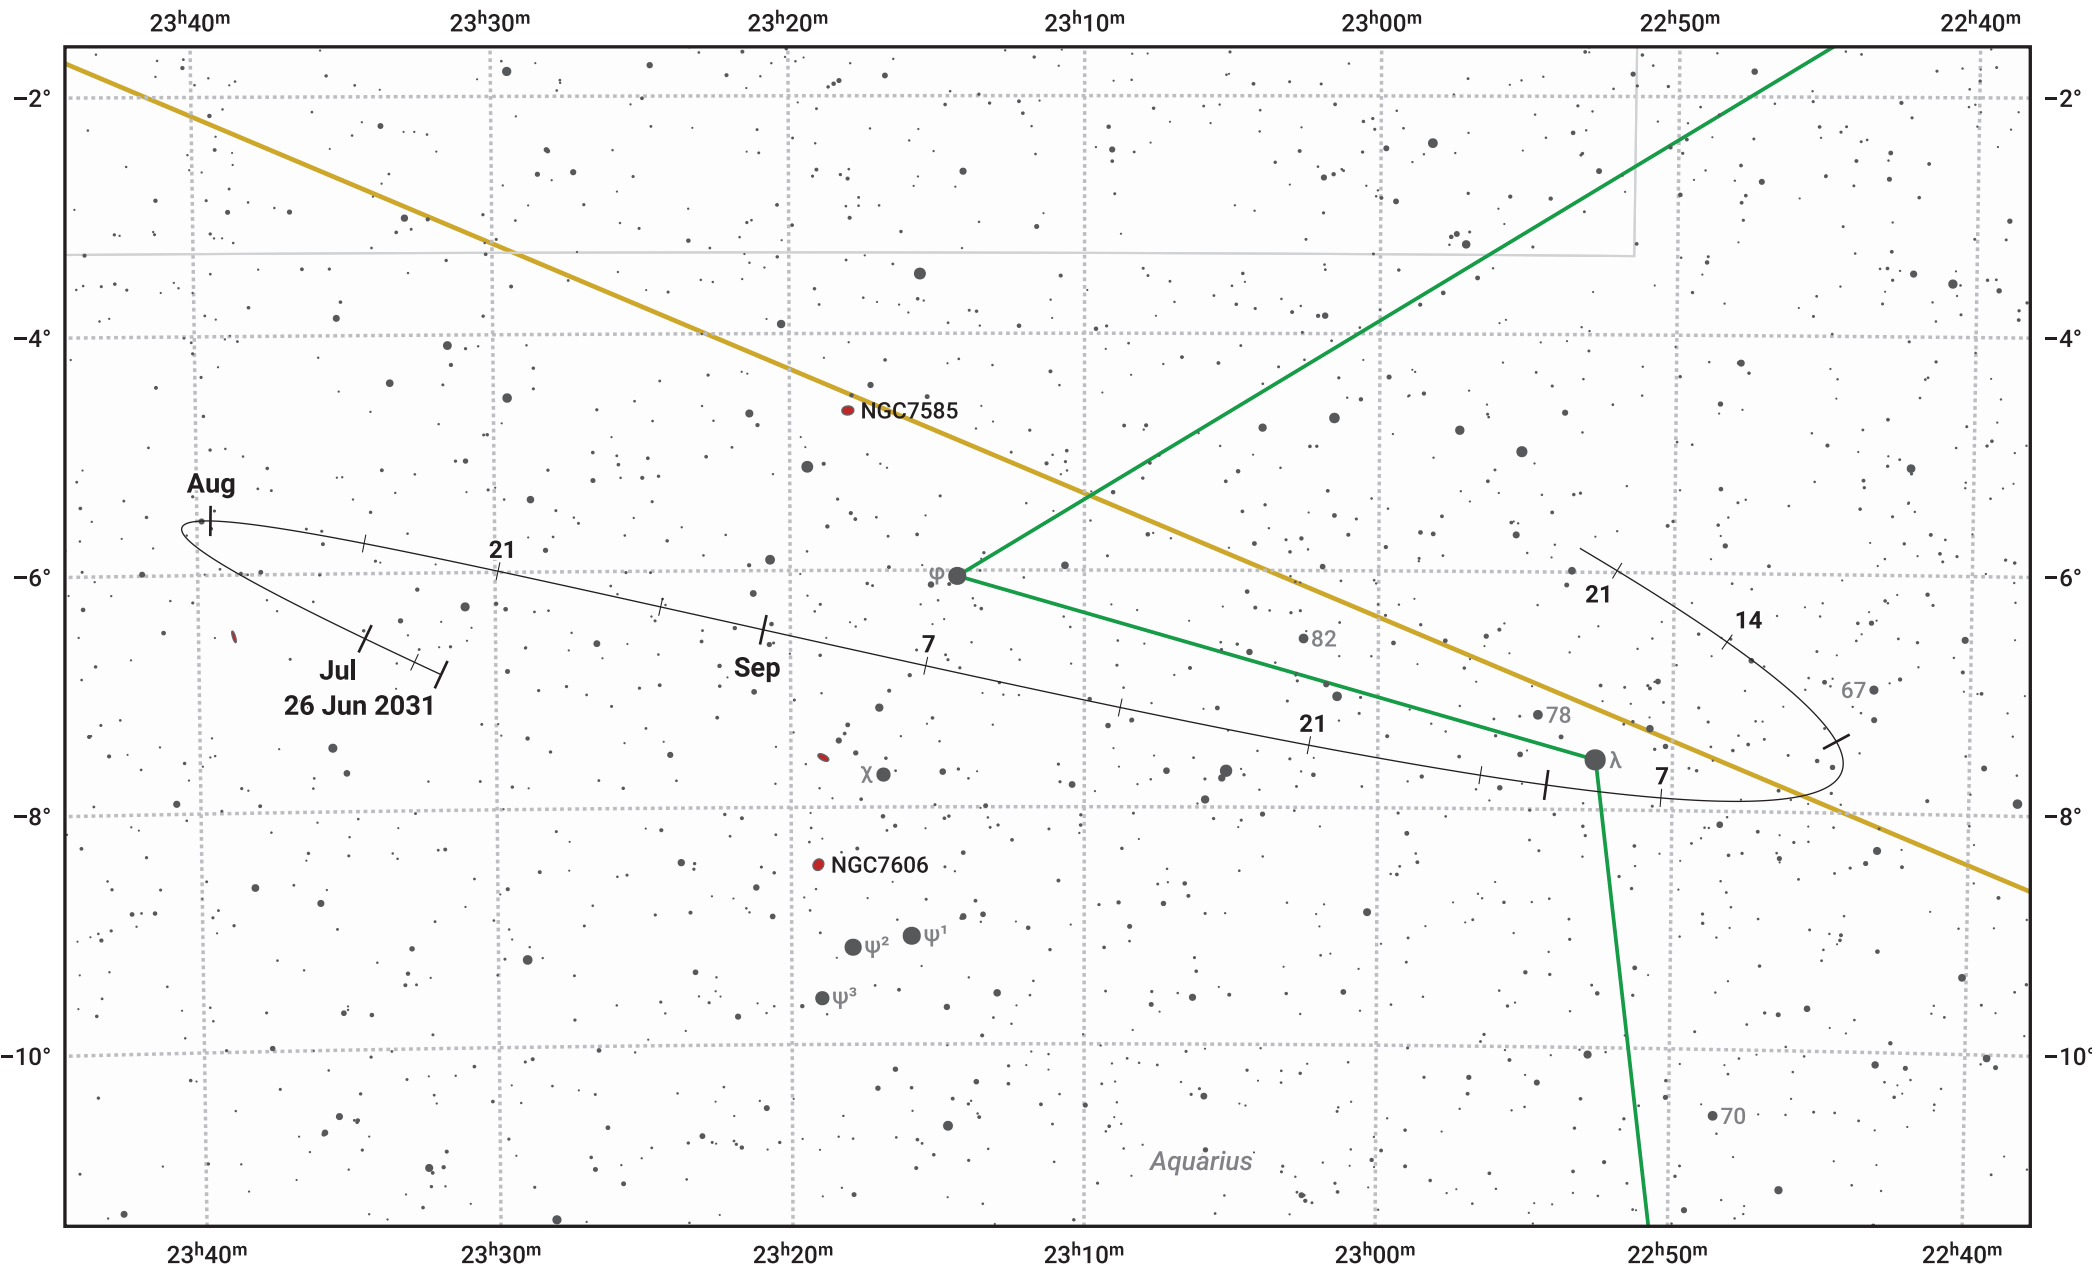

The path of Asteroid 29 Amphitrite around opposition on 9 Sep 2031

© Dominic Ford 2011–2024. Date markers placed at midnight UTC. Downloaded from <https://in-the-sky.org>

Magnitude scale: 11.0 10.0 9.0 8.0 7.0 6.0 5.0 4.0 3.0

— Ecliptic Plane

- Galaxy
- Bright nebula
- Open cluster
- ⊕ Globular cluster

Date	Mag	Phase
2031 Jul 1	10.6	96%
2031 Aug 1	10.0	98%
2031 Aug 14	9.7	99%
2031 Sep 1	9.2	100%
2031 Oct 1	9.5	99%
2031 Nov 1	10.2	97%