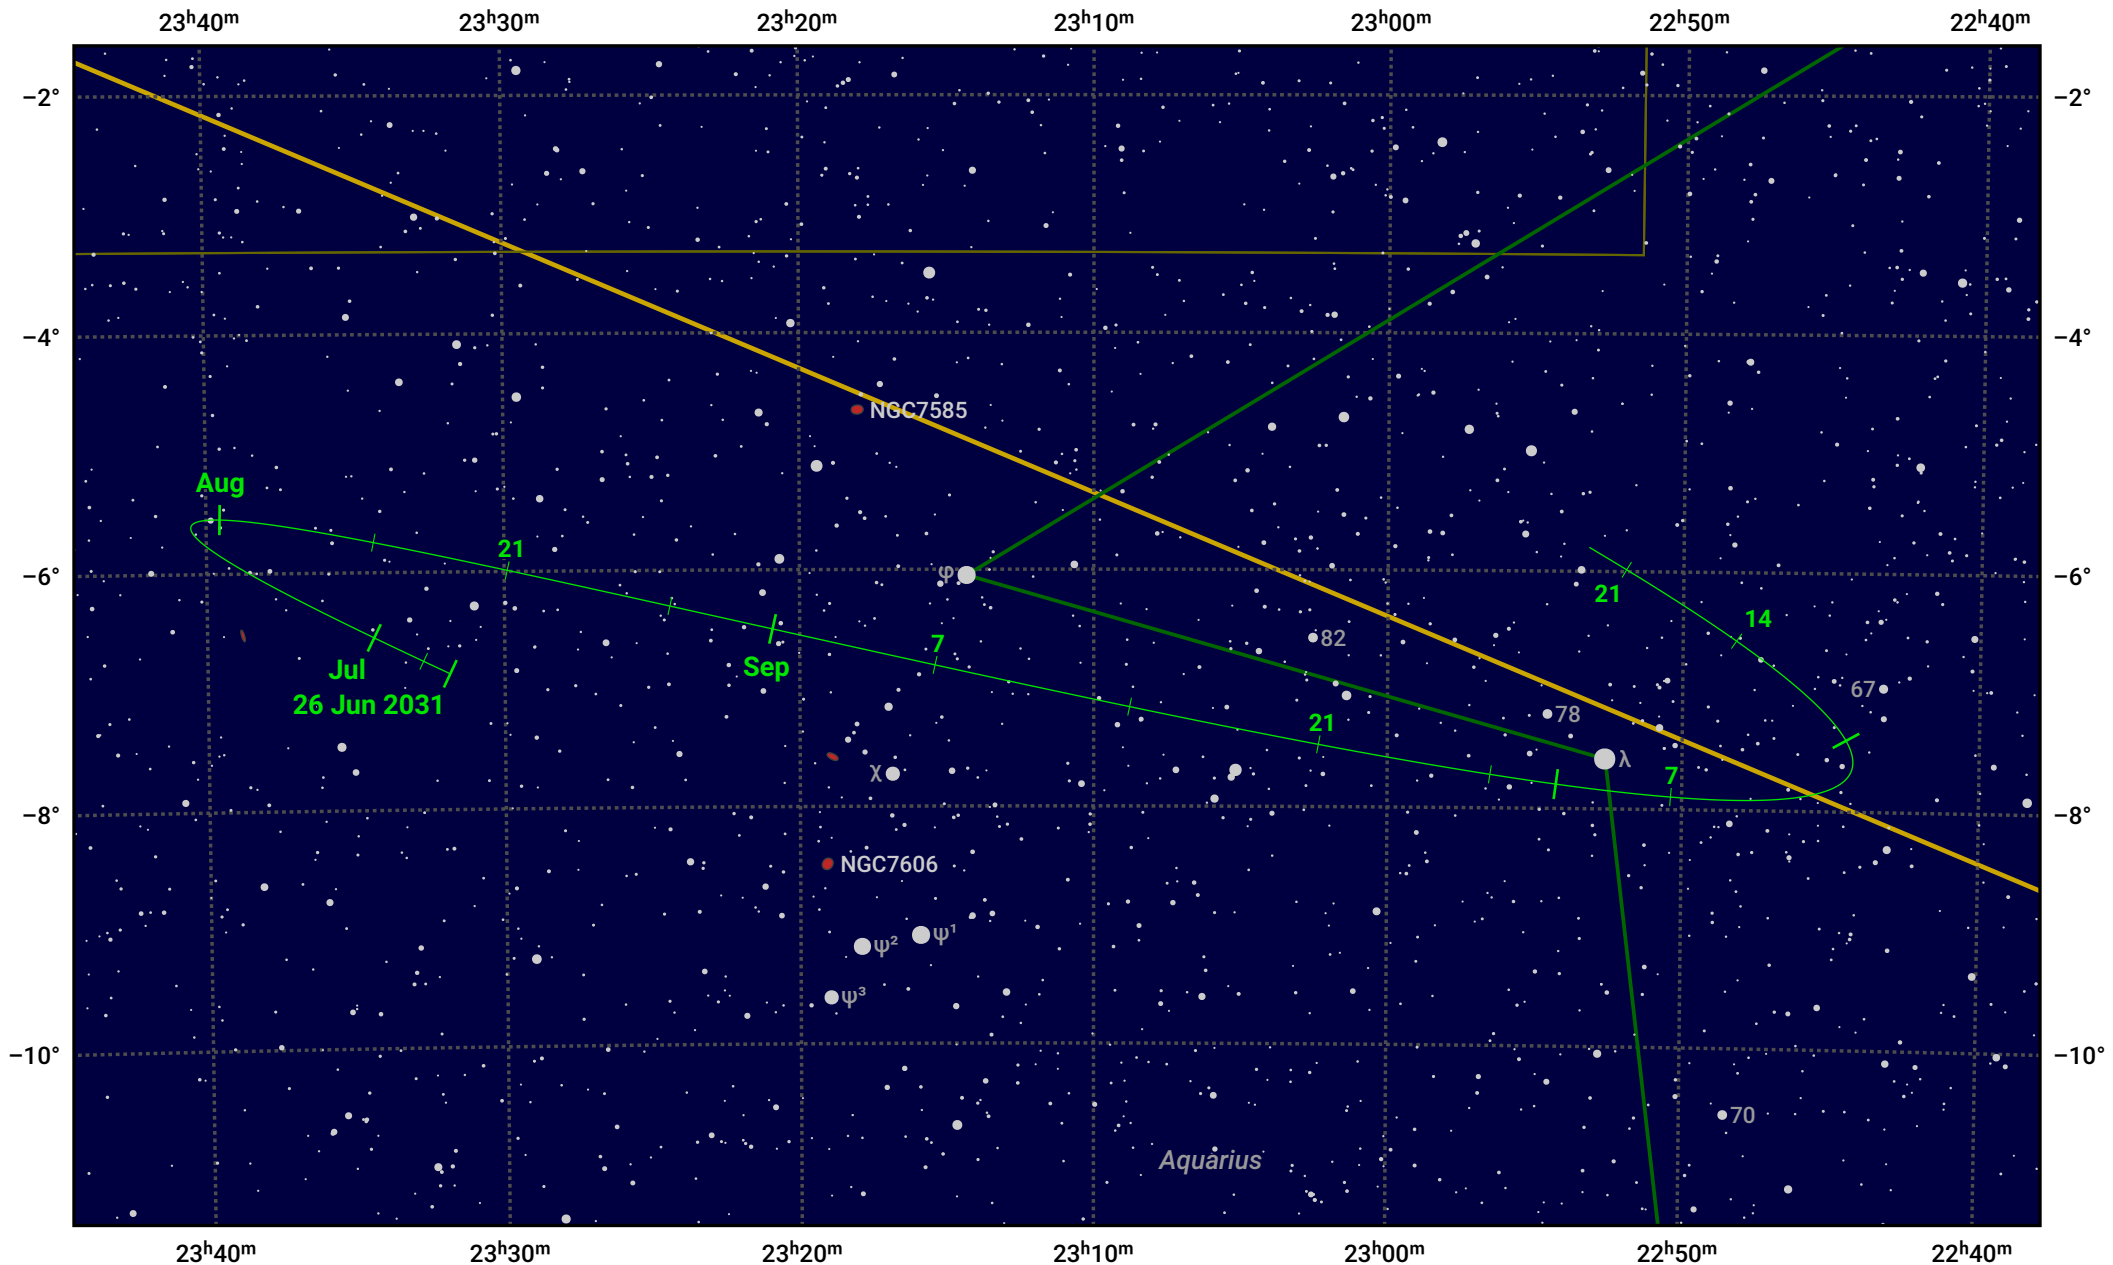

The path of Asteroid 29 Amphitrite around opposition on 9 Sep 2031

© Dominic Ford 2011–2024. Date markers placed at midnight UTC. Downloaded from <https://in-the-sky.org>

Magnitude scale: 11.0 10.0 9.0 8.0 7.0 6.0 5.0 4.0 3.0

— Ecliptic Plane

- Galaxy
- Bright nebula
- Open cluster
- Globular cluster

Date	Mag	Phase
2031 Jul 1	10.6	96%
2031 Aug 1	10.0	98%
2031 Aug 14	9.7	99%
2031 Sep 1	9.2	100%
2031 Oct 1	9.5	99%
2031 Nov 1	10.2	97%