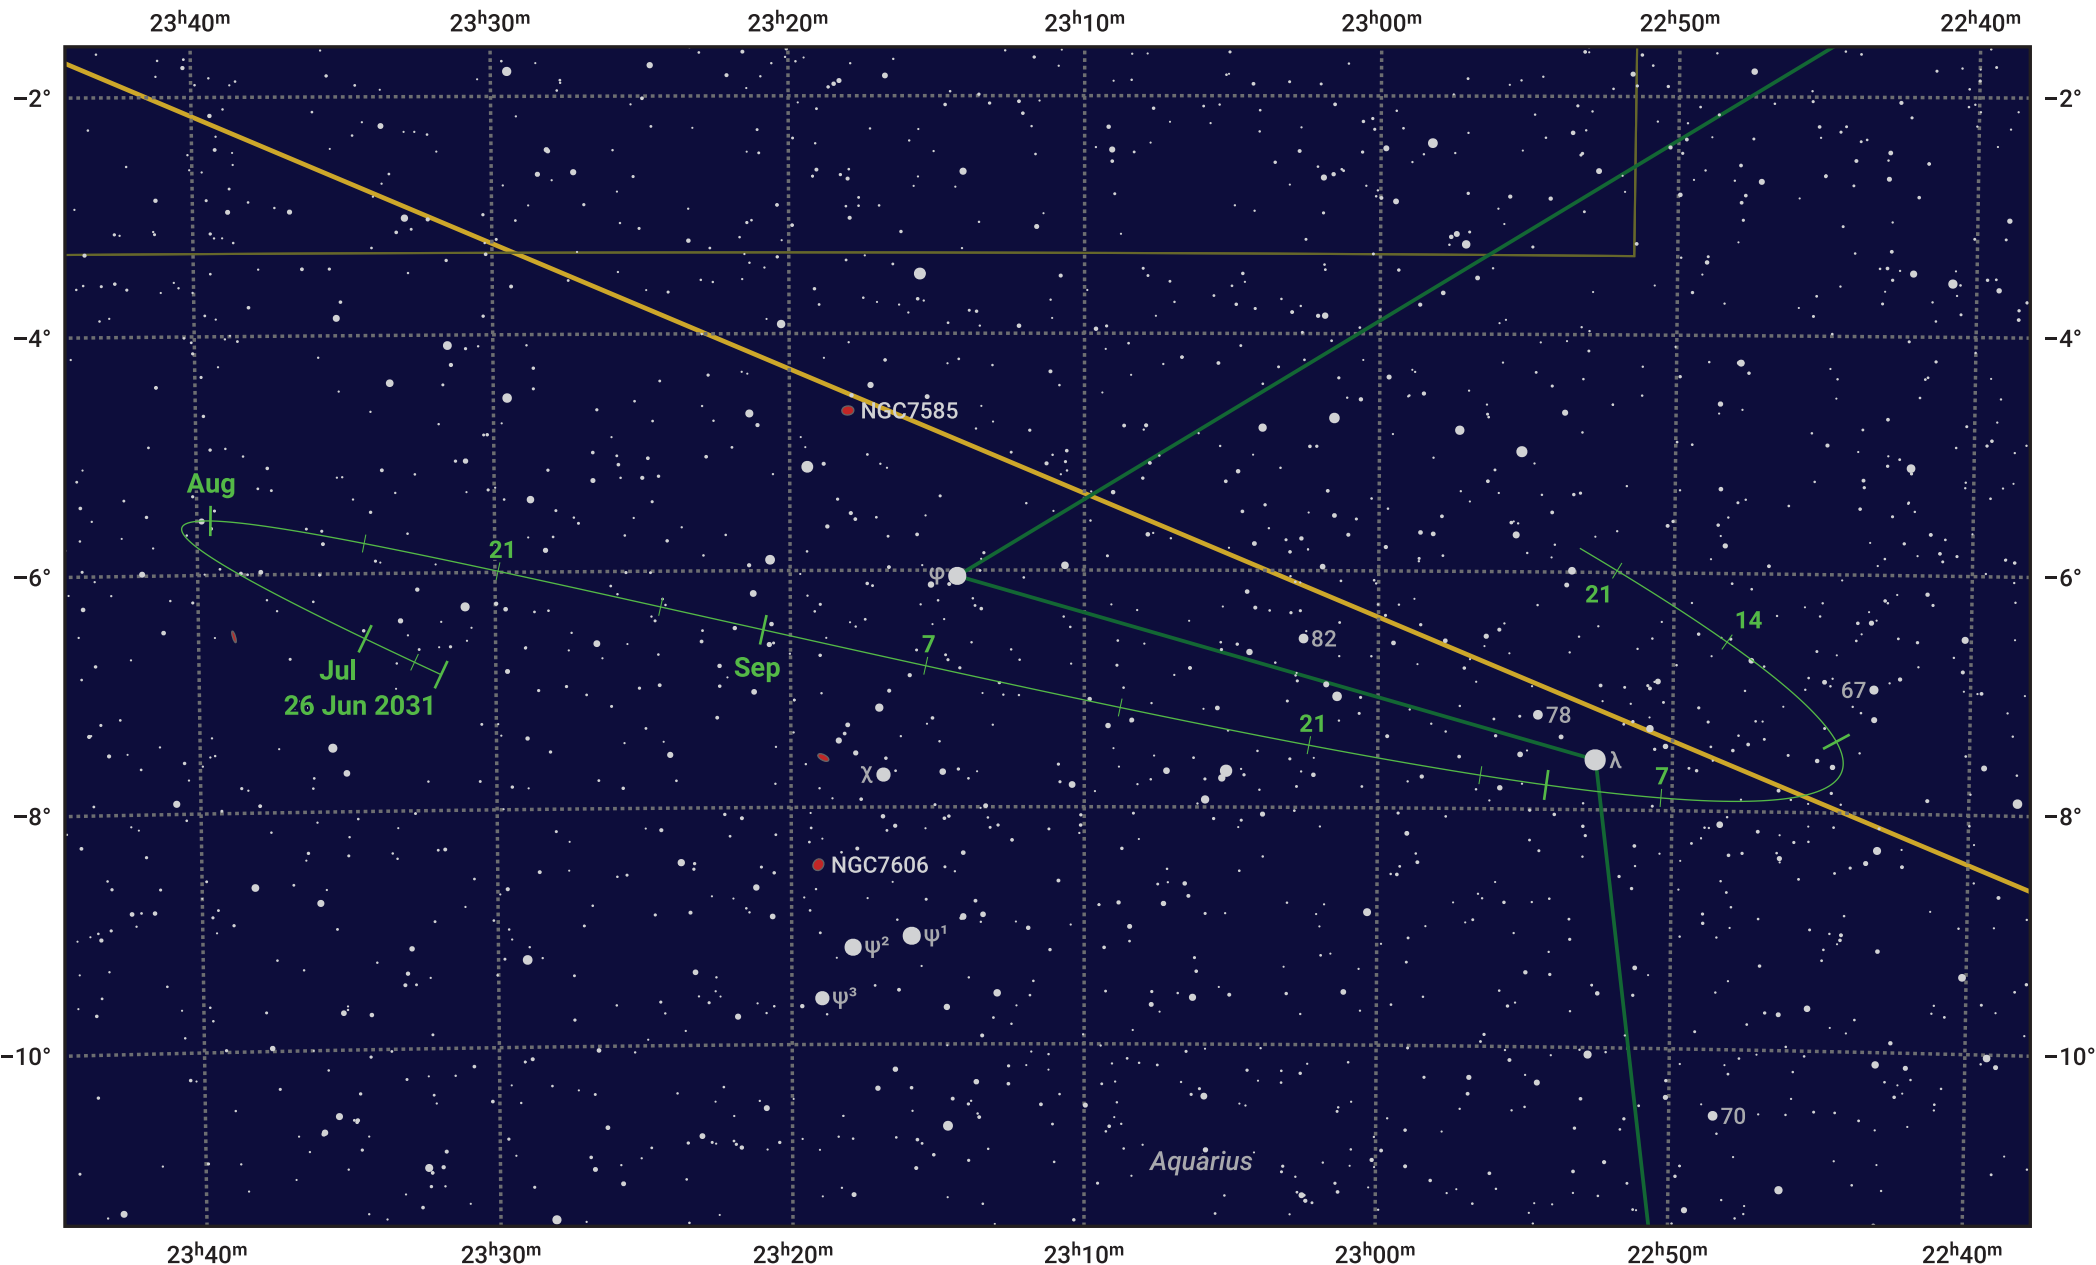

# The path of Asteroid 29 Amphitrite around opposition on 9 Sep 2031

© Dominic Ford 2011–2024. Date markers placed at midnight UTC. Downloaded from <https://in-the-sky.org>

Magnitude scale: 11.0 10.0 9.0 8.0 7.0 6.0 5.0 4.0 3.0

— Ecliptic Plane

- Galaxy
- Bright nebula
- Open cluster
- Globular cluster

Date	Mag	Phase
2031 Jul 1	10.6	96%
2031 Aug 1	10.0	98%
2031 Aug 14	9.7	99%
2031 Sep 1	9.2	100%
2031 Oct 1	9.5	99%
2031 Nov 1	10.2	97%