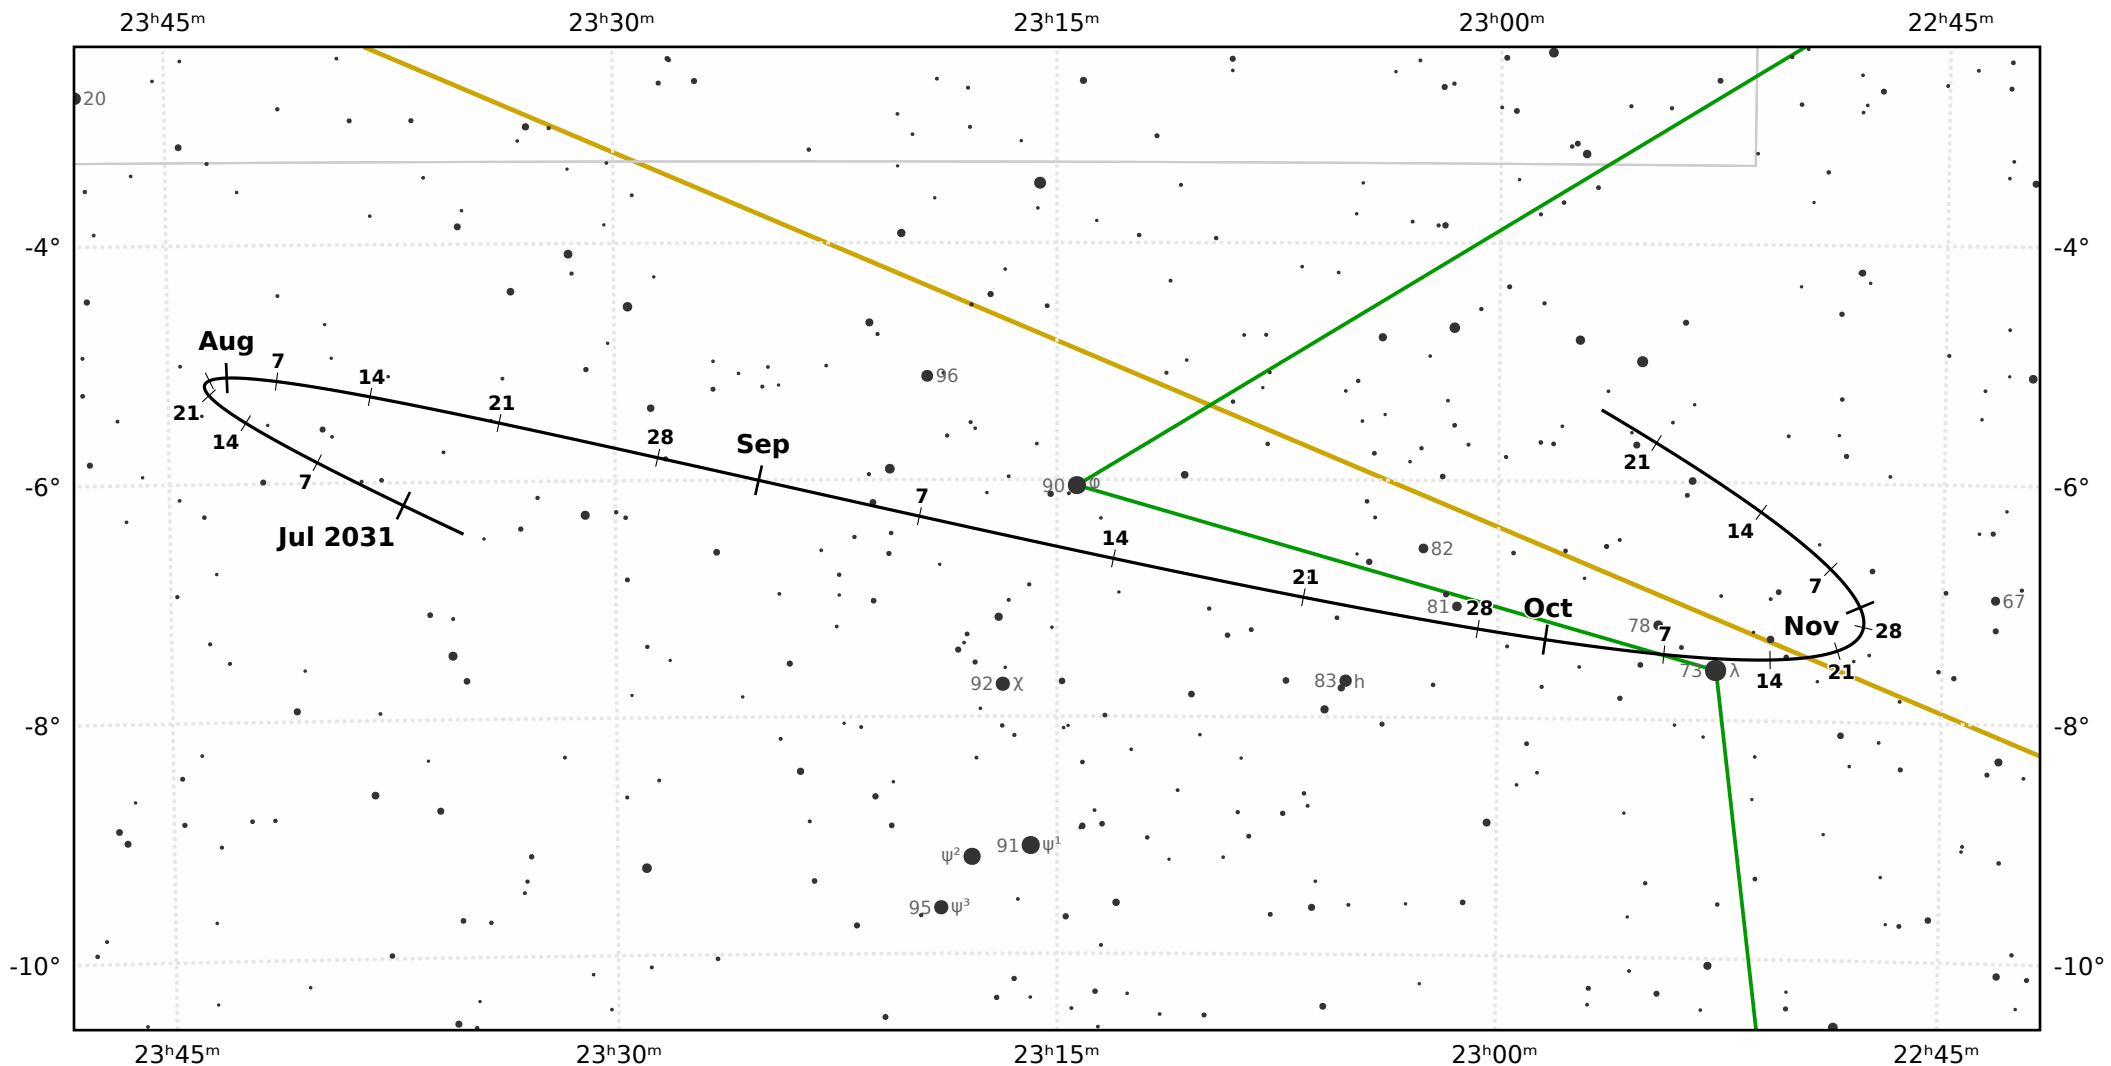

The path of Asteroid 29 Amphitrite around opposition on 10 Sep 2031

© Dominic Ford 2011-2021. Downloaded from <https://in-the-sky.org>

Magnitude scale: ● 9.5 ● 9.0 ● 8.5 ● 8.0 ● 7.5 ● 7.0 ● 6.5 ● 6.0 ● 5.5 ● 5.0 ● 4.5 ● 4.0 ● 3.5

— Ecliptic Plane