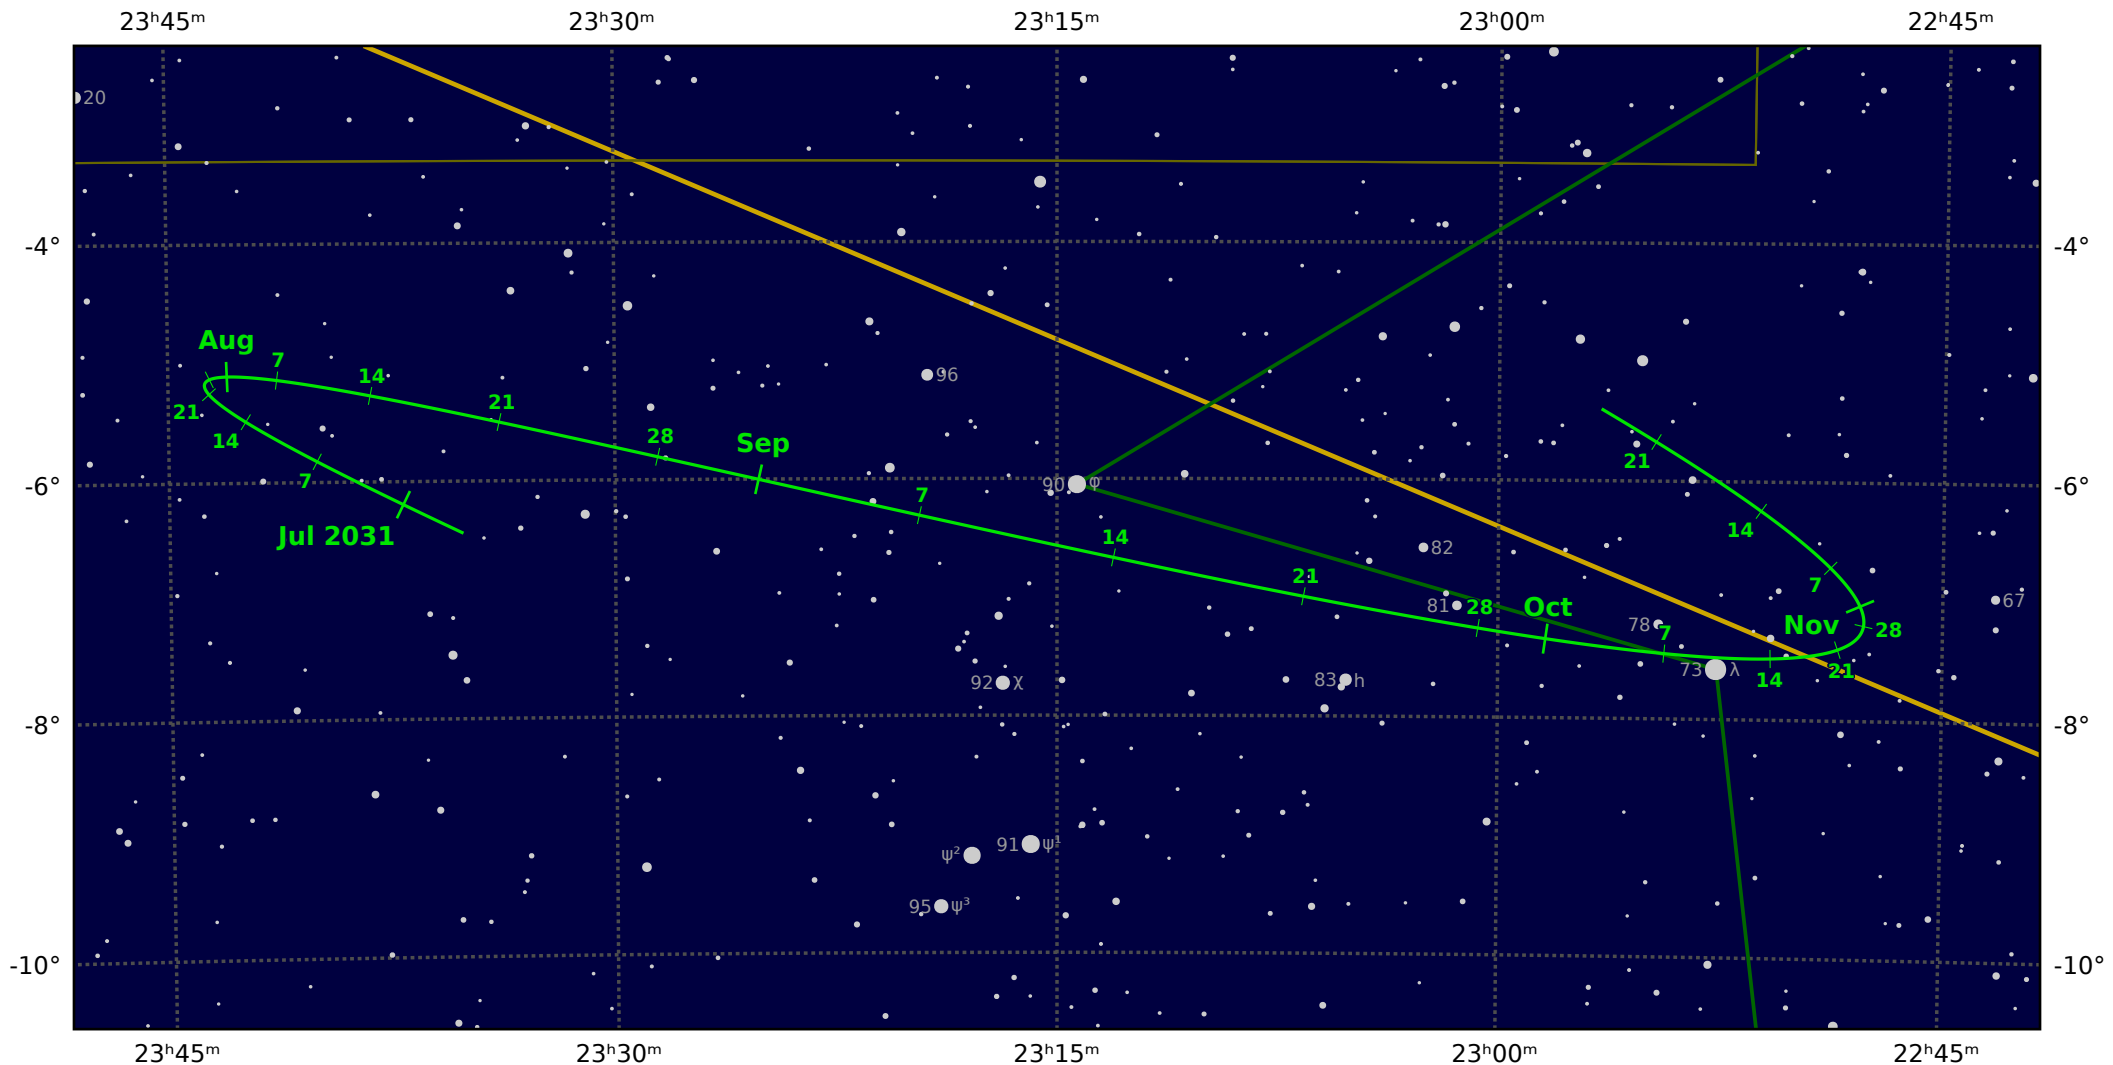

The path of Asteroid 29 Amphitrite around opposition on 10 Sep 2031

© Dominic Ford 2011-2021. Downloaded from <https://in-the-sky.org>

Magnitude scale: ● 9.5 ● 9.0 ● 8.5 ● 8.0 ● 7.5 ● 7.0 ● 6.5 ● 6.0 ● 5.5 ● 5.0 ● 4.5 ● 4.0 ● 3.5

— Ecliptic Plane