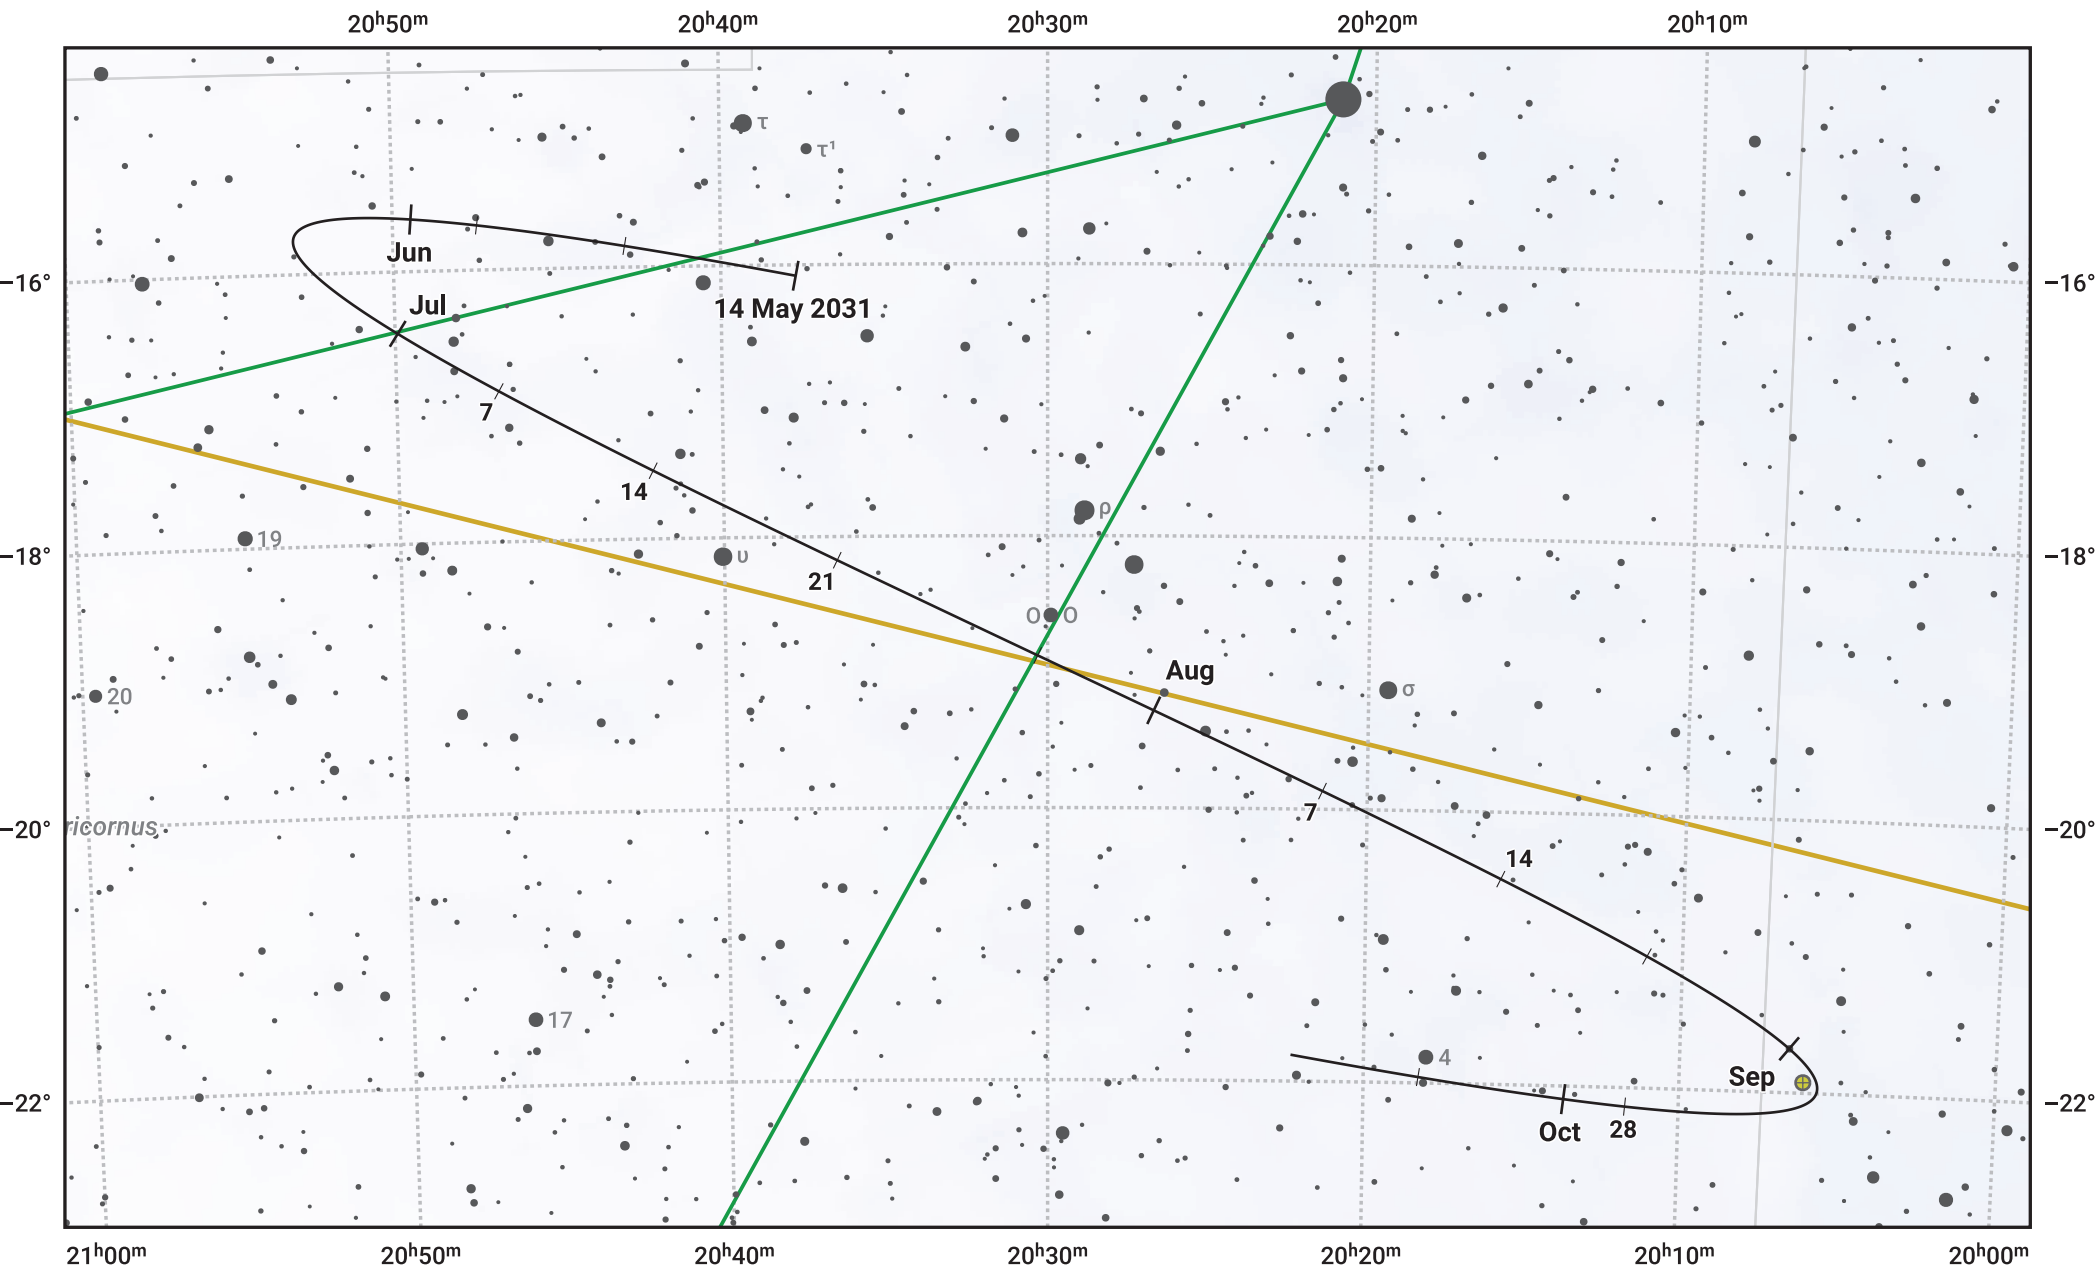

# The path of Asteroid 11 Parthenope around opposition on 28 Jul 2031

© Dominic Ford 2011–2024. Date markers placed at midnight UTC. Downloaded from <https://in-the-sky.org>

Magnitude scale: • 10.0 • 9.0 • 8.0 • 7.0 • 6.0 • 5.0 • 4.0 • 3.0

— Ecliptic Plane

● Galaxy   
 ■ Bright nebula   
 ● Open cluster   
 ⊕ Globular cluster

Date	Mag	Phase
2031 Jun 1	10.6	96%
2031 Jun 29	9.9	98%
2031 Jul 1	9.8	99%
2031 Aug 1	9.1	100%
2031 Sep 1	10.0	98%
2031 Oct 1	10.6	95%