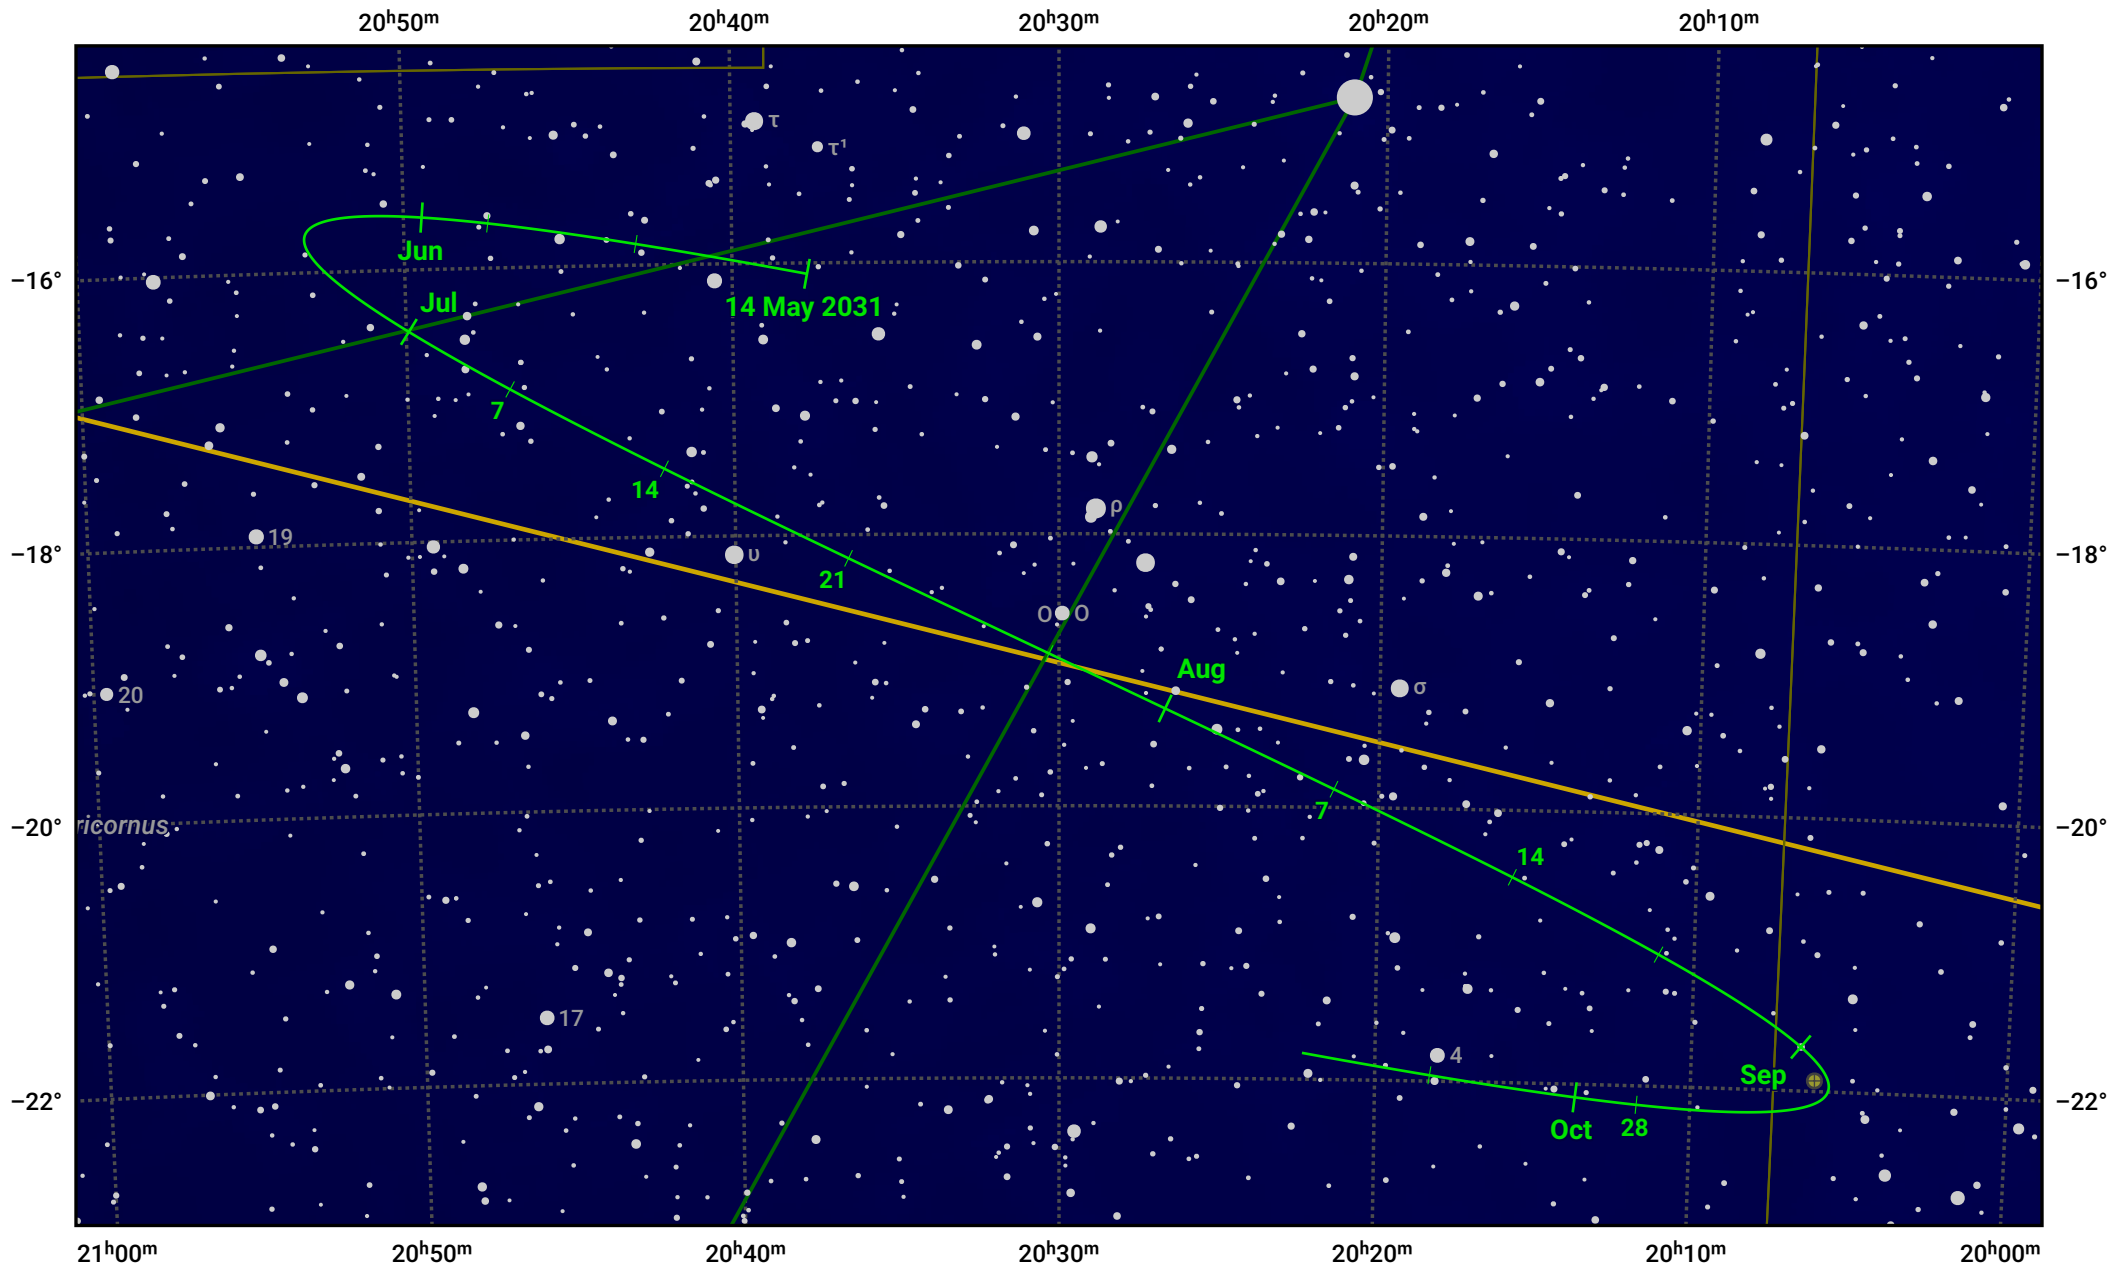

The path of Asteroid 11 Parthenope around opposition on 28 Jul 2031

© Dominic Ford 2011–2024. Date markers placed at midnight UTC. Downloaded from <https://in-the-sky.org>

Magnitude scale: • 10.0 • 9.0 • 8.0 • 7.0 • 6.0 • 5.0 • 4.0 • 3.0

— Ecliptic Plane

Galaxy Bright nebula Open cluster Globular cluster

Date	Mag	Phase
2031 Jun 1	10.6	96%
2031 Jun 29	9.9	98%
2031 Jul 1	9.8	99%
2031 Aug 1	9.1	100%
2031 Sep 1	10.0	98%
2031 Oct 1	10.6	95%