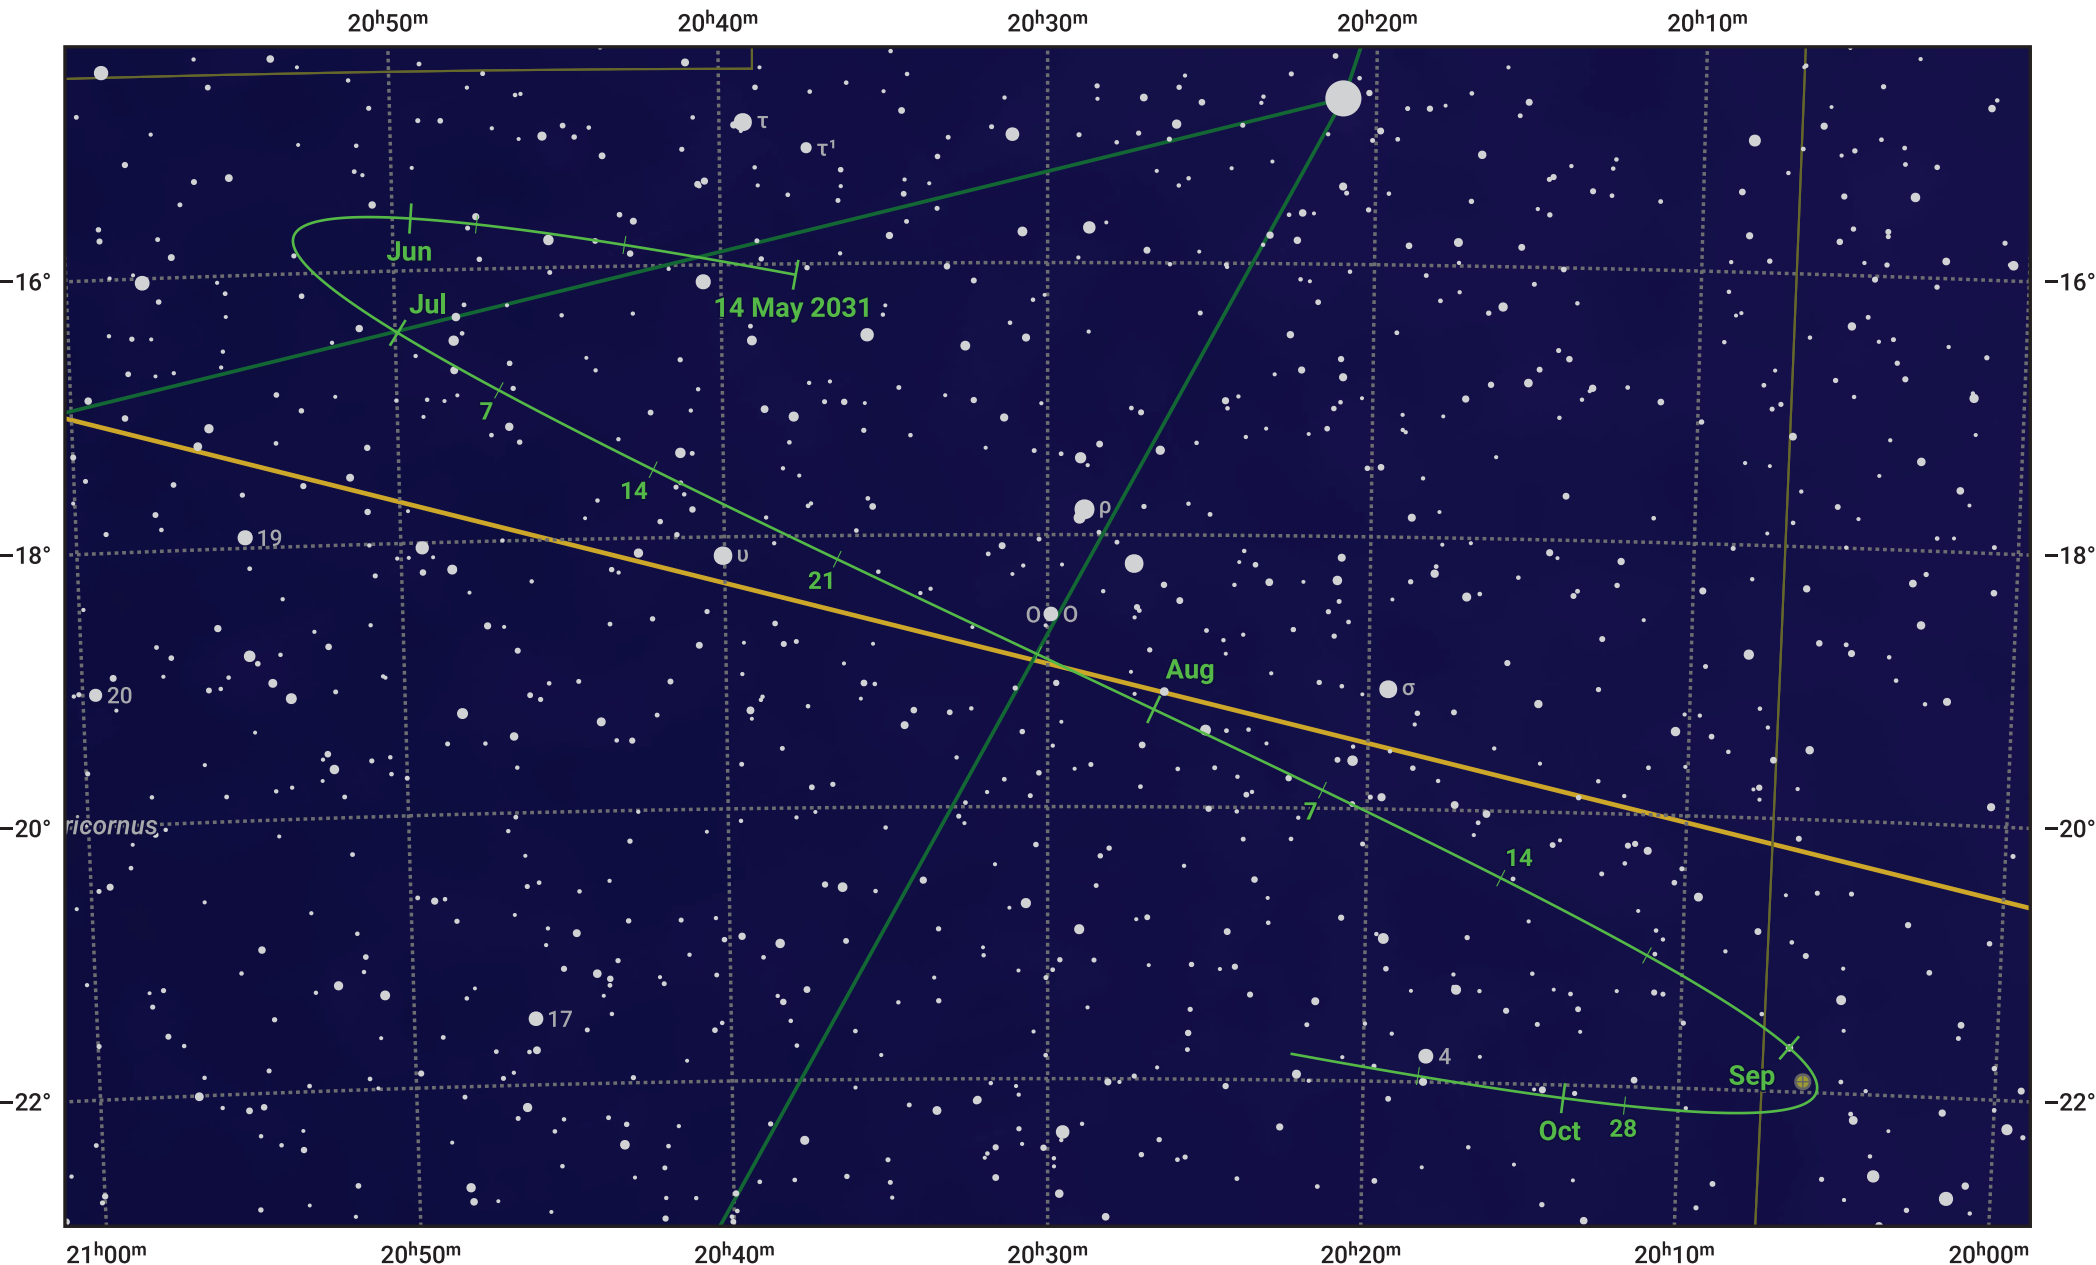

# The path of Asteroid 11 Parthenope around opposition on 28 Jul 2031

© Dominic Ford 2011–2024. Date markers placed at midnight UTC. Downloaded from <https://in-the-sky.org>

Magnitude scale: 10.0 9.0 8.0 7.0 6.0 5.0 4.0 3.0

— Ecliptic Plane

Galaxy Bright nebula Open cluster Globular cluster

Date	Mag	Phase
2031 Jun 1	10.6	96%
2031 Jun 29	9.9	98%
2031 Jul 1	9.8	99%
2031 Aug 1	9.1	100%
2031 Sep 1	10.0	98%
2031 Oct 1	10.6	95%