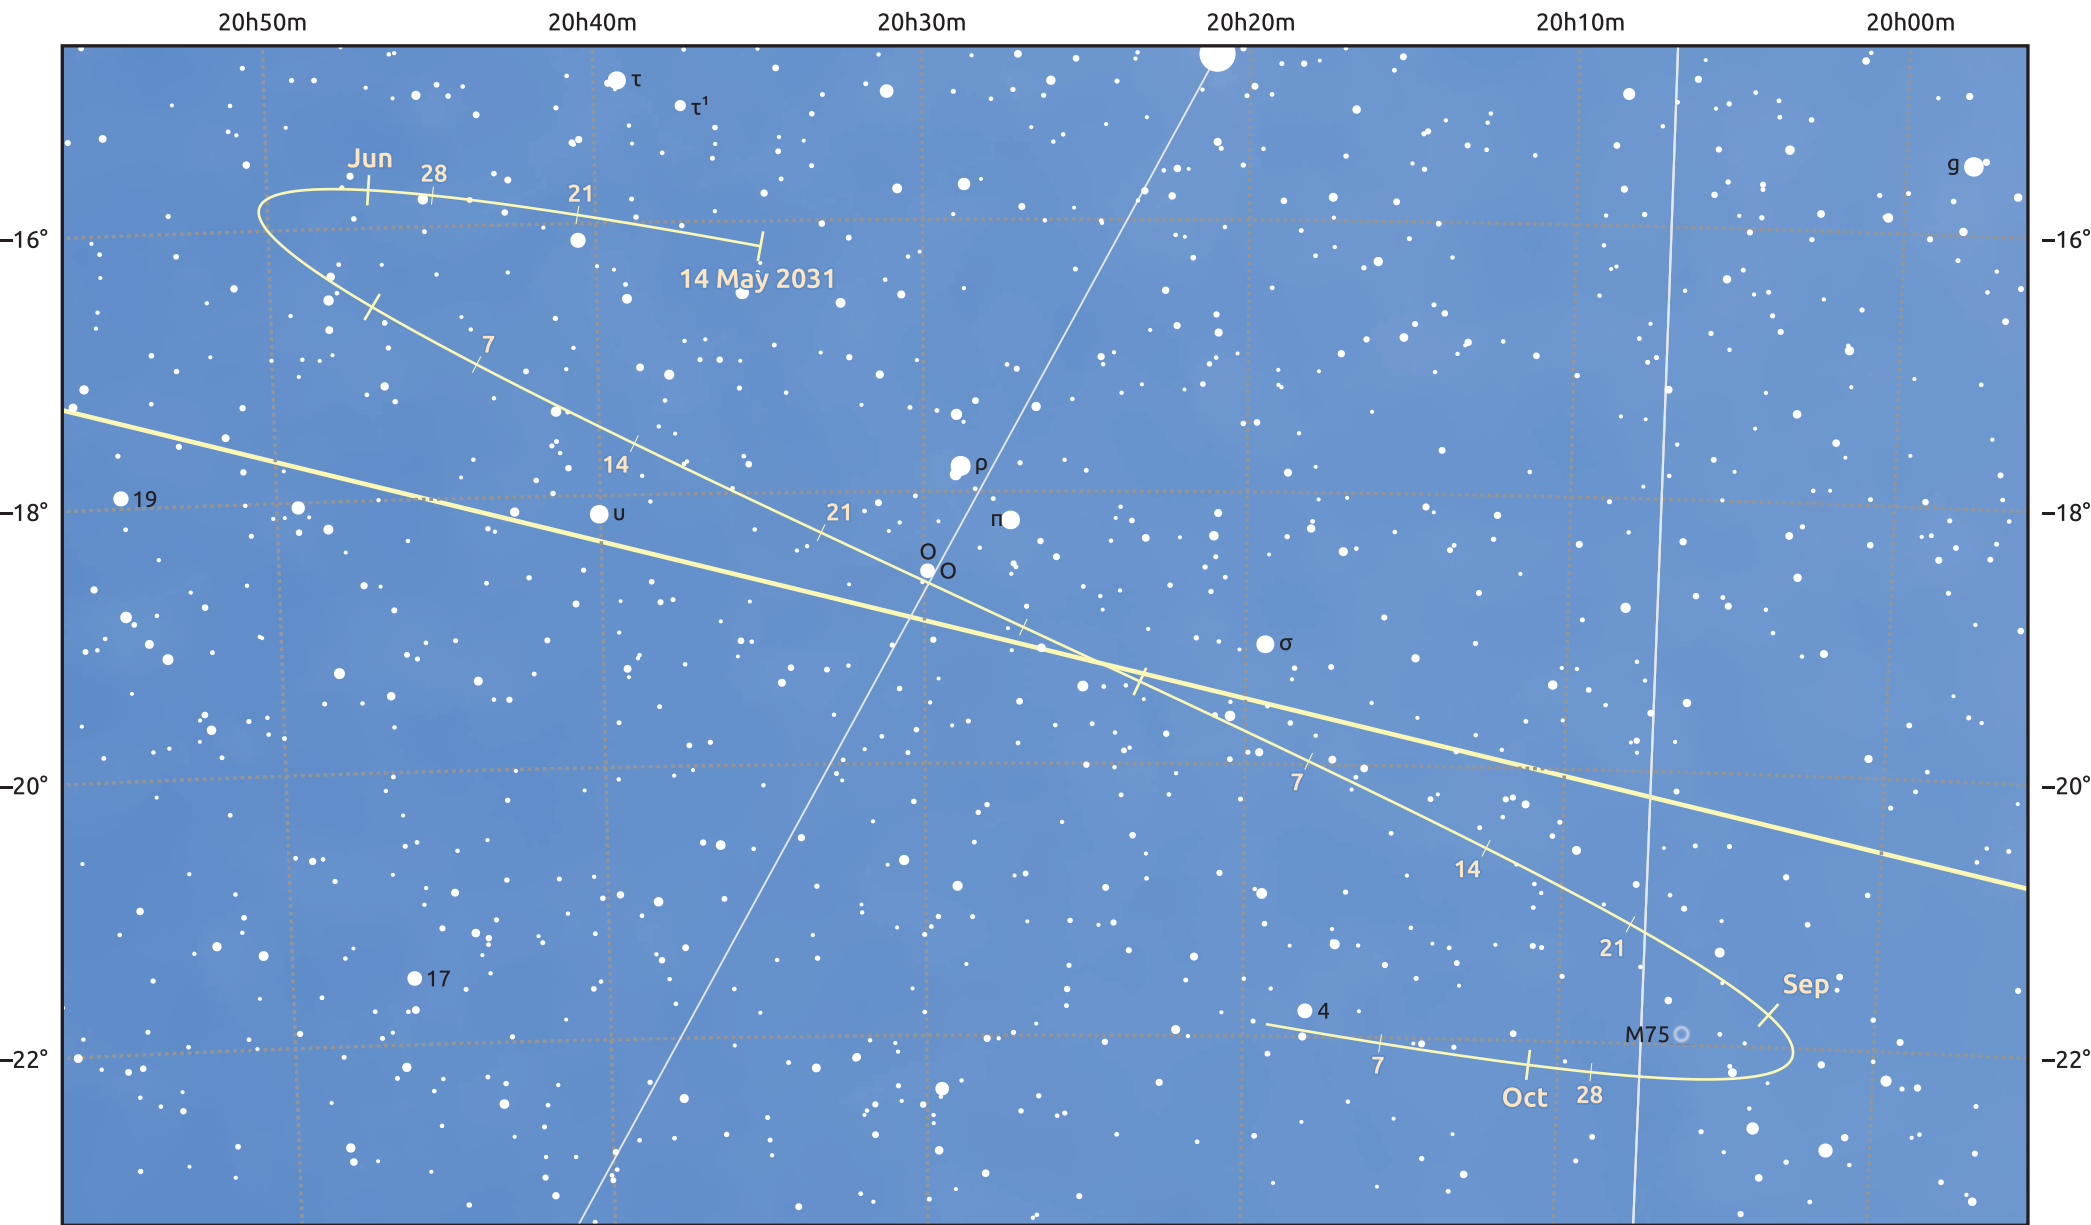

# The path of Asteroid 11 Parthenope around opposition on 28 Jul 2031

© Dominic Ford 2011–2025. Date markers placed at midnight UTC. Downloaded from <https://in-the-sky.org>

Magnitude scale:  10.0  9.0  8.0  7.0  6.0  5.0  4.0  3.0

Ecliptic Plane

Galaxy

Bright nebula

Open cluster

Globular cluster

Planetary nebula

Date	Mag	Phase
2031 Jun 1	10.5	96%
2031 Jun 28	9.9	98%
2031 Jul 1	9.8	99%
2031 Jul 28	8.9	100%
2031 Aug 1	9.1	100%
2031 Aug 29	9.9	98%
2031 Sep 1	10.0	98%
2031 Oct 1	10.6	95%