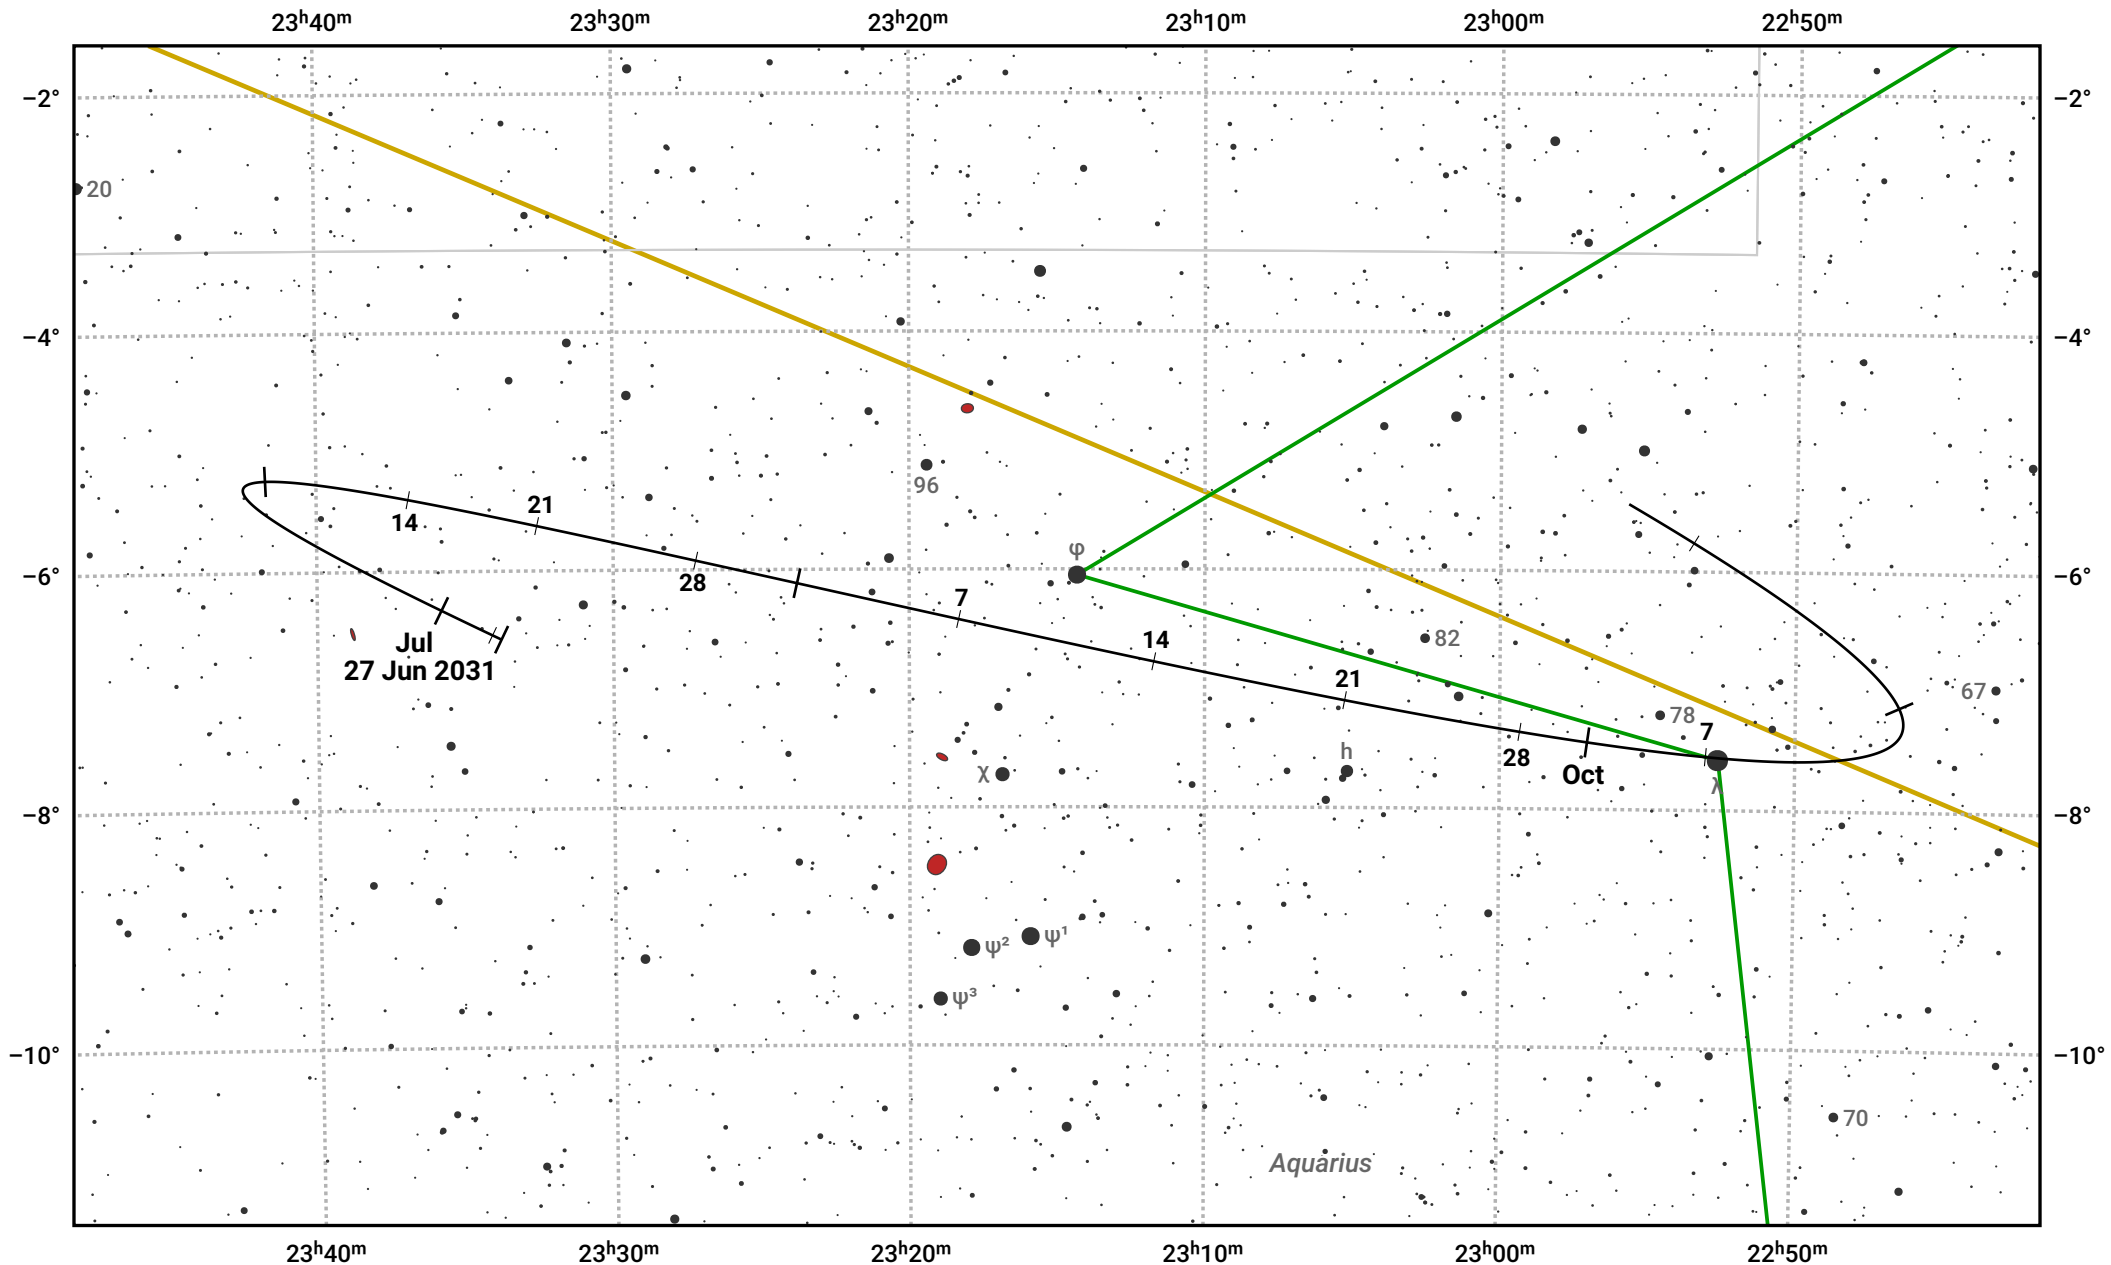

The path of Asteroid 29 Amphitrite around opposition on 10 Sep 2031

© Dominic Ford 2011–2024. Date markers placed at midnight UTC. Downloaded from <https://in-the-sky.org>

Magnitude scale: 11.0 10.0 9.0 8.0 7.0 6.0 5.0 4.0 3.0

— Ecliptic Plane

Galaxy Bright nebula Open cluster Globular cluster

Date	Mag	Phase
2031 Jul 1	10.7	96%
2031 Aug 1	10.0	98%
2031 Aug 15	9.7	99%
2031 Sep 1	9.2	100%
2031 Oct 1	9.5	99%
2031 Nov 1	10.2	97%