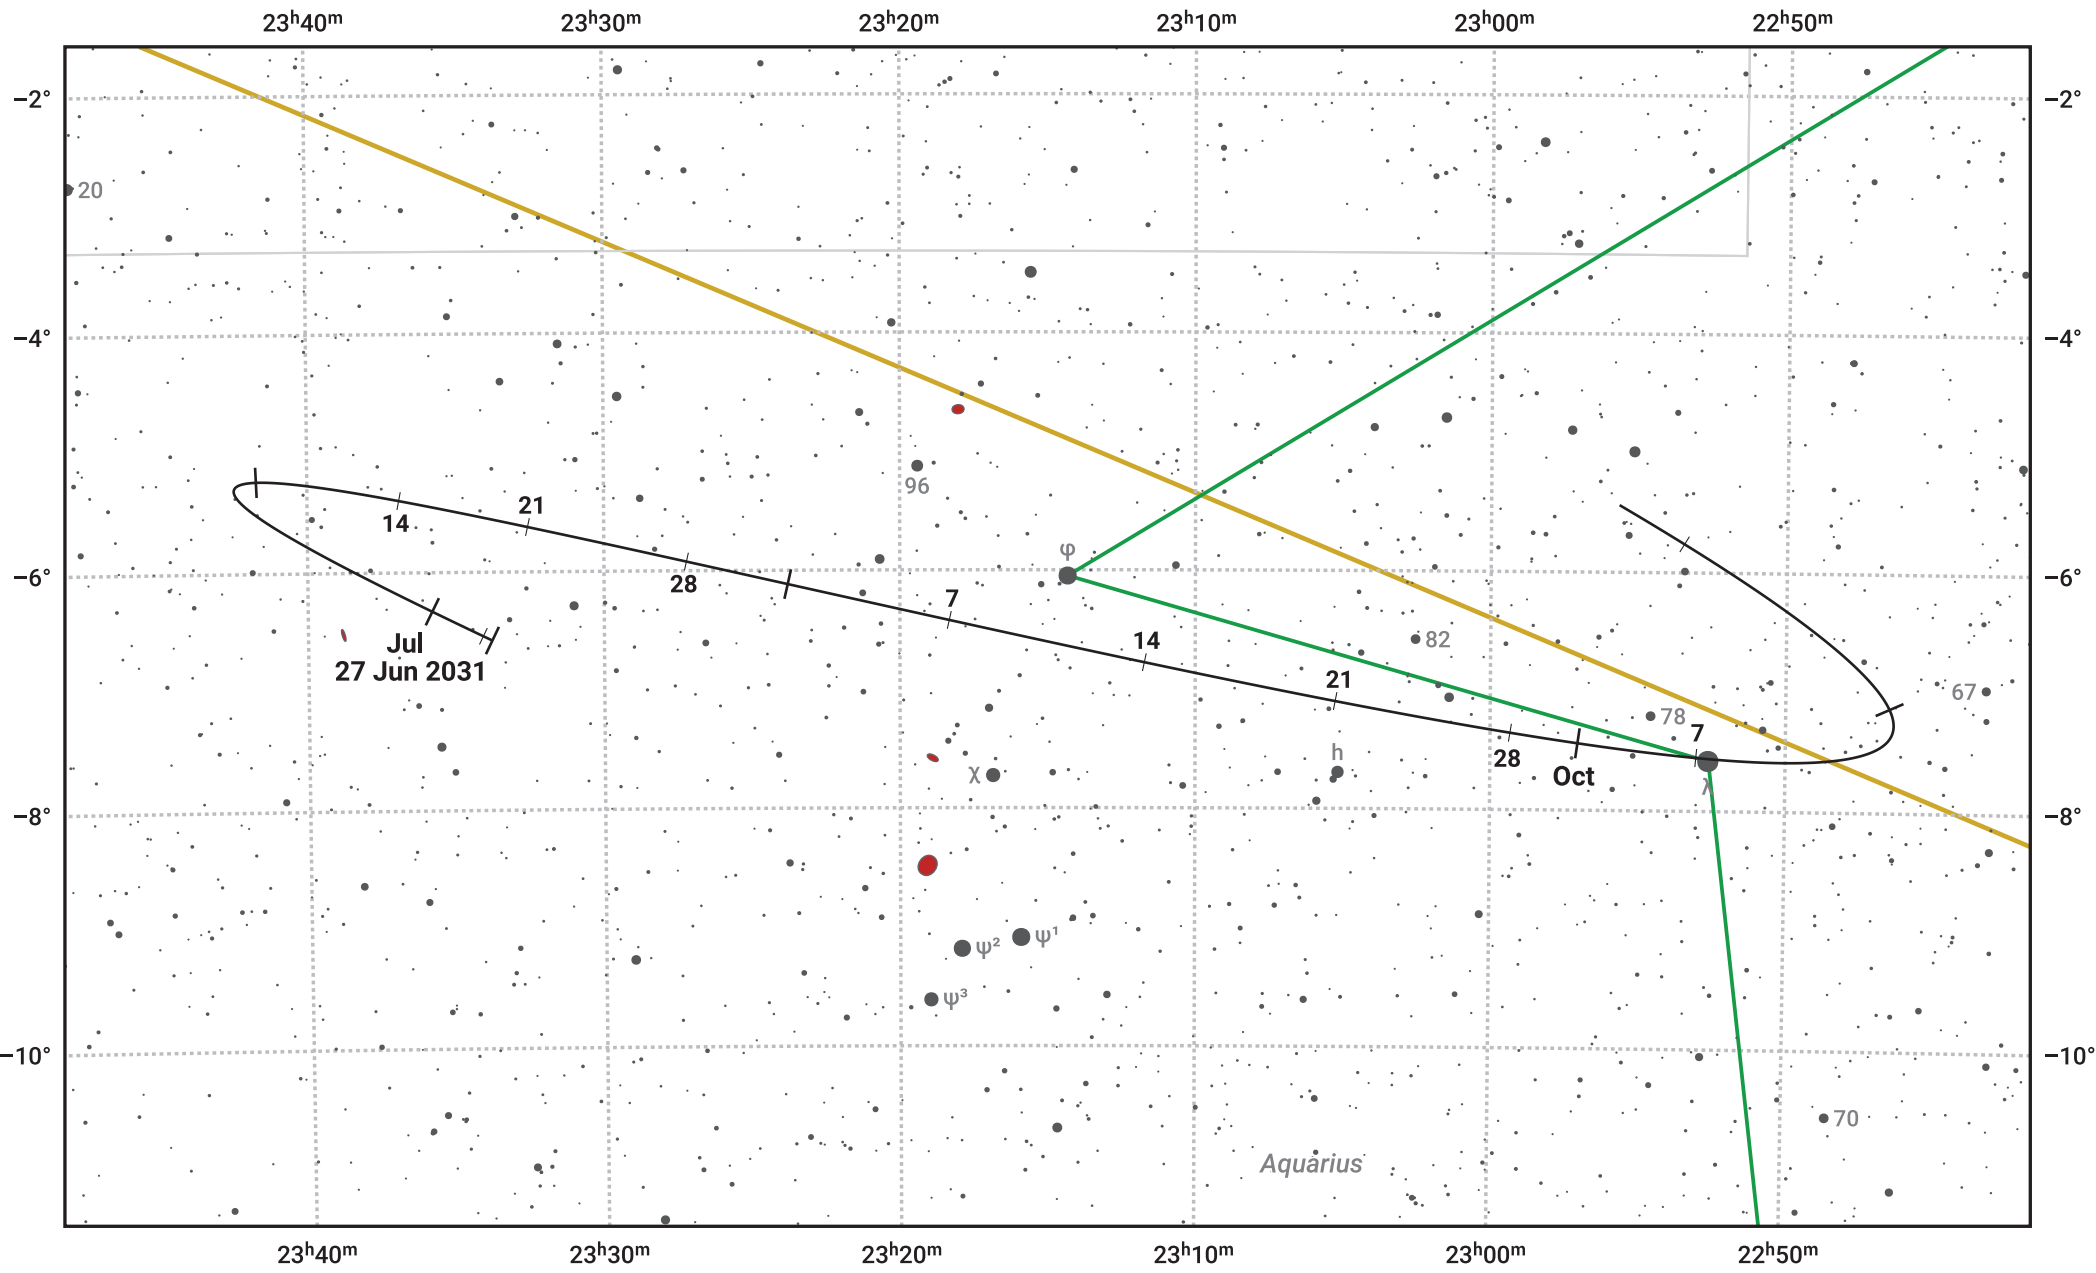

# The path of Asteroid 29 Amphitrite around opposition on 10 Sep 2031

© Dominic Ford 2011–2024. Date markers placed at midnight UTC. Downloaded from <https://in-the-sky.org>

Magnitude scale: 11.0 10.0 9.0 8.0 7.0 6.0 5.0 4.0 3.0

- Ecliptic Plane
- Galaxy
- Bright nebula
- Open cluster
- ⊕ Globular cluster

Date	Mag	Phase
2031 Jul 1	10.7	96%
2031 Aug 1	10.0	98%
2031 Aug 15	9.7	99%
2031 Sep 1	9.2	100%
2031 Oct 1	9.5	99%
2031 Nov 1	10.2	97%