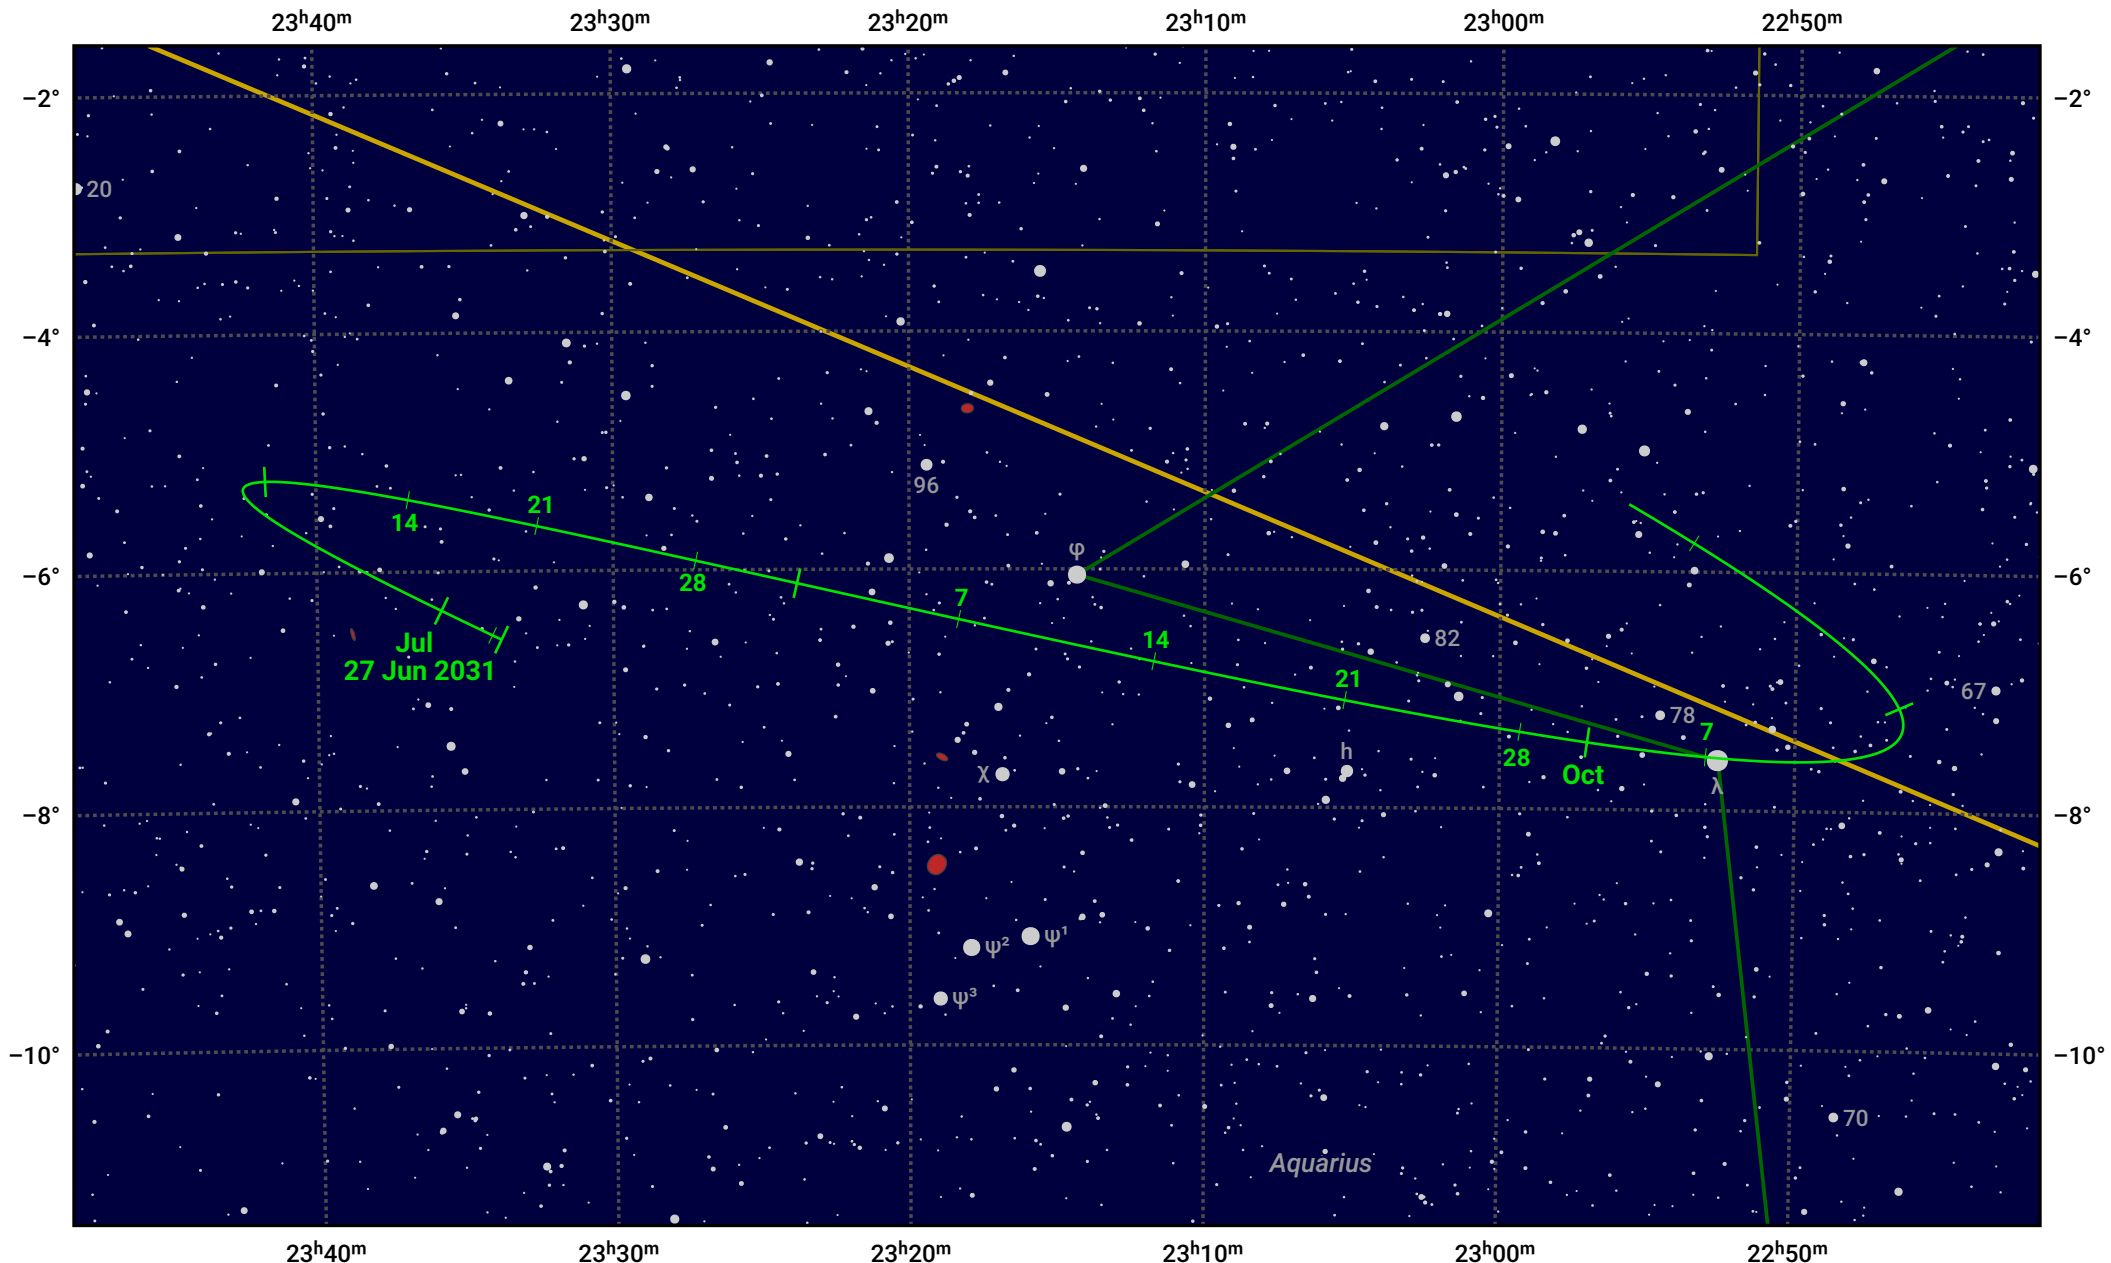

The path of Asteroid 29 Amphitrite around opposition on 10 Sep 2031

© Dominic Ford 2011–2024. Date markers placed at midnight UTC. Downloaded from <https://in-the-sky.org>

Magnitude scale: 11.0 10.0 9.0 8.0 7.0 6.0 5.0 4.0 3.0

— Ecliptic Plane

Galaxy Bright nebula Open cluster Globular cluster

Date	Mag	Phase
2031 Jul 1	10.7	96%
2031 Aug 1	10.0	98%
2031 Aug 15	9.7	99%
2031 Sep 1	9.2	100%
2031 Oct 1	9.5	99%
2031 Nov 1	10.2	97%