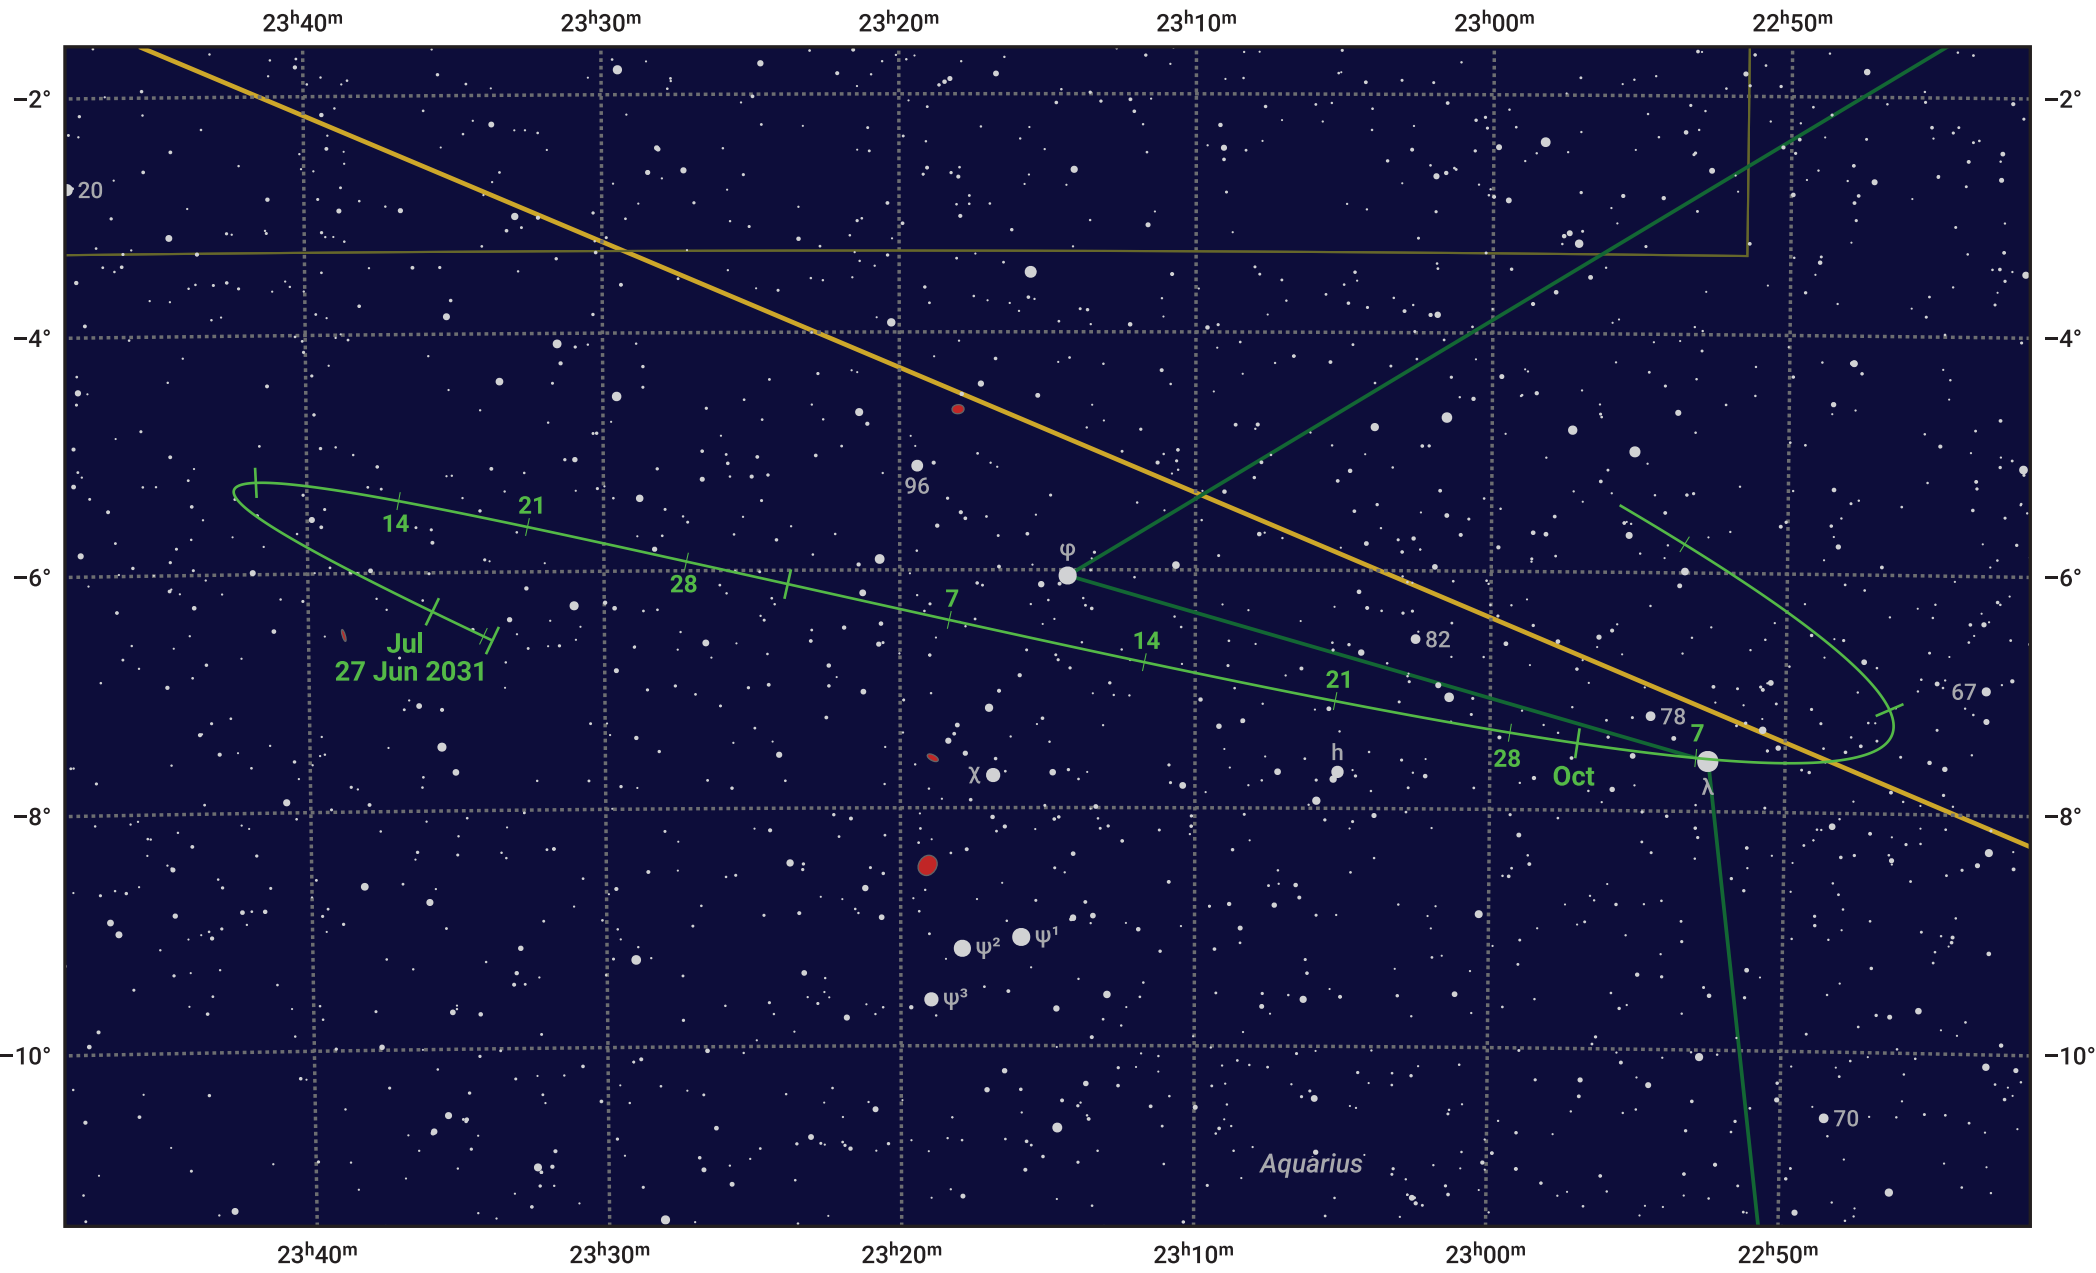

# The path of Asteroid 29 Amphitrite around opposition on 10 Sep 2031

© Dominic Ford 2011–2024. Date markers placed at midnight UTC. Downloaded from <https://in-the-sky.org>

Magnitude scale: 11.0 10.0 9.0 8.0 7.0 6.0 5.0 4.0 3.0

— Ecliptic Plane

- Galaxy
- Bright nebula
- Open cluster
- Globular cluster

Date	Mag	Phase
2031 Jul 1	10.7	96%
2031 Aug 1	10.0	98%
2031 Aug 15	9.7	99%
2031 Sep 1	9.2	100%
2031 Oct 1	9.5	99%
2031 Nov 1	10.2	97%