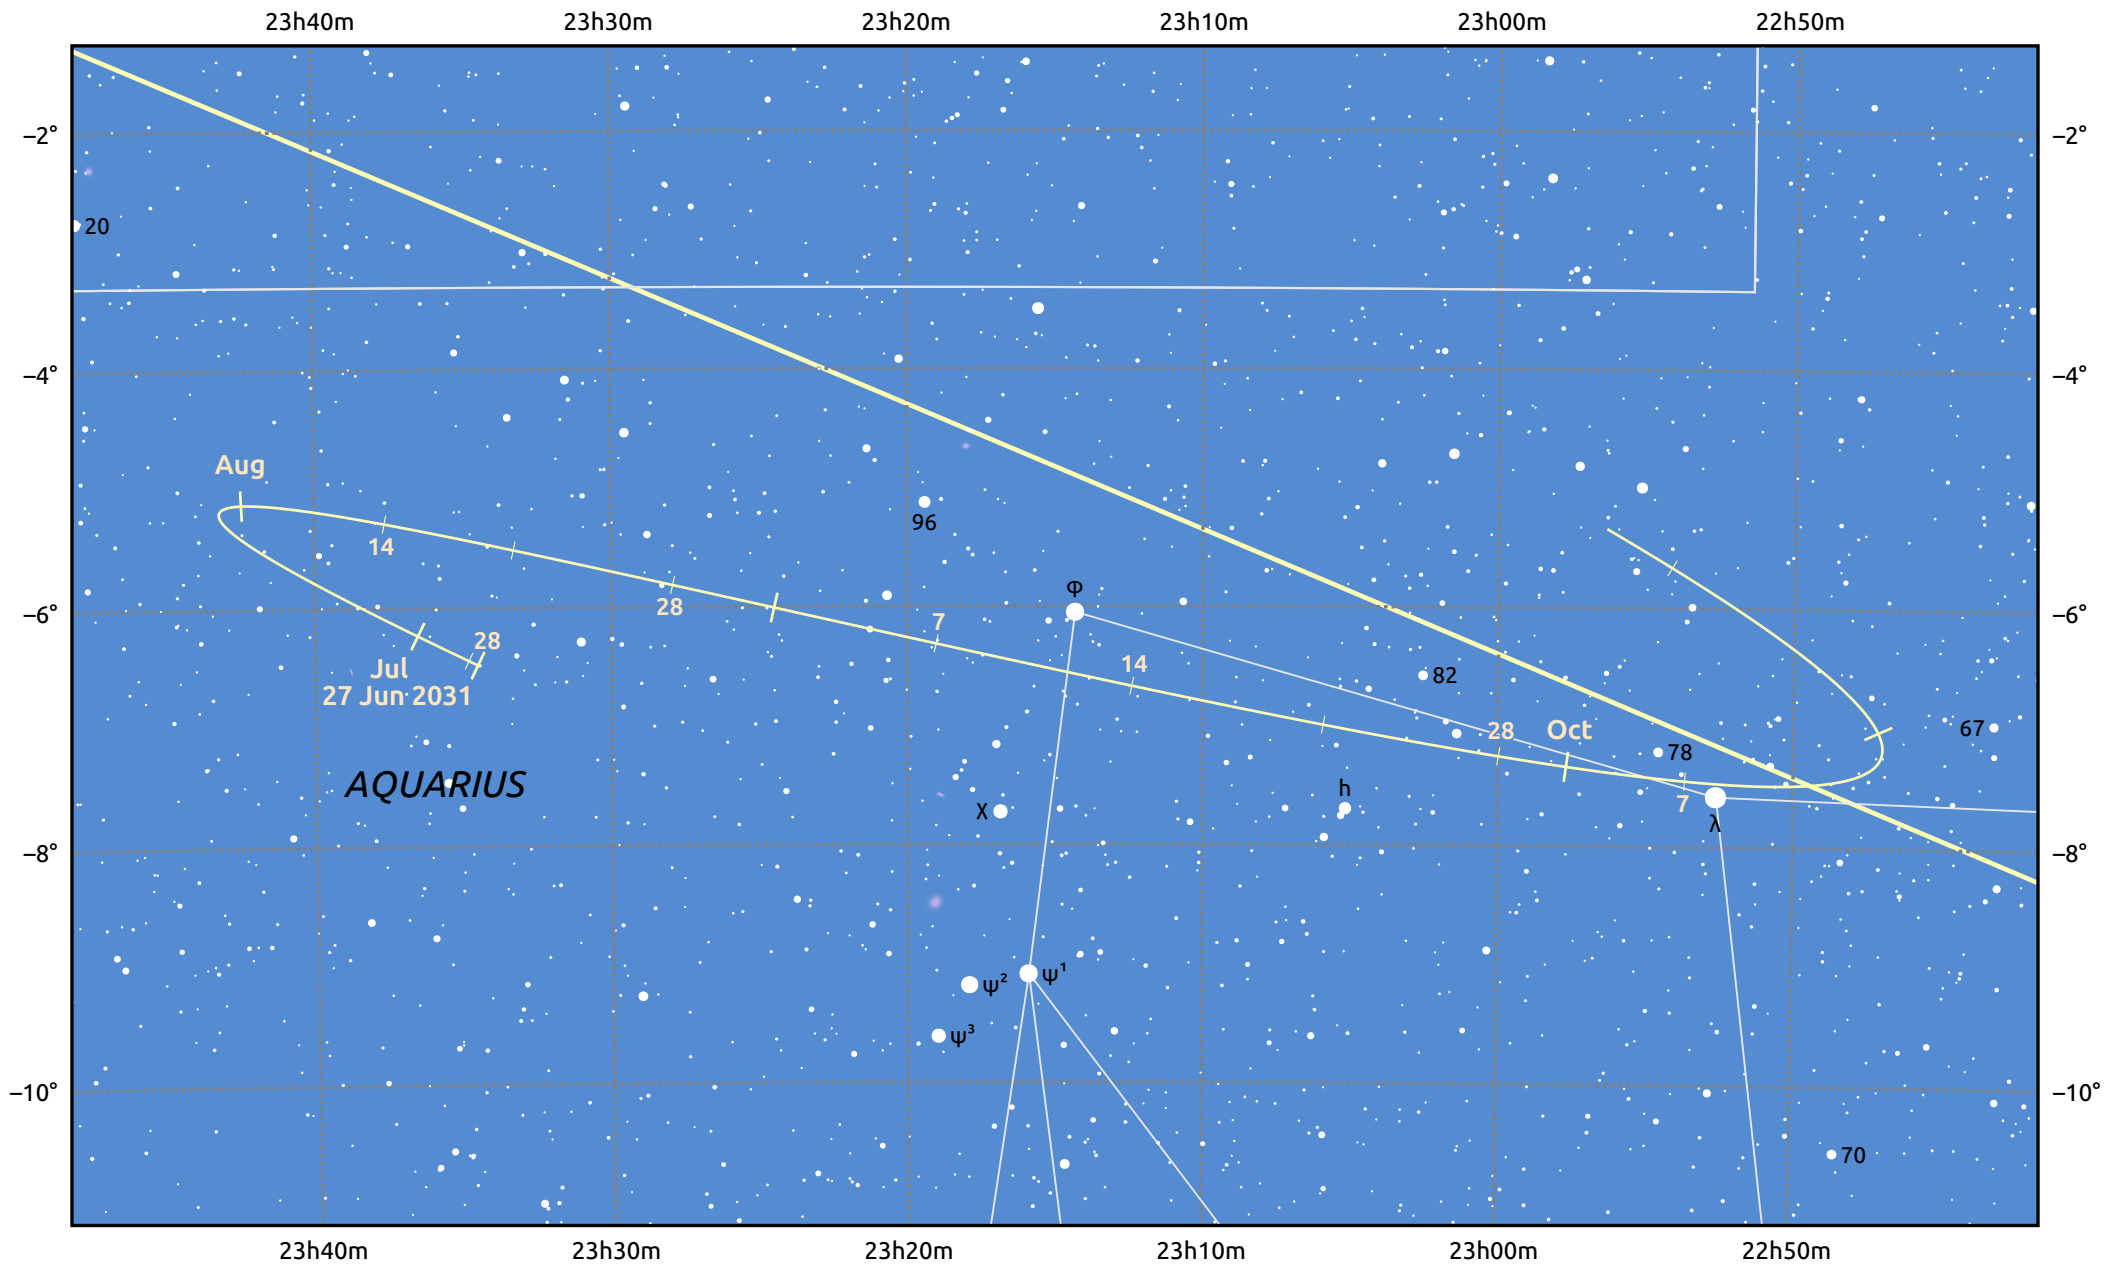

# The path of Asteroid 29 Amphitrite around opposition on 10 Sep 2031

© Dominic Ford 2011–2025. Date markers placed at midnight UTC. Downloaded from <https://in-the-sky.org>

Magnitude scale: · 11.0 · 10.0 · 9.0 · 8.0 · 7.0 · 6.0 · 5.0 · 4.0 · 3.0

— Ecliptic Plane

Galaxy    Bright nebula    Open cluster    Globular cluster    Planetary nebula

Date	Mag	Phase
2031 Jul 1	10.6	96%
2031 Aug 1	10.0	98%
2031 Aug 15	9.7	99%
2031 Sep 1	9.2	100%
2031 Oct 1	9.5	99%
2031 Nov 1	10.2	97%