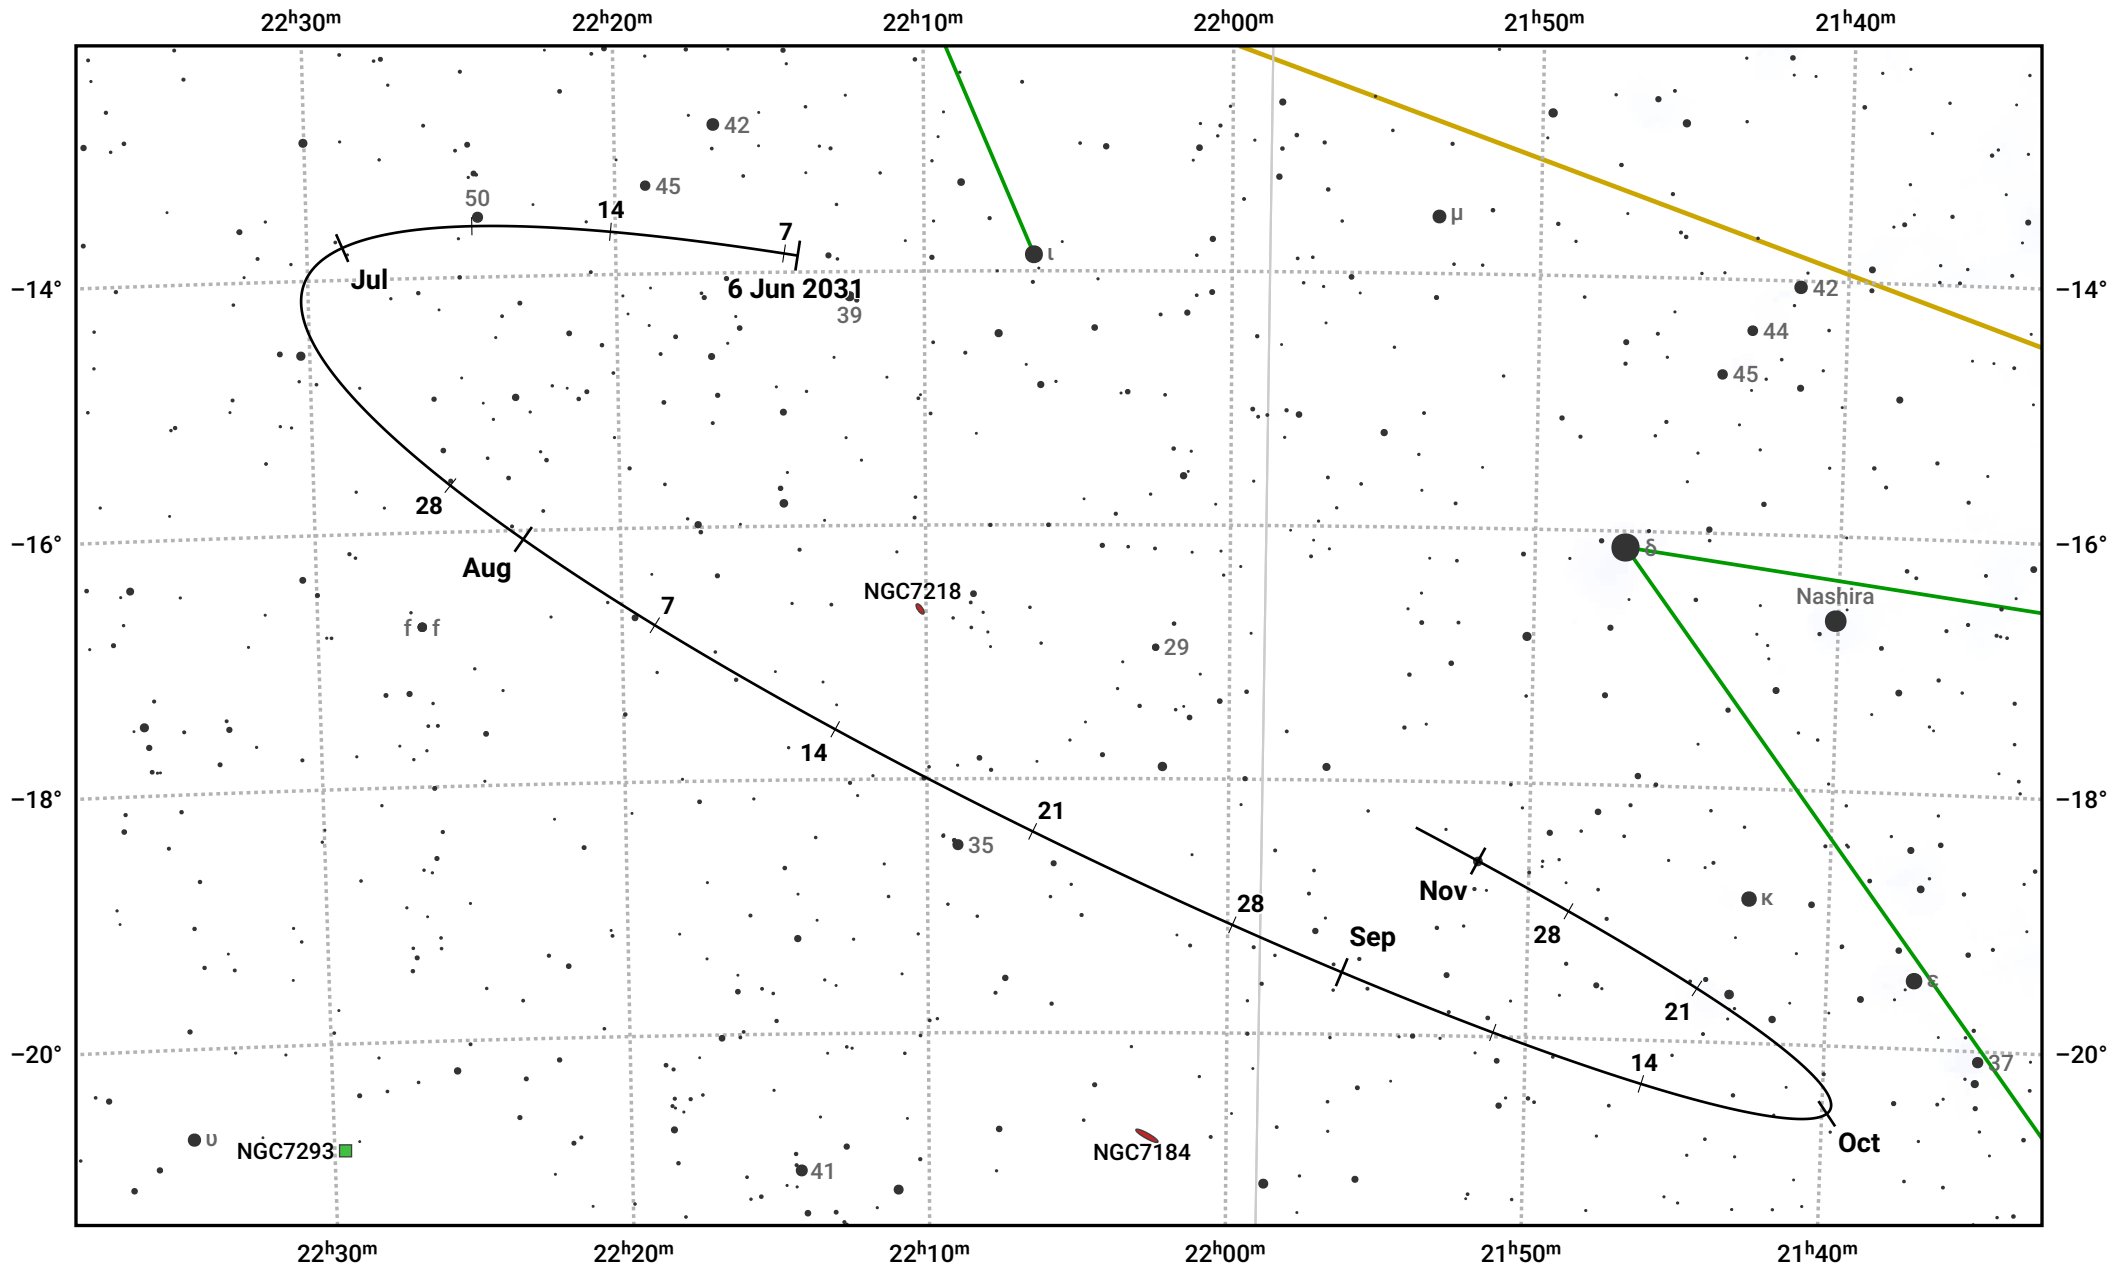

The path of Asteroid 40 Harmonia around opposition on 20 Aug 2031

© Dominic Ford 2011–2024. Date markers placed at midnight UTC. Downloaded from <https://in-the-sky.org>

Magnitude scale: 10.0 9.0 8.0 7.0 6.0 5.0 4.0 3.0 2.0

— Ecliptic Plane

Galaxy Bright nebula Open cluster Globular cluster

Date	Mag	Phase
2031 Jul 1	10.2	96%
2031 Jul 22	9.6	98%
2031 Aug 1	9.4	99%
2031 Sep 1	9.1	100%
2031 Oct 1	9.9	97%
2031 Nov 1	10.5	95%