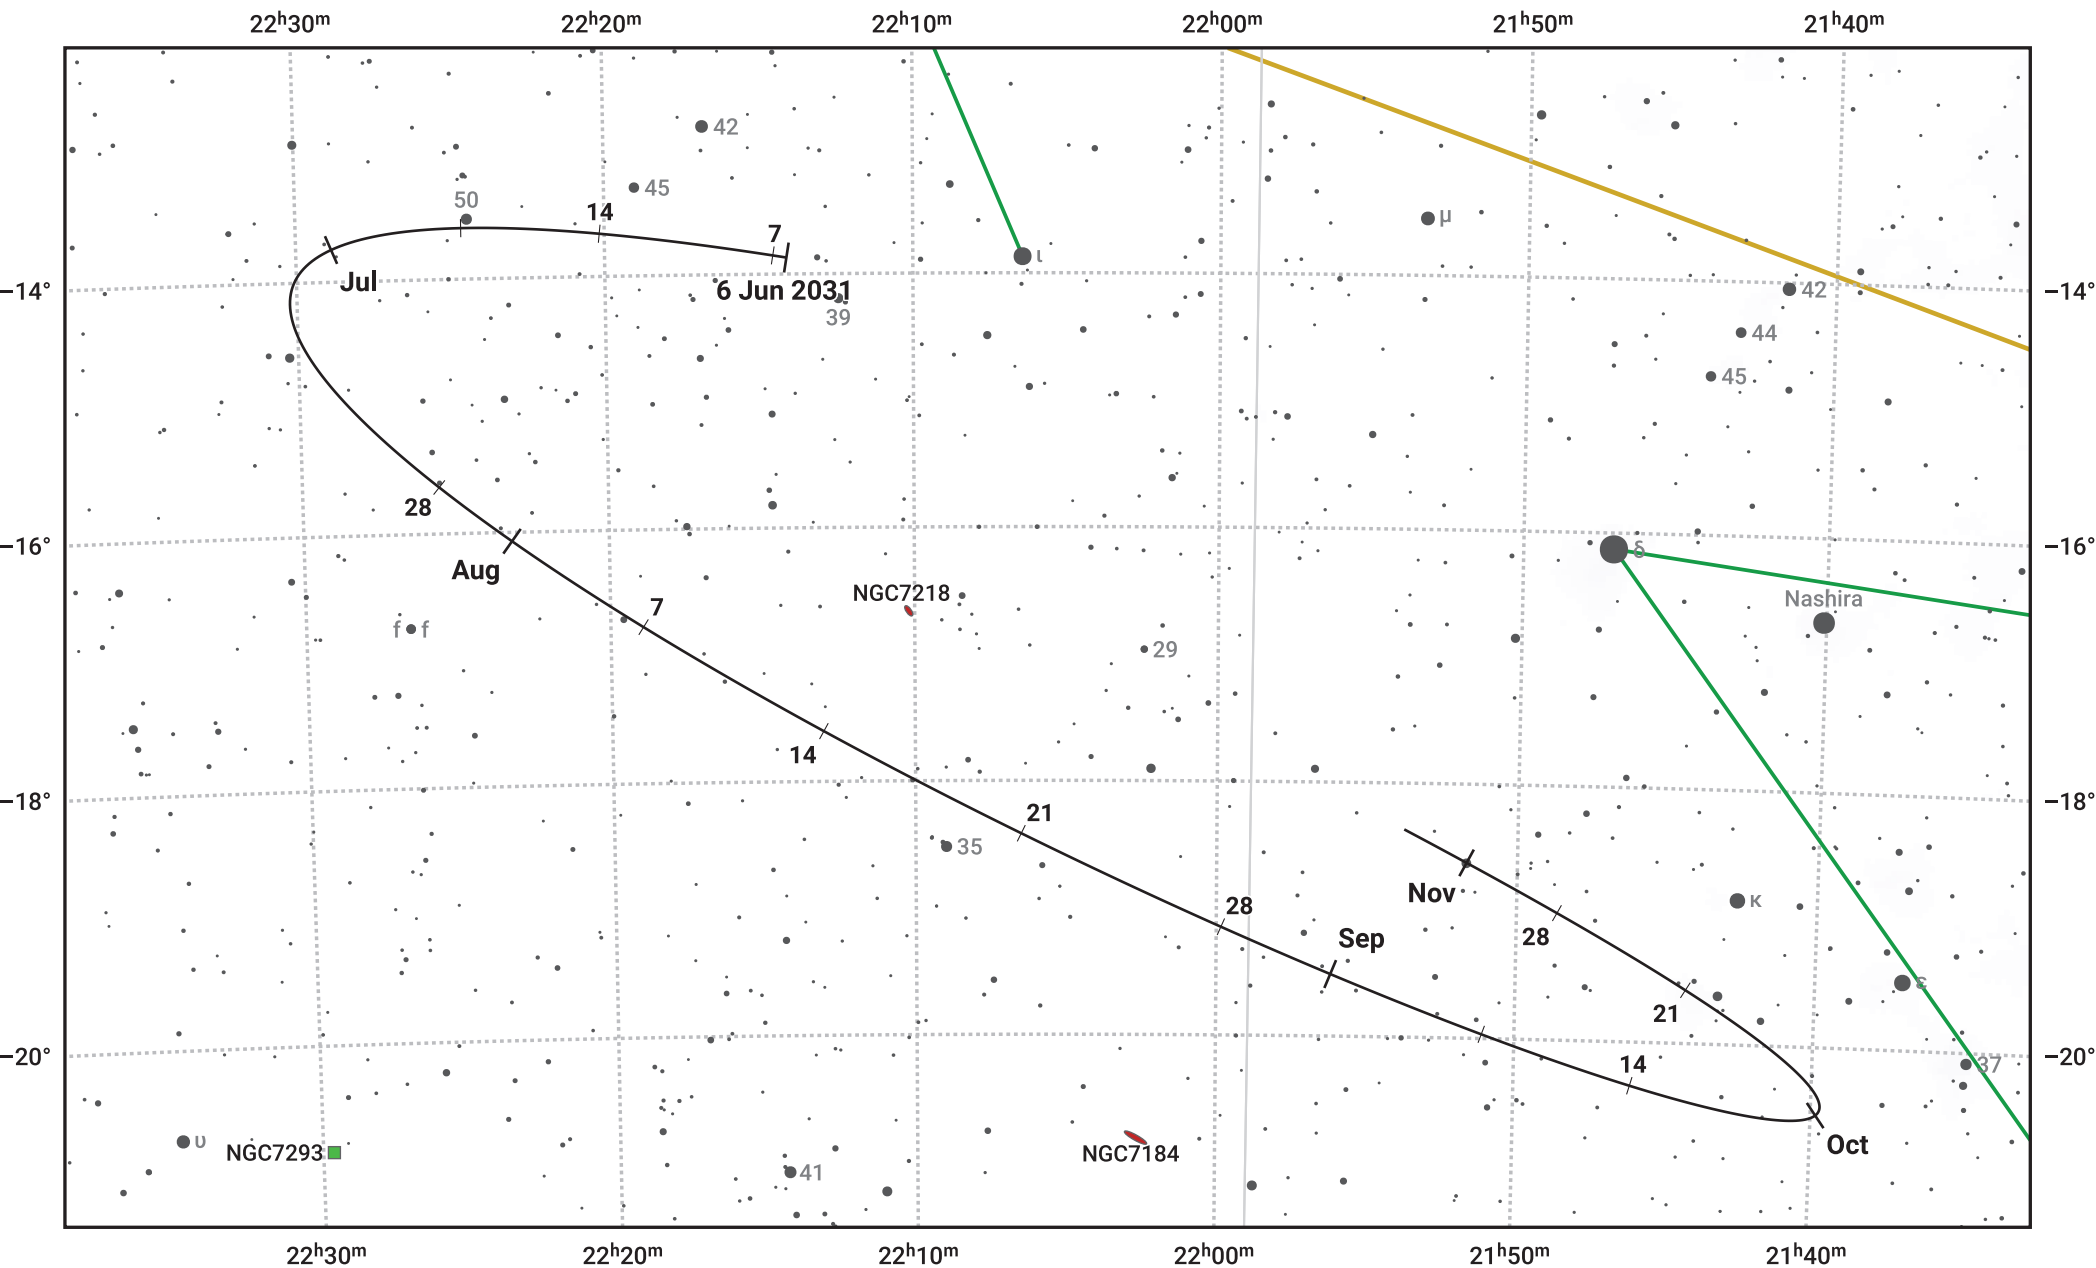

# The path of Asteroid 40 Harmonia around opposition on 20 Aug 2031

© Dominic Ford 2011–2024. Date markers placed at midnight UTC. Downloaded from <https://in-the-sky.org>

Magnitude scale: 10.0 9.0 8.0 7.0 6.0 5.0 4.0 3.0 2.0

— Ecliptic Plane

● Galaxy   
 ■ Bright nebula   
 ● Open cluster   
 ⊕ Globular cluster

Date	Mag	Phase
2031 Jul 1	10.2	96%
2031 Jul 22	9.6	98%
2031 Aug 1	9.4	99%
2031 Sep 1	9.1	100%
2031 Oct 1	9.9	97%
2031 Nov 1	10.5	95%