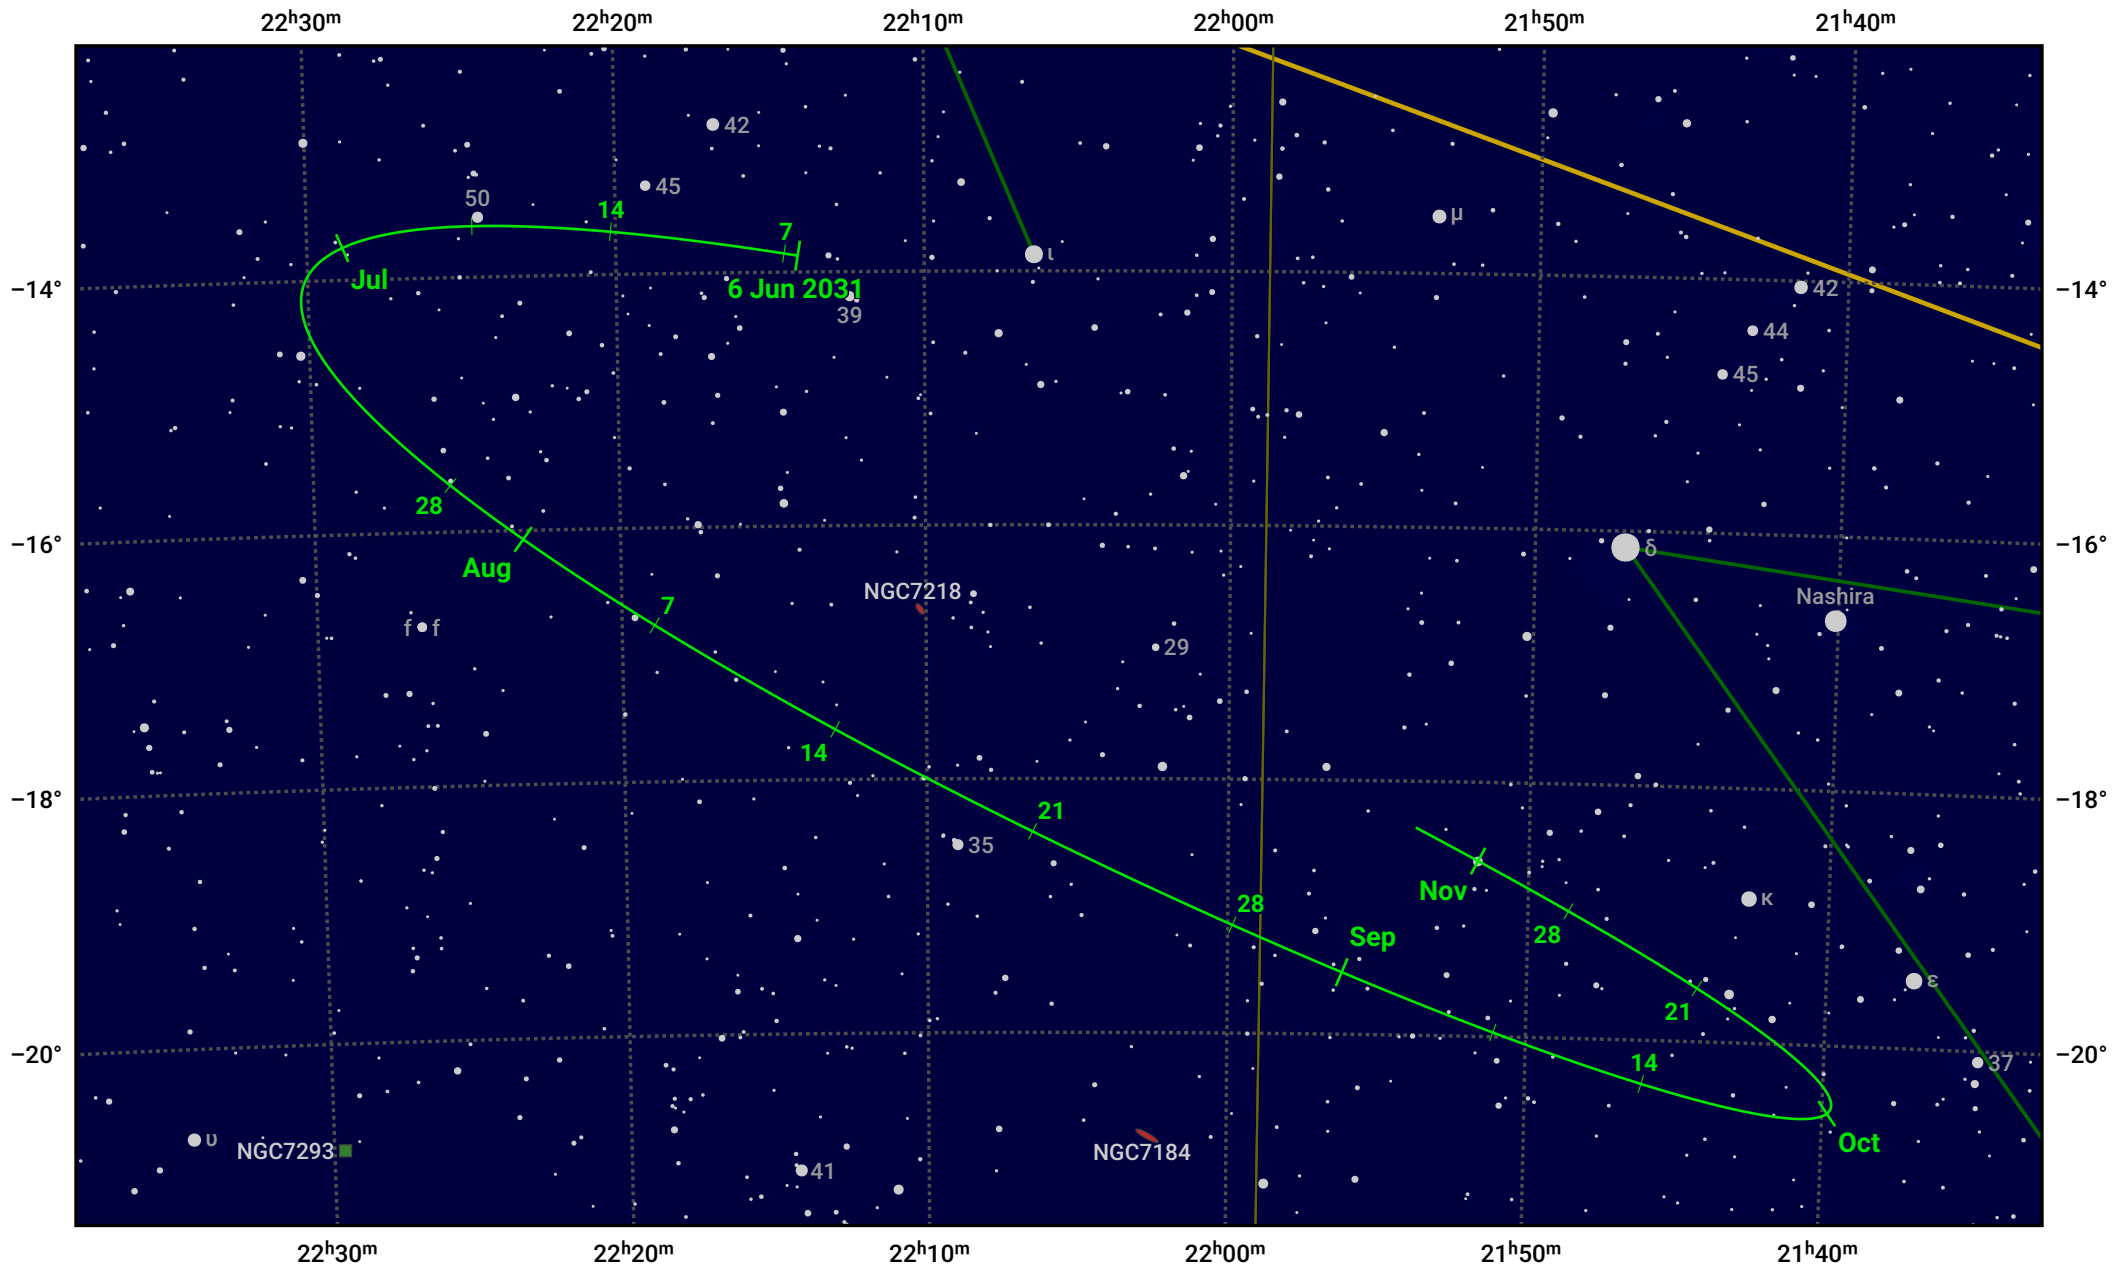

The path of Asteroid 40 Harmonia around opposition on 20 Aug 2031

© Dominic Ford 2011–2024. Date markers placed at midnight UTC. Downloaded from <https://in-the-sky.org>

Magnitude scale: 10.0 9.0 8.0 7.0 6.0 5.0 4.0 3.0 2.0

— Ecliptic Plane

Galaxy Bright nebula Open cluster Globular cluster

Date	Mag	Phase
2031 Jul 1	10.2	96%
2031 Jul 22	9.6	98%
2031 Aug 1	9.4	99%
2031 Sep 1	9.1	100%
2031 Oct 1	9.9	97%
2031 Nov 1	10.5	95%