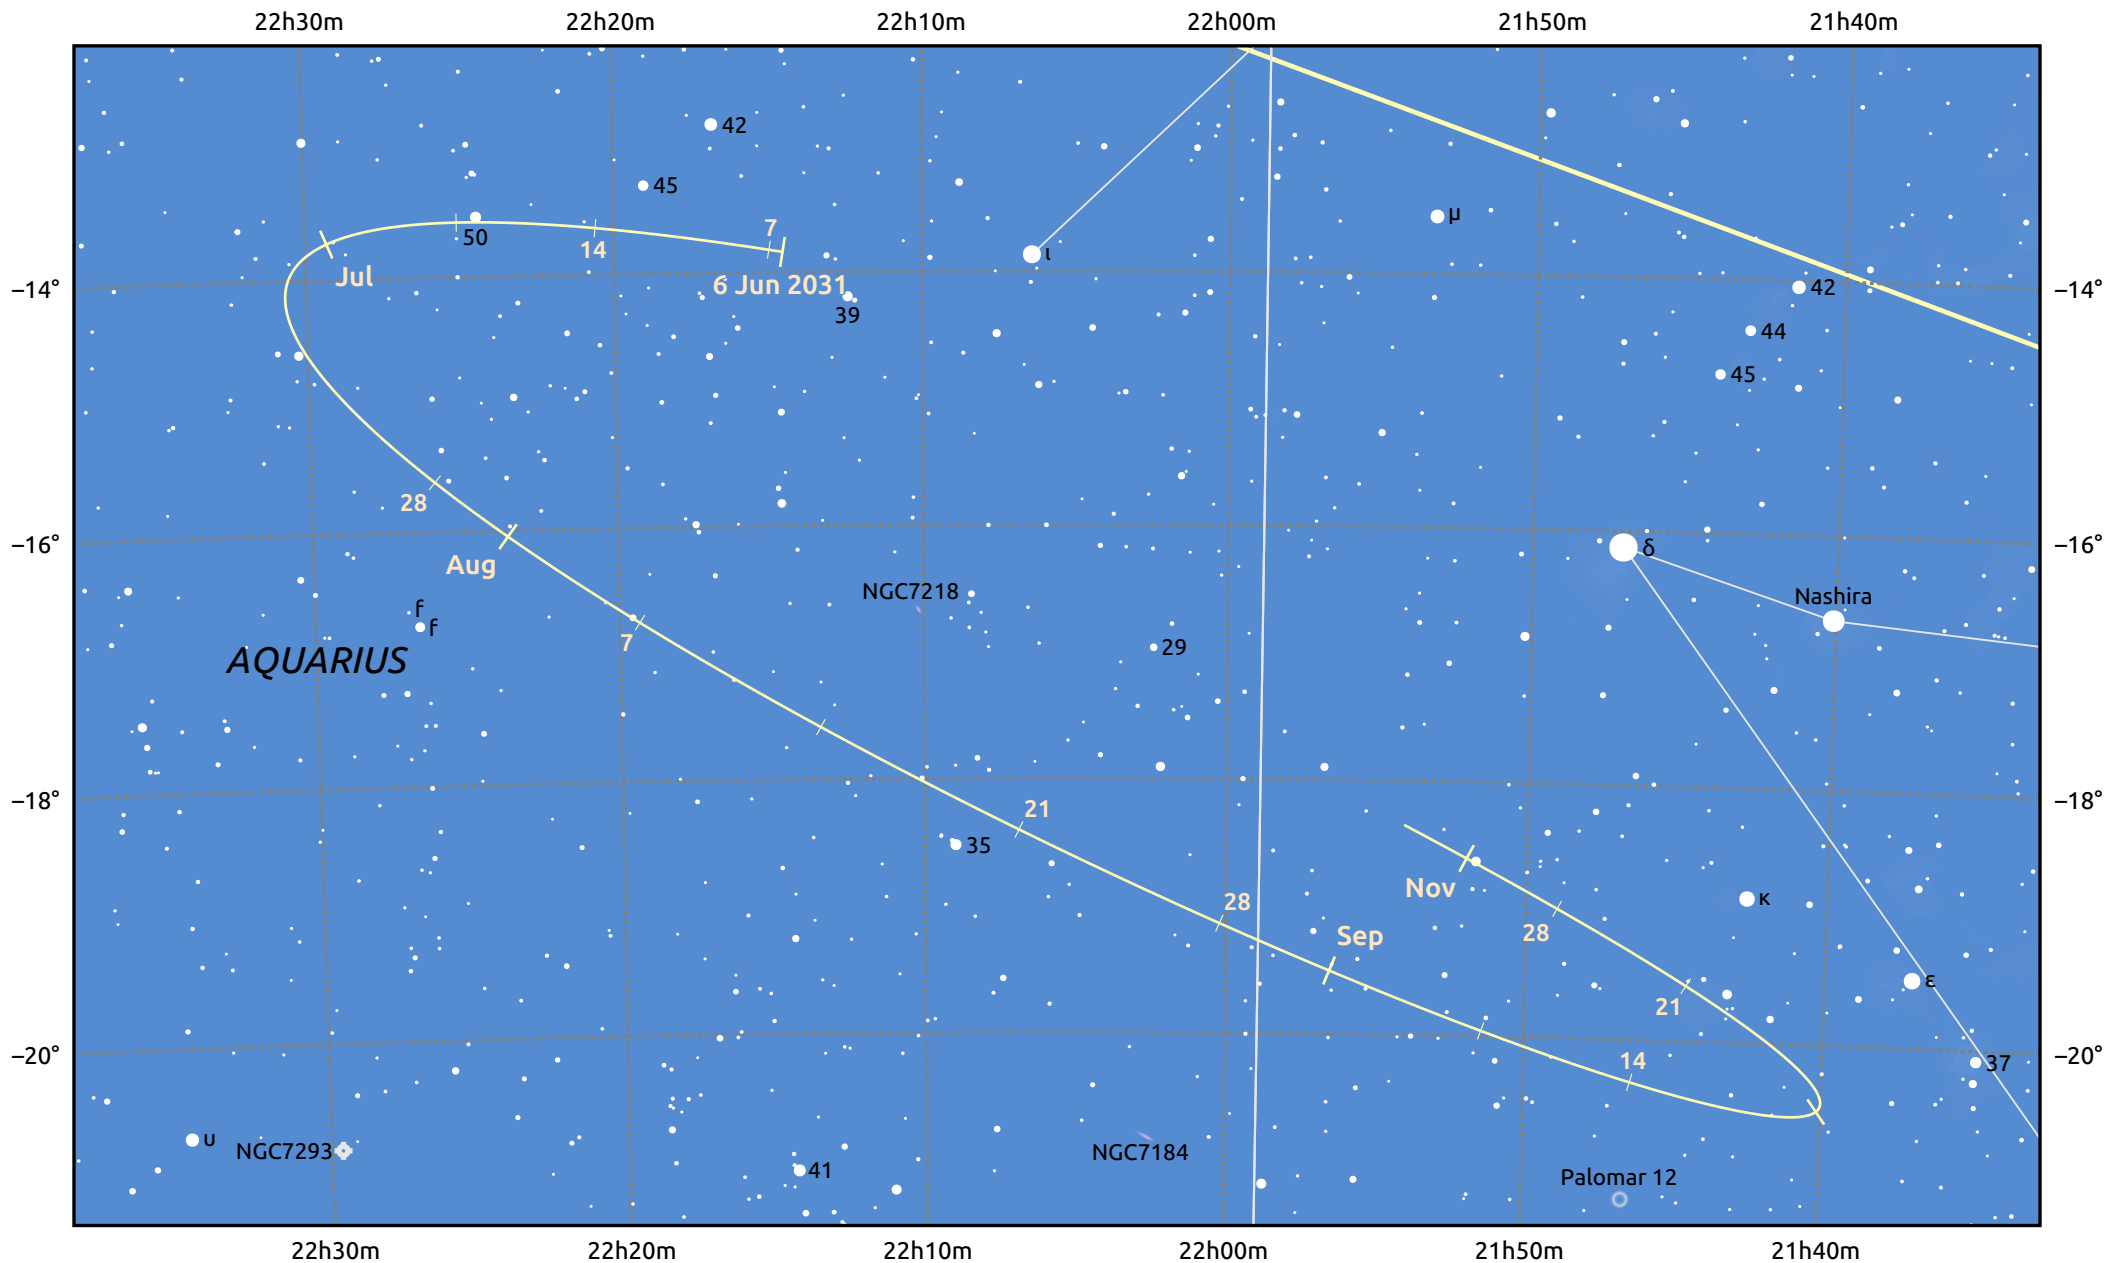

# The path of Asteroid 40 Harmonia around opposition on 20 Aug 2031

© Dominic Ford 2011–2025. Date markers placed at midnight UTC. Downloaded from <https://in-the-sky.org>

Magnitude scale: 10.0 9.0 8.0 7.0 6.0 5.0 4.0 3.0 2.0

Ecliptic Plane

Galaxy Bright nebula Open cluster Globular cluster Planetary nebula

Date	Mag	Phase
2031 Jul 1	10.1	96%
2031 Jul 22	9.6	98%
2031 Aug 1	9.4	99%
2031 Sep 1	9.1	100%
2031 Oct 1	9.9	97%
2031 Nov 1	10.5	95%