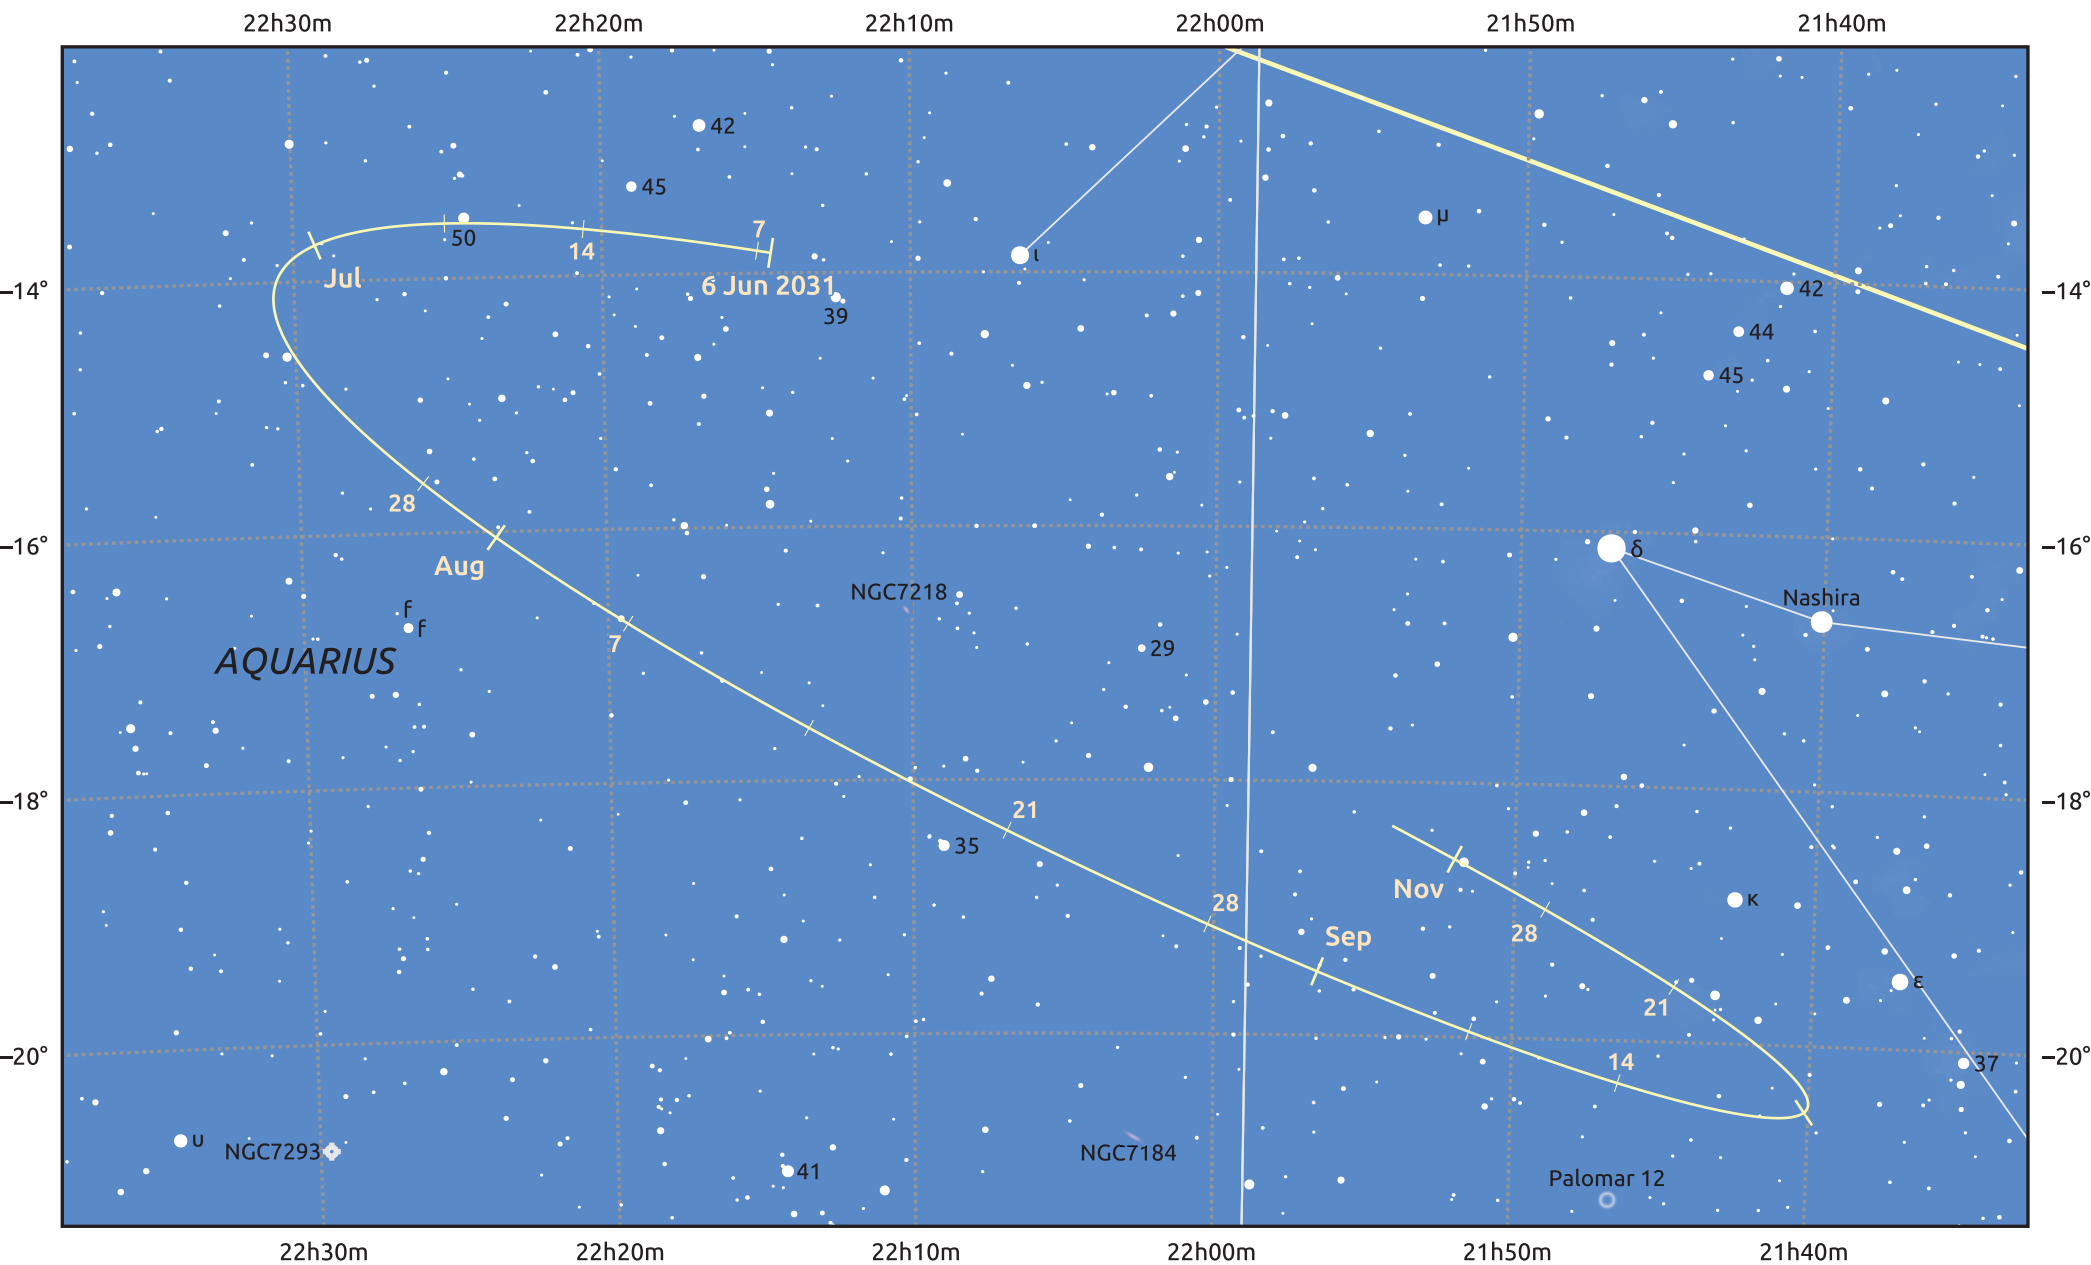

The path of Asteroid 40 Harmonia around opposition on 20 Aug 2031

© Dominic Ford 2011–2025. Date markers placed at midnight UTC. Downloaded from <https://in-the-sky.org>

Magnitude scale: 10.0 9.0 8.0 7.0 6.0 5.0 4.0 3.0 2.0

— Ecliptic Plane

Galaxy Bright nebula Open cluster Globular cluster Planetary nebula

Date	Mag	Phase
2031 Jul 1	10.1	96%
2031 Jul 22	9.6	98%
2031 Aug 1	9.4	99%
2031 Sep 1	9.1	100%
2031 Oct 1	9.9	97%
2031 Nov 1	10.5	95%