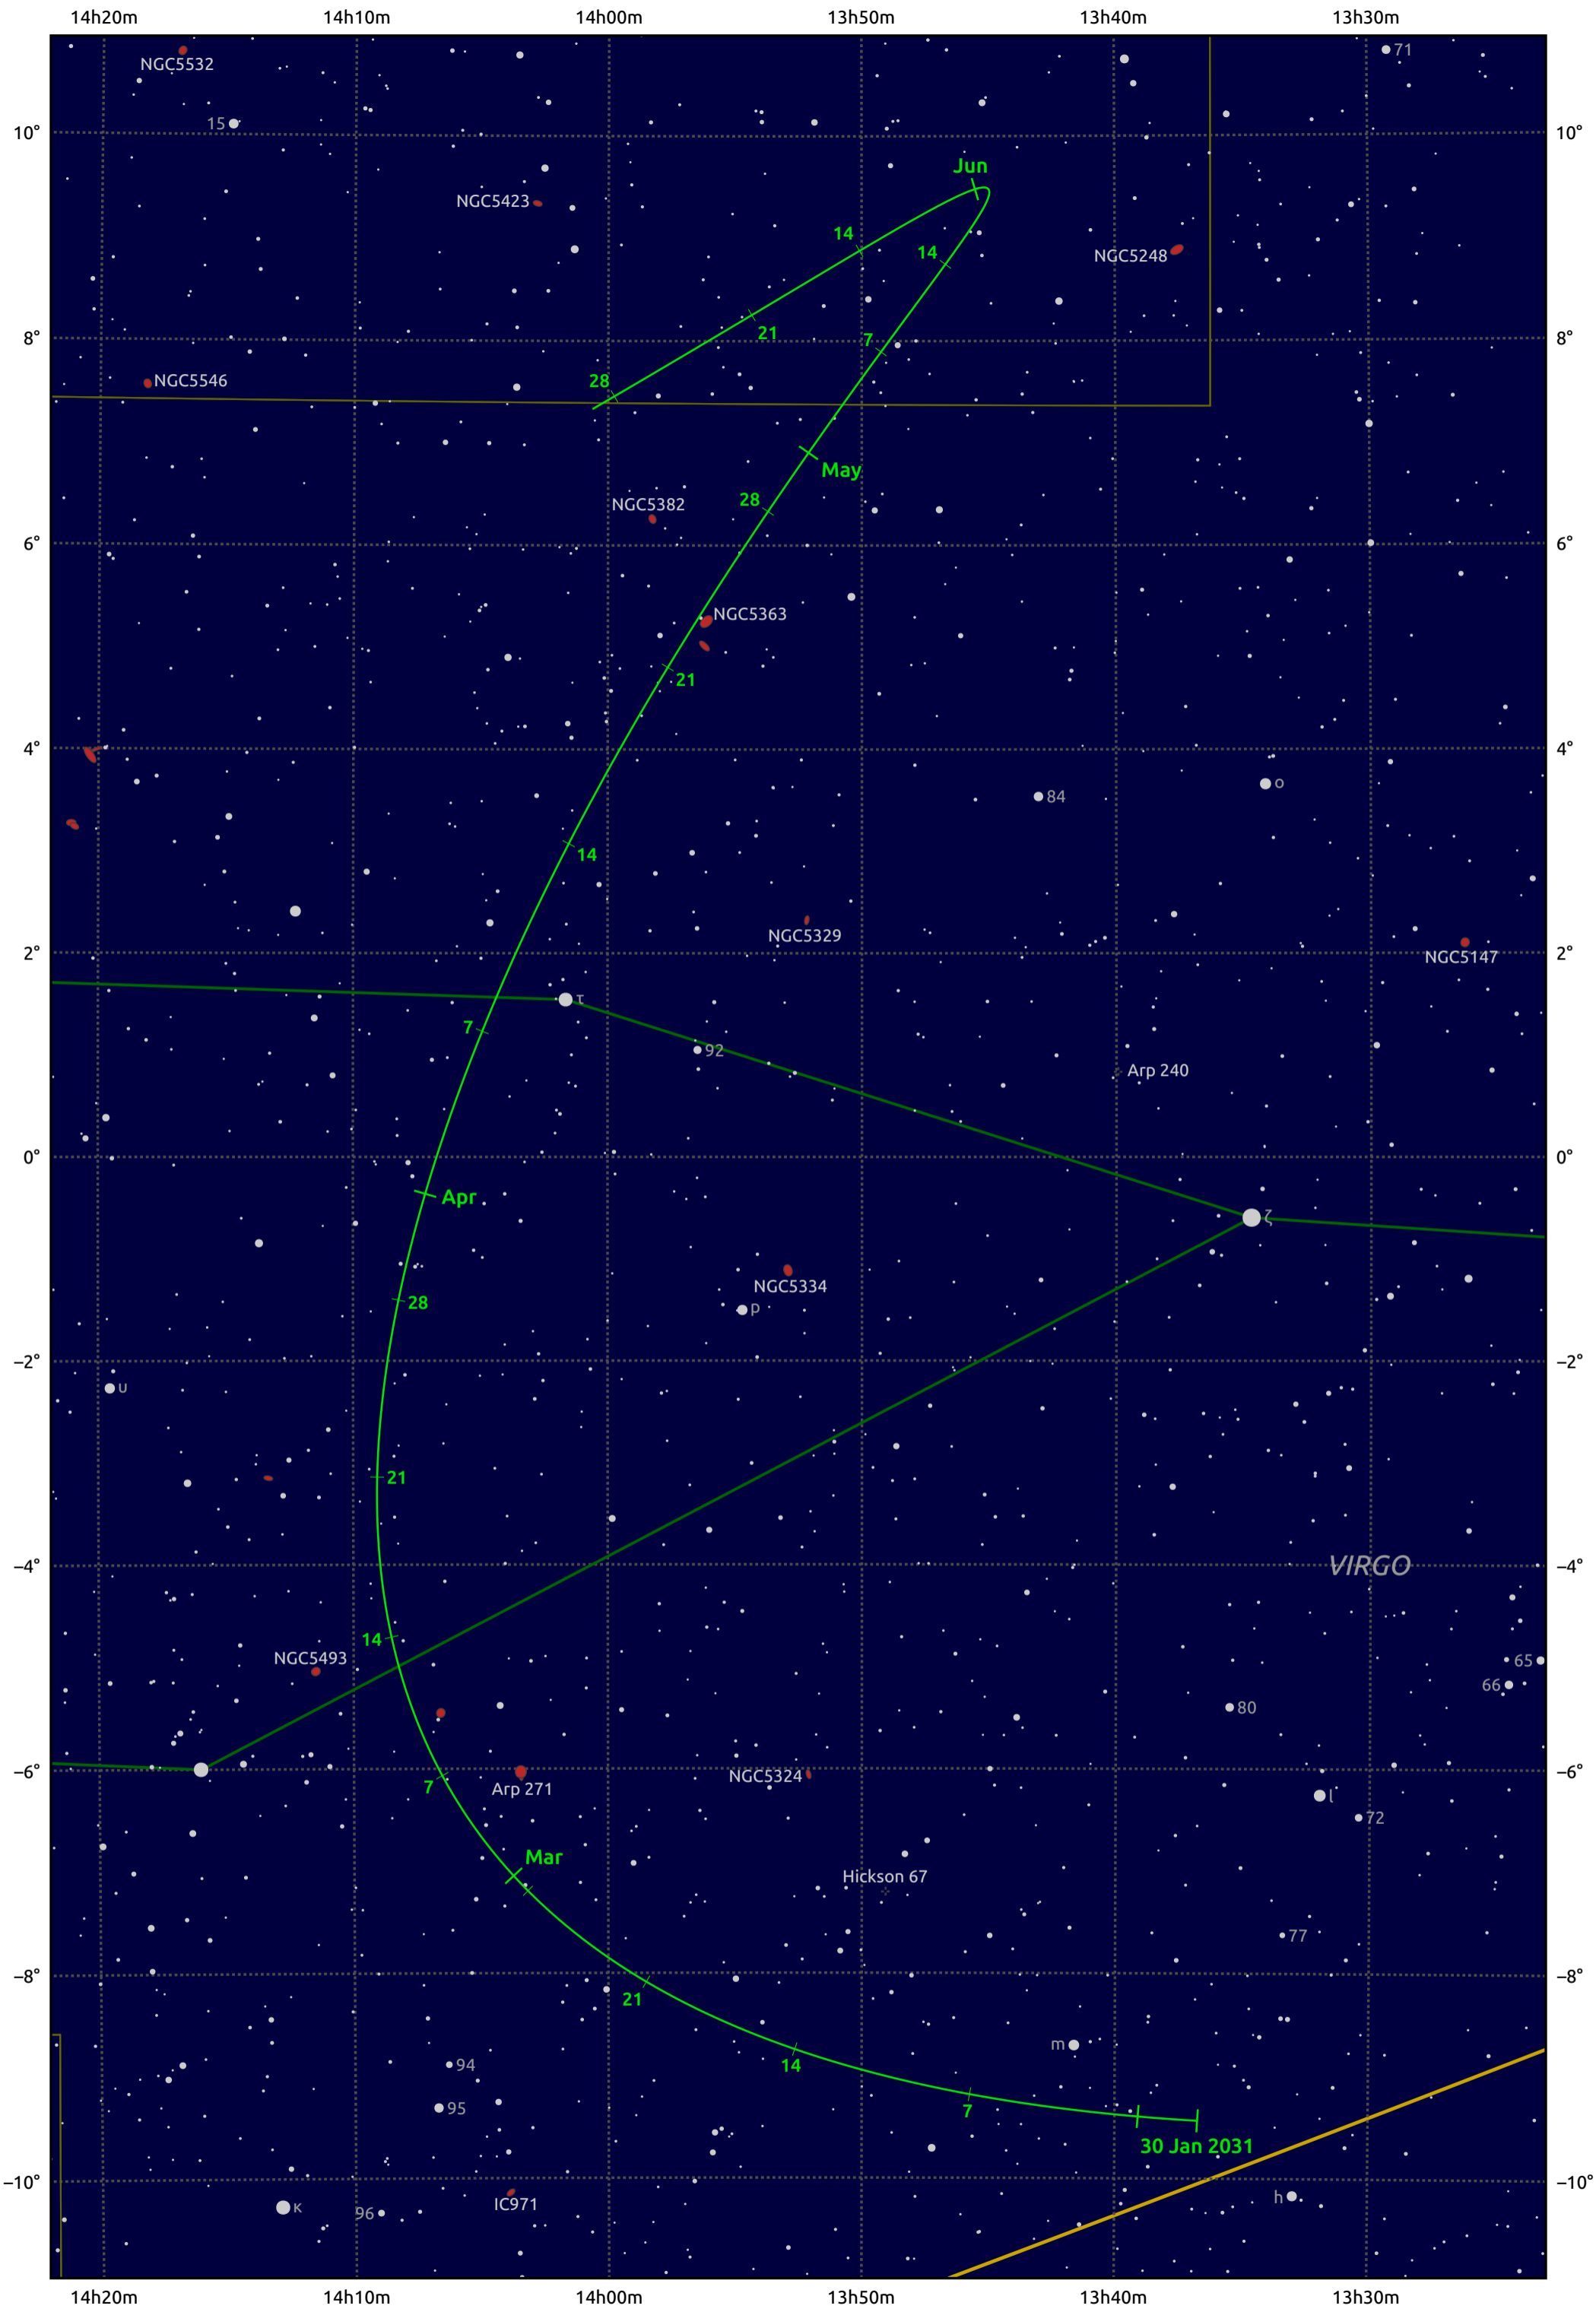

# The path of Asteroid 41 Daphne around opposition on 15 Apr 2031

© Dominic Ford 2011–2025. Date markers placed at midnight UTC. Downloaded from <https://in-the-sky.org>

Magnitude scale: • 10.0 • 9.0 • 8.0 • 7.0 • 6.0 • 5.0 • 4.0 • 3.0

— Ecliptic Plane

- Galaxy
- Bright nebula
- Open cluster
- Globular cluster
- Planetary nebula

Date	Mag	Phase
2031 Feb 1	11.6	95%
2031 Mar 1	10.9	96%
2031 Mar 12	10.6	97%
2031 Apr 1	10.0	99%
2031 May 1	10.0	99%
2031 Jun 1	10.7	96%