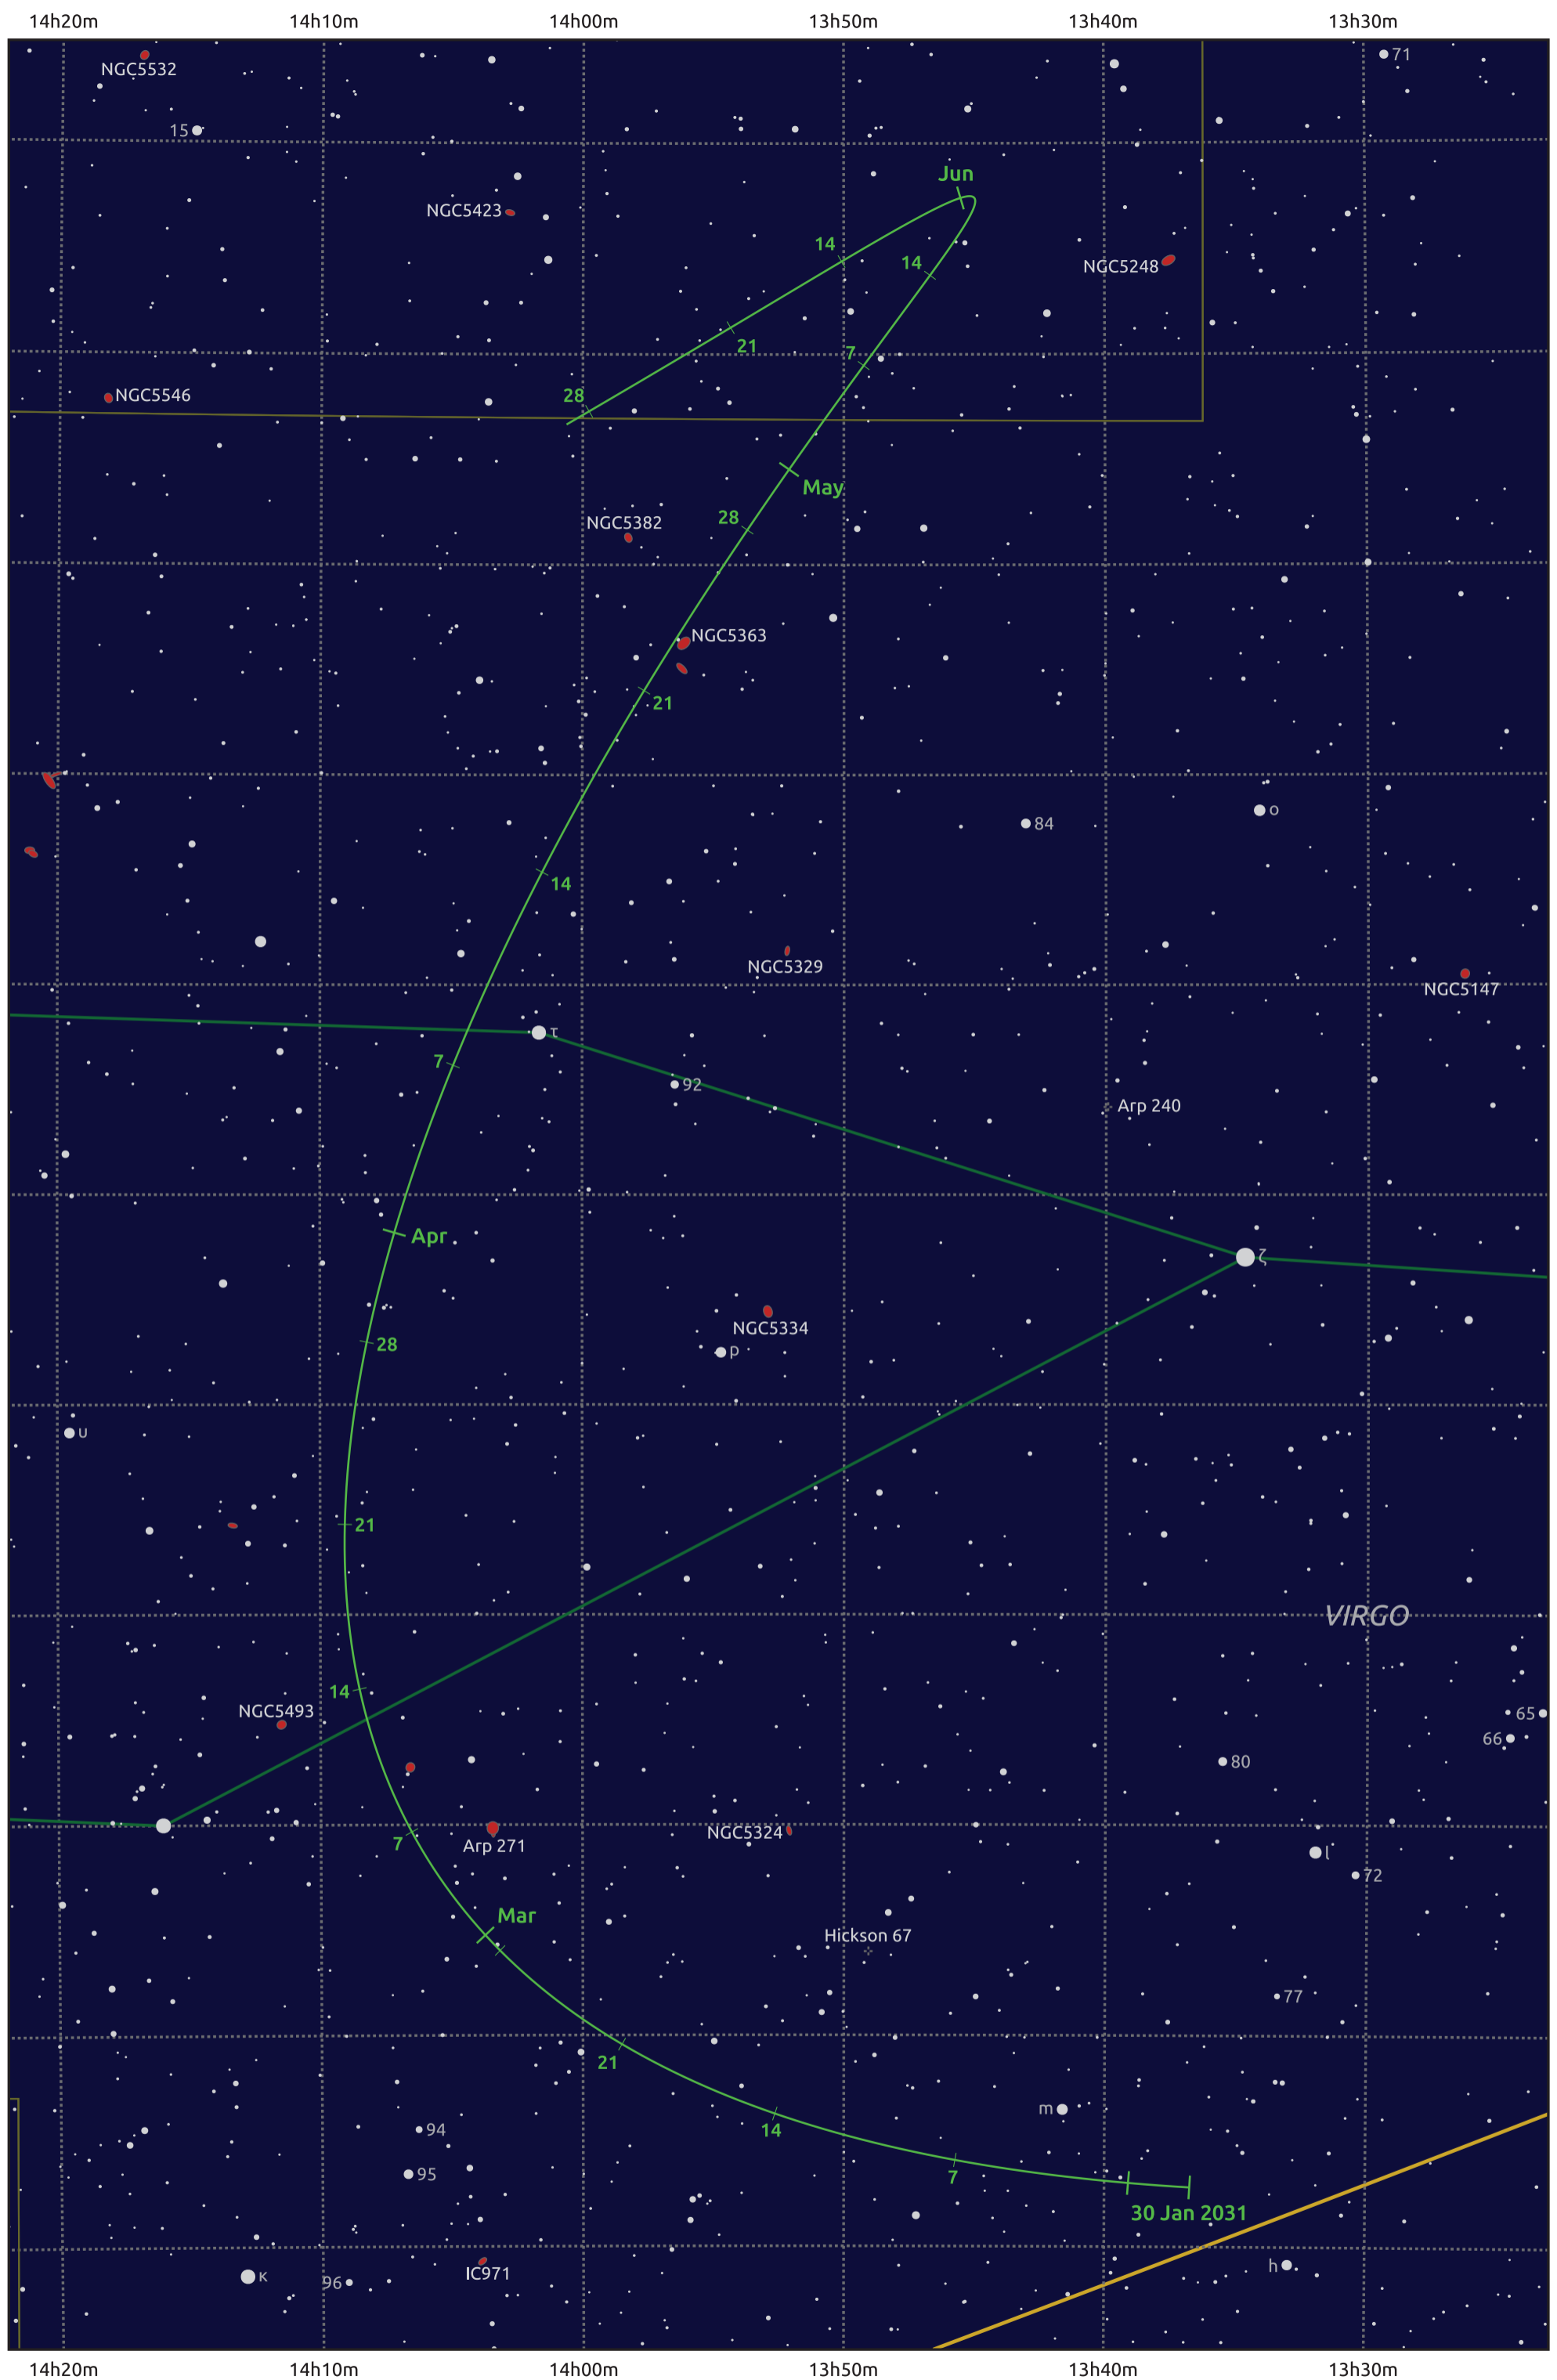

The path of Asteroid 41 Daphne around opposition on 15 Apr 2031

© Dominic Ford 2011–2025. Date markers placed at midnight UTC. Downloaded from <https://in-the-sky.org>

Magnitude scale: 10.0 9.0 8.0 7.0 6.0 5.0 4.0 3.0

— Ecliptic Plane

- Galaxy
- Bright nebula
- Open cluster
- ⊕ Globular cluster
- ◆ Planetary nebula

Date	Mag	Phase
2031 Feb 1	11.6	95%
2031 Mar 1	10.9	96%
2031 Mar 12	10.6	97%
2031 Apr 1	10.0	99%
2031 May 1	10.0	99%
2031 Jun 1	10.7	96%