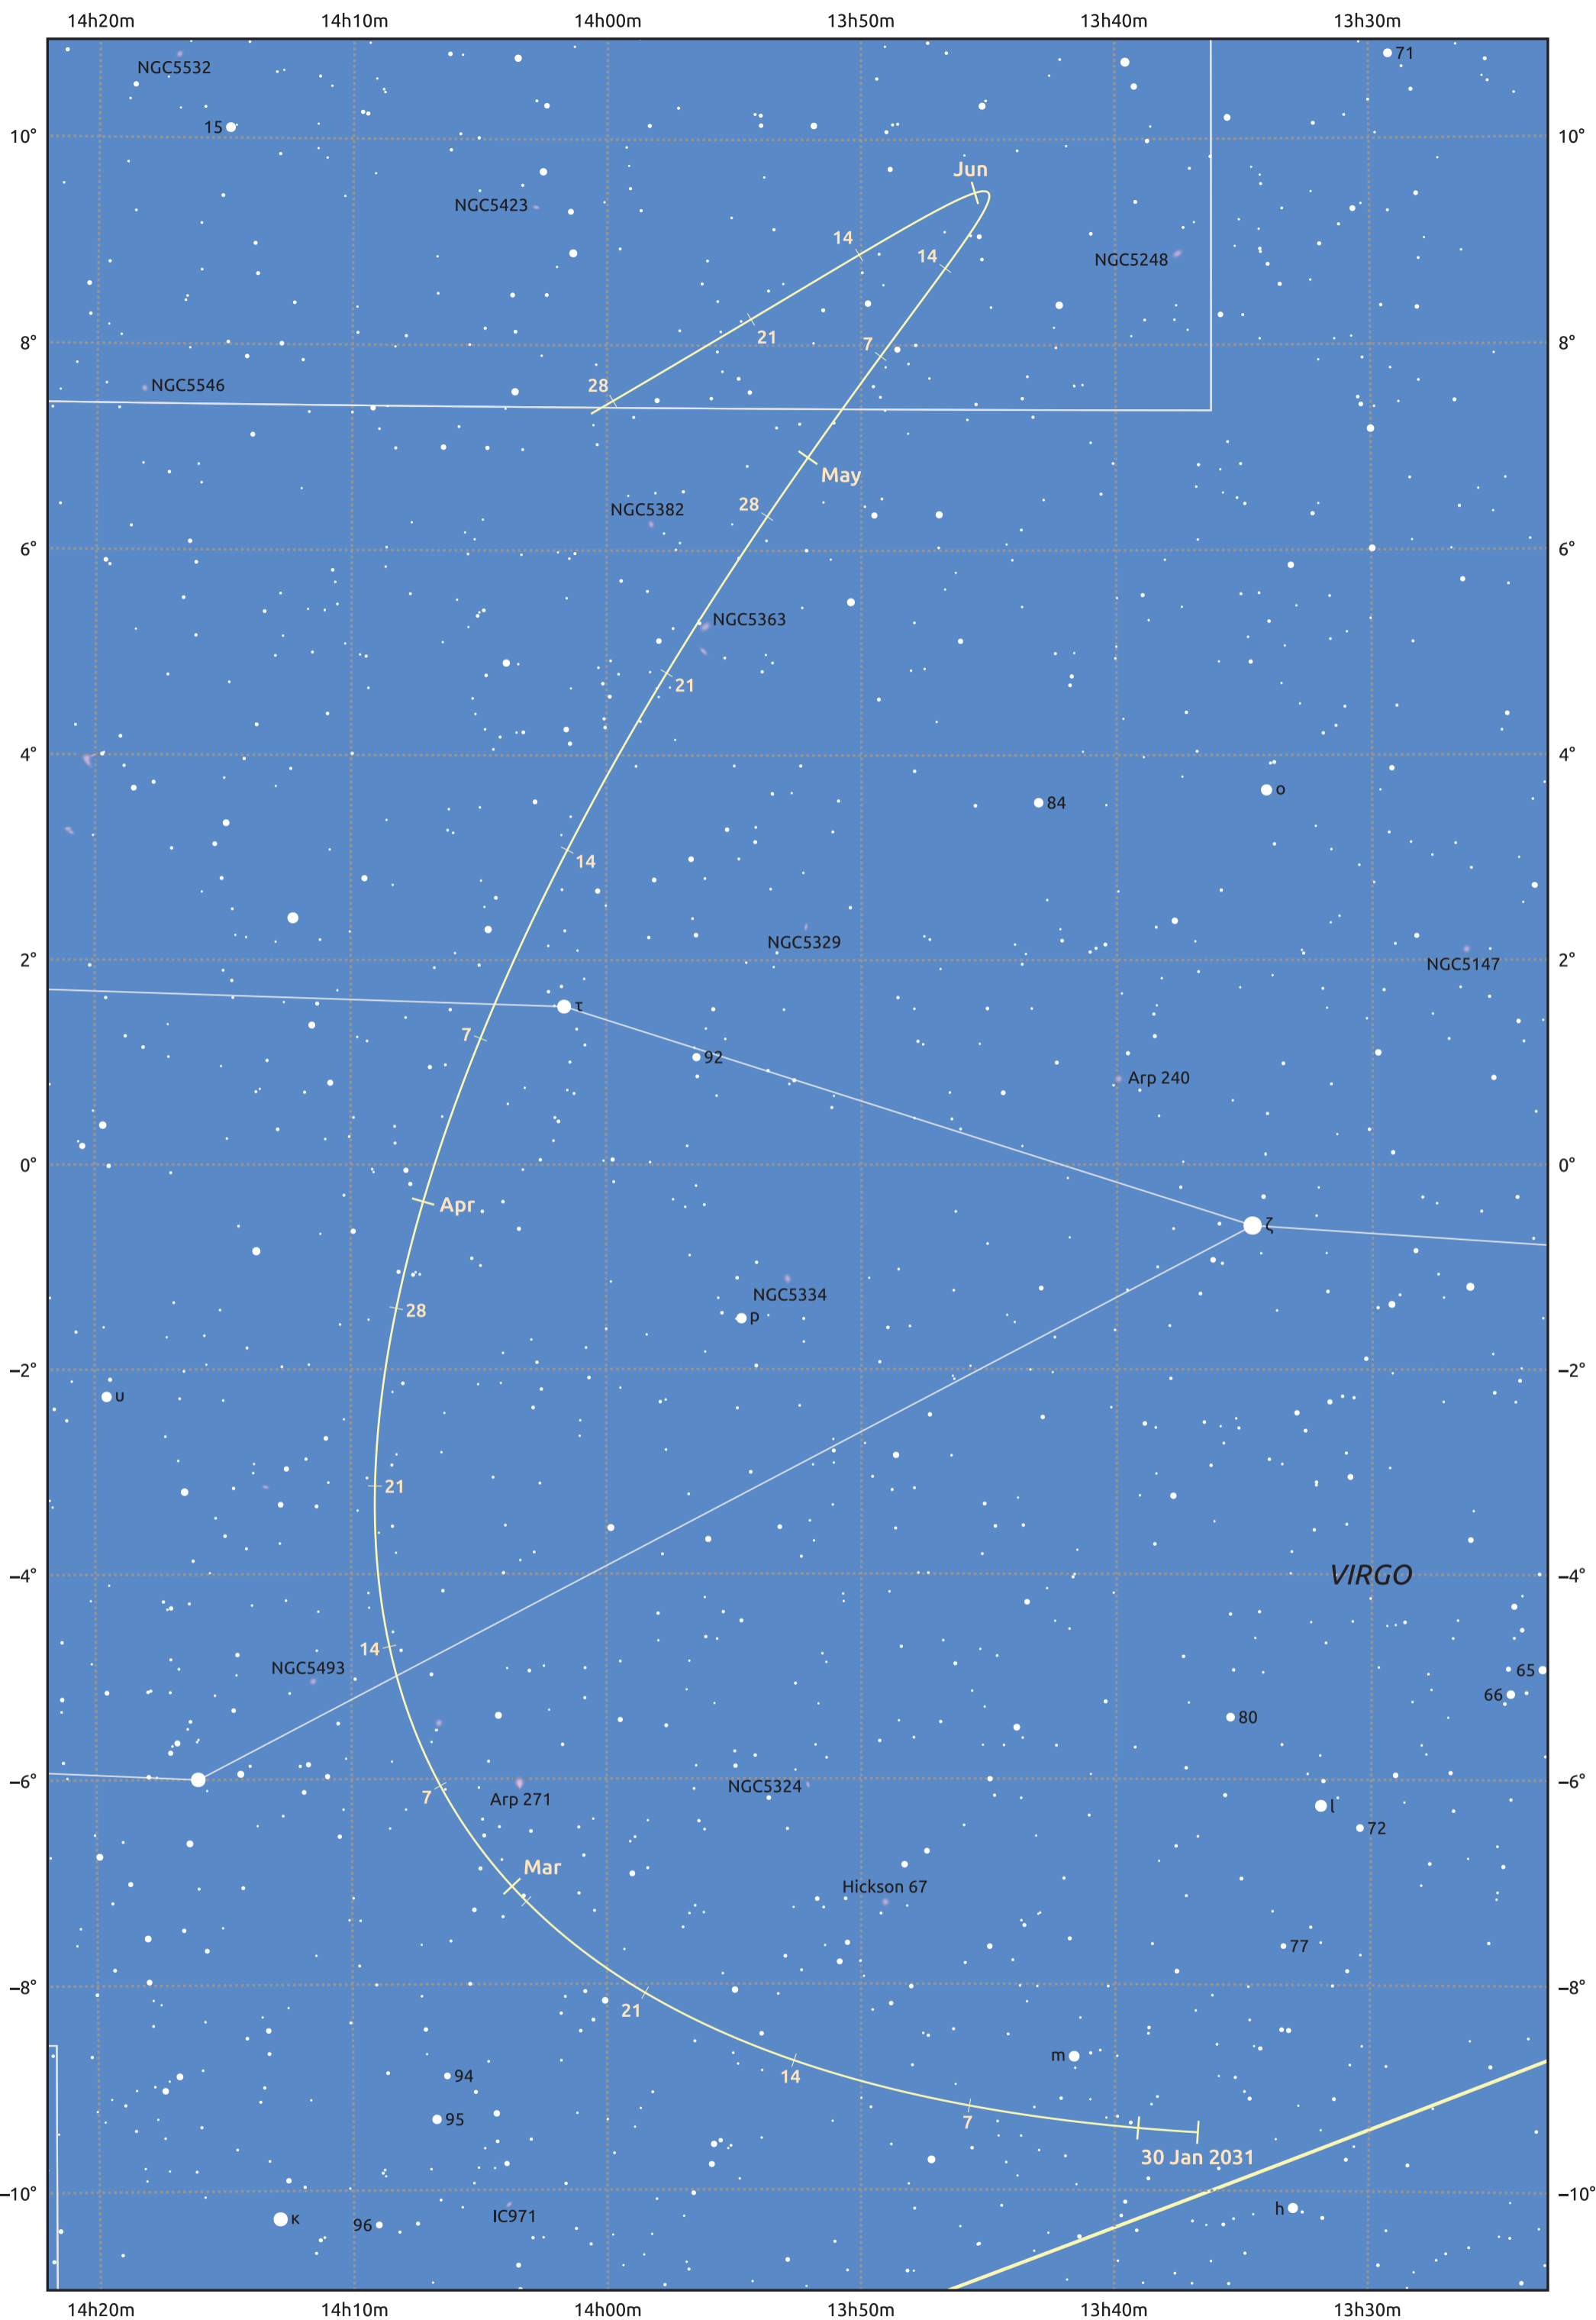

The path of Asteroid 41 Daphne around opposition on 15 Apr 2031

© Dominic Ford 2011–2025. Date markers placed at midnight UTC. Downloaded from <https://in-the-sky.org>

Magnitude scale: 10.0 9.0 8.0 7.0 6.0 5.0 4.0 3.0

Ecliptic Plane

- Galaxy
- Bright nebula
- Open cluster
- Globular cluster
- ◇ Planetary nebula

Date	Mag	Phase
2031 Feb 1	11.6	95%
2031 Mar 1	10.9	96%
2031 Mar 12	10.6	97%
2031 Apr 1	10.0	99%
2031 May 1	10.0	99%
2031 Jun 1	10.7	96%