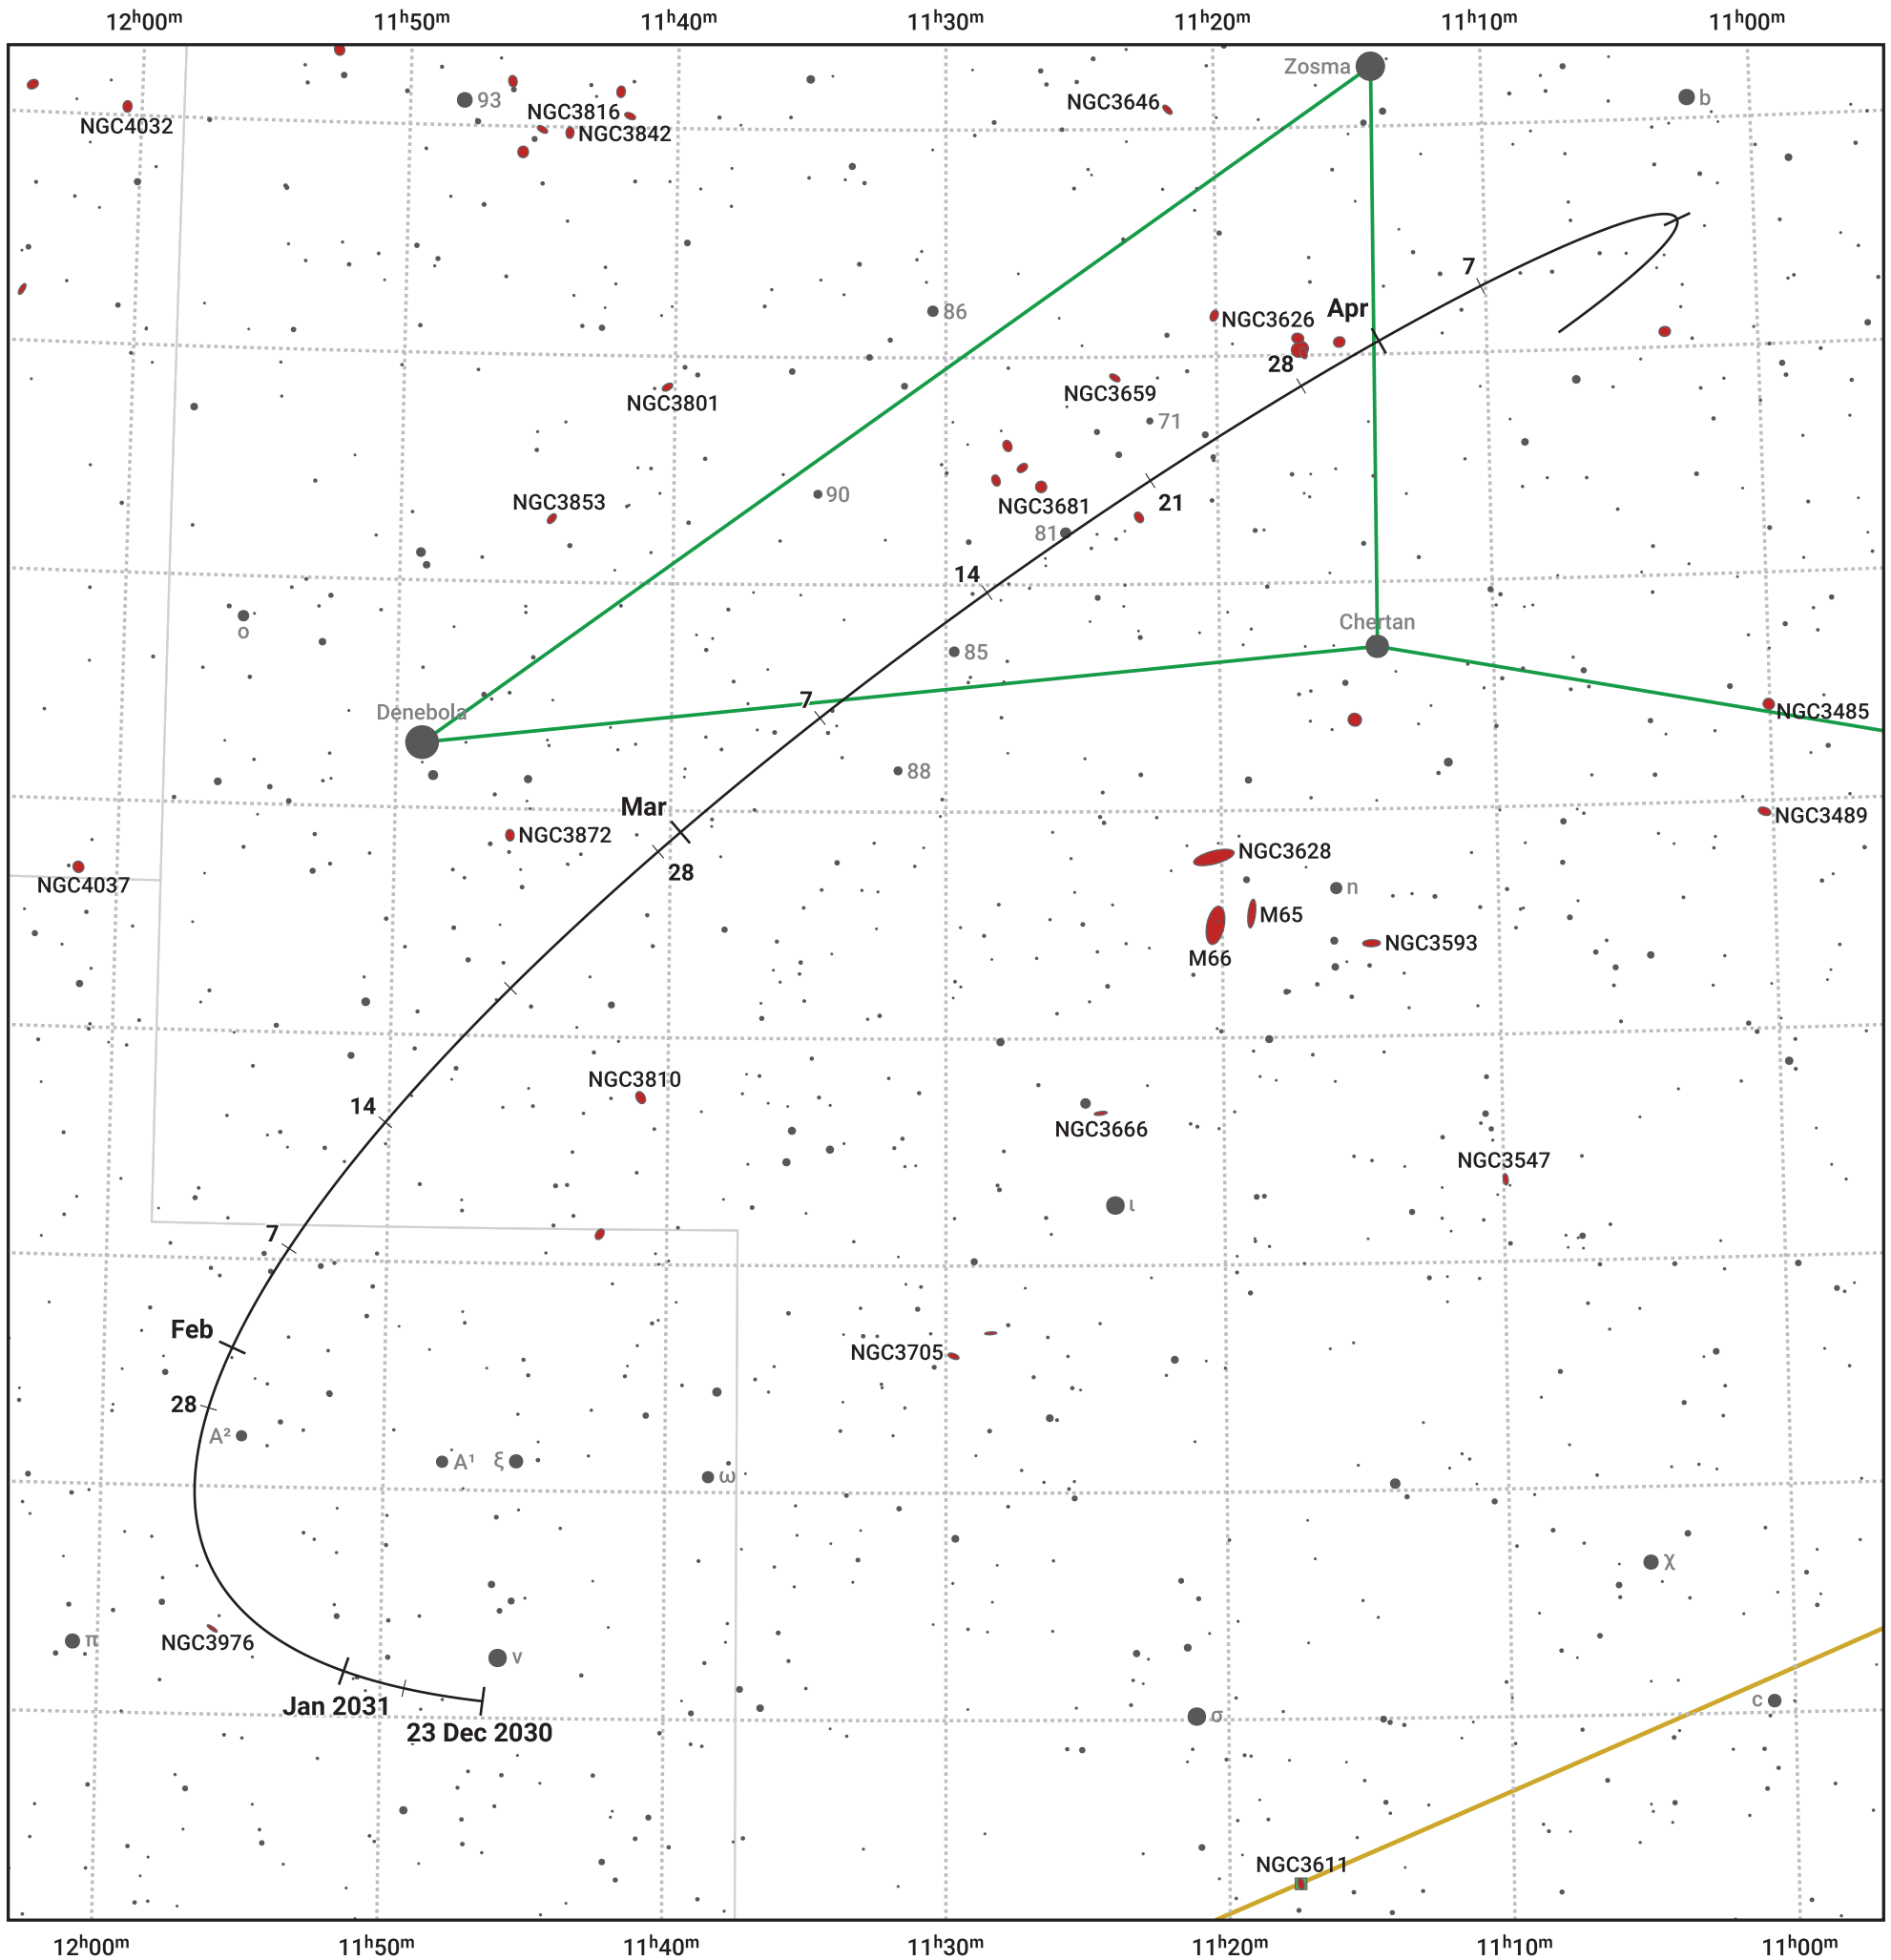

# The path of Asteroid 6 Hebe around opposition on 8 Mar 2031

© Dominic Ford 2011–2024. Date markers placed at midnight UTC. Downloaded from <https://in-the-sky.org>

Magnitude scale: 10.0 9.0 8.0 7.0 6.0 5.0 4.0 3.0 2.0

— Ecliptic Plane

- Galaxy
- Bright nebula
- Open cluster
- ⊕ Globular cluster

Date	Mag
2031 Jan 1	10.6
2031 Feb 1	10.1
2031 Feb 22	9.7
2031 Mar 1	9.6
2031 Apr 1	10.0
2031 May 1	10.6
2031 May 9	10.7