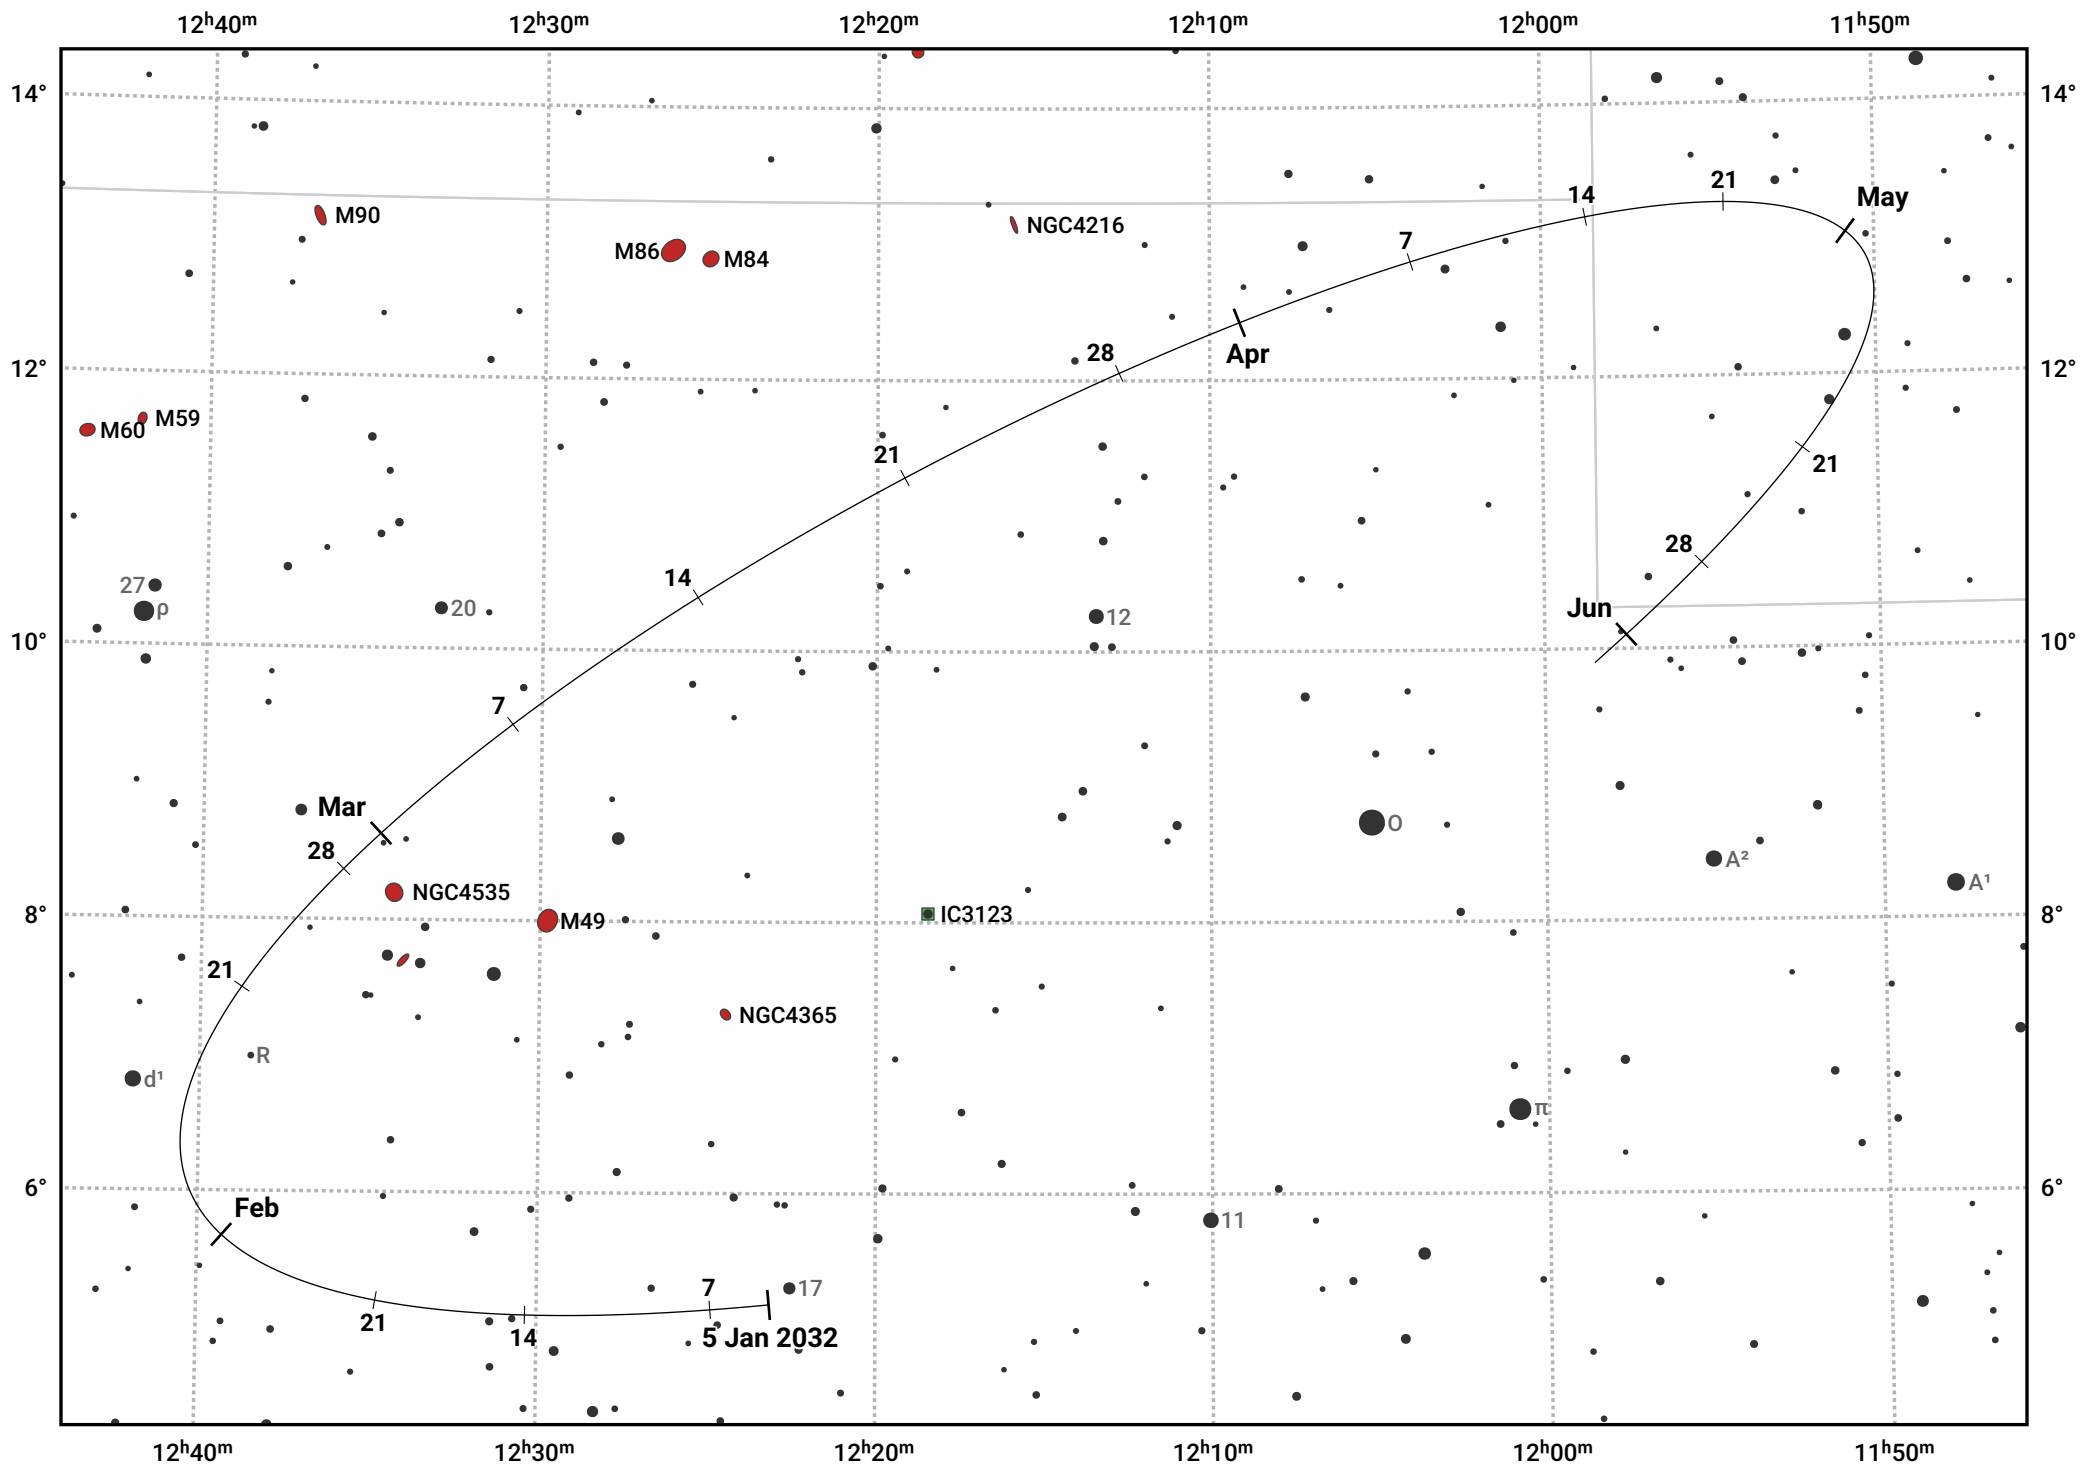

The path of Asteroid 4 Vesta around opposition on 20 Mar 2032

© Dominic Ford 2011–2024. Date markers placed at midnight UTC. Downloaded from <https://in-the-sky.org>

Magnitude scale: • 9.0 • 8.0 • 7.0 • 6.0 • 5.0 ● 4.0

— Ecliptic Plane

● Galaxy
 ■ Bright nebula
 ● Open cluster
 ⊕ Globular cluster

Date	Mag	Phase
2032 Feb 1	7.1	97%
2032 Feb 20	6.7	98%
2032 Mar 1	6.4	99%
2032 Apr 1	6.2	99%
2032 May 1	6.8	97%
2032 Jun 1	7.4	95%