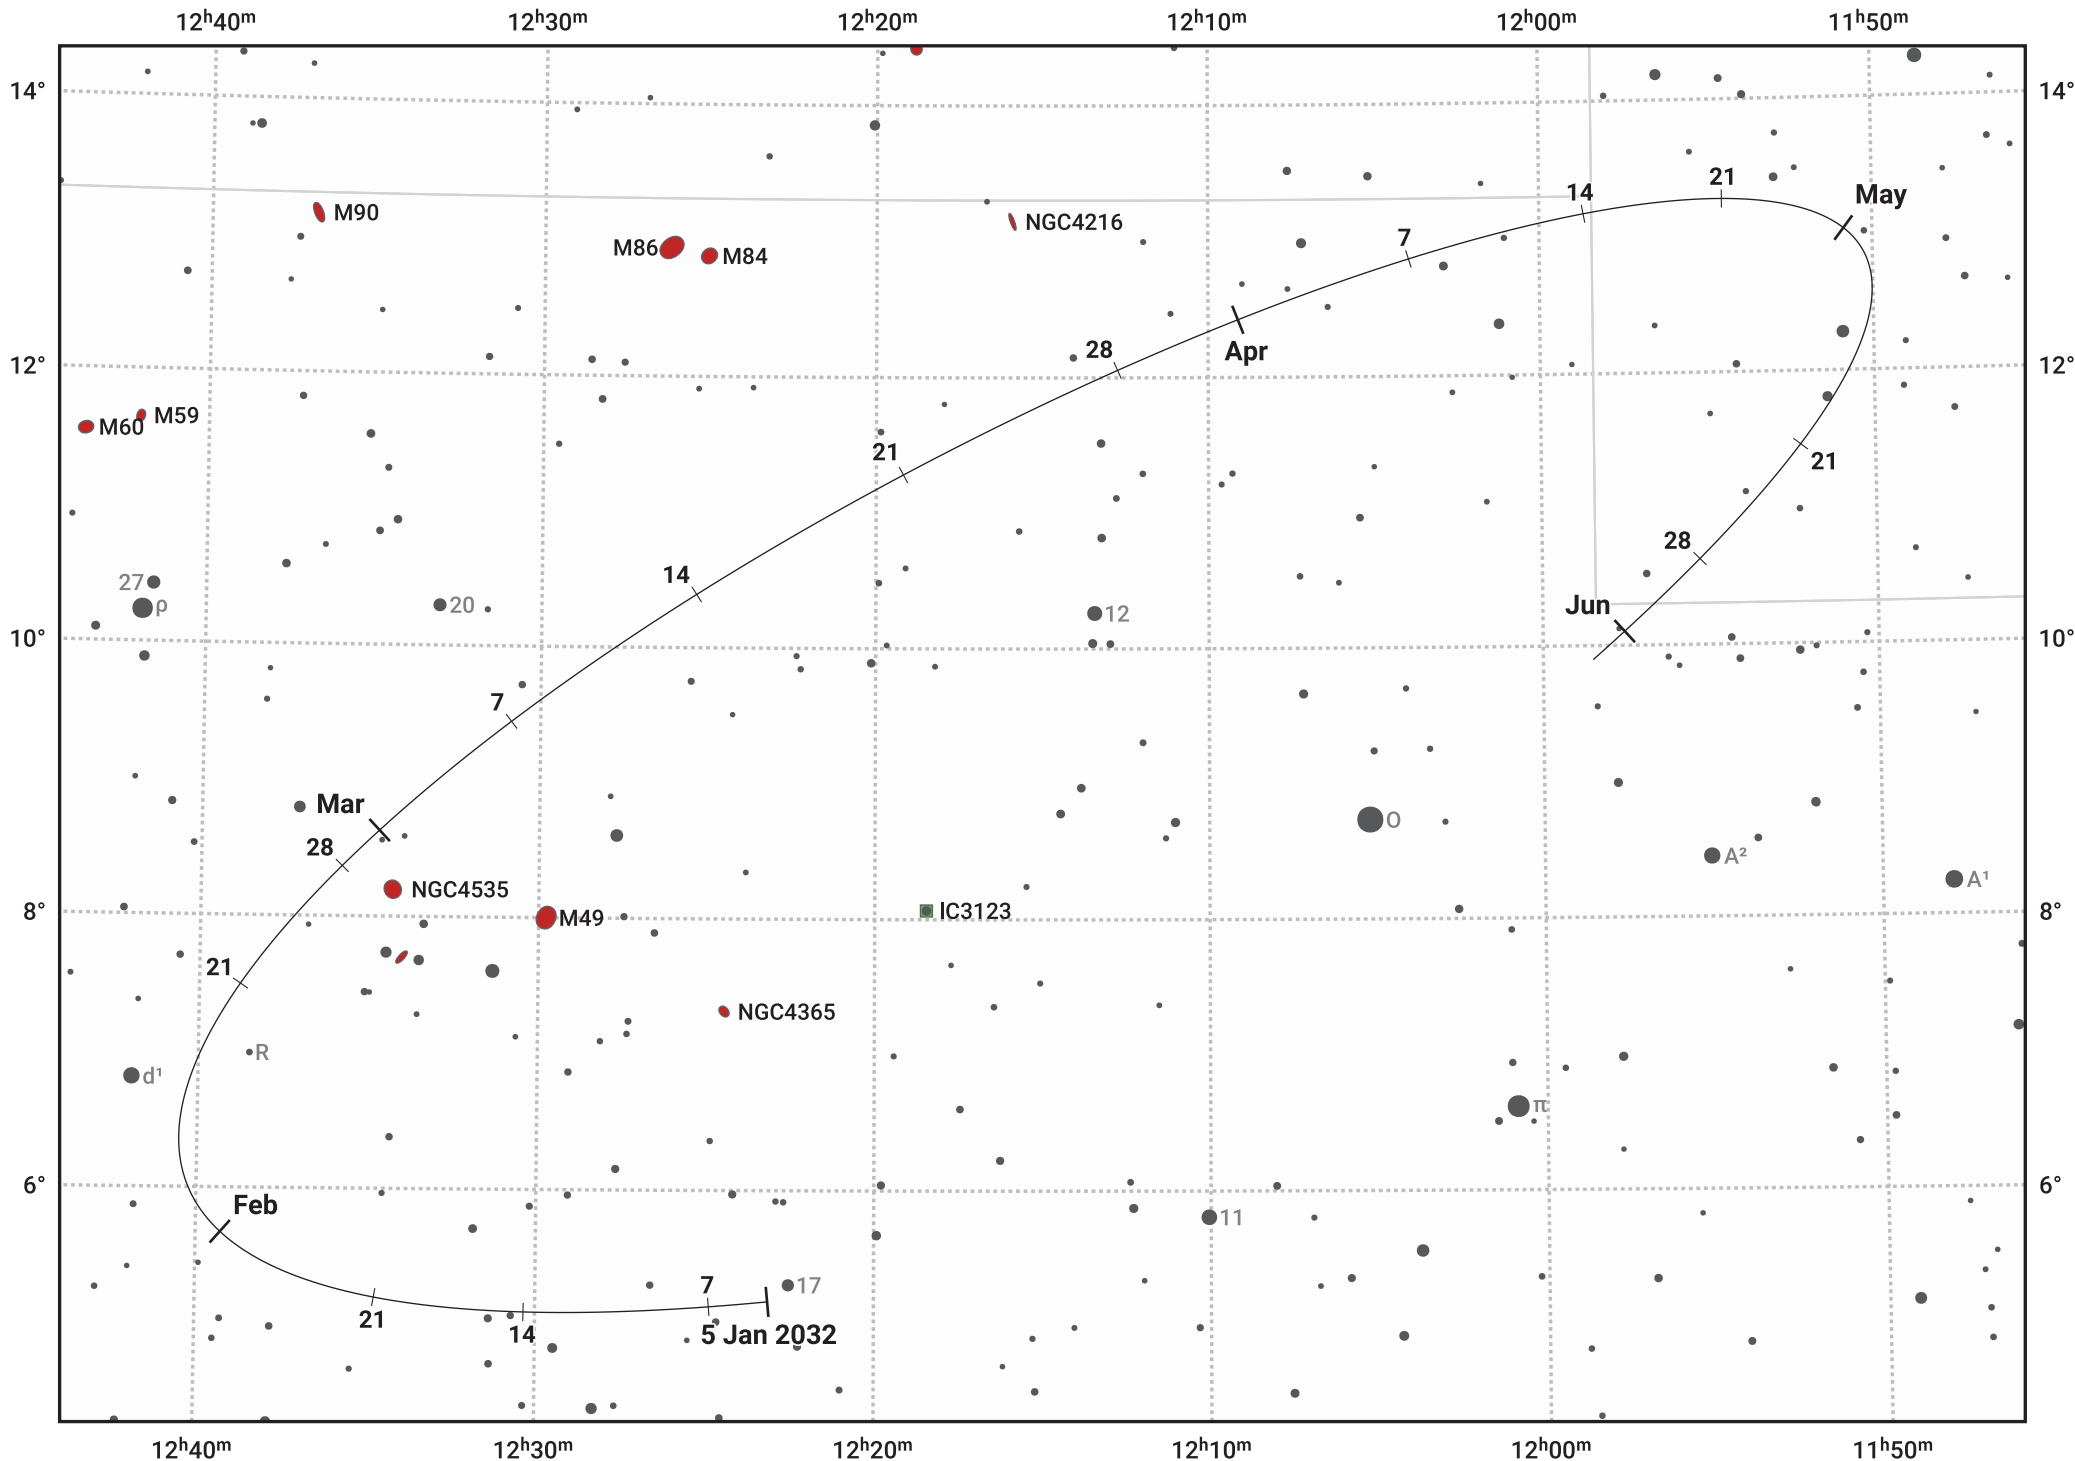

The path of Asteroid 4 Vesta around opposition on 20 Mar 2032

© Dominic Ford 2011–2024. Date markers placed at midnight UTC. Downloaded from <https://in-the-sky.org>

Magnitude scale: ● 9.0 ● 8.0 ● 7.0 ● 6.0 ● 5.0 ● 4.0

— Ecliptic Plane

● Galaxy ● Bright nebula ● Open cluster ● Globular cluster

Date	Mag	Phase
2032 Feb 1	7.1	97%
2032 Feb 20	6.7	98%
2032 Mar 1	6.4	99%
2032 Apr 1	6.2	99%
2032 May 1	6.8	97%
2032 Jun 1	7.4	95%