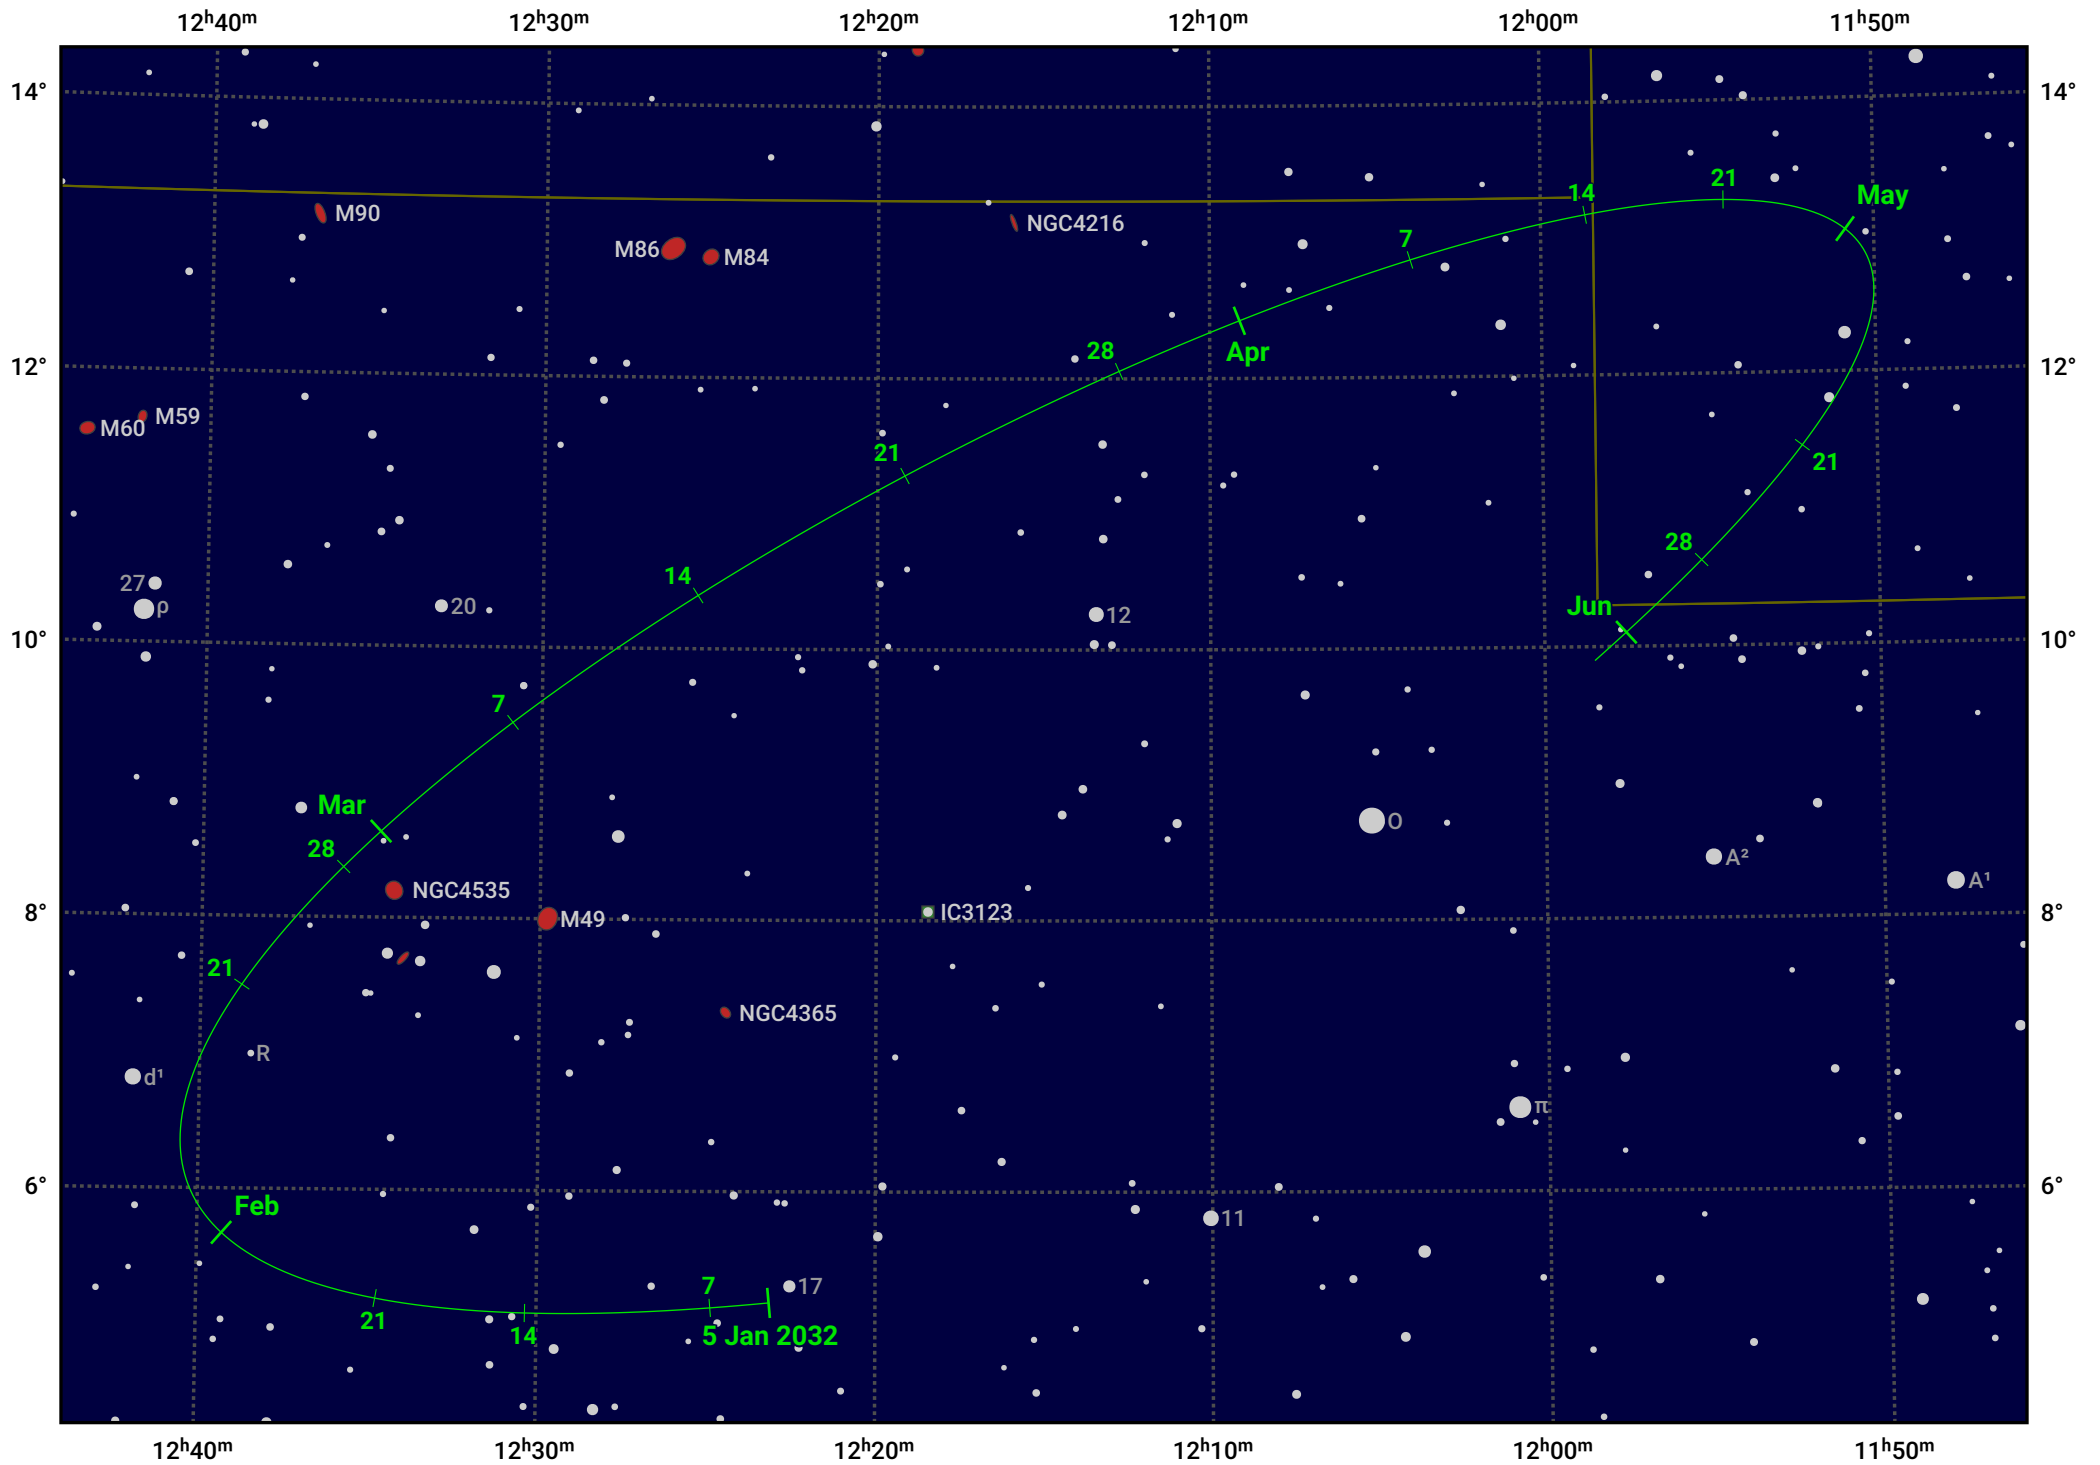

# The path of Asteroid 4 Vesta around opposition on 20 Mar 2032

© Dominic Ford 2011–2024. Date markers placed at midnight UTC. Downloaded from <https://in-the-sky.org>

Magnitude scale: ● 9.0 ● 8.0 ● 7.0 ● 6.0 ● 5.0 ● 4.0

— Ecliptic Plane

● Galaxy ● Bright nebula ● Open cluster ● Globular cluster

| Date        | Mag | Phase |
|-------------|-----|-------|
| 2032 Feb 1  | 7.1 | 97%   |
| 2032 Feb 20 | 6.7 | 98%   |
| 2032 Mar 1  | 6.4 | 99%   |
| 2032 Apr 1  | 6.2 | 99%   |
| 2032 May 1  | 6.8 | 97%   |
| 2032 Jun 1  | 7.4 | 95%   |