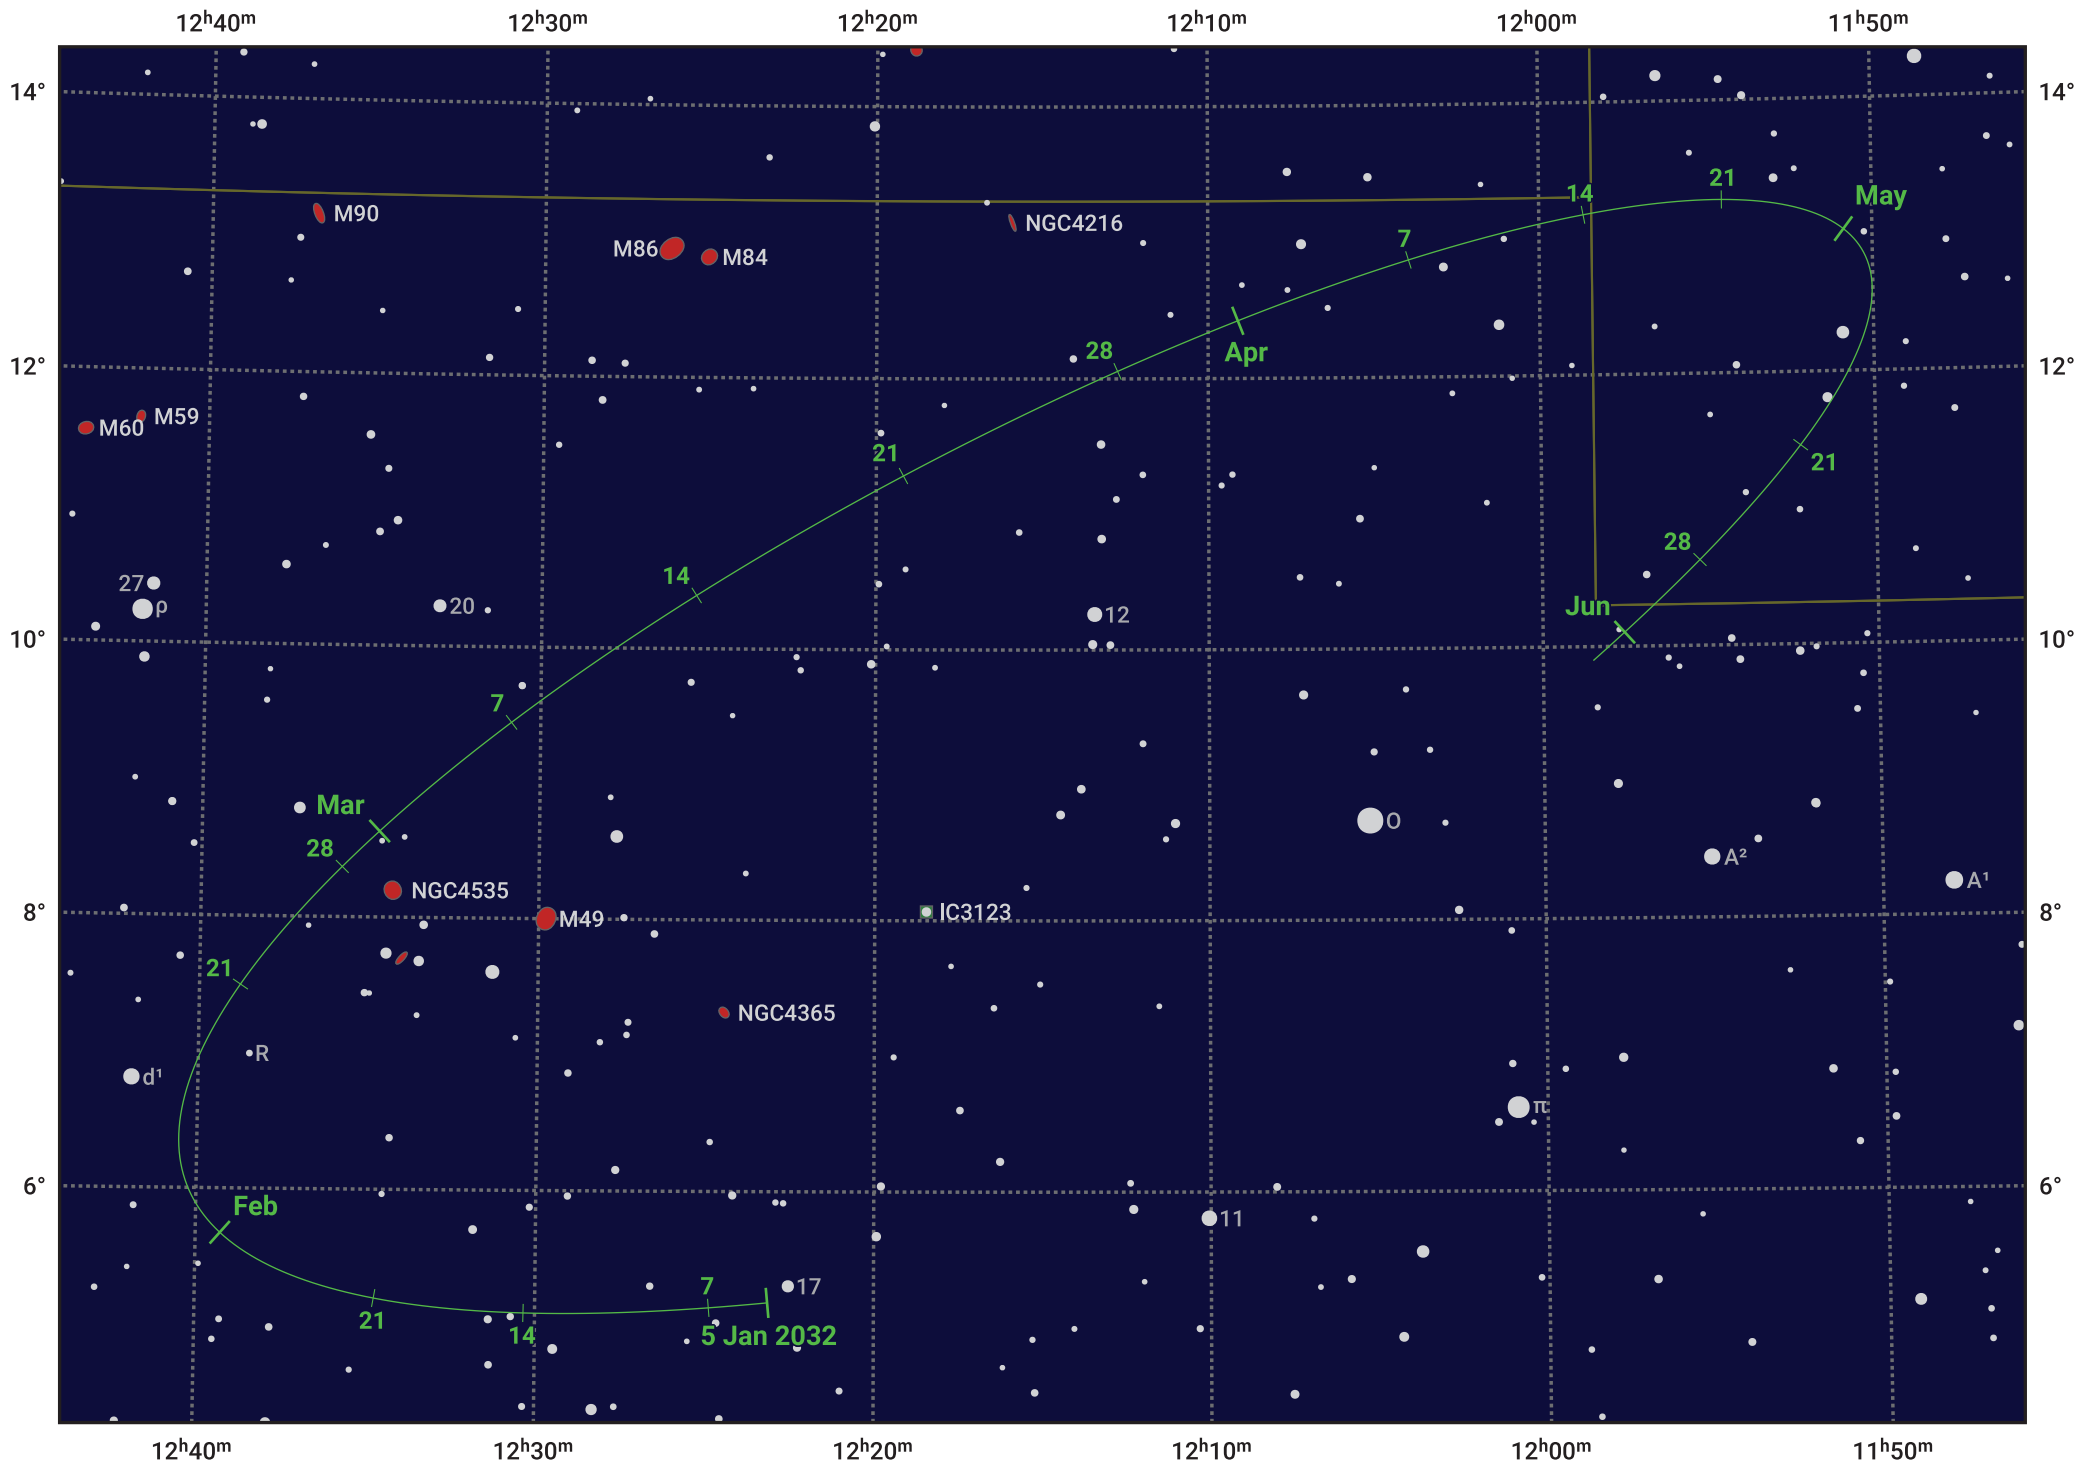

The path of Asteroid 4 Vesta around opposition on 20 Mar 2032

© Dominic Ford 2011–2024. Date markers placed at midnight UTC. Downloaded from <https://in-the-sky.org>

Magnitude scale: ● 9.0 ● 8.0 ● 7.0 ● 6.0 ● 5.0 ● 4.0

— Ecliptic Plane

■ Galaxy
 ■ Bright nebula
 ● Open cluster
 ⊕ Globular cluster

Date	Mag	Phase
2032 Feb 1	7.1	97%
2032 Feb 20	6.7	98%
2032 Mar 1	6.4	99%
2032 Apr 1	6.2	99%
2032 May 1	6.8	97%
2032 Jun 1	7.4	95%