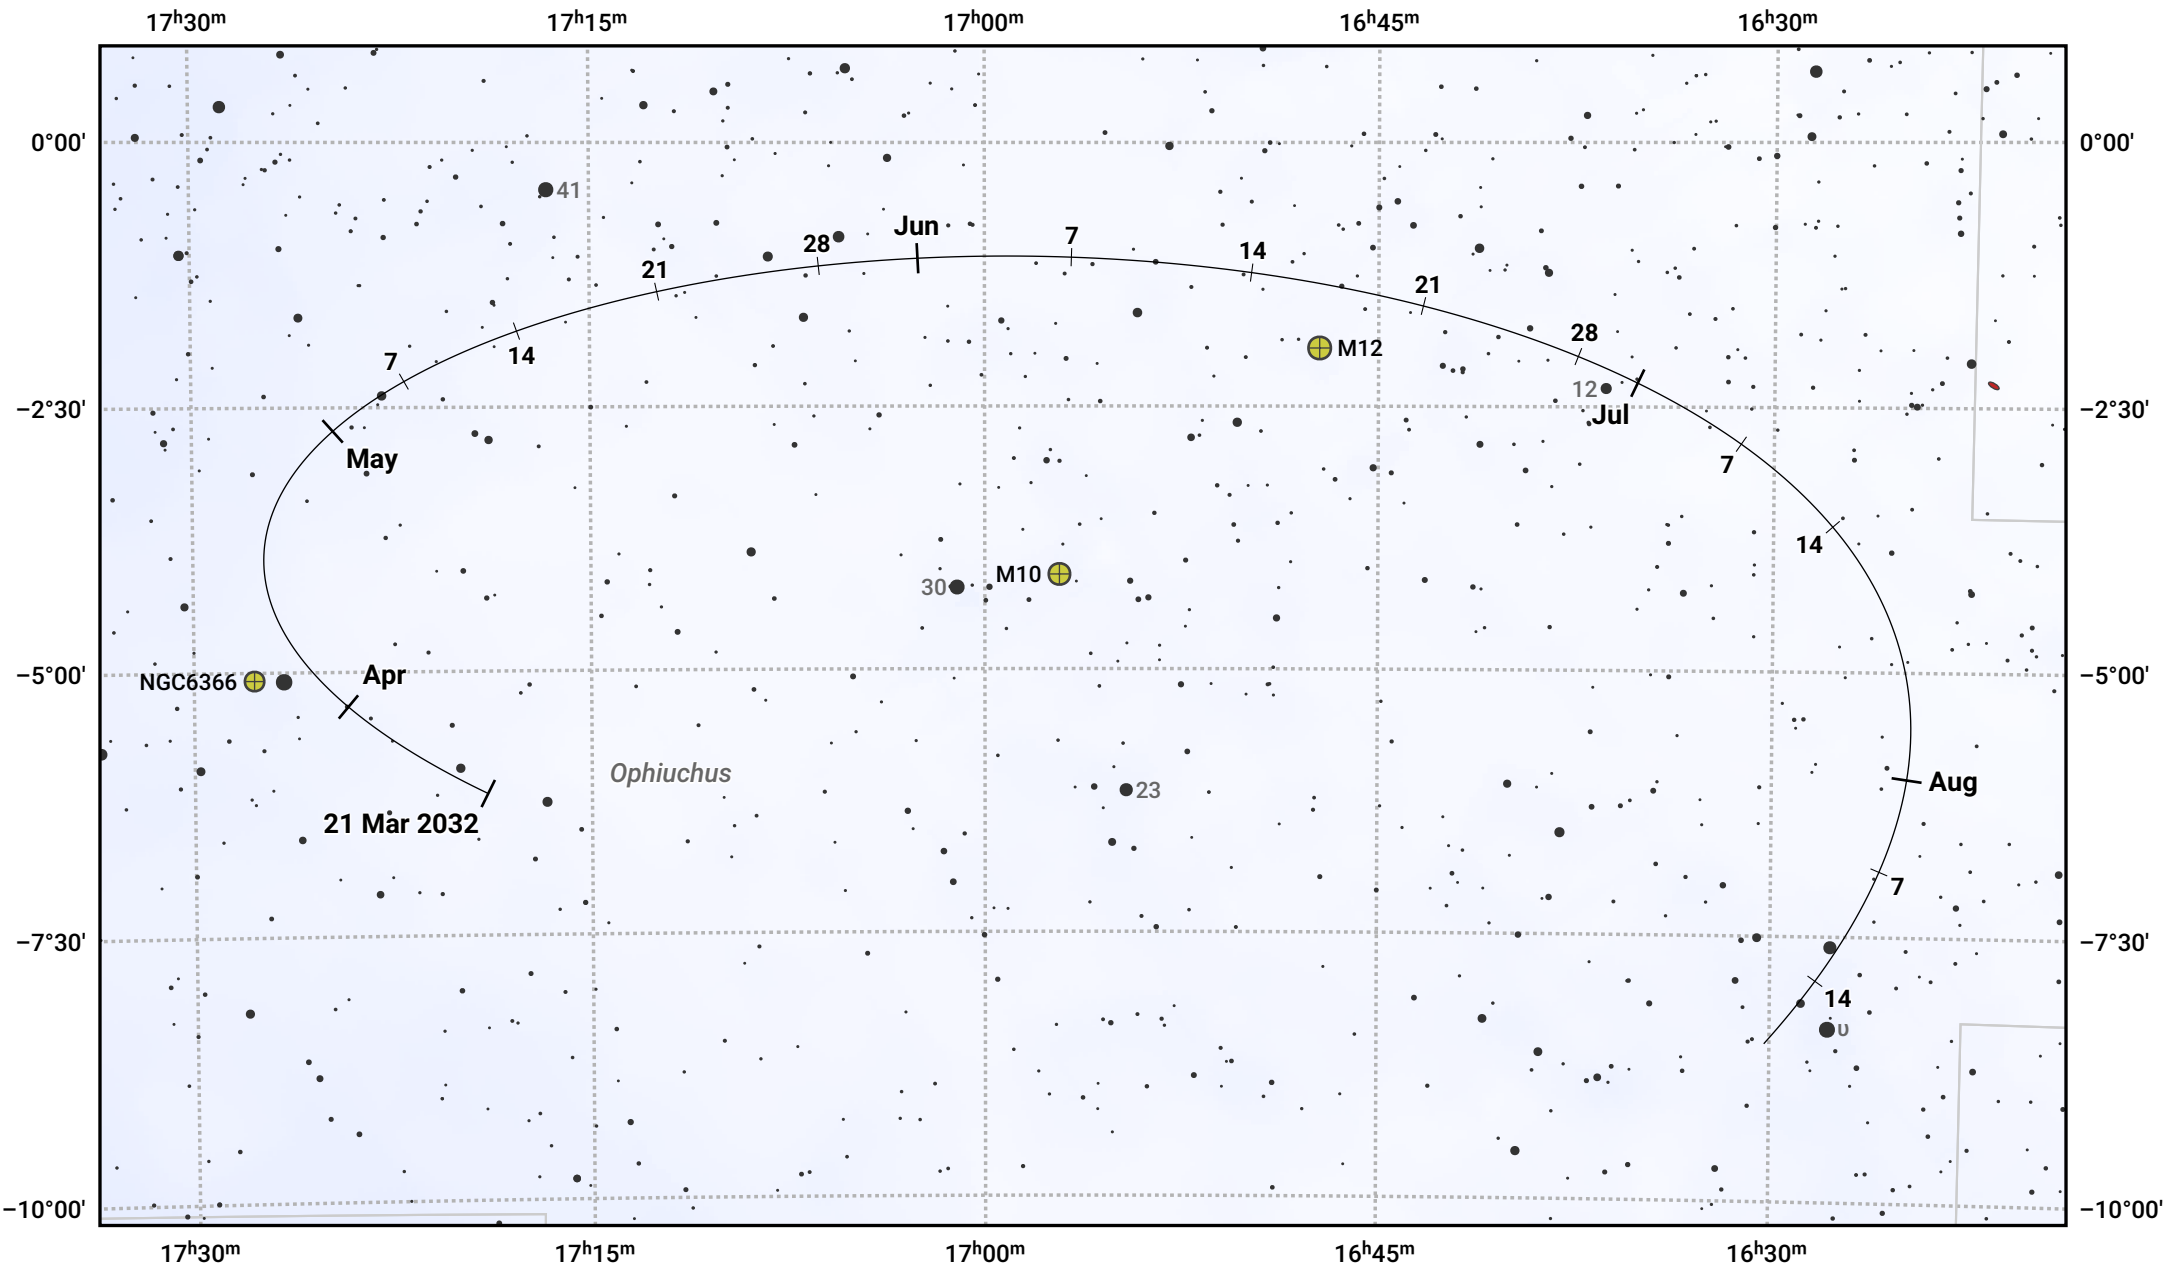

The path of Asteroid 6 Hebe around opposition on 4 Jun 2032

© Dominic Ford 2011–2024. Date markers placed at midnight UTC. Downloaded from <https://in-the-sky.org>

Magnitude scale: ● 10.0 ● 9.0 ● 8.0 ● 7.0 ● 6.0 ● 5.0 ● 4.0

— Ecliptic Plane

● Galaxy ■ Bright nebula ● Open cluster ● Globular cluster

Date	Mag	Phase
2032 Apr 1	10.6	97%
2032 May 1	10.0	98%
2032 May 13	9.7	99%
2032 Jun 1	9.4	99%
2032 Jul 1	9.6	99%
2032 Aug 1	10.1	97%