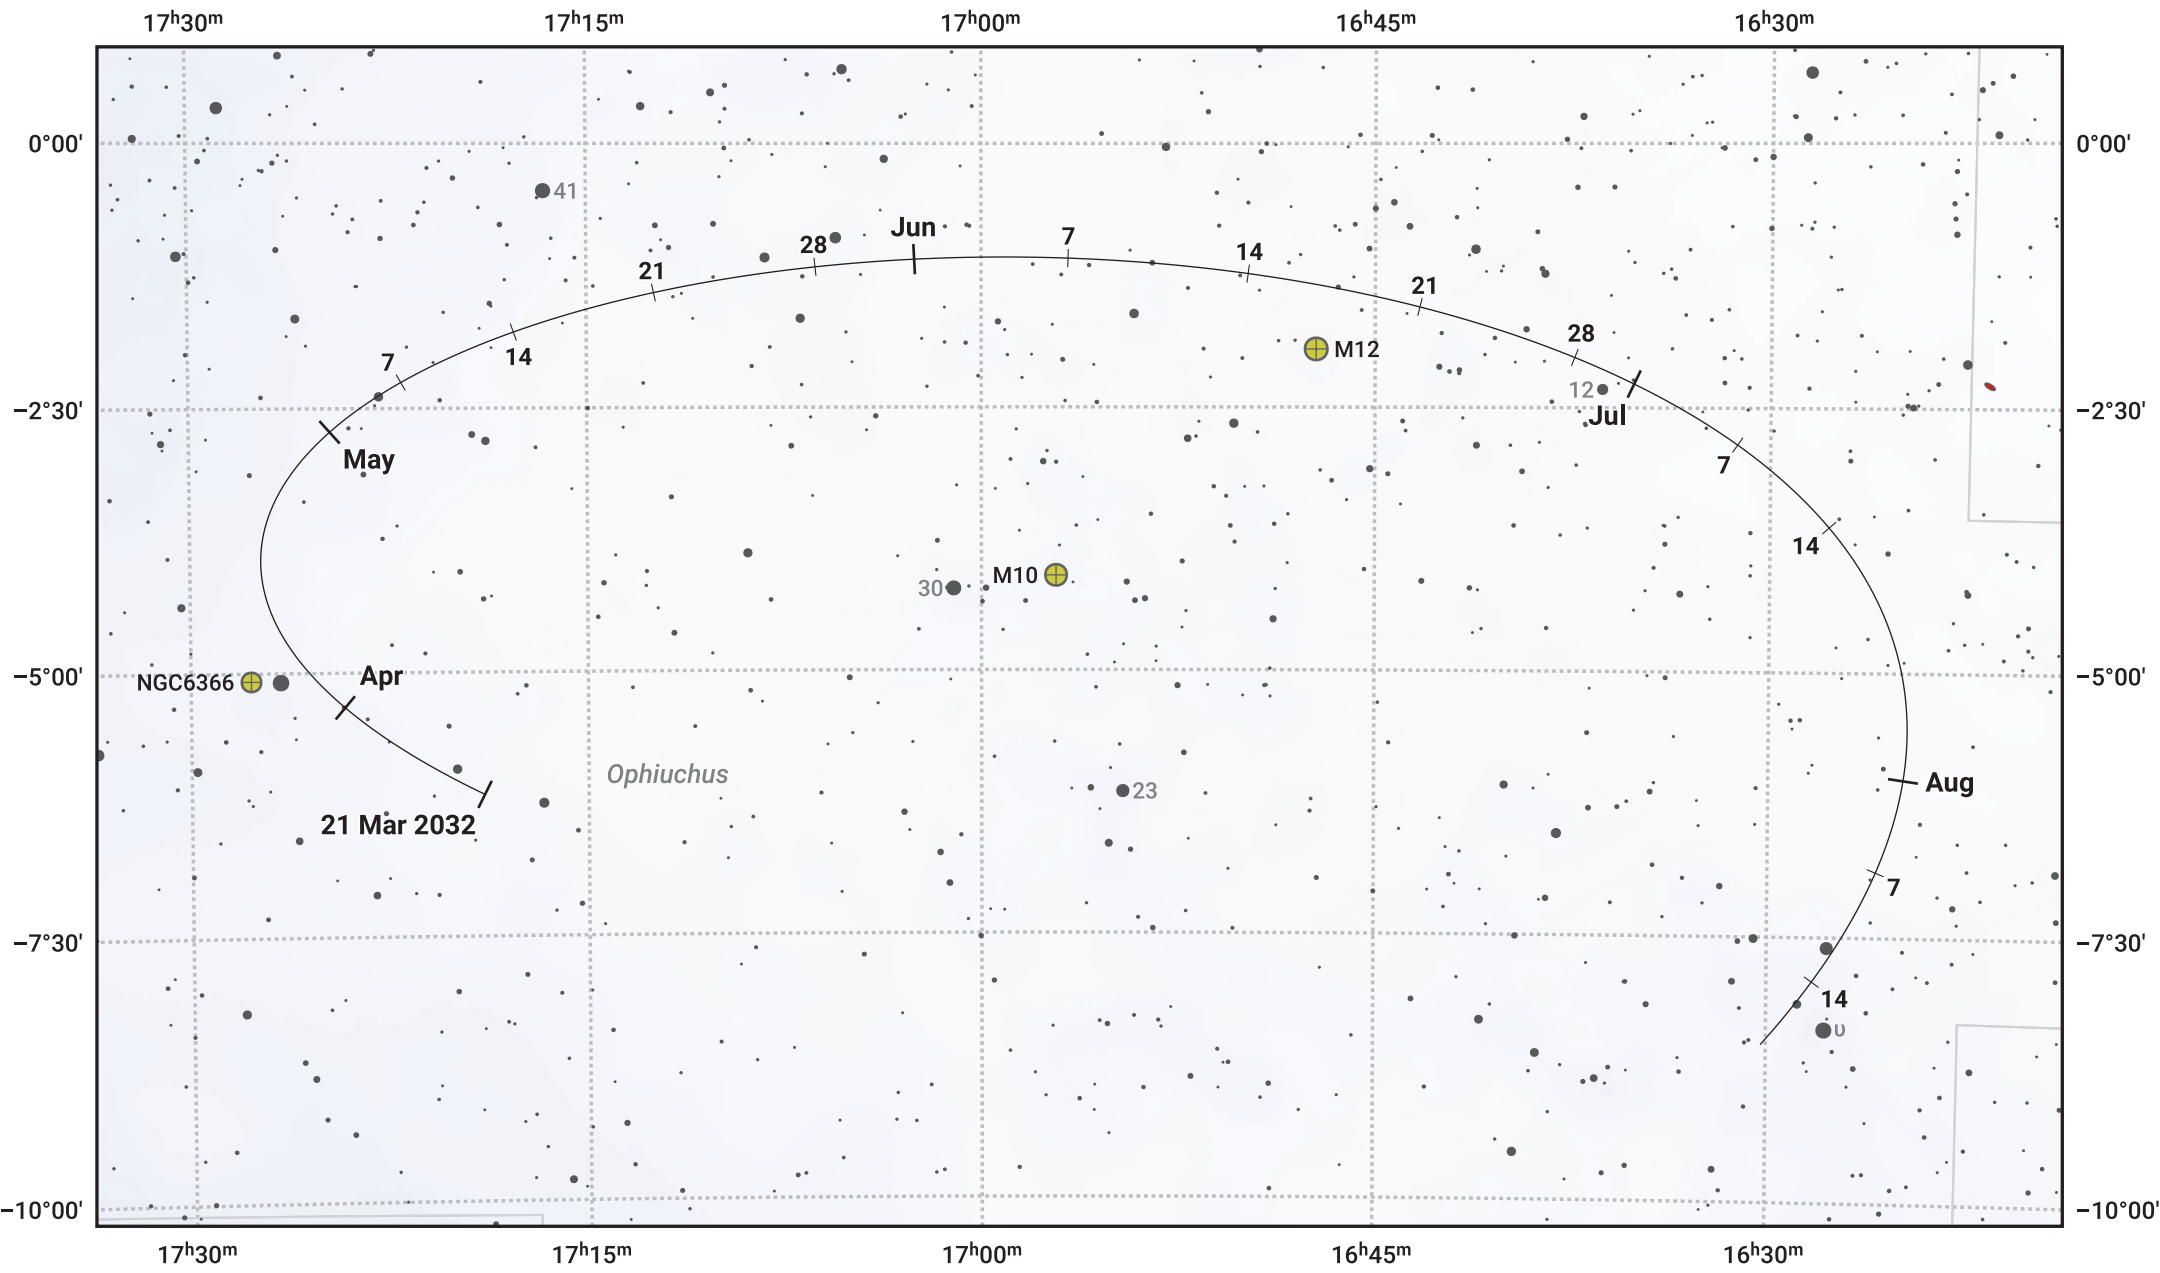

The path of Asteroid 6 Hebe around opposition on 4 Jun 2032

© Dominic Ford 2011–2024. Date markers placed at midnight UTC. Downloaded from <https://in-the-sky.org>

Magnitude scale: 10.0 9.0 8.0 7.0 6.0 5.0 4.0

— Ecliptic Plane

Galaxy Bright nebula Open cluster Globular cluster

Date	Mag	Phase
2032 Apr 1	10.6	97%
2032 May 1	10.0	98%
2032 May 13	9.7	99%
2032 Jun 1	9.4	99%
2032 Jul 1	9.6	99%
2032 Aug 1	10.1	97%