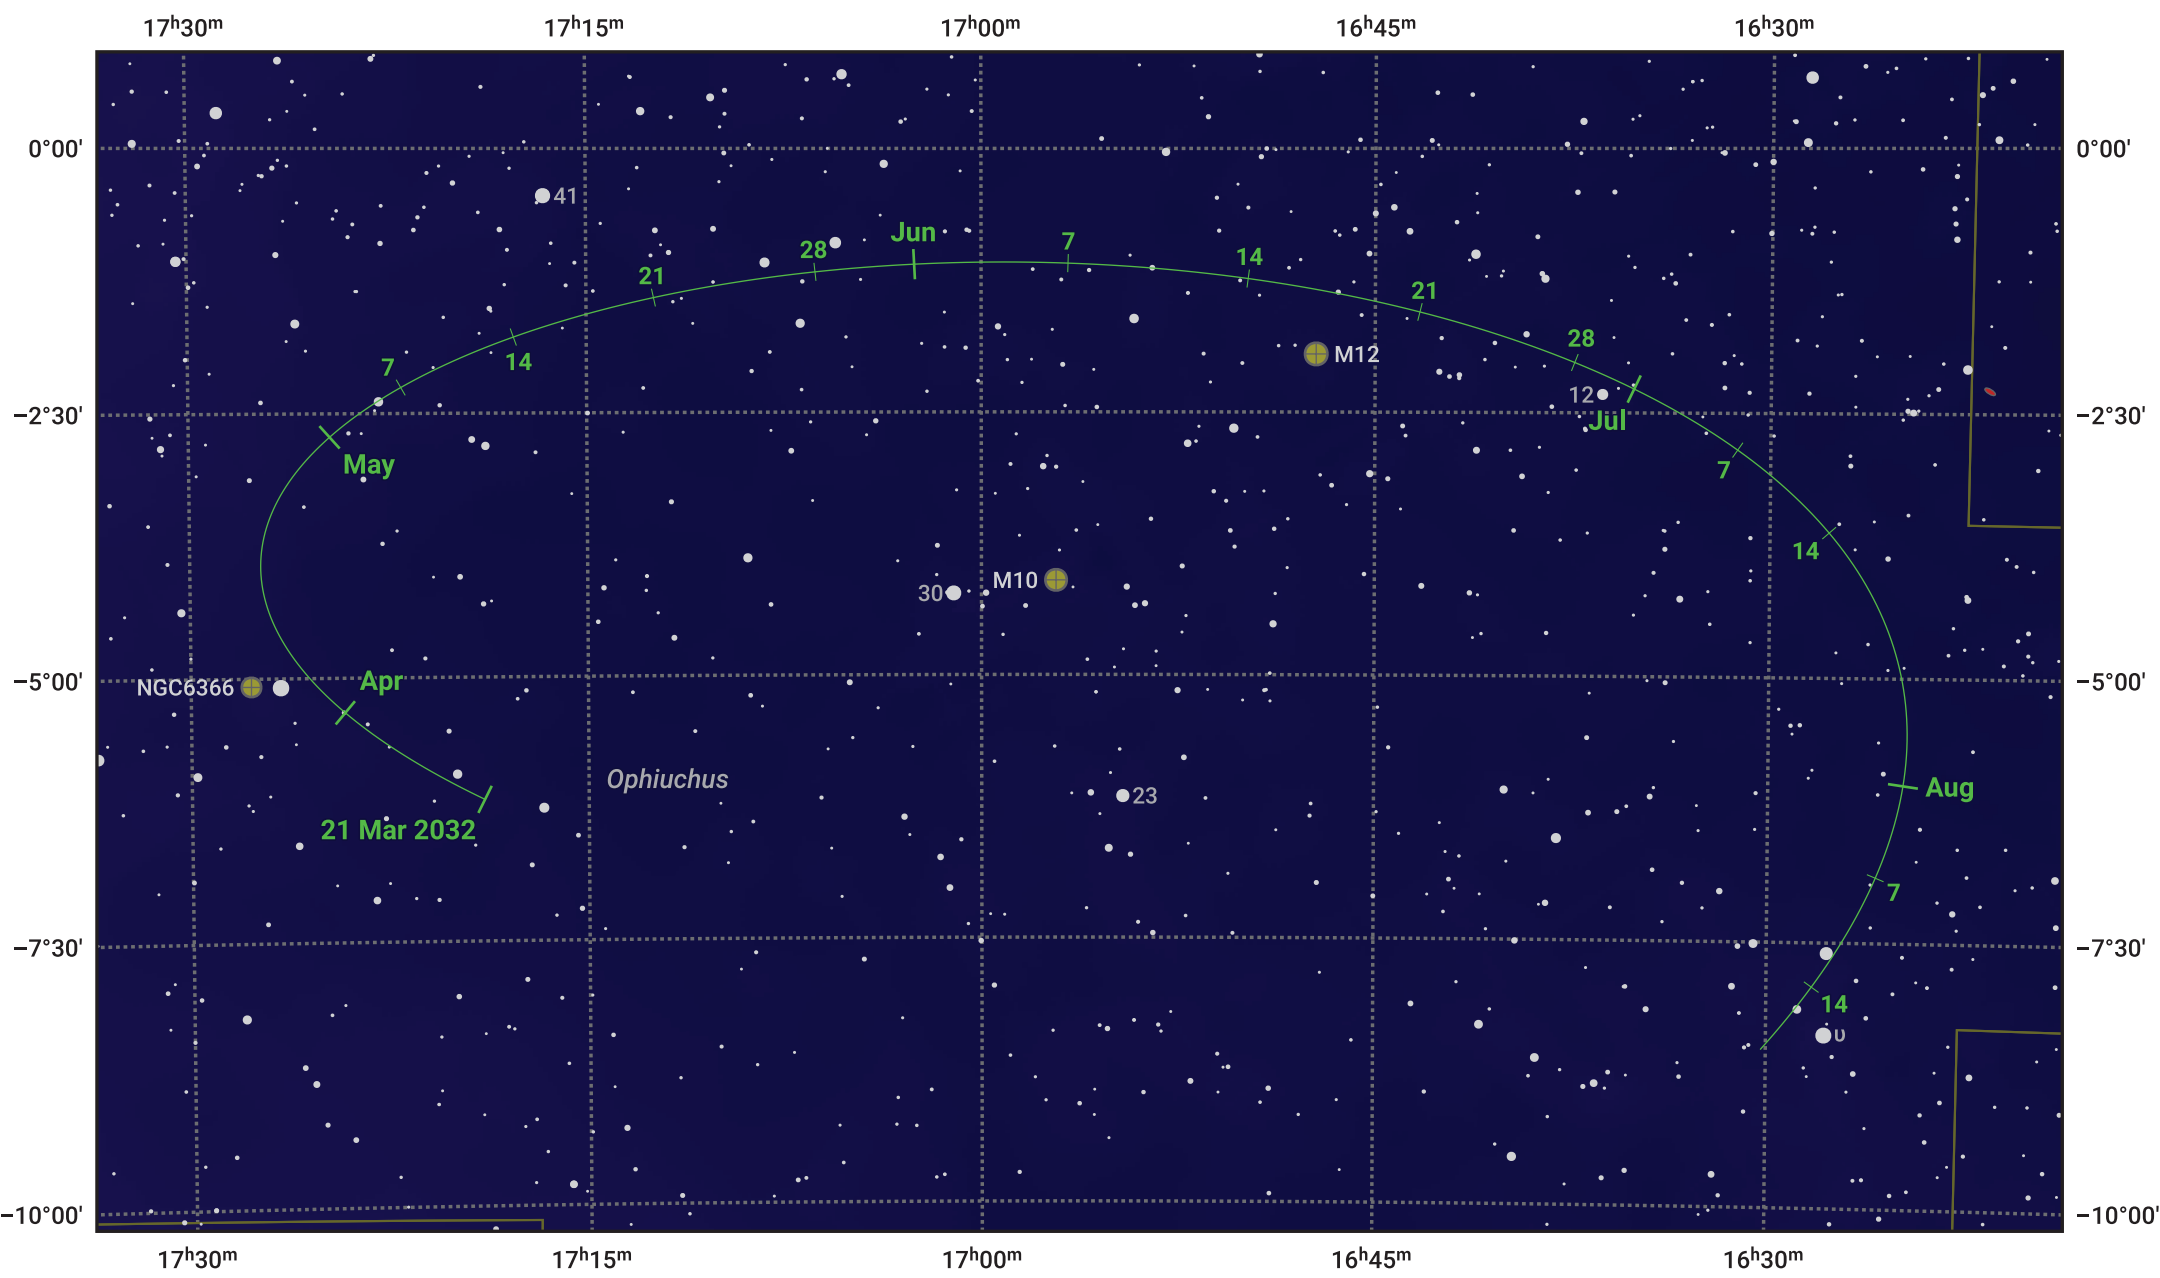

The path of Asteroid 6 Hebe around opposition on 4 Jun 2032

© Dominic Ford 2011–2024. Date markers placed at midnight UTC. Downloaded from <https://in-the-sky.org>

Magnitude scale: 10.0 9.0 8.0 7.0 6.0 5.0 4.0

Ecliptic Plane

Galaxy Bright nebula Open cluster Globular cluster

Date	Mag	Phase
2032 Apr 1	10.6	97%
2032 May 1	10.0	98%
2032 May 13	9.7	99%
2032 Jun 1	9.4	99%
2032 Jul 1	9.6	99%
2032 Aug 1	10.1	97%