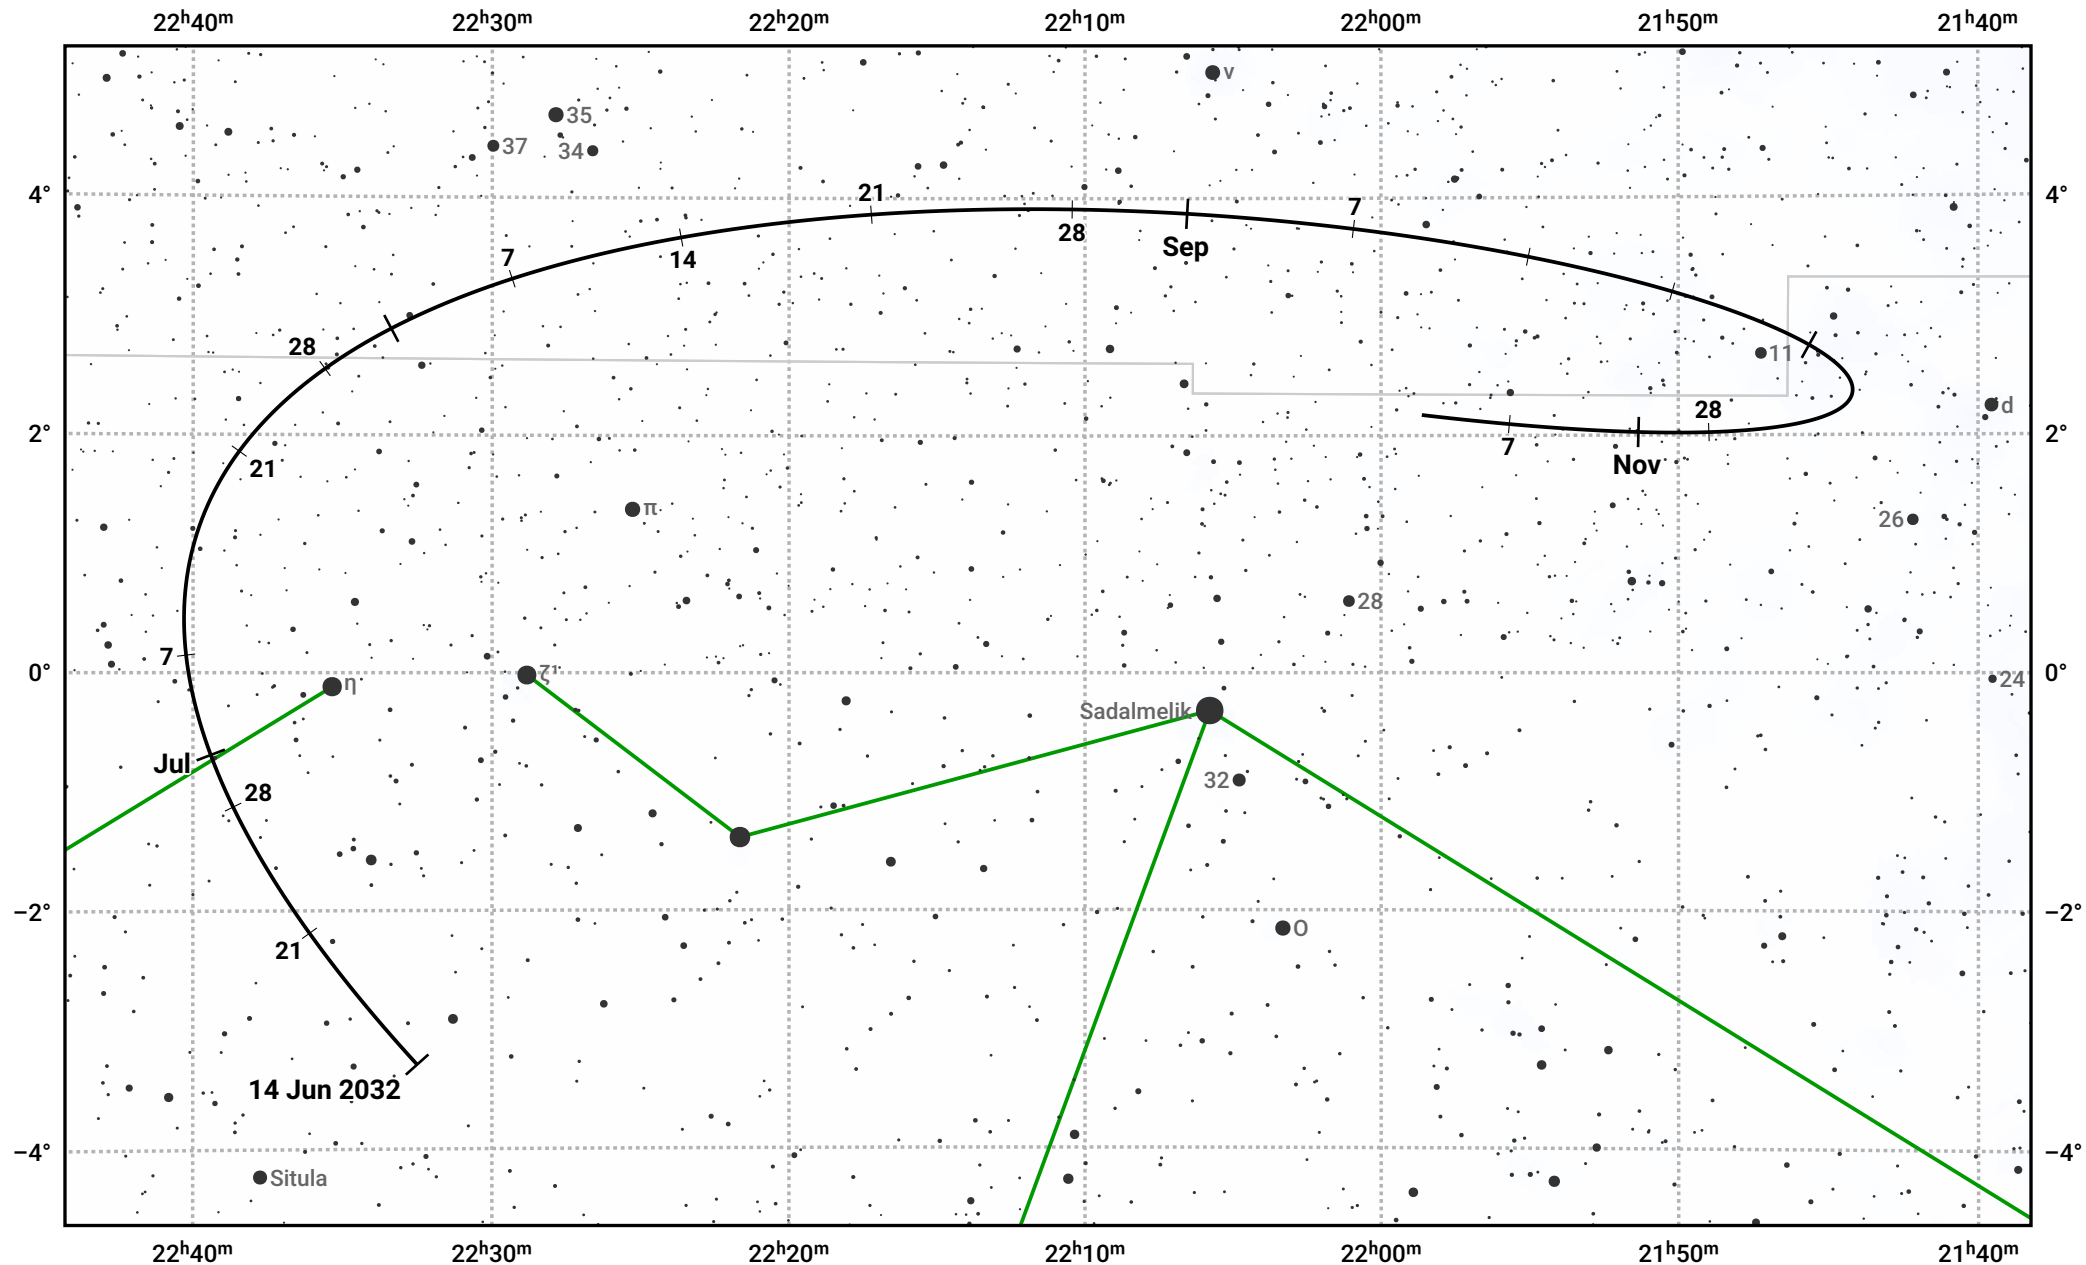

The path of Asteroid 15 Eunomia around opposition on 28 Aug 2032

© Dominic Ford 2011–2024. Date markers placed at midnight UTC. Downloaded from <https://in-the-sky.org>

Magnitude scale: 11.0 10.0 9.0 8.0 7.0 6.0 5.0 4.0 3.0 2.0

— Ecliptic Plane

- Galaxy
- Bright nebula
- Open cluster
- Globular cluster

Date	Mag	Phase
2032 Jul 1	9.6	96%
2032 Jul 29	8.9	98%
2032 Aug 1	8.9	99%
2032 Sep 1	8.3	100%
2032 Oct 1	8.8	98%
2032 Nov 1	9.4	95%