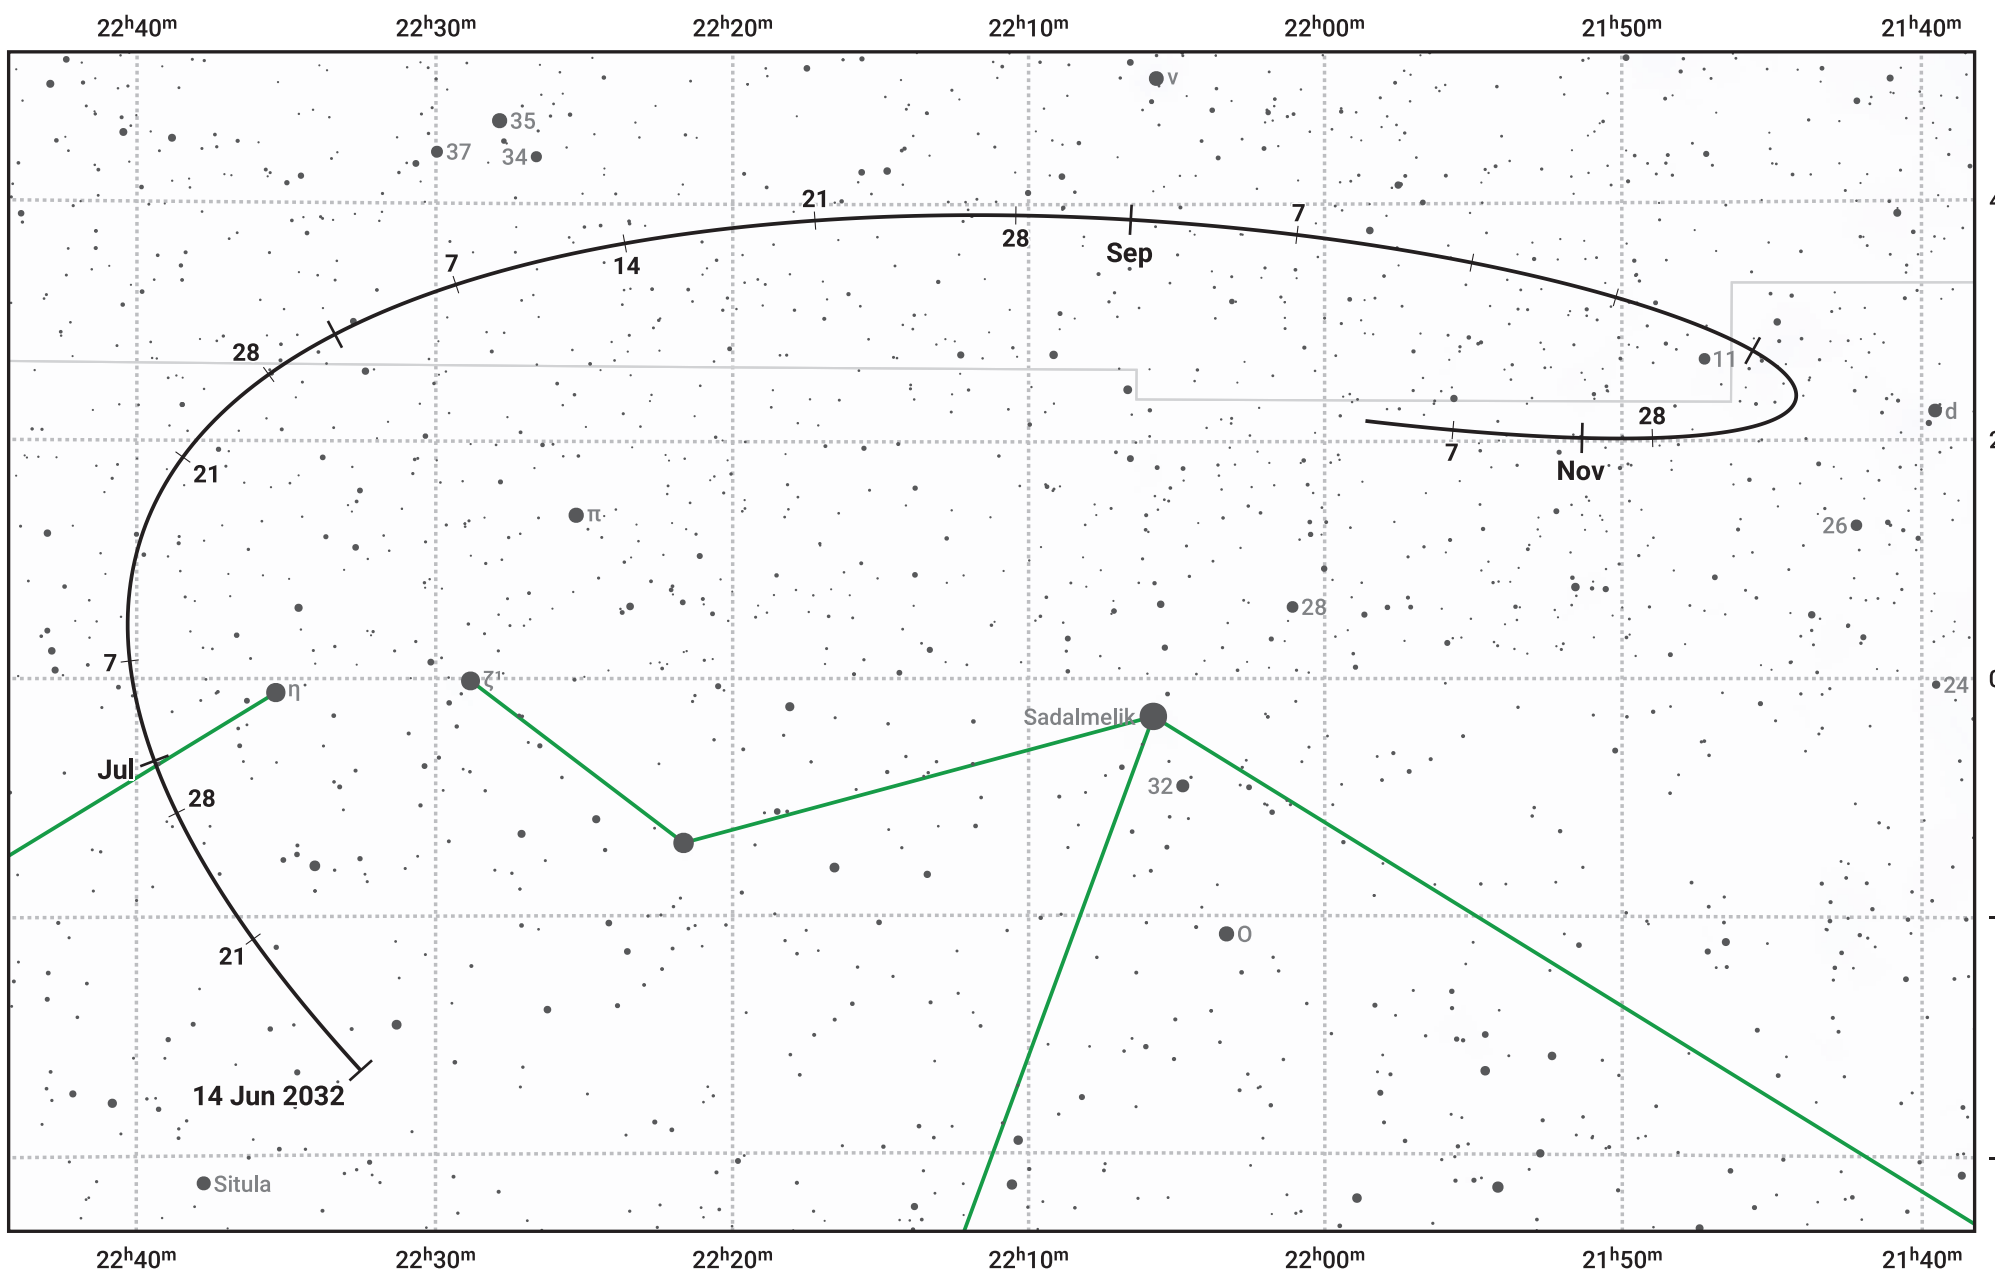

The path of Asteroid 15 Eunomia around opposition on 28 Aug 2032

© Dominic Ford 2011–2024. Date markers placed at midnight UTC. Downloaded from <https://in-the-sky.org>

Magnitude scale: 11.0 10.0 9.0 8.0 7.0 6.0 5.0 4.0 3.0 2.0

— Ecliptic Plane

- Galaxy
- Bright nebula
- Open cluster
- ⊕ Globular cluster

Date	Mag	Phase
2032 Jul 1	9.6	96%
2032 Jul 29	8.9	98%
2032 Aug 1	8.9	99%
2032 Sep 1	8.3	100%
2032 Oct 1	8.8	98%
2032 Nov 1	9.4	95%