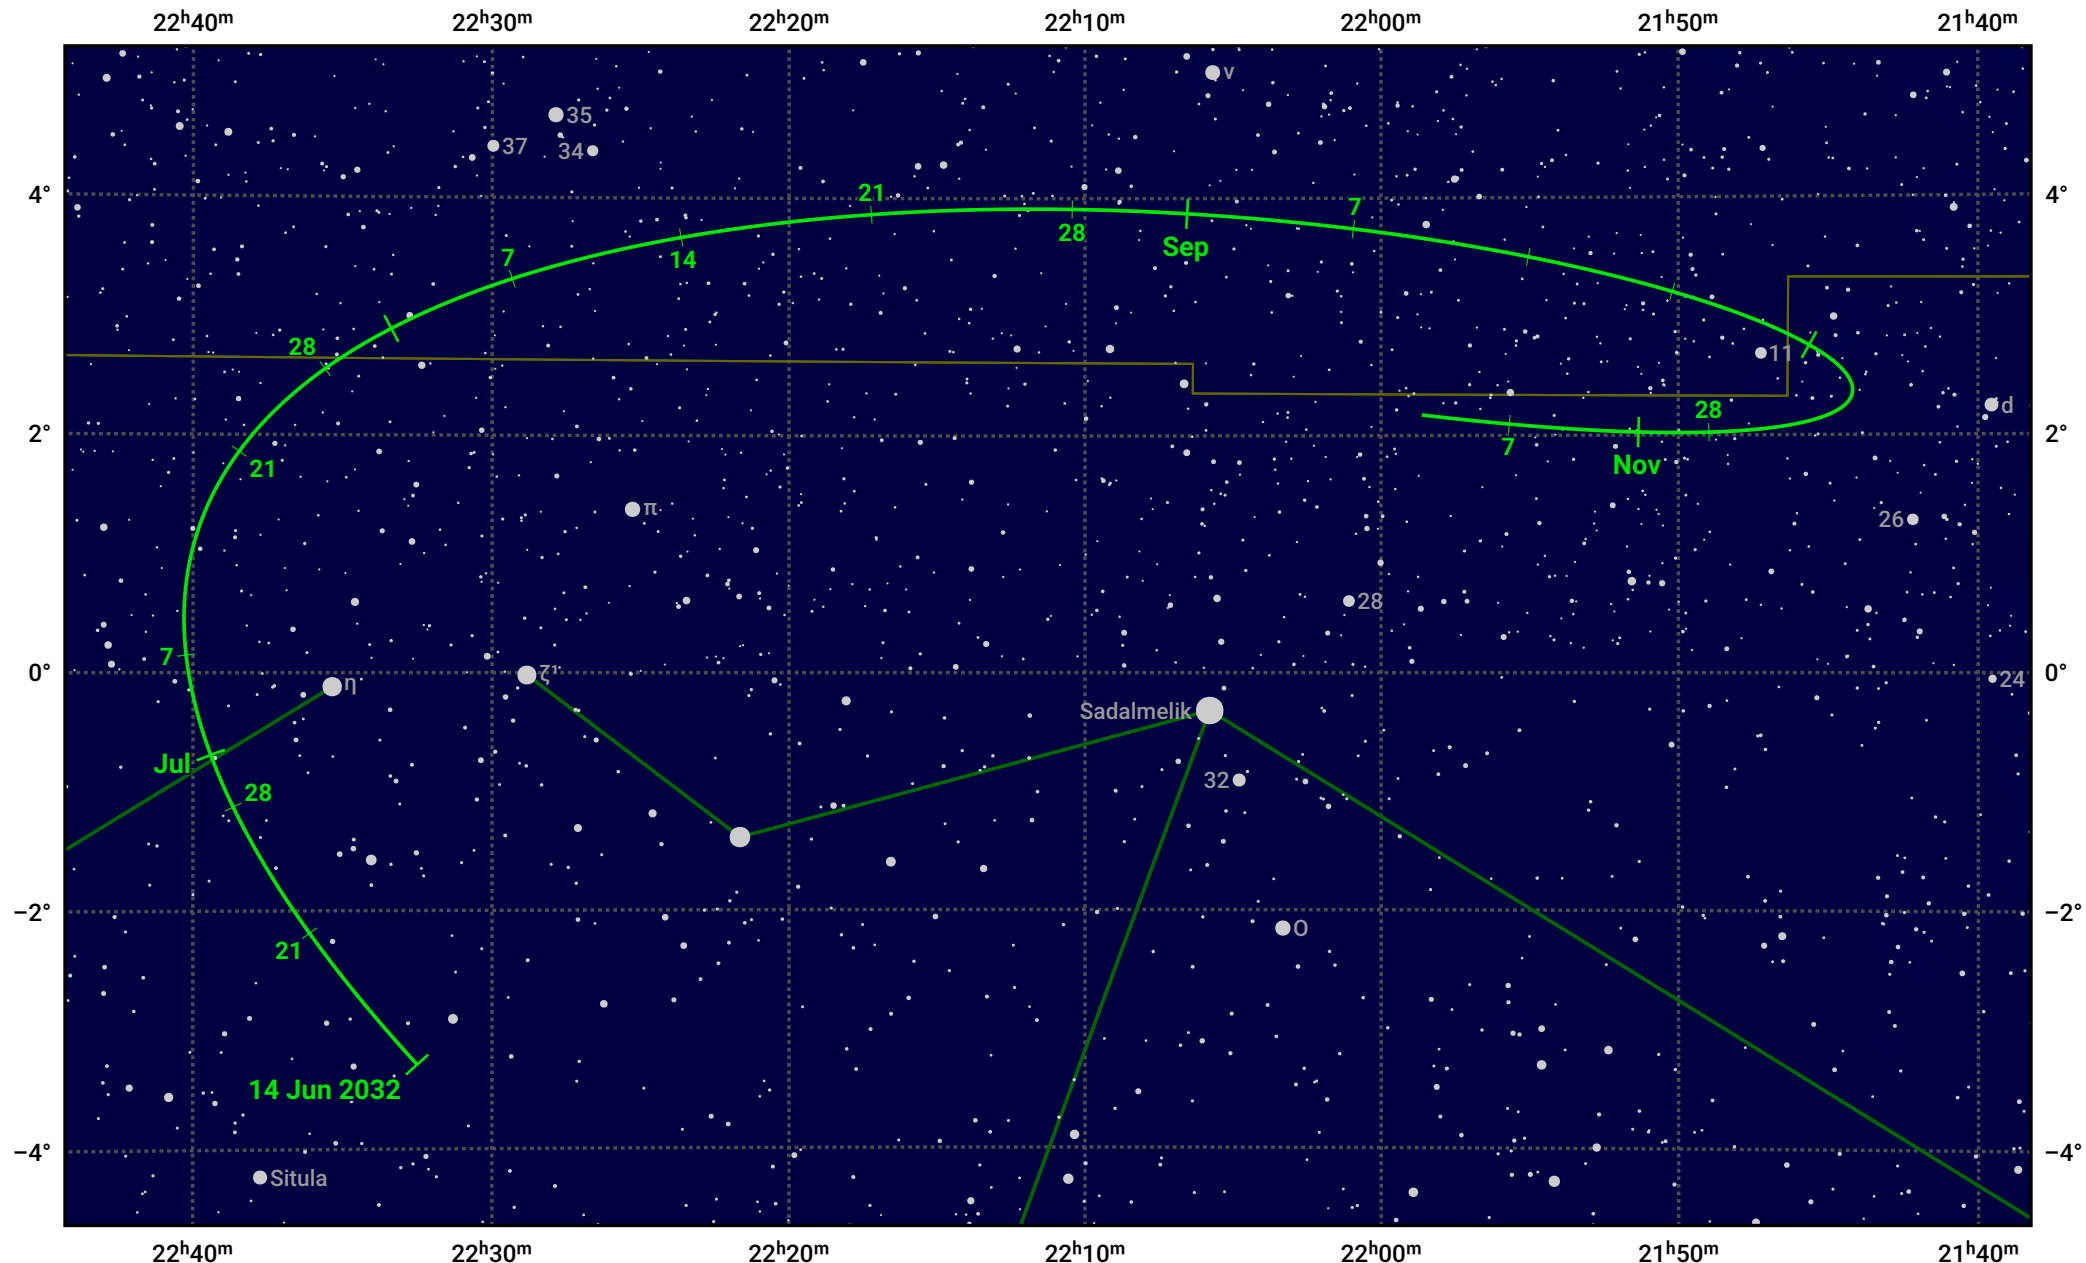

# The path of Asteroid 15 Eunomia around opposition on 28 Aug 2032

© Dominic Ford 2011–2024. Date markers placed at midnight UTC. Downloaded from <https://in-the-sky.org>

Magnitude scale: 11.0 10.0 9.0 8.0 7.0 6.0 5.0 4.0 3.0 2.0

— Ecliptic Plane

- Galaxy
- Bright nebula
- Open cluster
- Globular cluster

Date	Mag	Phase
2032 Jul 1	9.6	96%
2032 Jul 29	8.9	98%
2032 Aug 1	8.9	99%
2032 Sep 1	8.3	100%
2032 Oct 1	8.8	98%
2032 Nov 1	9.4	95%