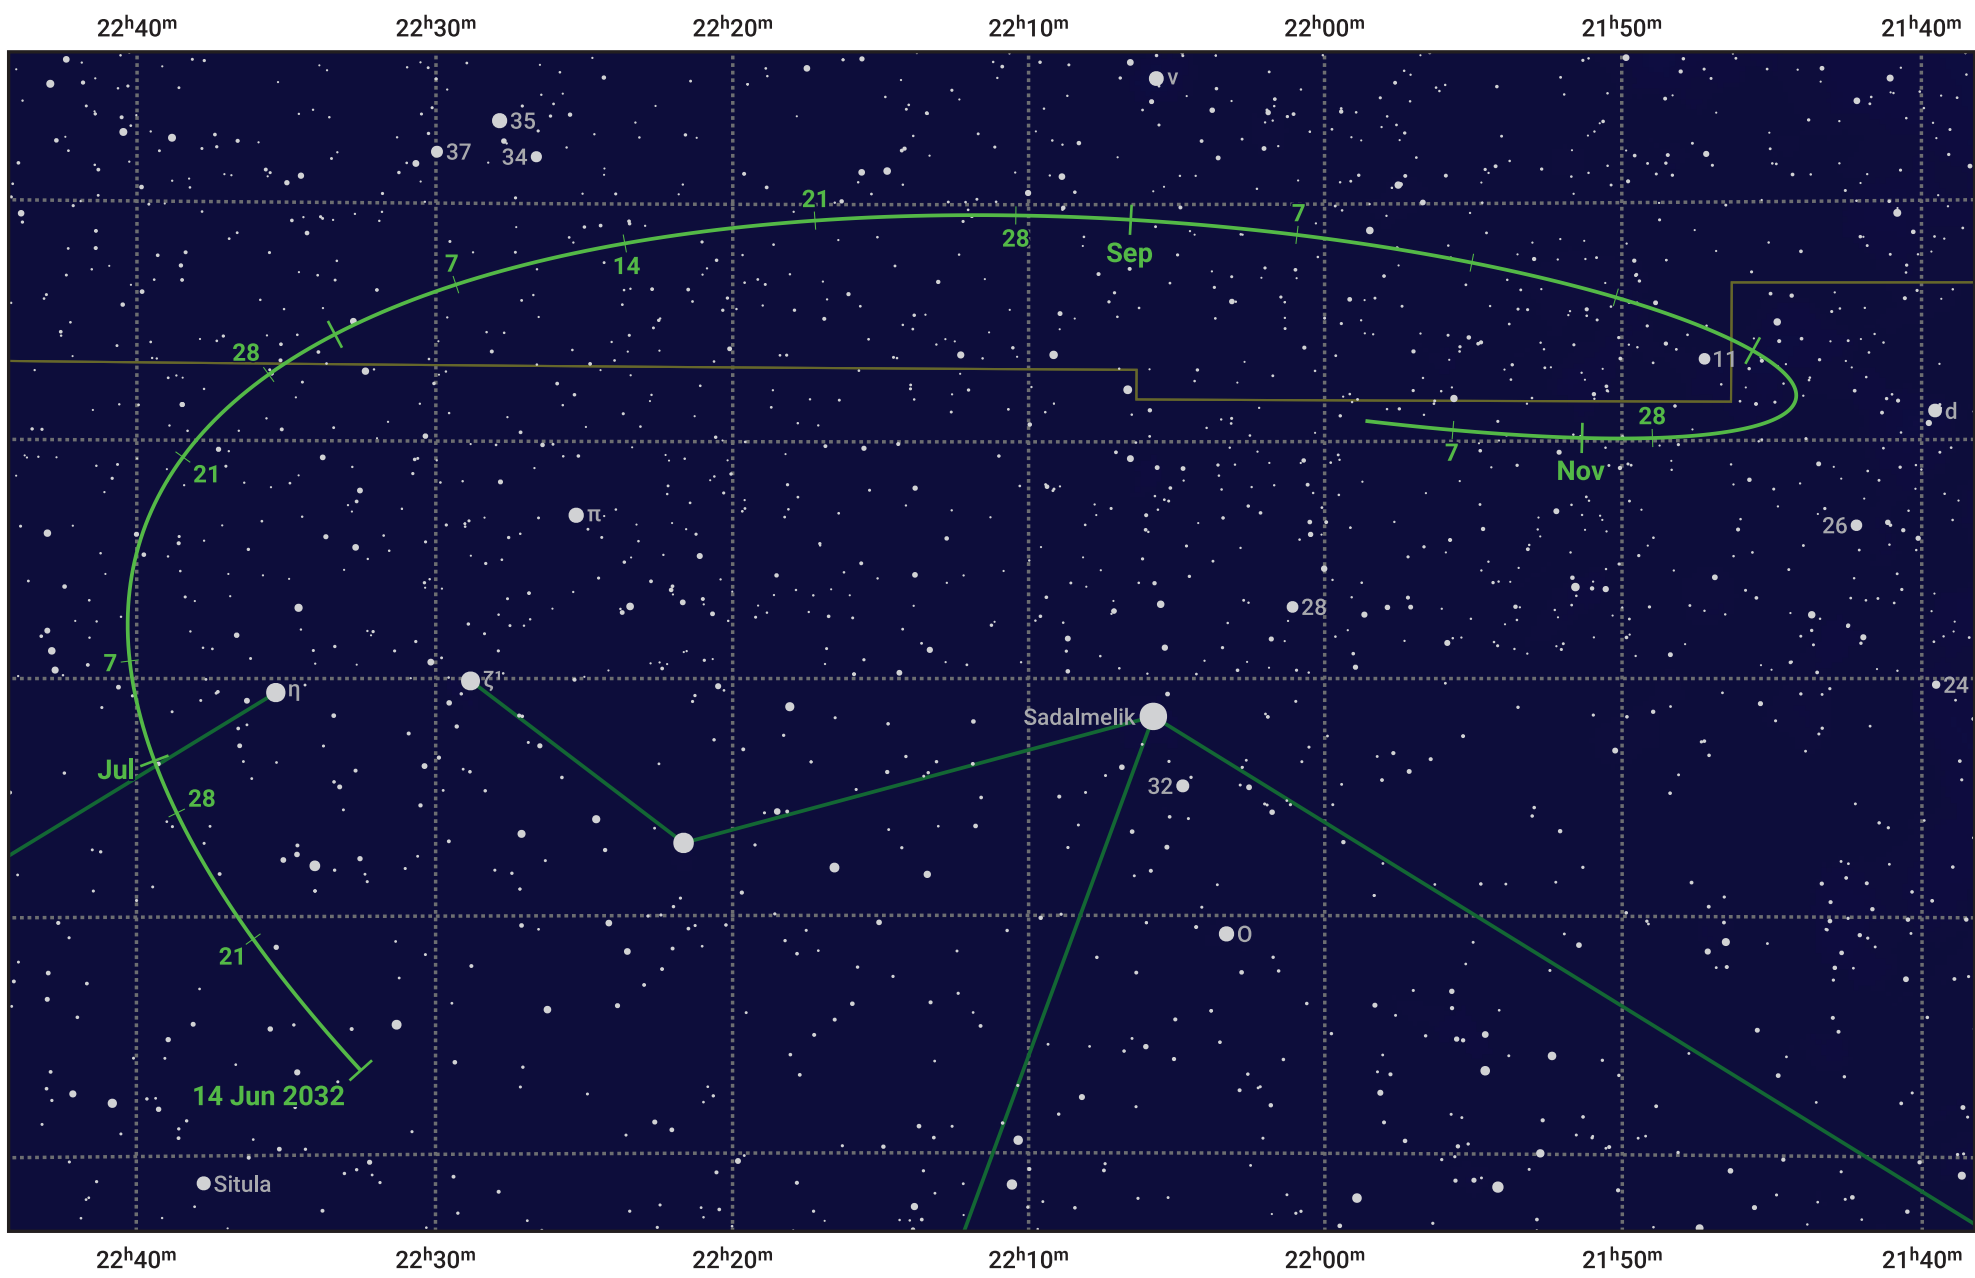

The path of Asteroid 15 Eunomia around opposition on 28 Aug 2032

© Dominic Ford 2011–2024. Date markers placed at midnight UTC. Downloaded from <https://in-the-sky.org>

Magnitude scale: 11.0 10.0 9.0 8.0 7.0 6.0 5.0 4.0 3.0 2.0

— Ecliptic Plane

- Galaxy
- Bright nebula
- Open cluster
- ⊕ Globular cluster

Date	Mag	Phase
2032 Jul 1	9.6	96%
2032 Jul 29	8.9	98%
2032 Aug 1	8.9	99%
2032 Sep 1	8.3	100%
2032 Oct 1	8.8	98%
2032 Nov 1	9.4	95%