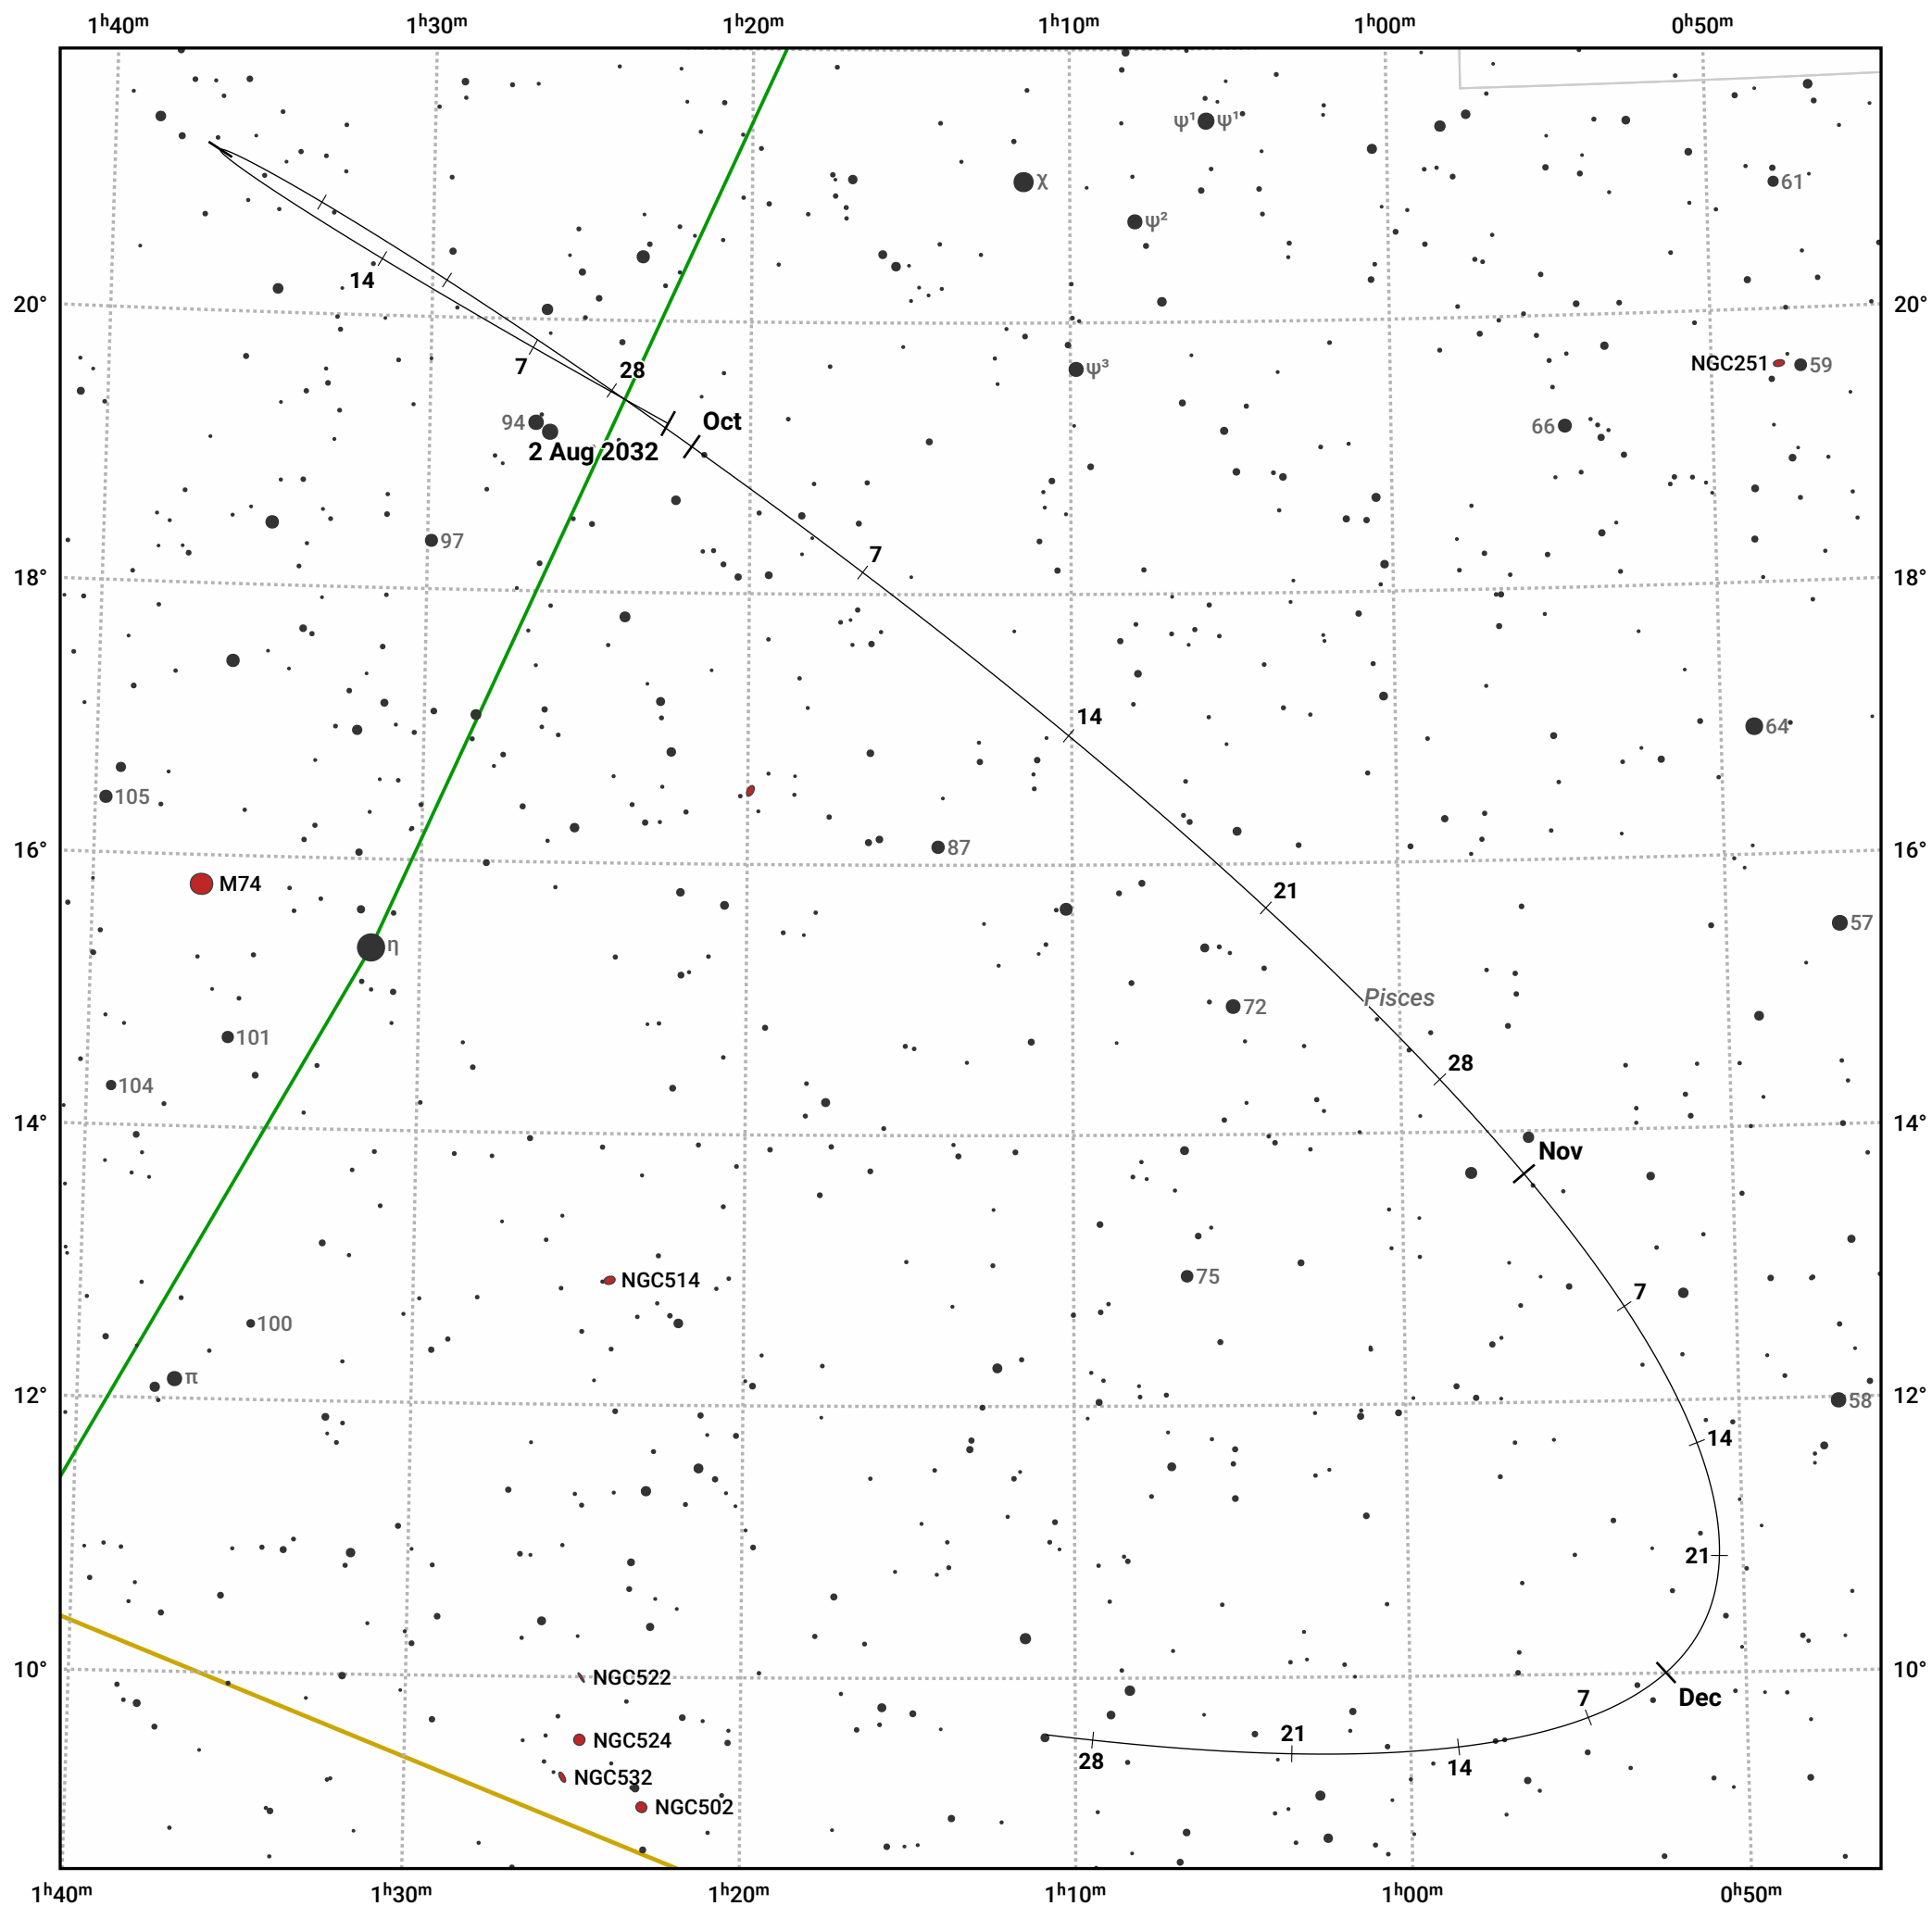

The path of Asteroid 12 Victoria around opposition on 16 Oct 2032

© Dominic Ford 2011–2024. Date markers placed at midnight UTC. Downloaded from <https://in-the-sky.org>

Magnitude scale: 10.0 9.0 8.0 7.0 6.0 5.0 4.0 3.0

— Ecliptic Plane

Galaxy Bright nebula Open cluster Globular cluster

Date	Mag	Phase
2032 Sep 1	10.4	96%
2032 Sep 27	9.8	99%
2032 Oct 1	9.8	99%
2032 Nov 1	10.0	99%
2032 Nov 28	10.9	97%
2032 Dec 1	10.9	97%