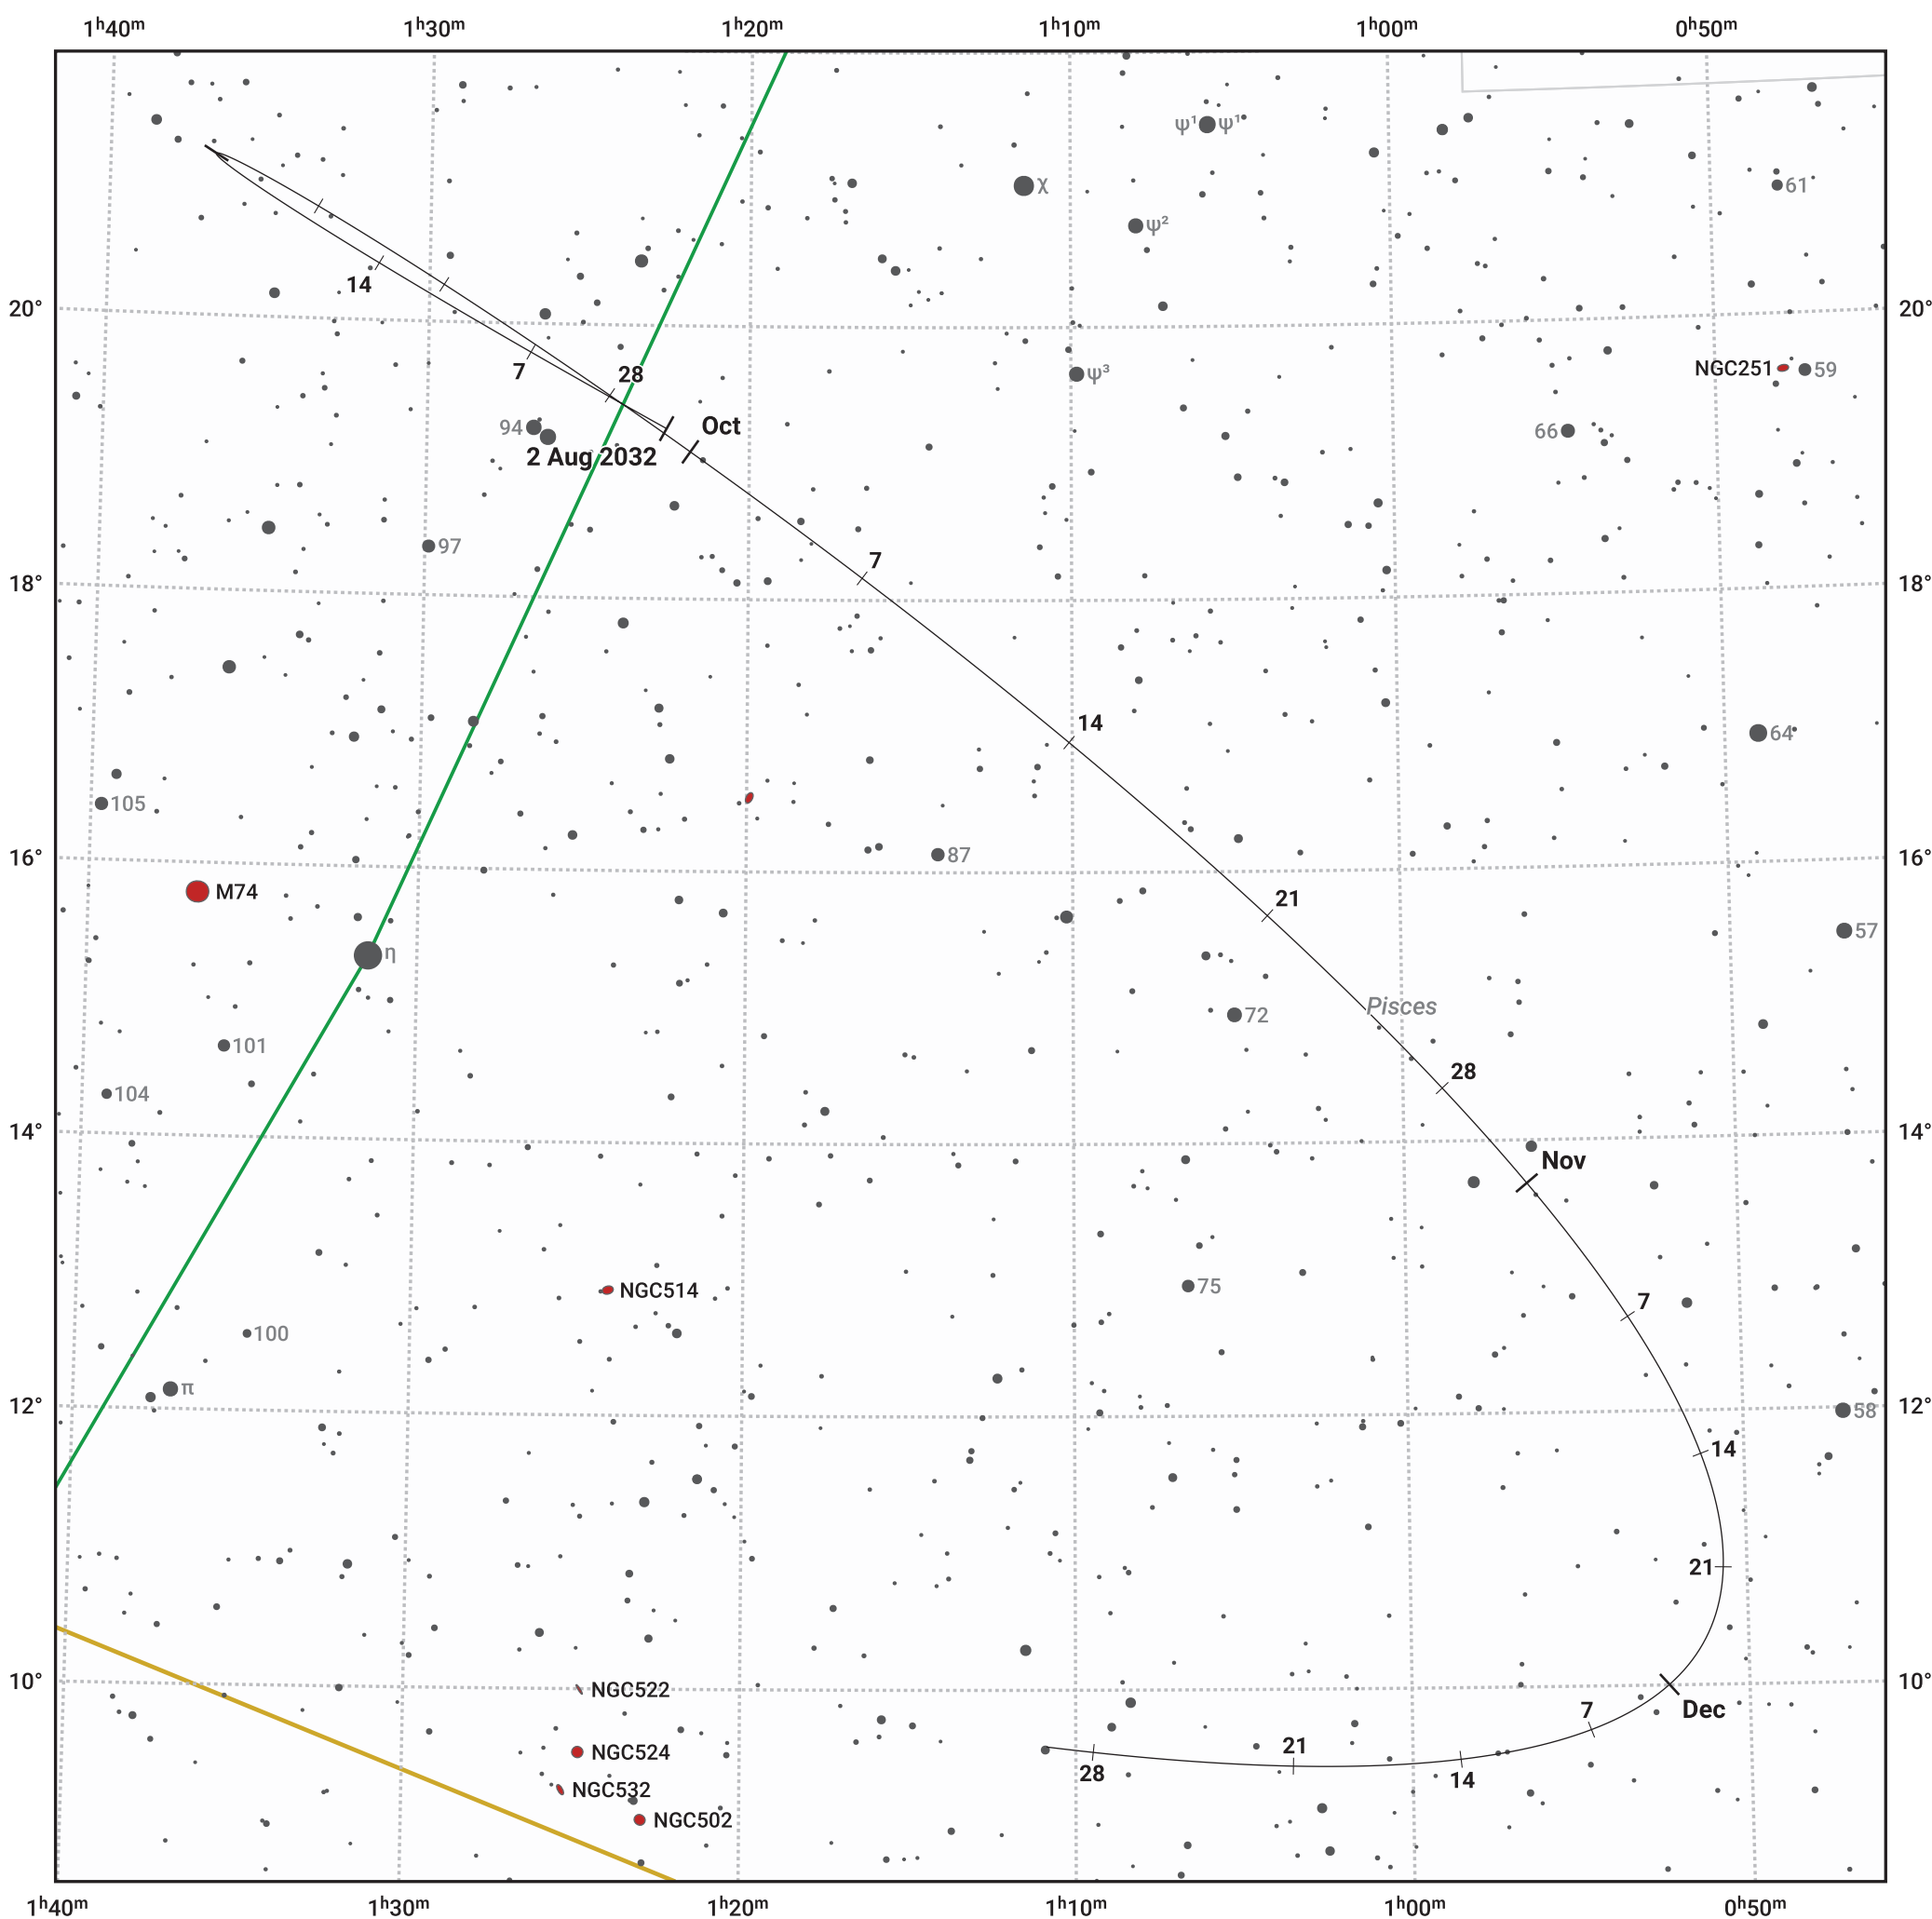

The path of Asteroid 12 Victoria around opposition on 16 Oct 2032

© Dominic Ford 2011–2024. Date markers placed at midnight UTC. Downloaded from <https://in-the-sky.org>

Magnitude scale: · 10.0 · 9.0 · 8.0 · 7.0 · 6.0 · 5.0 · 4.0 · 3.0

— Ecliptic Plane

Galaxy Bright nebula Open cluster Globular cluster

Date	Mag	Phase
2032 Sep 1	10.4	96%
2032 Sep 27	9.8	99%
2032 Oct 1	9.8	99%
2032 Nov 1	10.0	99%
2032 Nov 28	10.9	97%
2032 Dec 1	10.9	97%