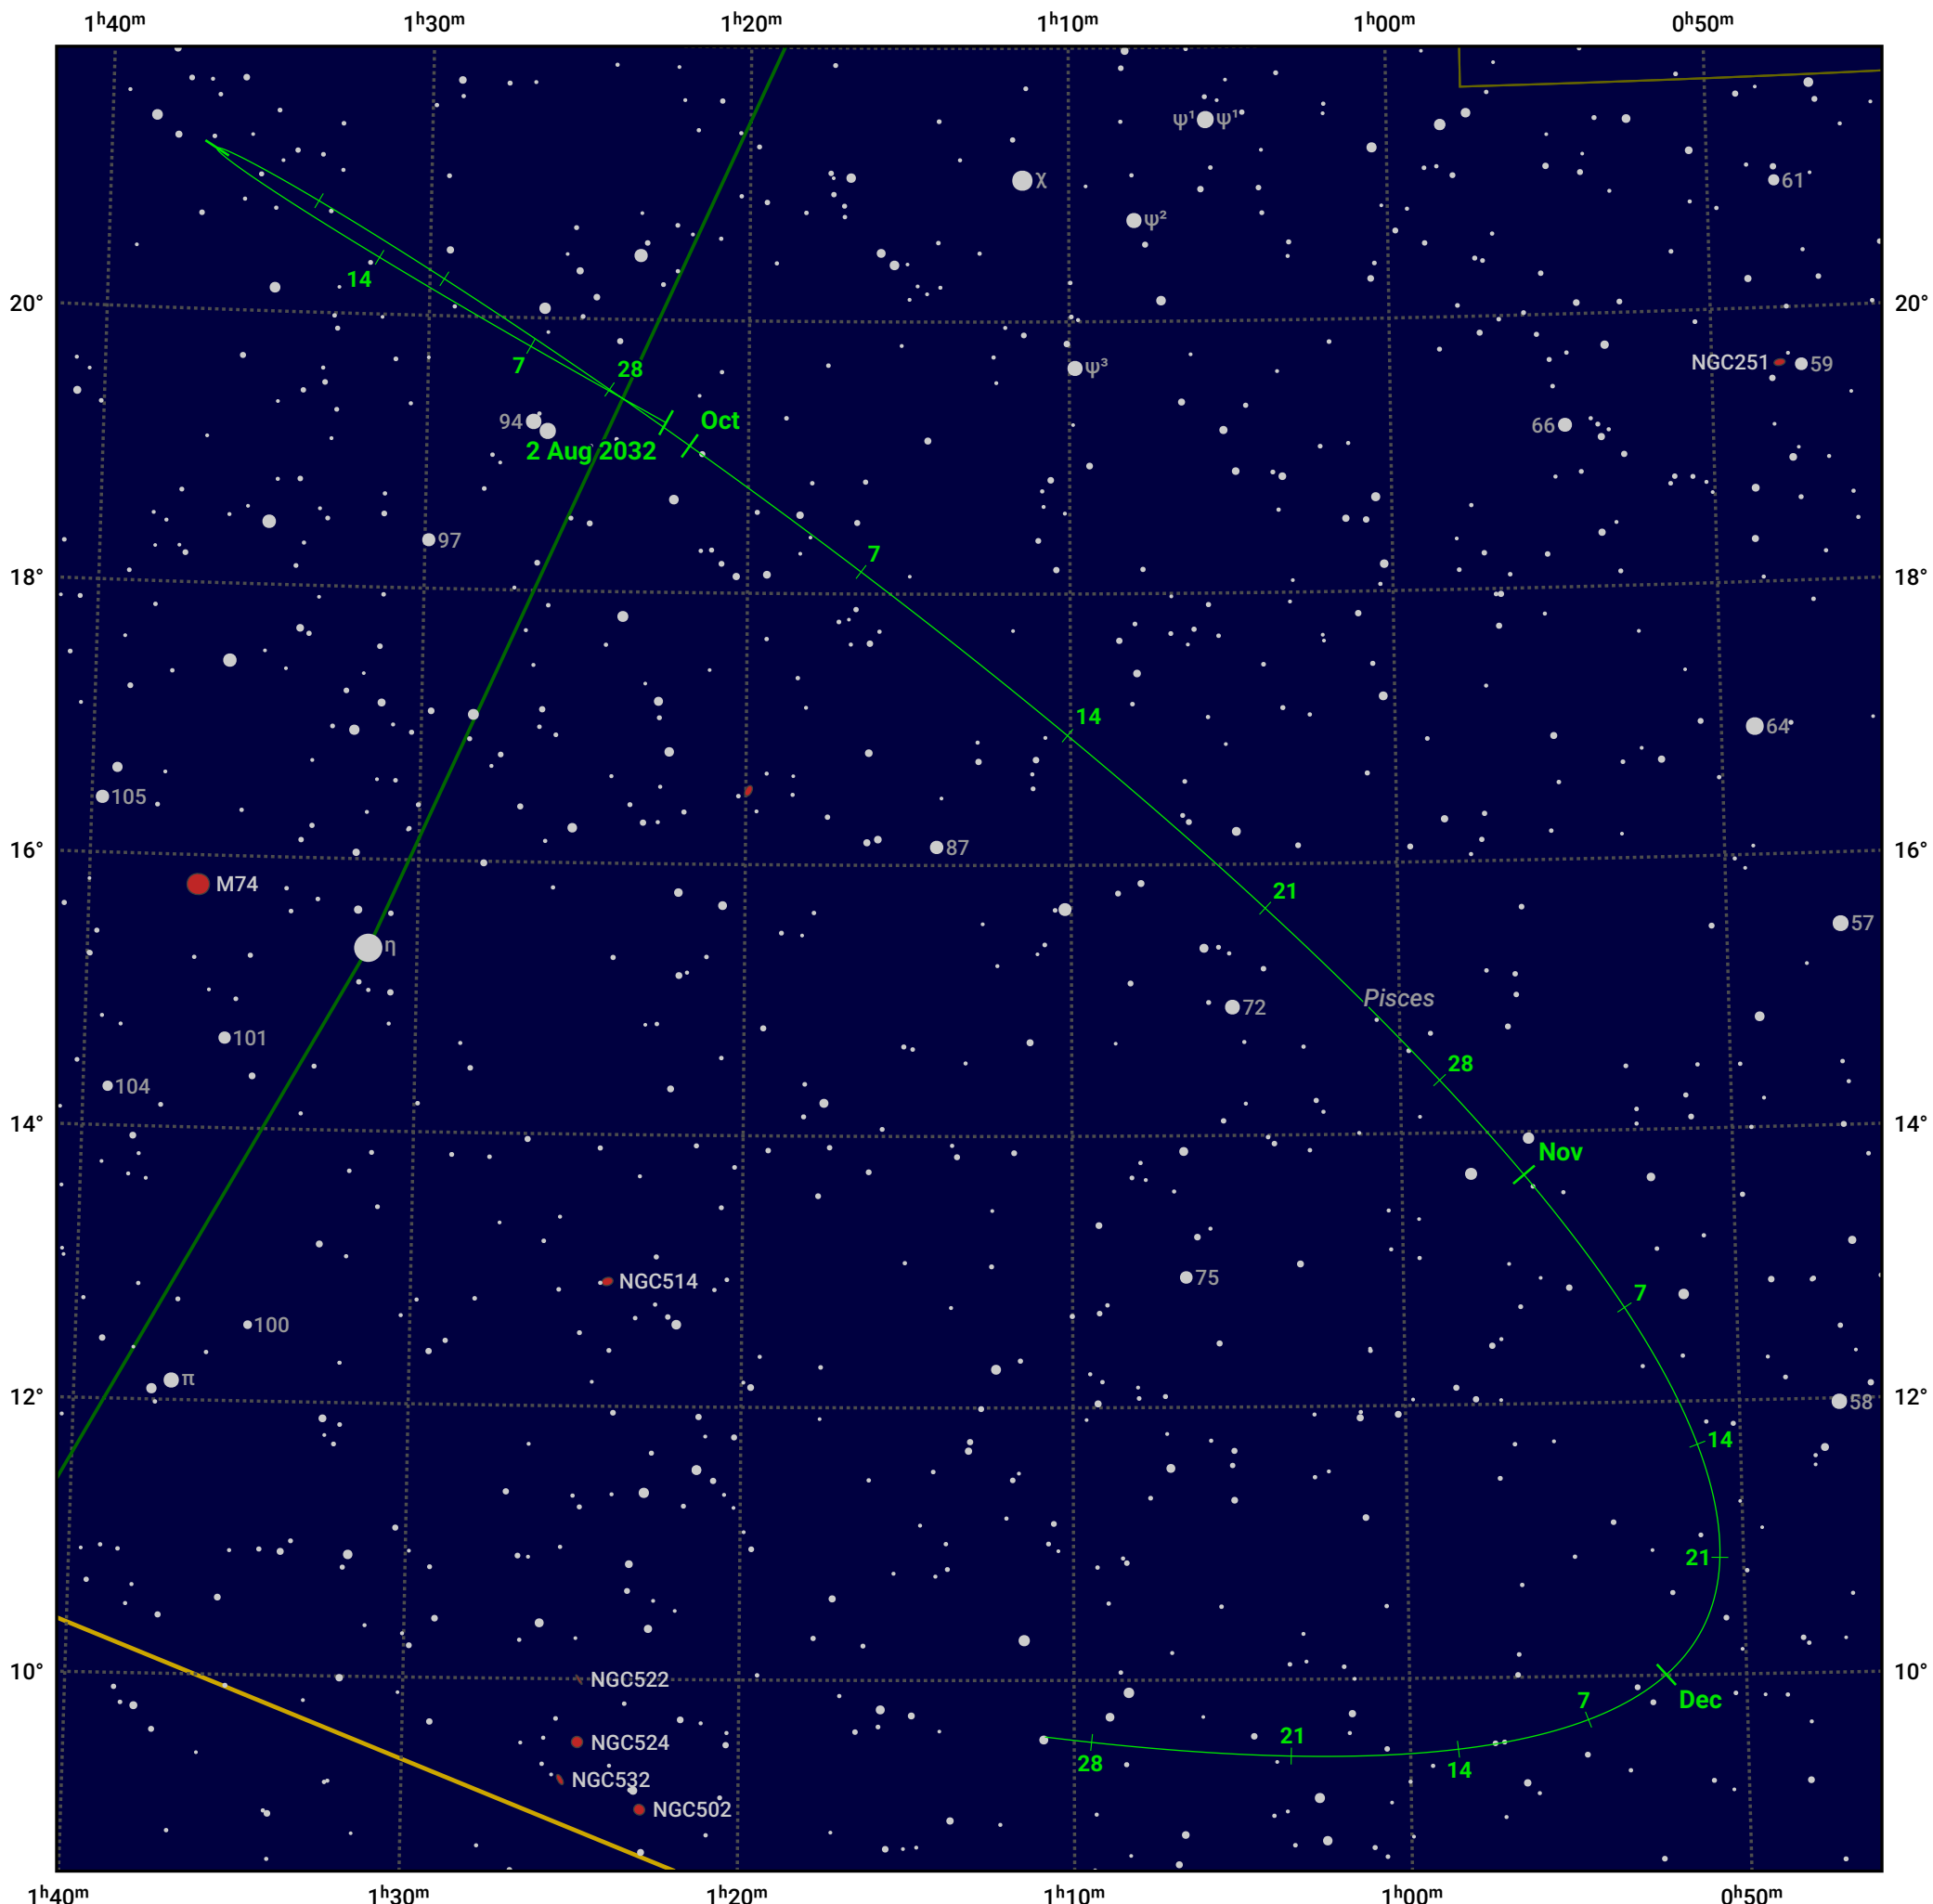

The path of Asteroid 12 Victoria around opposition on 16 Oct 2032

© Dominic Ford 2011–2024. Date markers placed at midnight UTC. Downloaded from <https://in-the-sky.org>

Magnitude scale: 10.0 9.0 8.0 7.0 6.0 5.0 4.0 3.0

Ecliptic Plane

Galaxy Bright nebula Open cluster Globular cluster

Date	Mag	Phase
2032 Sep 1	10.4	96%
2032 Sep 27	9.8	99%
2032 Oct 1	9.8	99%
2032 Nov 1	10.0	99%
2032 Nov 28	10.9	97%
2032 Dec 1	10.9	97%