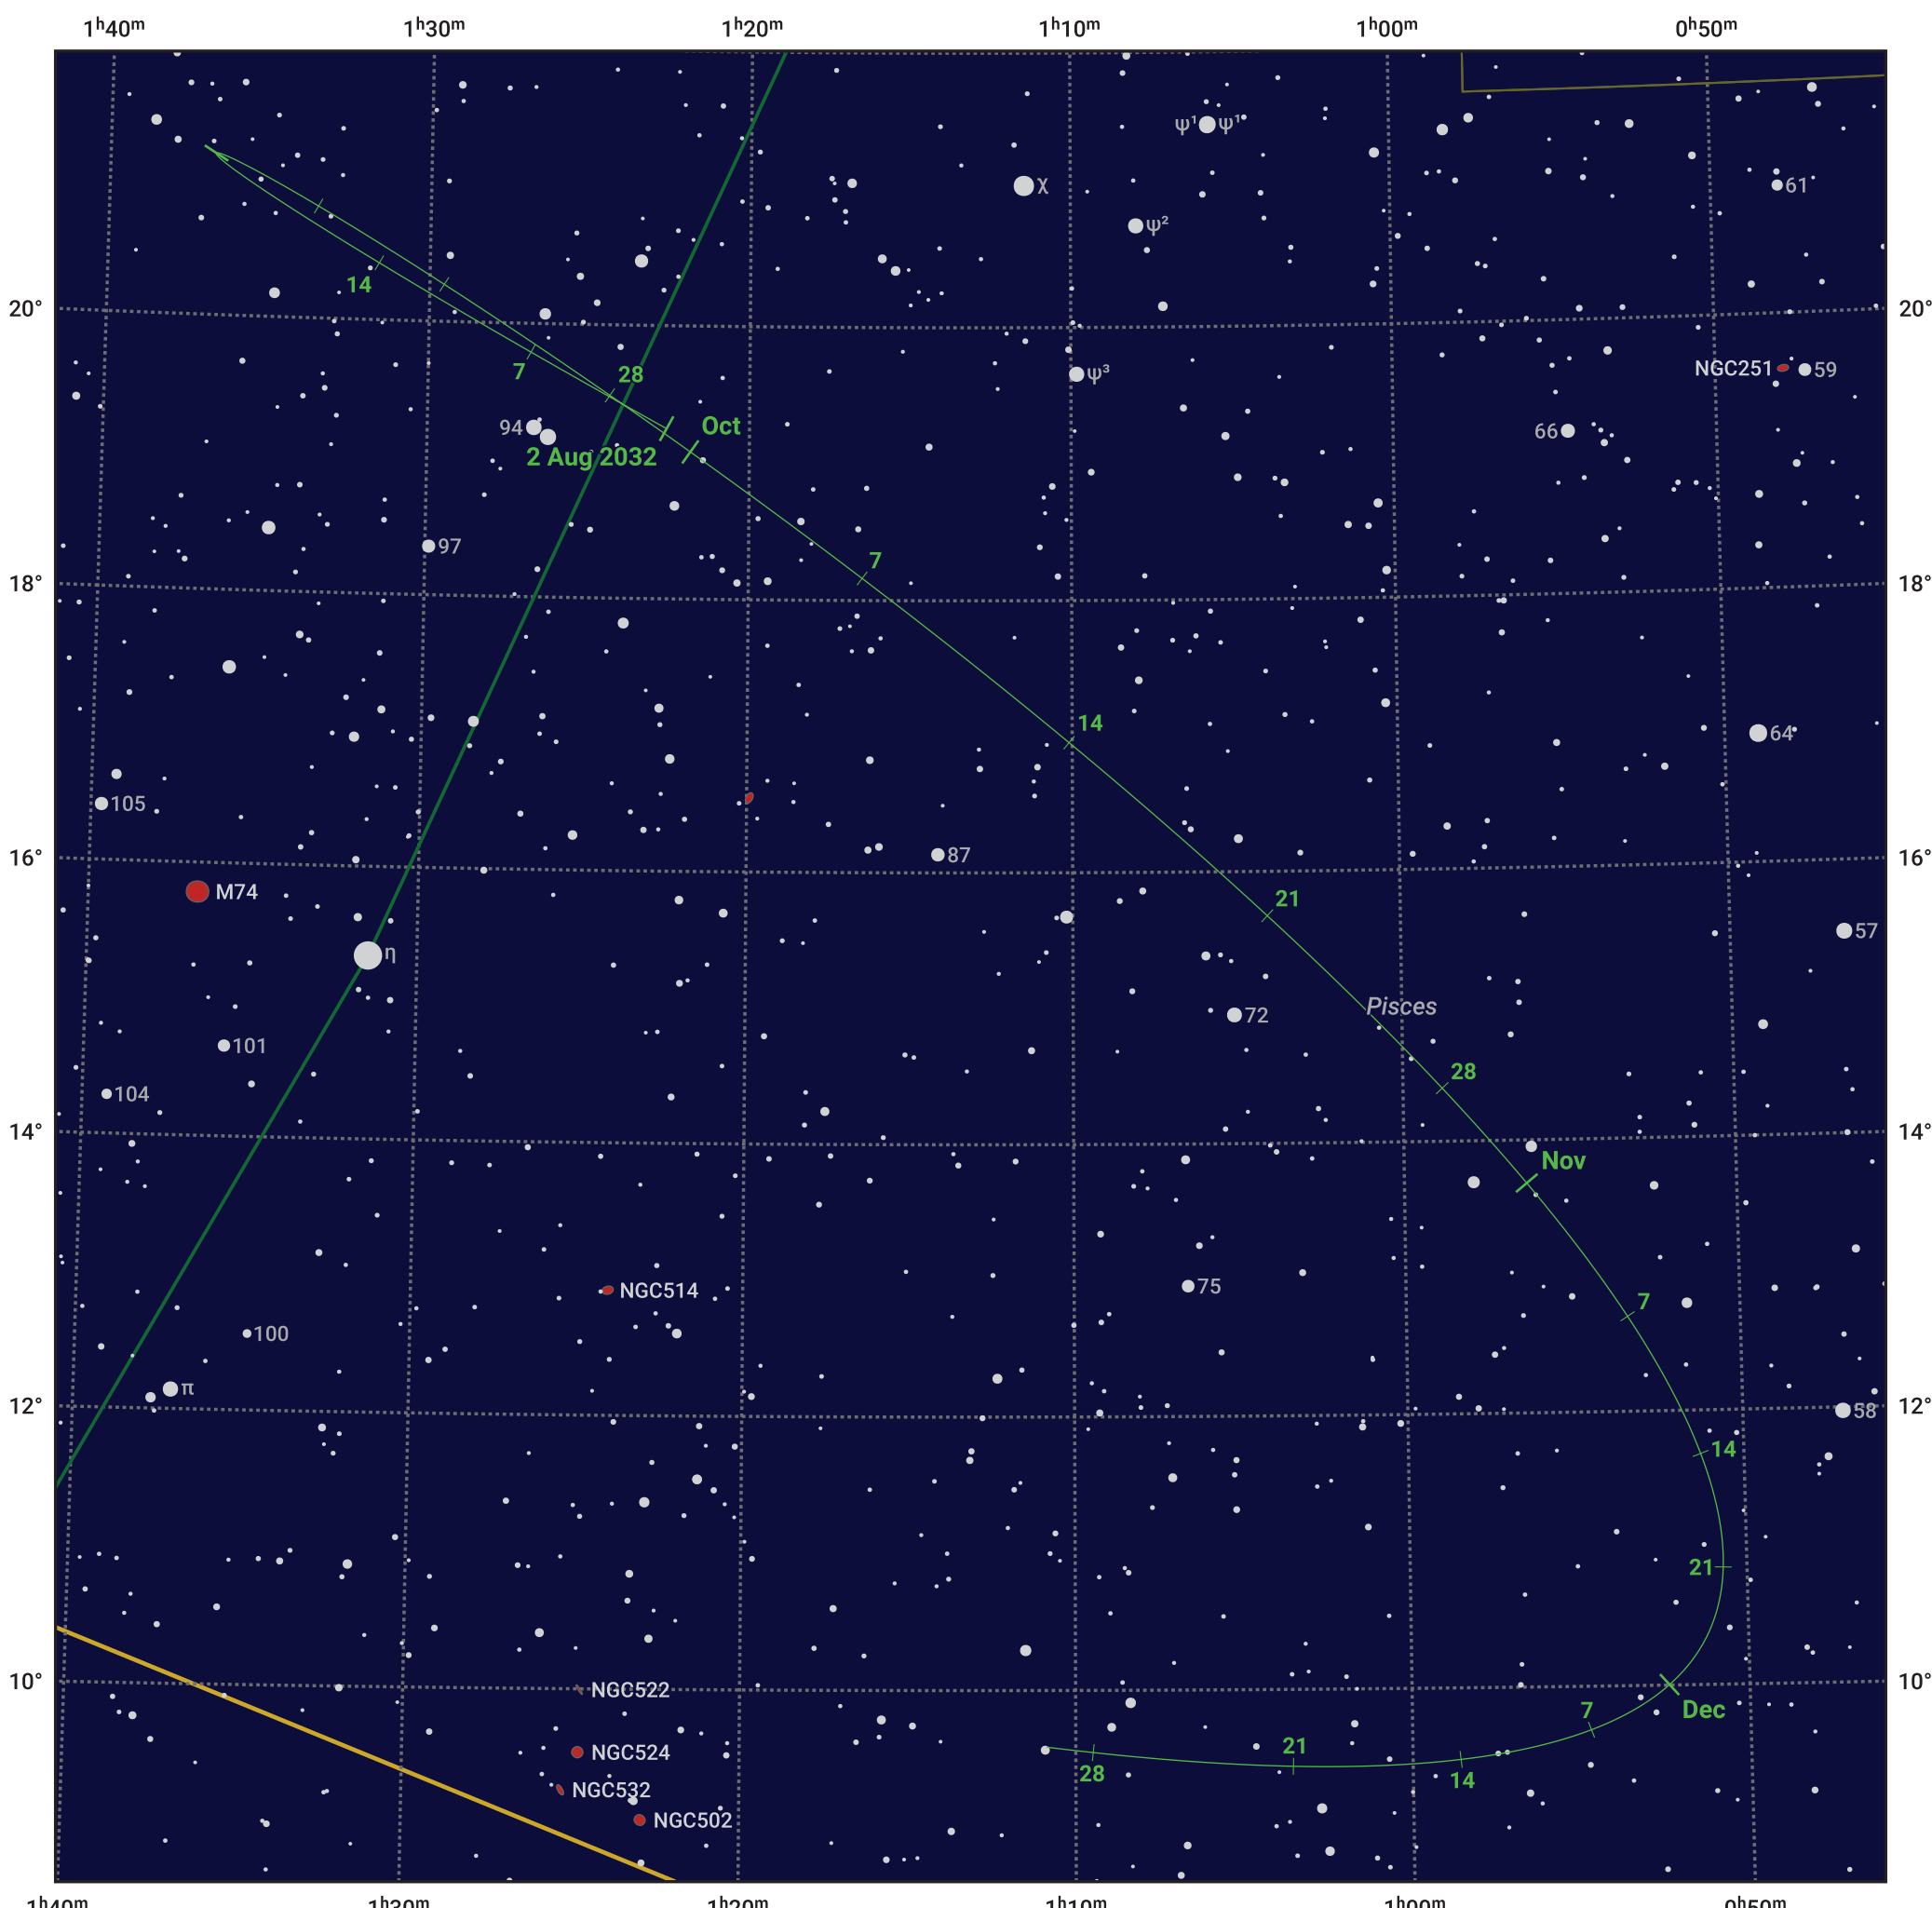

The path of Asteroid 12 Victoria around opposition on 16 Oct 2032

© Dominic Ford 2011–2024. Date markers placed at midnight UTC. Downloaded from <https://in-the-sky.org>

Magnitude scale: • 10.0 • 9.0 • 8.0 • 7.0 • 6.0 • 5.0 • 4.0 • 3.0

— Ecliptic Plane

- Galaxy
- Bright nebula
- Open cluster
- ⊕ Globular cluster

Date	Mag	Phase
2032 Sep 1	10.4	96%
2032 Sep 27	9.8	99%
2032 Oct 1	9.8	99%
2032 Nov 1	10.0	99%
2032 Nov 28	10.9	97%
2032 Dec 1	10.9	97%