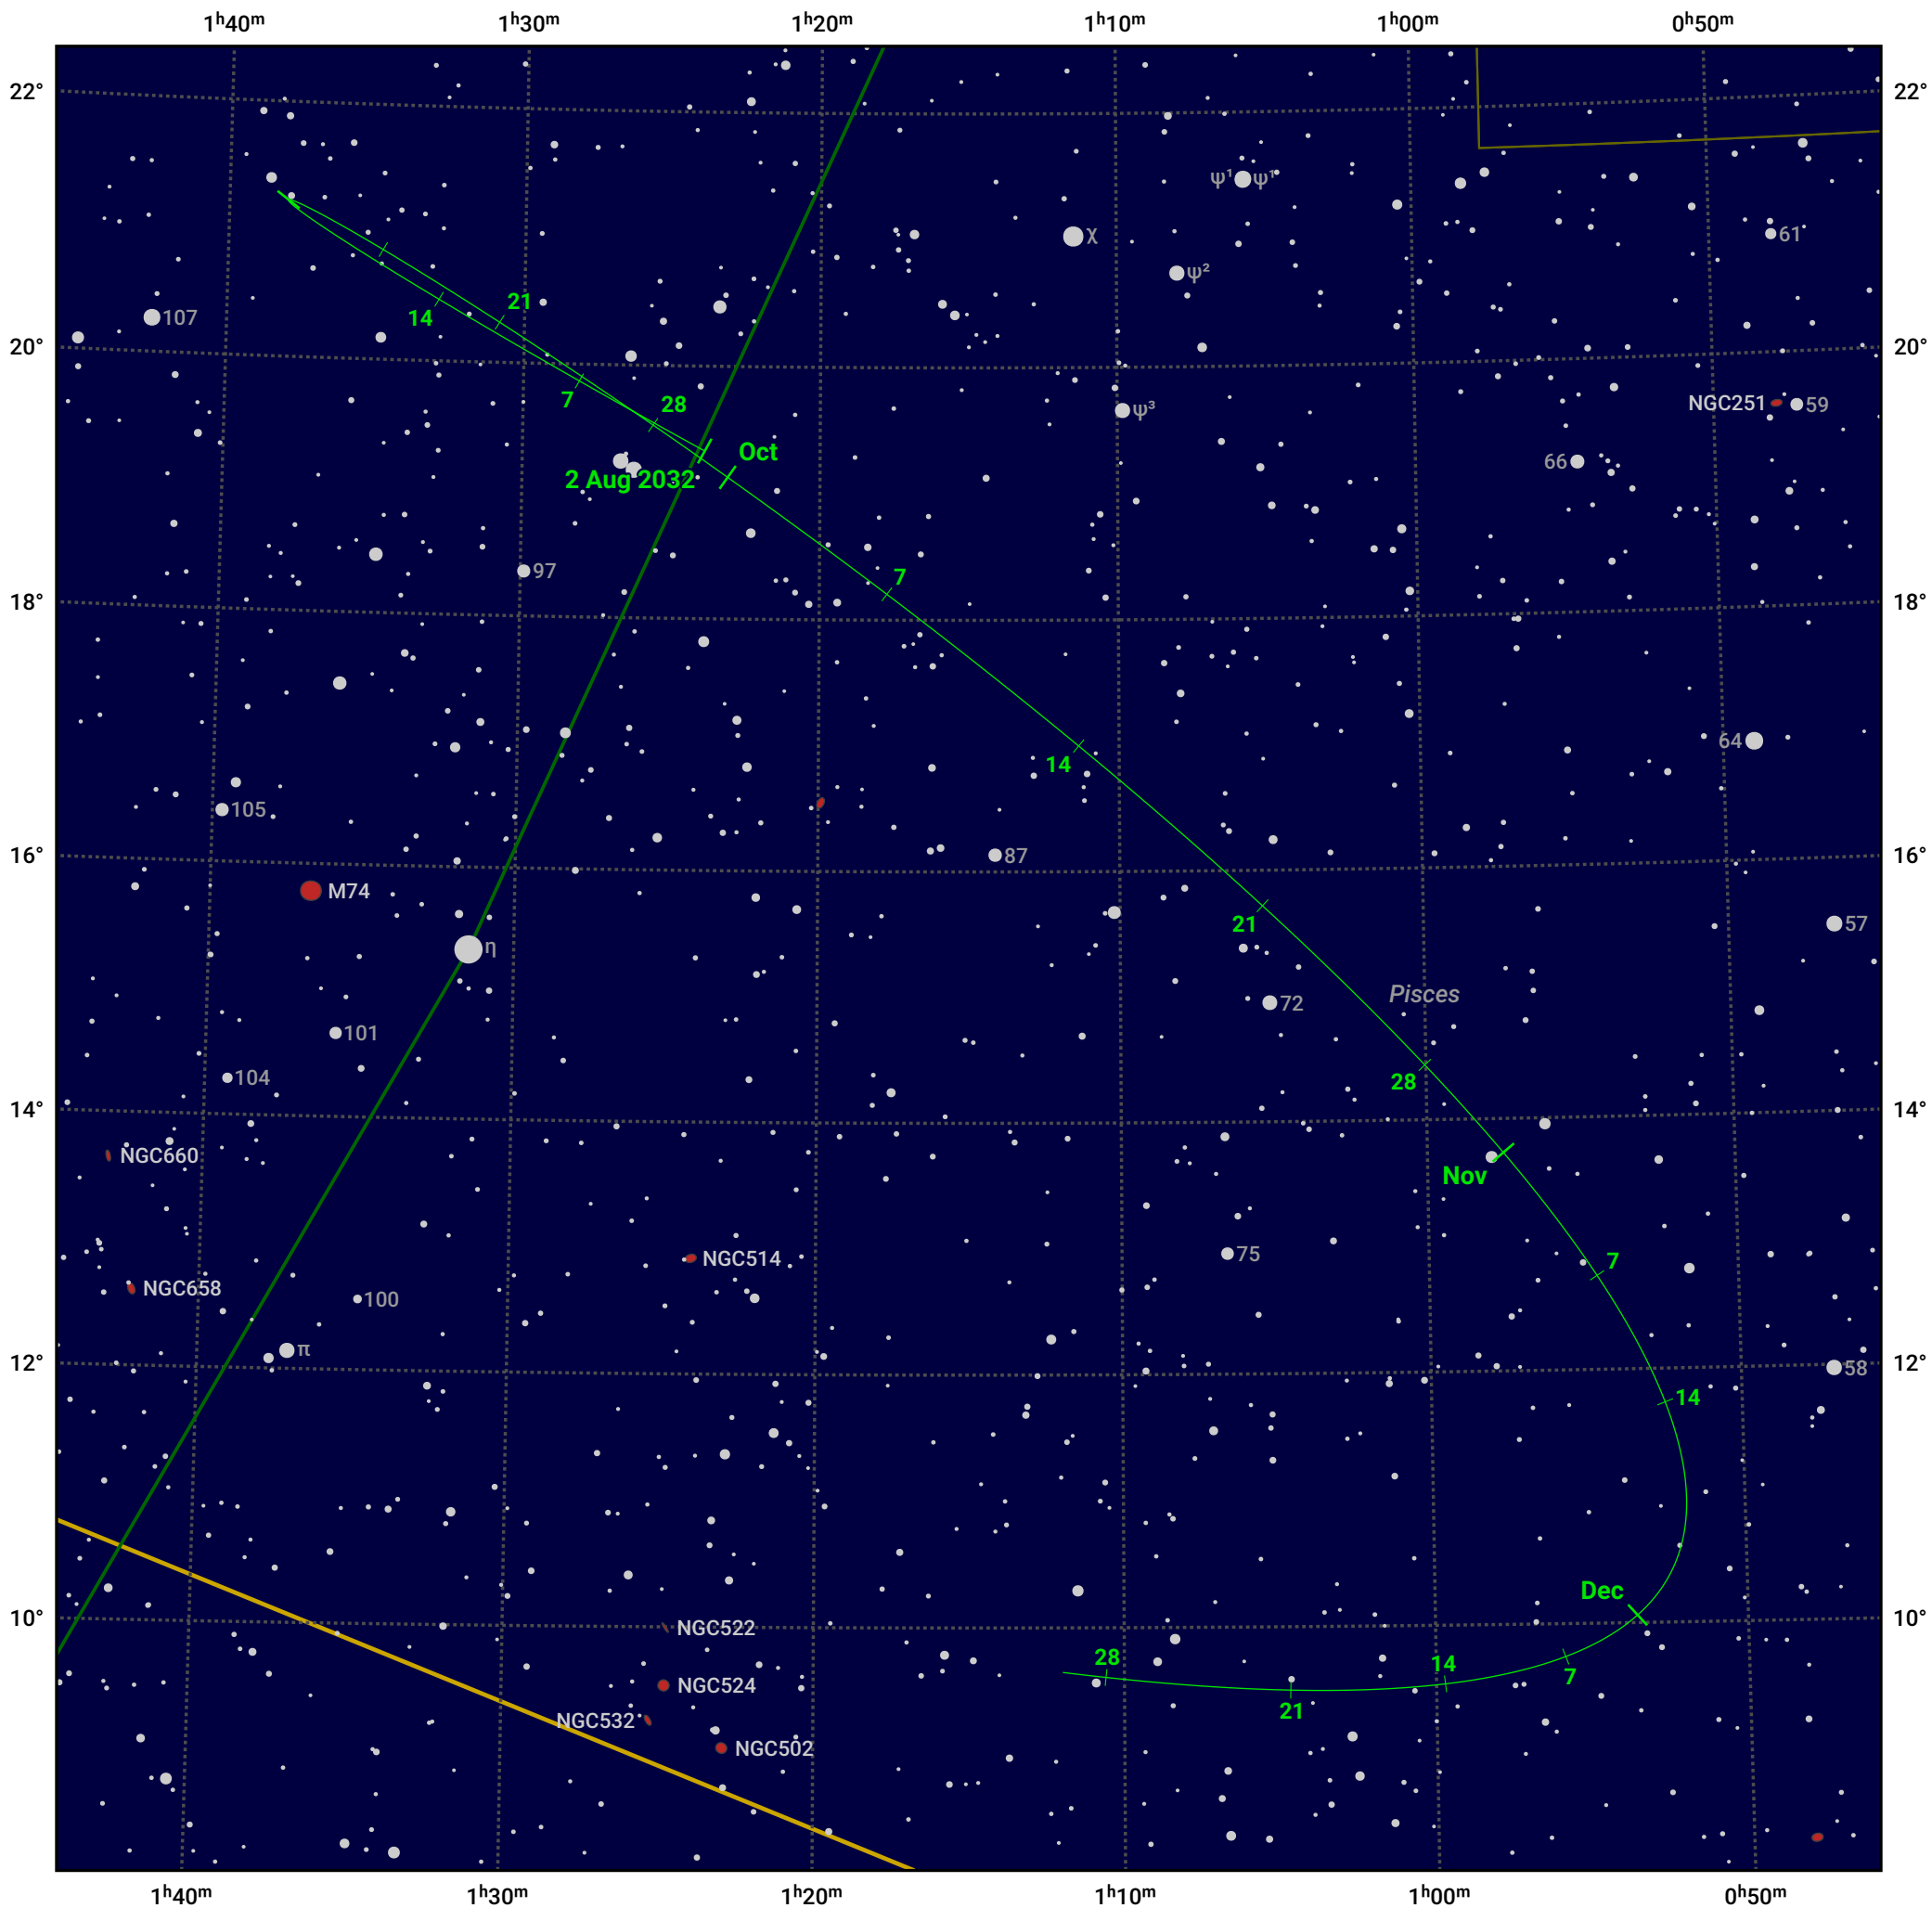

The path of Asteroid 12 Victoria around opposition on 16 Oct 2032

© Dominic Ford 2011–2024. Date markers placed at midnight UTC. Downloaded from <https://in-the-sky.org>

Magnitude scale: 10.0 9.0 8.0 7.0 6.0 5.0 4.0 3.0

— Ecliptic Plane

Galaxy Bright nebula Open cluster Globular cluster

Date	Mag	Phase
2032 Sep 1	10.4	96%
2032 Sep 27	9.9	99%
2032 Oct 1	9.8	99%
2032 Nov 1	10.0	99%
2032 Nov 28	10.9	97%
2032 Dec 1	11.0	97%