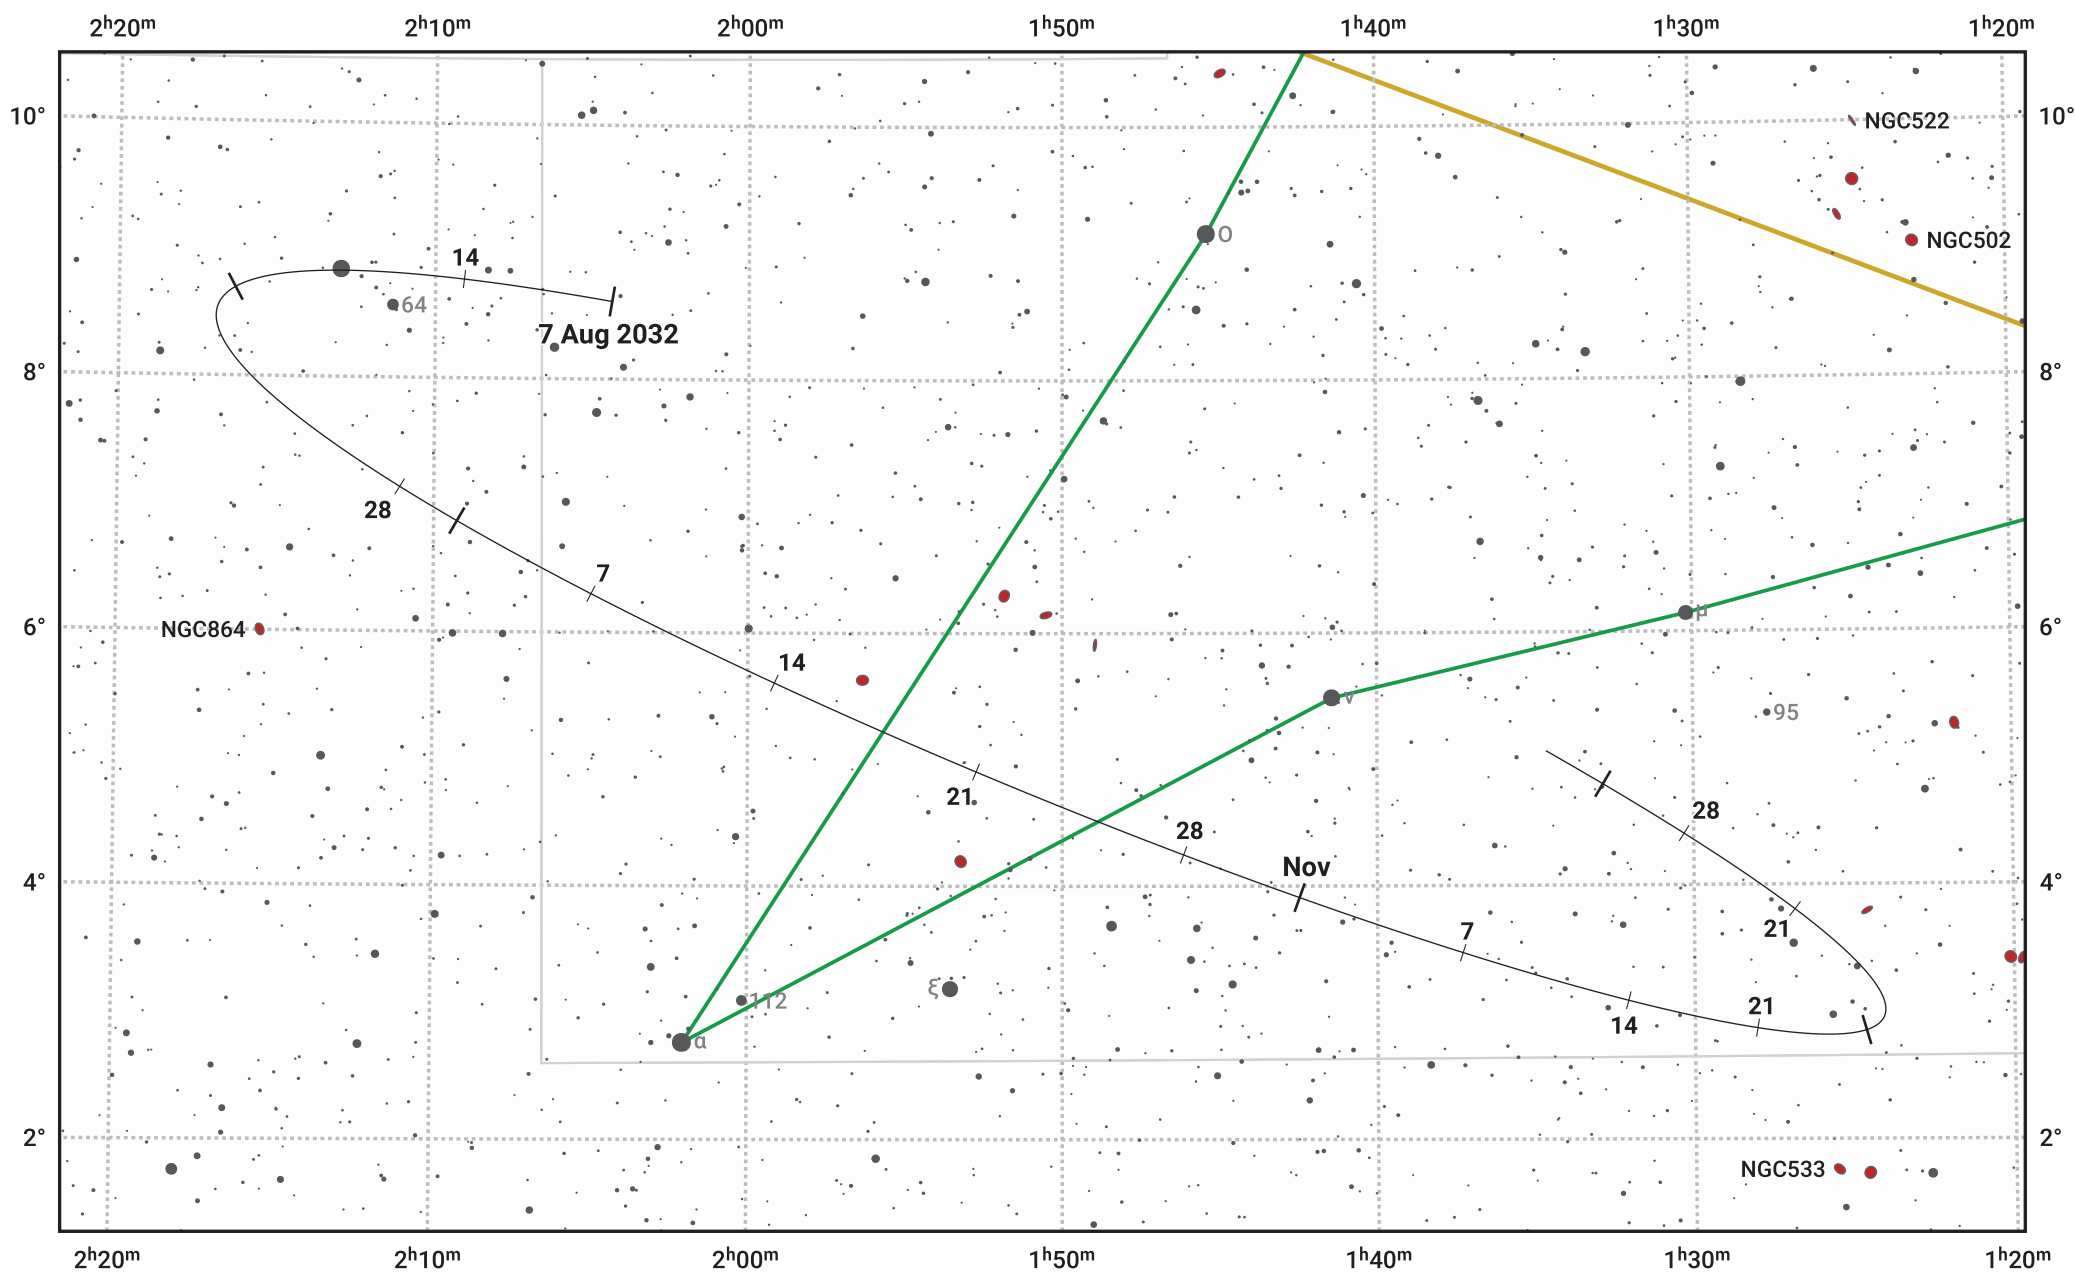

The path of Asteroid 44 Nysa around opposition on 21 Oct 2032

© Dominic Ford 2011–2024. Date markers placed at midnight UTC. Downloaded from <https://in-the-sky.org>

Magnitude scale: 11.0 10.0 9.0 8.0 7.0 6.0 5.0 4.0

— Ecliptic Plane

Galaxy Bright nebula Open cluster Globular cluster

Date	Mag	Phase
2032 Sep 1	10.9	97%
2032 Sep 22	10.3	99%
2032 Oct 1	10.1	99%
2032 Nov 1	9.8	100%
2032 Dec 1	10.4	97%
2033 Jan 1	10.9	95%