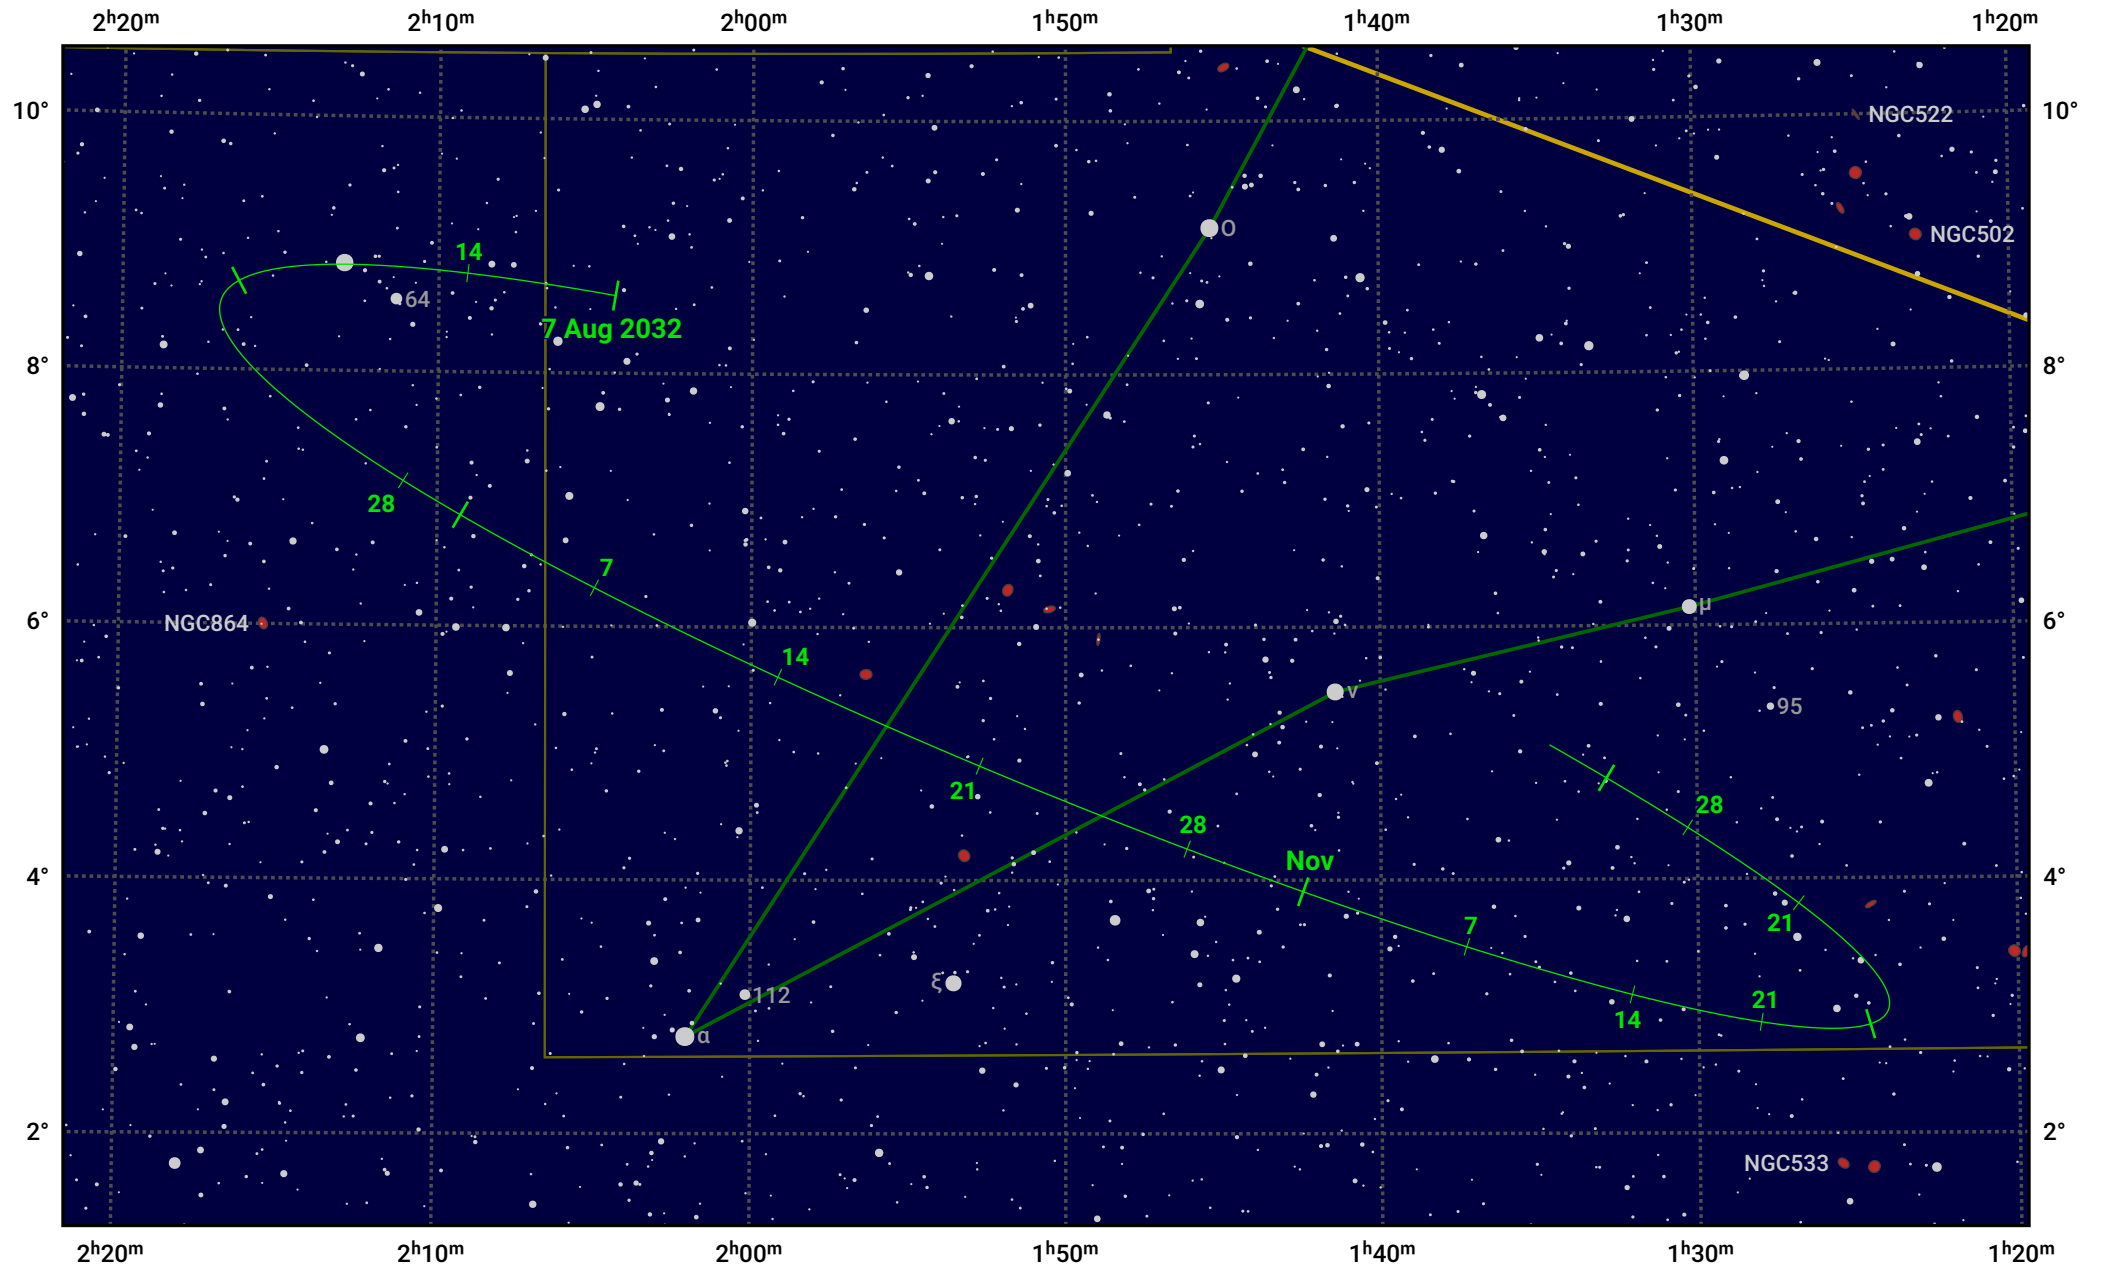

The path of Asteroid 44 Nysa around opposition on 21 Oct 2032

© Dominic Ford 2011–2024. Date markers placed at midnight UTC. Downloaded from <https://in-the-sky.org>

Magnitude scale: 11.0 10.0 9.0 8.0 7.0 6.0 5.0 4.0

— Ecliptic Plane

Galaxy Bright nebula Open cluster Globular cluster

Date	Mag	Phase
2032 Sep 1	10.9	97%
2032 Sep 22	10.3	99%
2032 Oct 1	10.1	99%
2032 Nov 1	9.8	100%
2032 Dec 1	10.4	97%
2033 Jan 1	10.9	95%