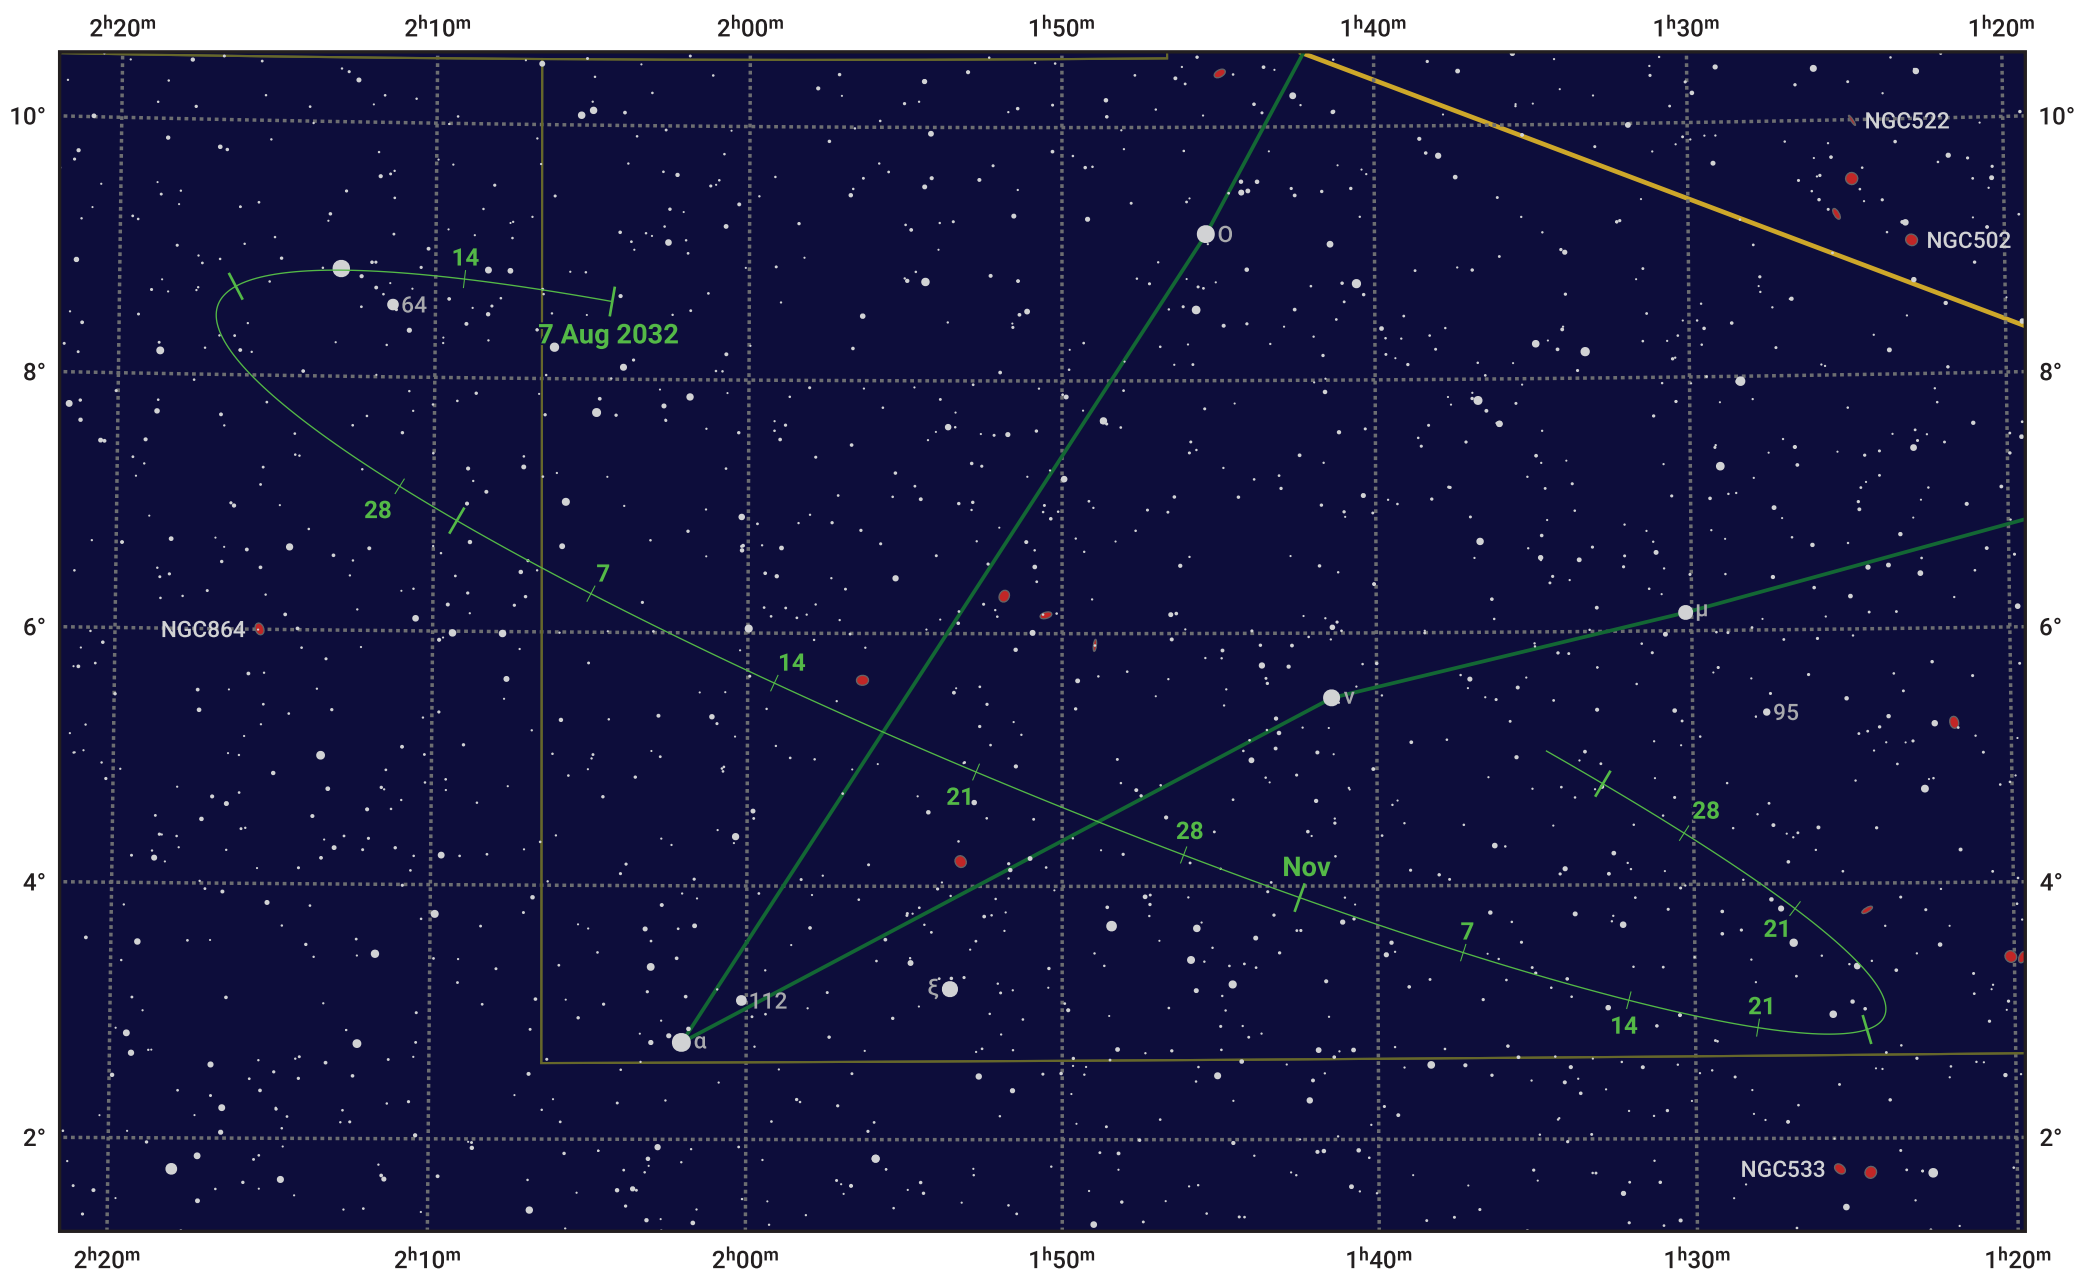

# The path of Asteroid 44 Nysa around opposition on 21 Oct 2032

© Dominic Ford 2011–2024. Date markers placed at midnight UTC. Downloaded from <https://in-the-sky.org>

Magnitude scale: 11.0 10.0 9.0 8.0 7.0 6.0 5.0 4.0

— Ecliptic Plane

- Galaxy
- Bright nebula
- Open cluster
- Globular cluster

Date	Mag	Phase
2032 Sep 1	10.9	97%
2032 Sep 22	10.3	99%
2032 Oct 1	10.1	99%
2032 Nov 1	9.8	100%
2032 Dec 1	10.4	97%
2033 Jan 1	10.9	95%