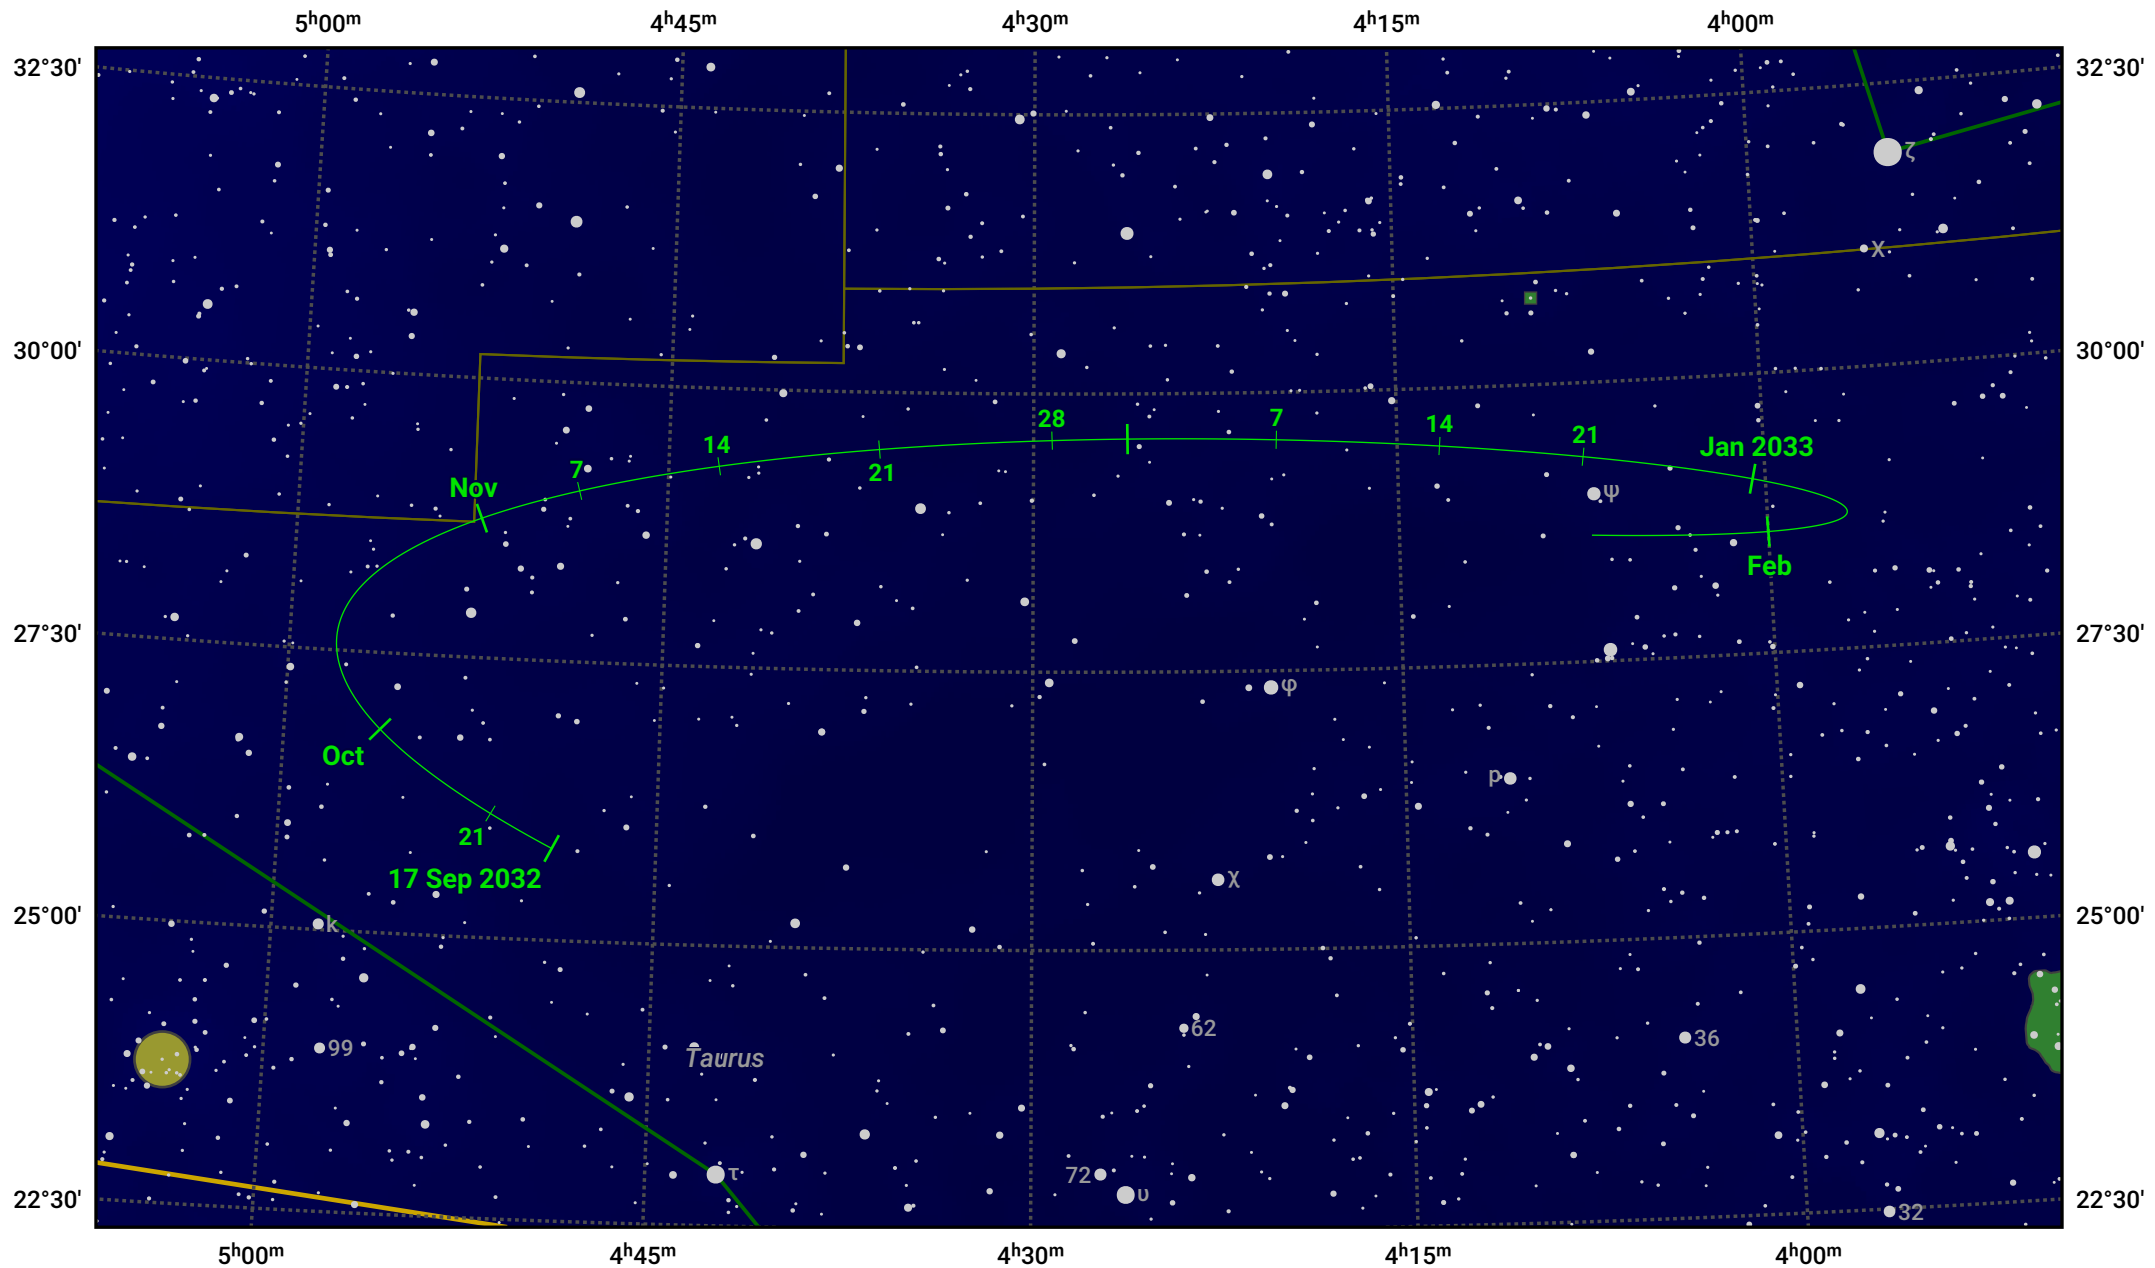

The path of Asteroid 349 Dembowska around opposition on 1 Dec 2032

© Dominic Ford 2011–2024. Date markers placed at midnight UTC. Downloaded from <https://in-the-sky.org>

Magnitude scale: 10.0 9.0 8.0 7.0 6.0 5.0 4.0 3.0 2.0

— Ecliptic Plane

Galaxy Bright nebula Open cluster Globular cluster

Date	Mag
2032 Oct 1	10.9
2032 Nov 1	10.3
2032 Nov 13	10.1
2032 Dec 1	9.8
2033 Jan 1	10.4
2033 Feb 1	11.1
2033 Feb 3	11.1