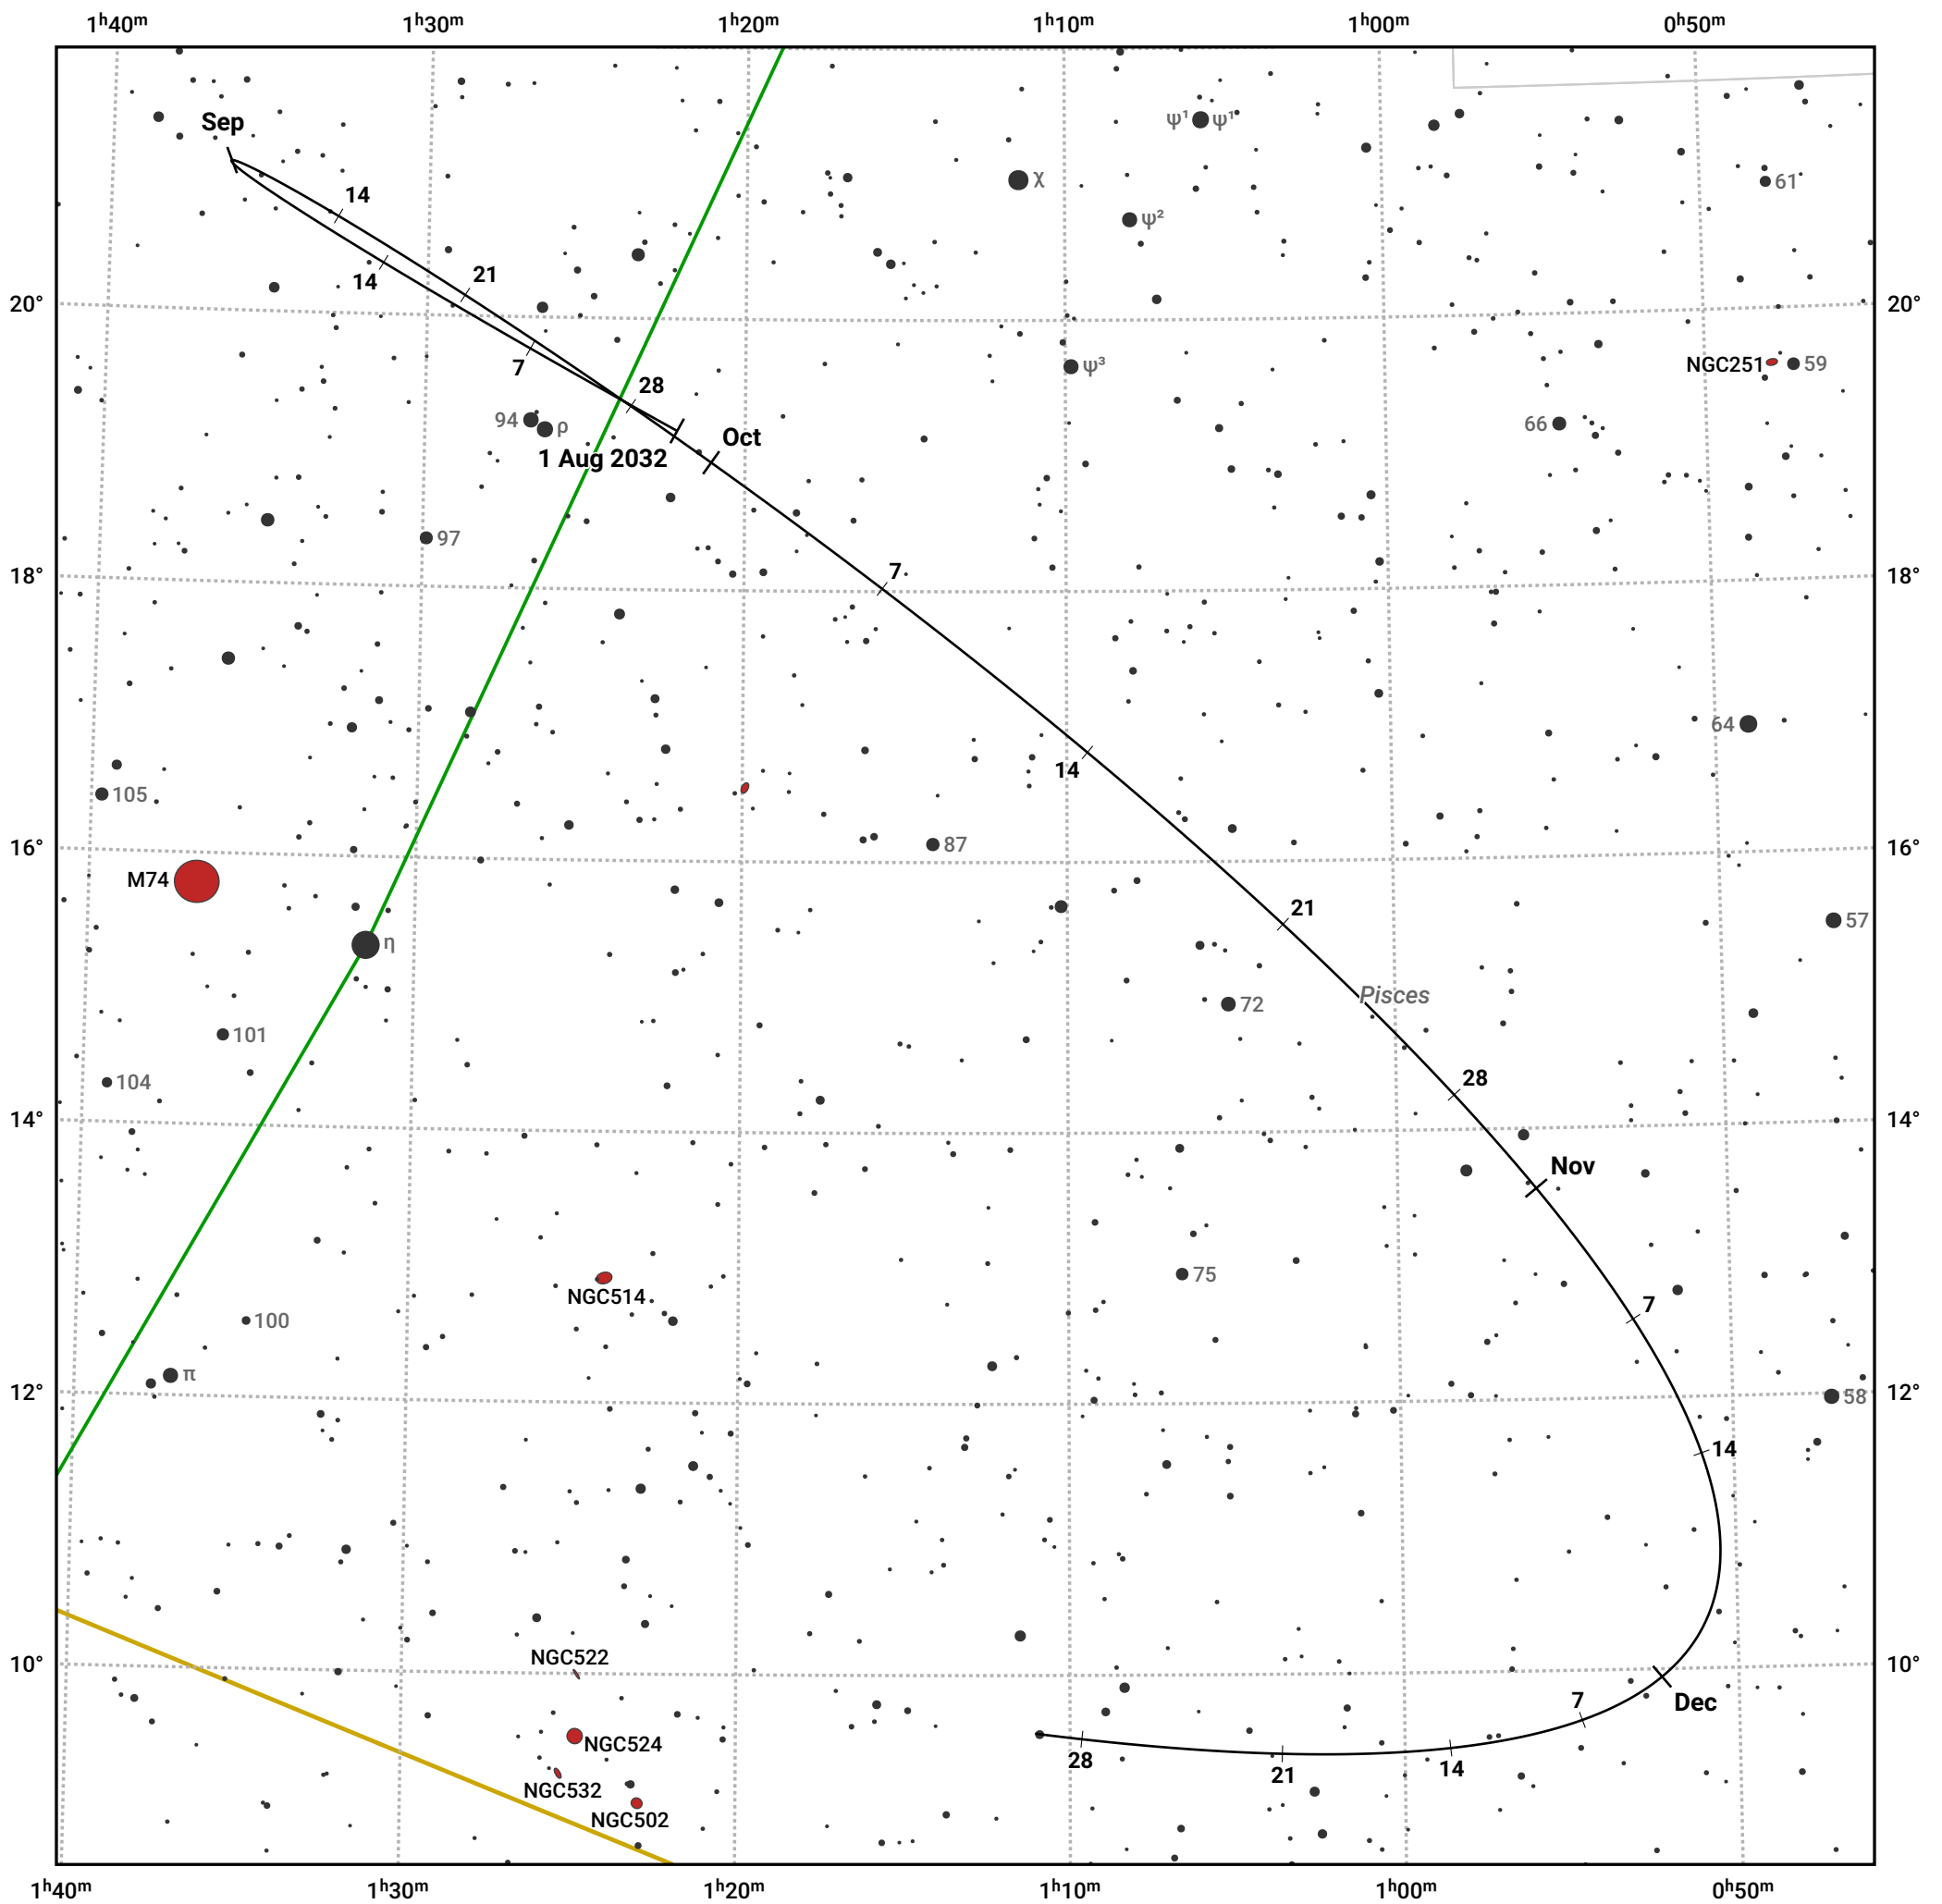

The path of Asteroid 12 Victoria around opposition on 15 Oct 2032

© Dominic Ford 2011–2024. Date markers placed at midnight UTC. Downloaded from <https://in-the-sky.org>

Magnitude scale: 10.0 9.0 8.0 7.0 6.0 5.0 4.0 3.0

— Ecliptic Plane

Galaxy Bright nebula Open cluster Globular cluster

Date	Mag	Phase
2032 Aug 1	10.9	93%
2032 Sep 1	10.4	96%
2032 Sep 26	9.9	99%
2032 Oct 1	9.7	99%
2032 Nov 1	10.0	99%
2032 Nov 28	10.9	97%
2032 Dec 1	11.0	97%