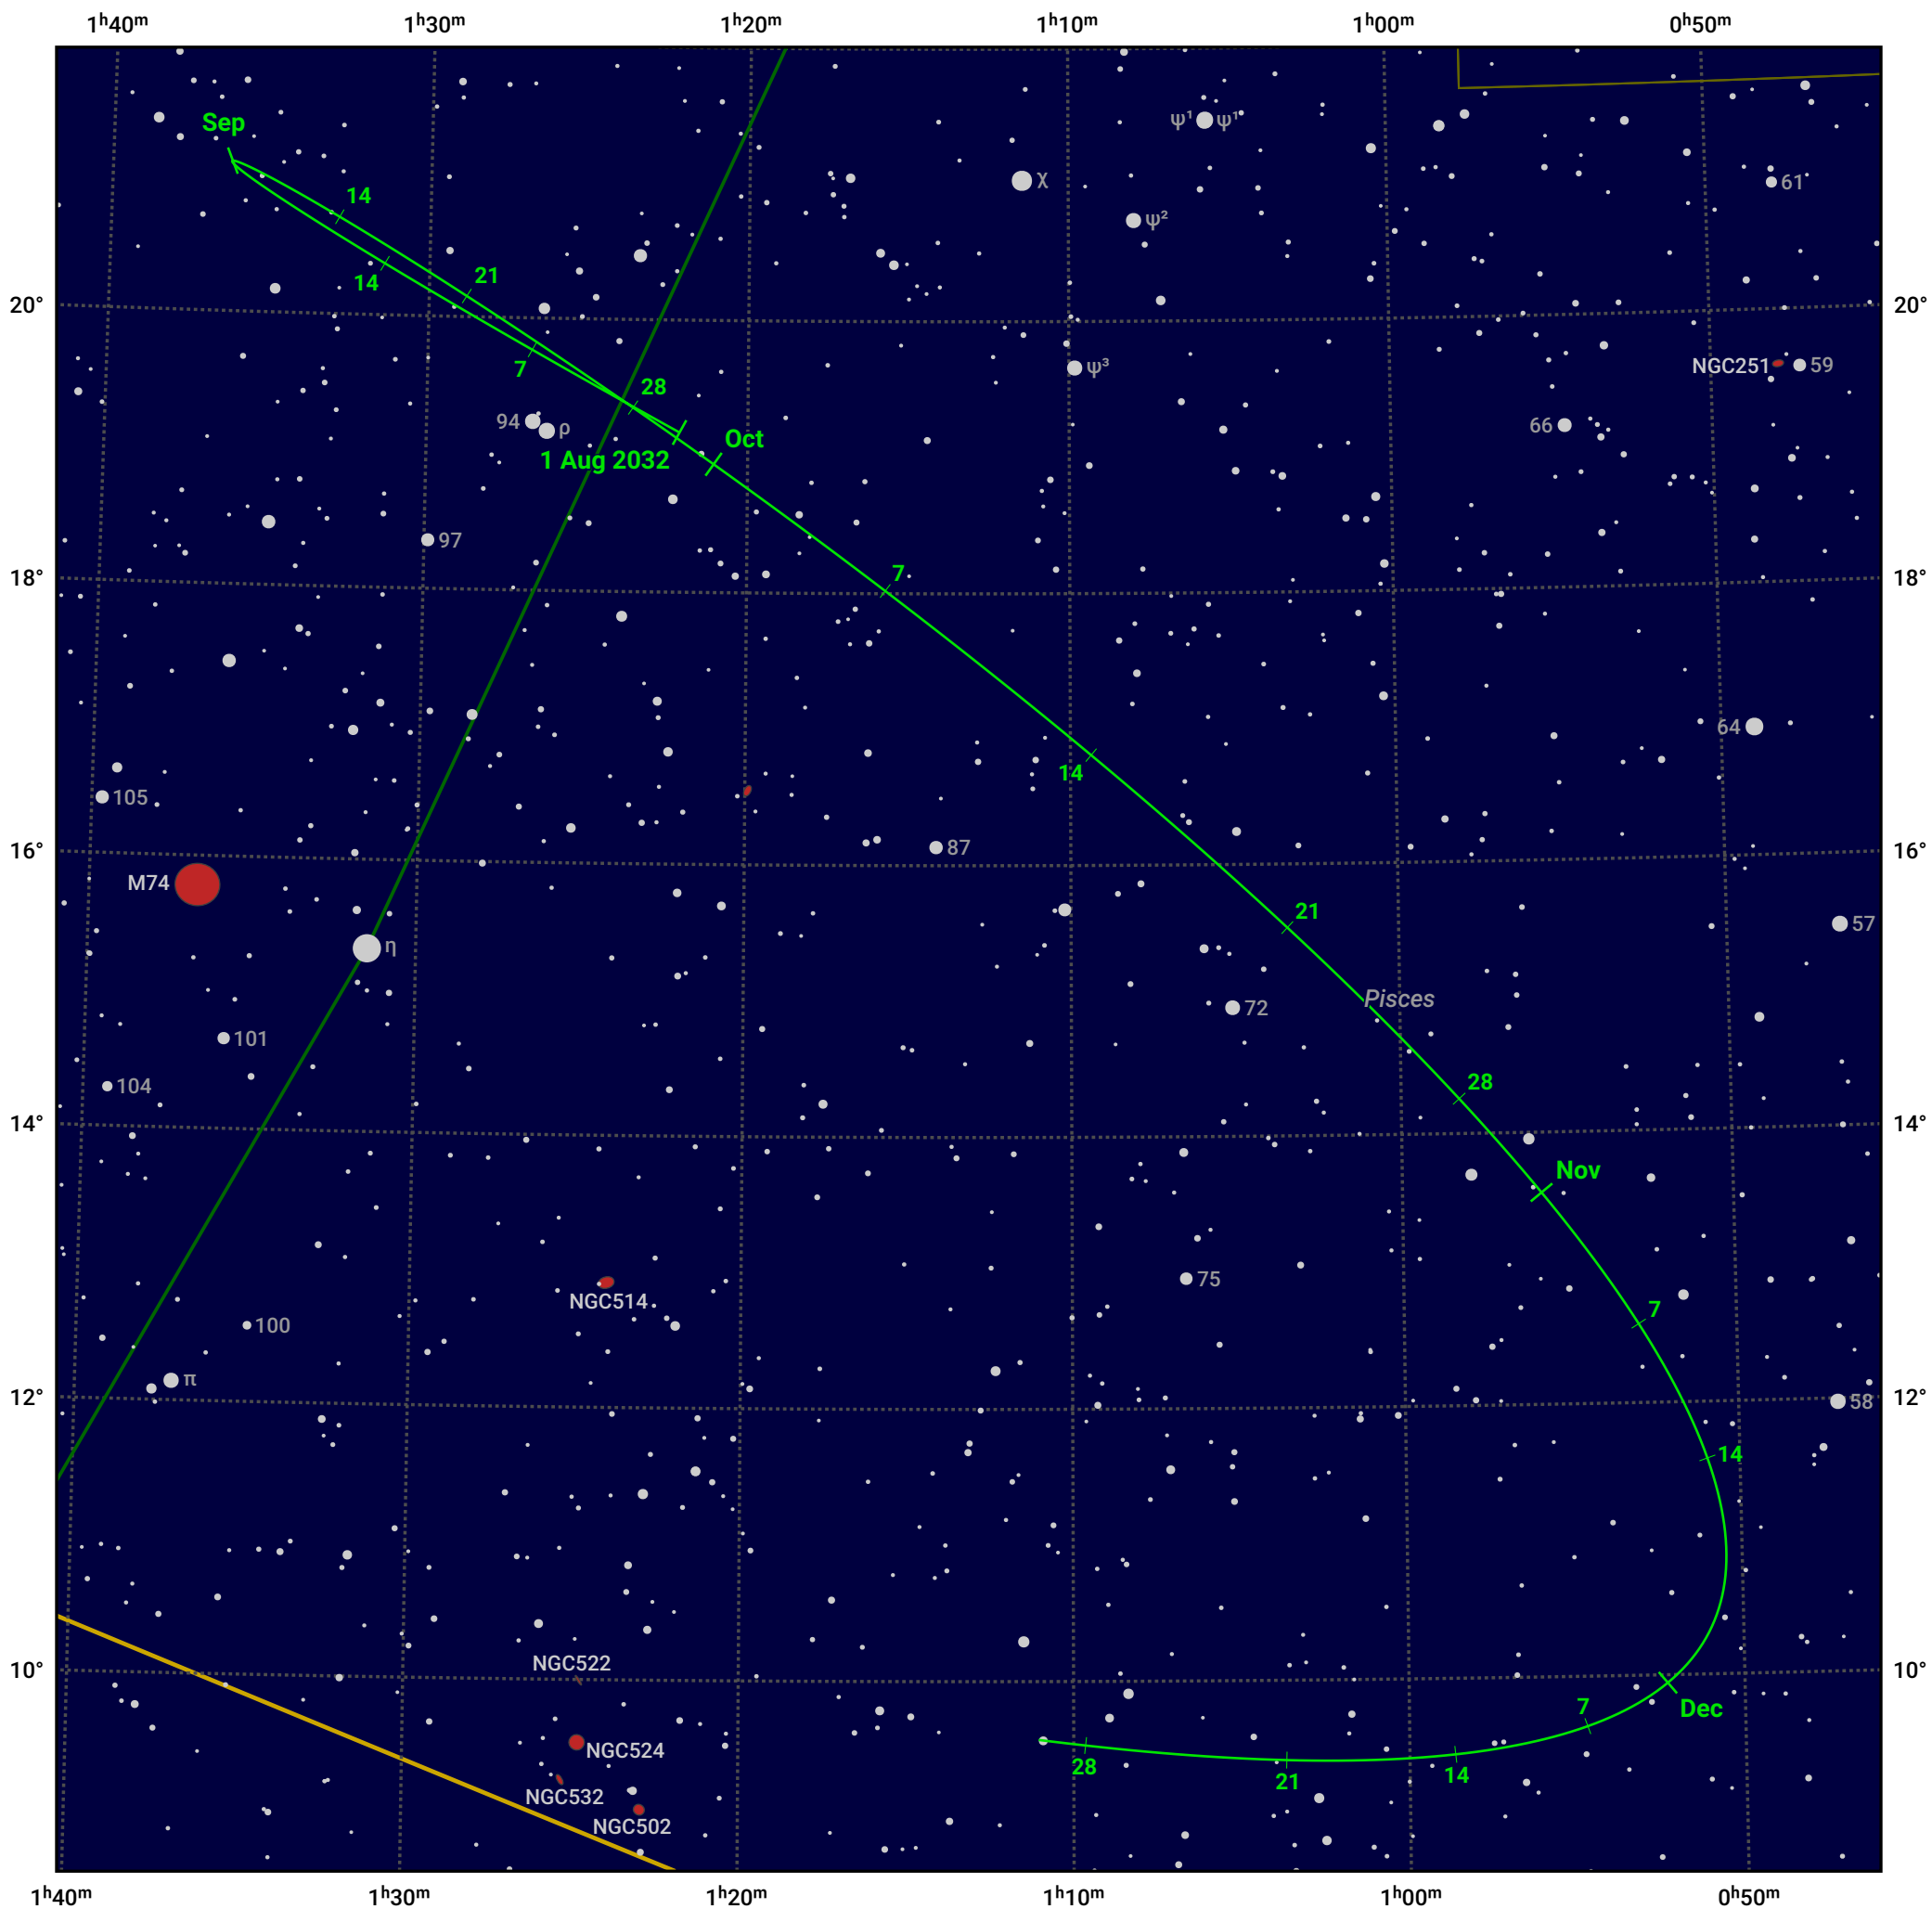

# The path of Asteroid 12 Victoria around opposition on 15 Oct 2032

© Dominic Ford 2011–2024. Date markers placed at midnight UTC. Downloaded from <https://in-the-sky.org>

Magnitude scale: ● 10.0 ● 9.0 ● 8.0 ● 7.0 ● 6.0 ● 5.0 ● 4.0 ● 3.0

— Ecliptic Plane

● Galaxy ● Bright nebula ● Open cluster ● Globular cluster

Date	Mag	Phase
2032 Aug 1	10.9	93%
2032 Sep 1	10.4	96%
2032 Sep 26	9.9	99%
2032 Oct 1	9.7	99%
2032 Nov 1	10.0	99%
2032 Nov 28	10.9	97%
2032 Dec 1	11.0	97%