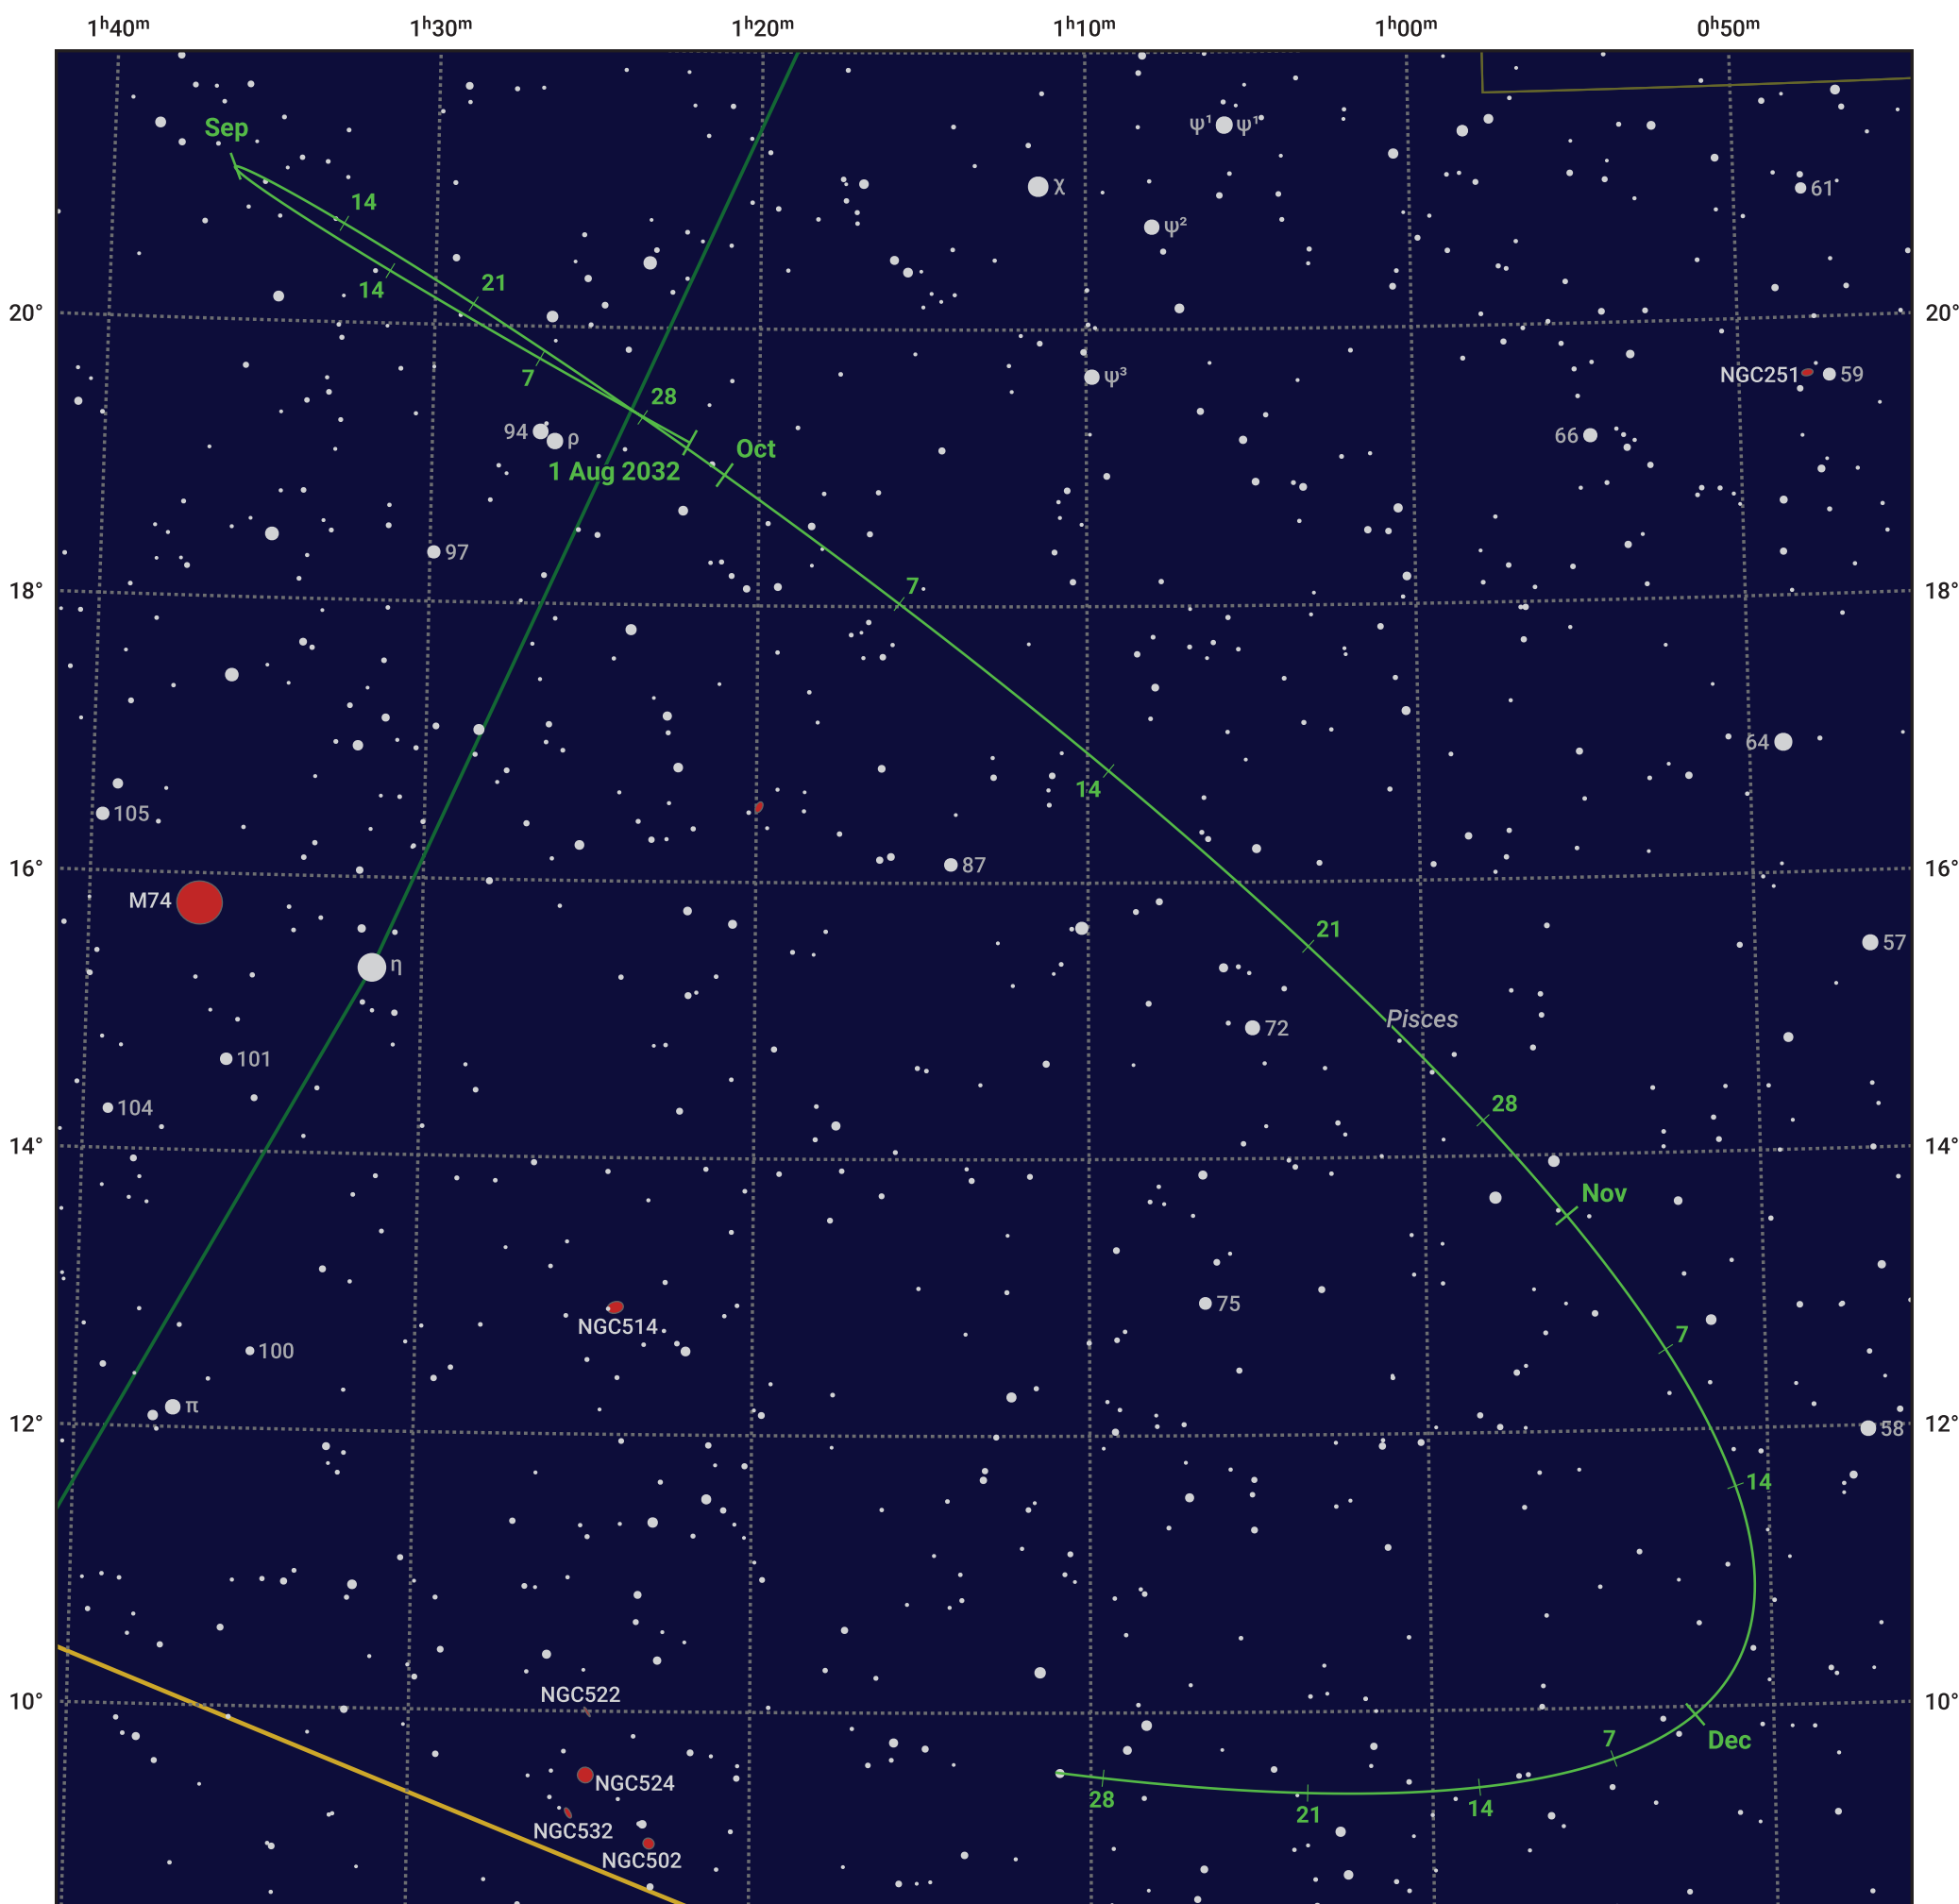

# The path of Asteroid 12 Victoria around opposition on 15 Oct 2032

© Dominic Ford 2011–2024. Date markers placed at midnight UTC. Downloaded from <https://in-the-sky.org>

Magnitude scale: ● 10.0 ● 9.0 ● 8.0 ● 7.0 ● 6.0 ● 5.0 ● 4.0 ● 3.0

— Ecliptic Plane

- Galaxy
- Bright nebula
- Open cluster
- ⊕ Globular cluster

Date	Mag	Phase
2032 Aug 1	10.9	93%
2032 Sep 1	10.4	96%
2032 Sep 26	9.9	99%
2032 Oct 1	9.7	99%
2032 Nov 1	10.0	99%
2032 Nov 28	10.9	97%
2032 Dec 1	11.0	97%