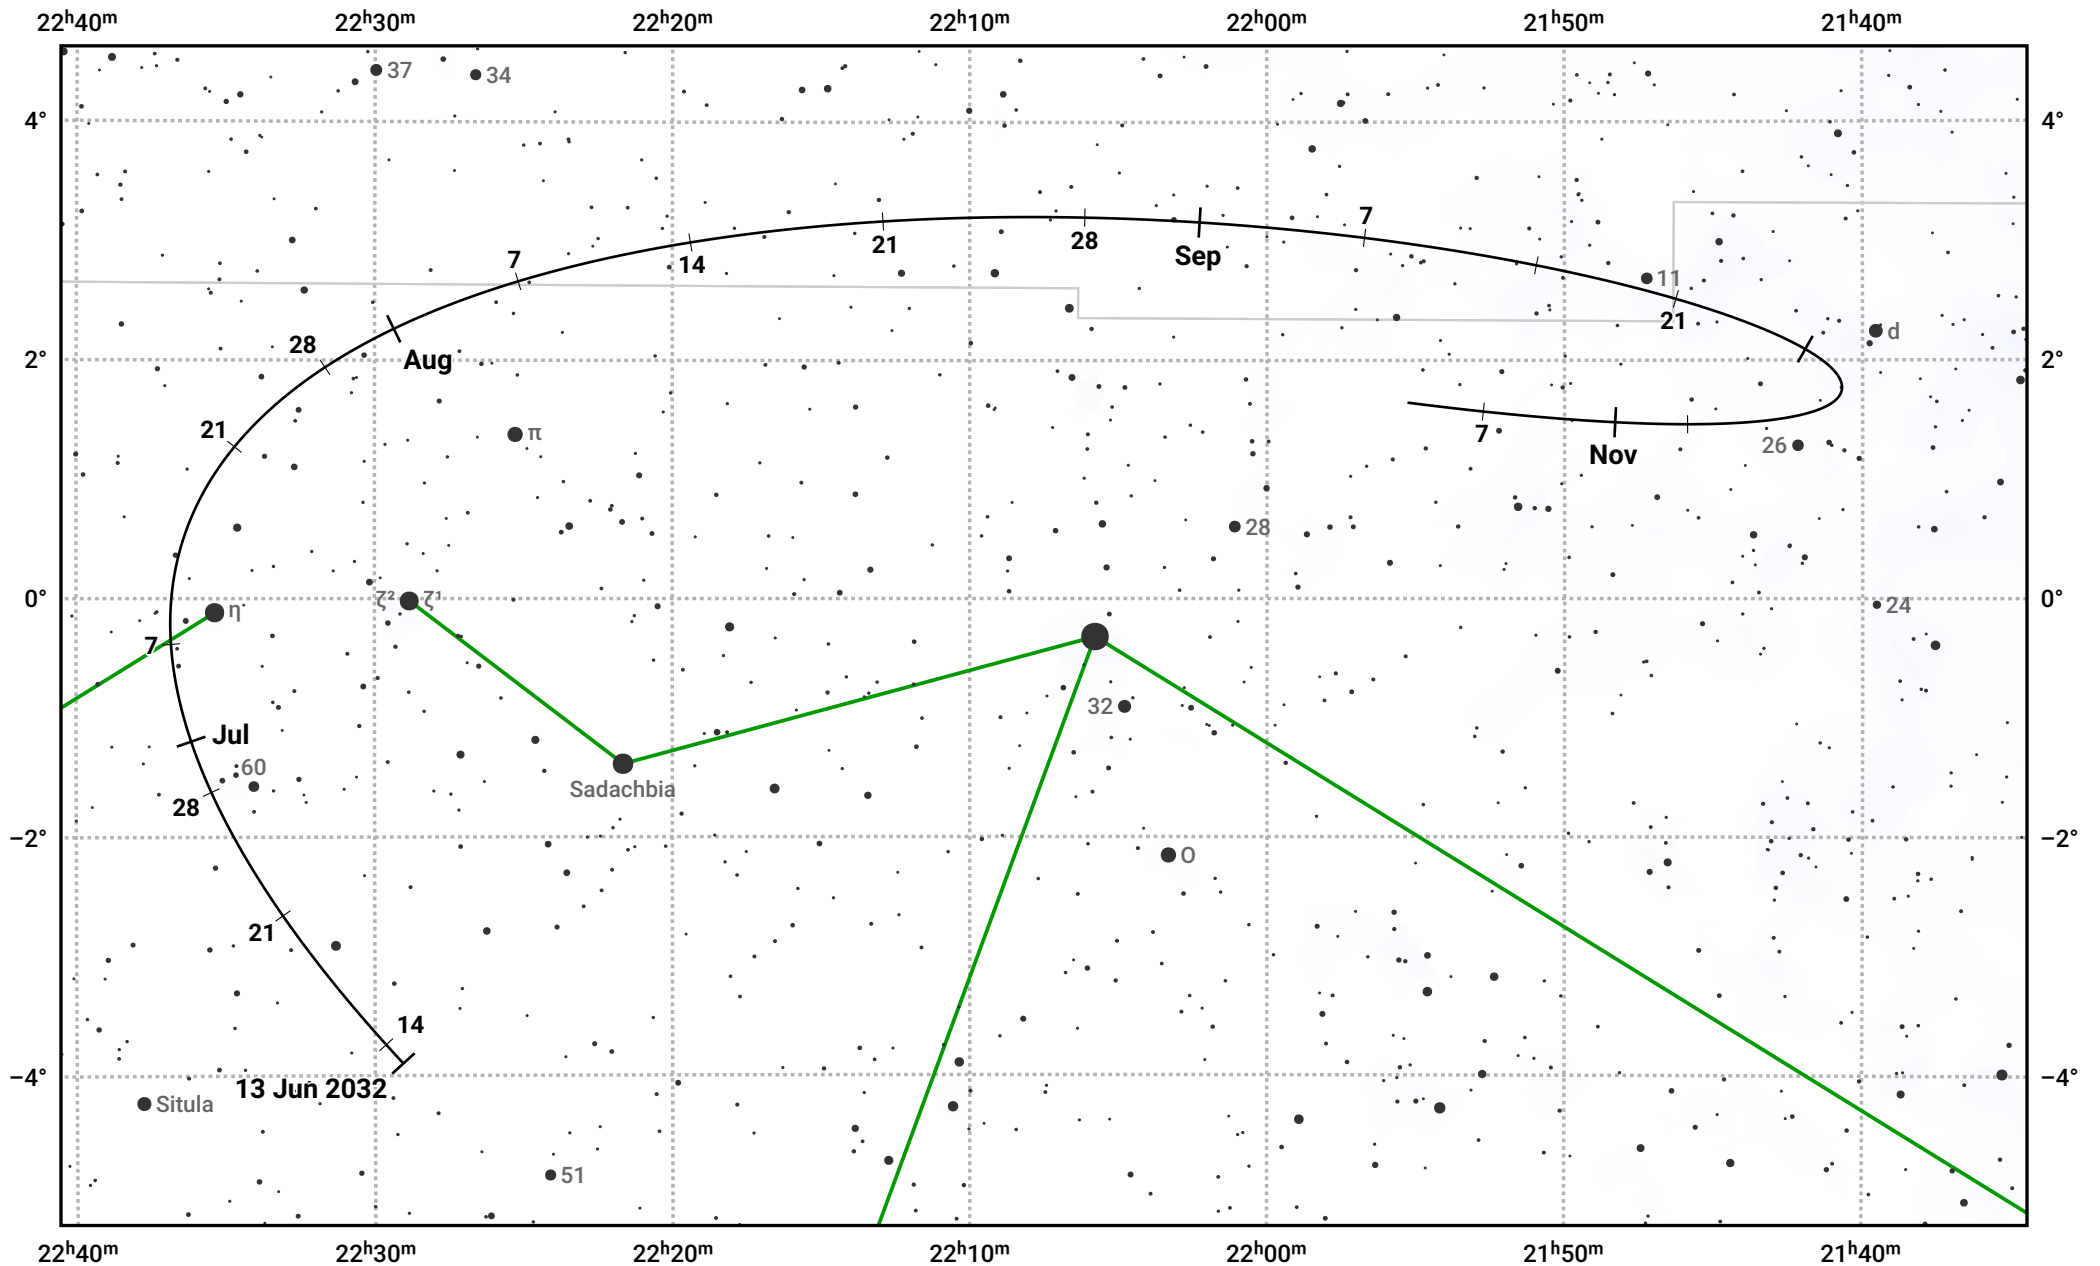

The path of Asteroid 15 Eunomia around opposition on 27 Aug 2032

© Dominic Ford 2011–2024. Date markers placed at midnight UTC. Downloaded from <https://in-the-sky.org>

Magnitude scale: 10.0 9.0 8.0 7.0 6.0 5.0 4.0 3.0 2.0

— Ecliptic Plane

Galaxy Bright nebula Open cluster Globular cluster

Date	Mag	Phase
2032 Jul 1	9.6	96%
2032 Jul 28	9.0	98%
2032 Aug 1	8.8	99%
2032 Sep 1	8.3	100%
2032 Oct 1	8.8	98%
2032 Nov 1	9.4	95%