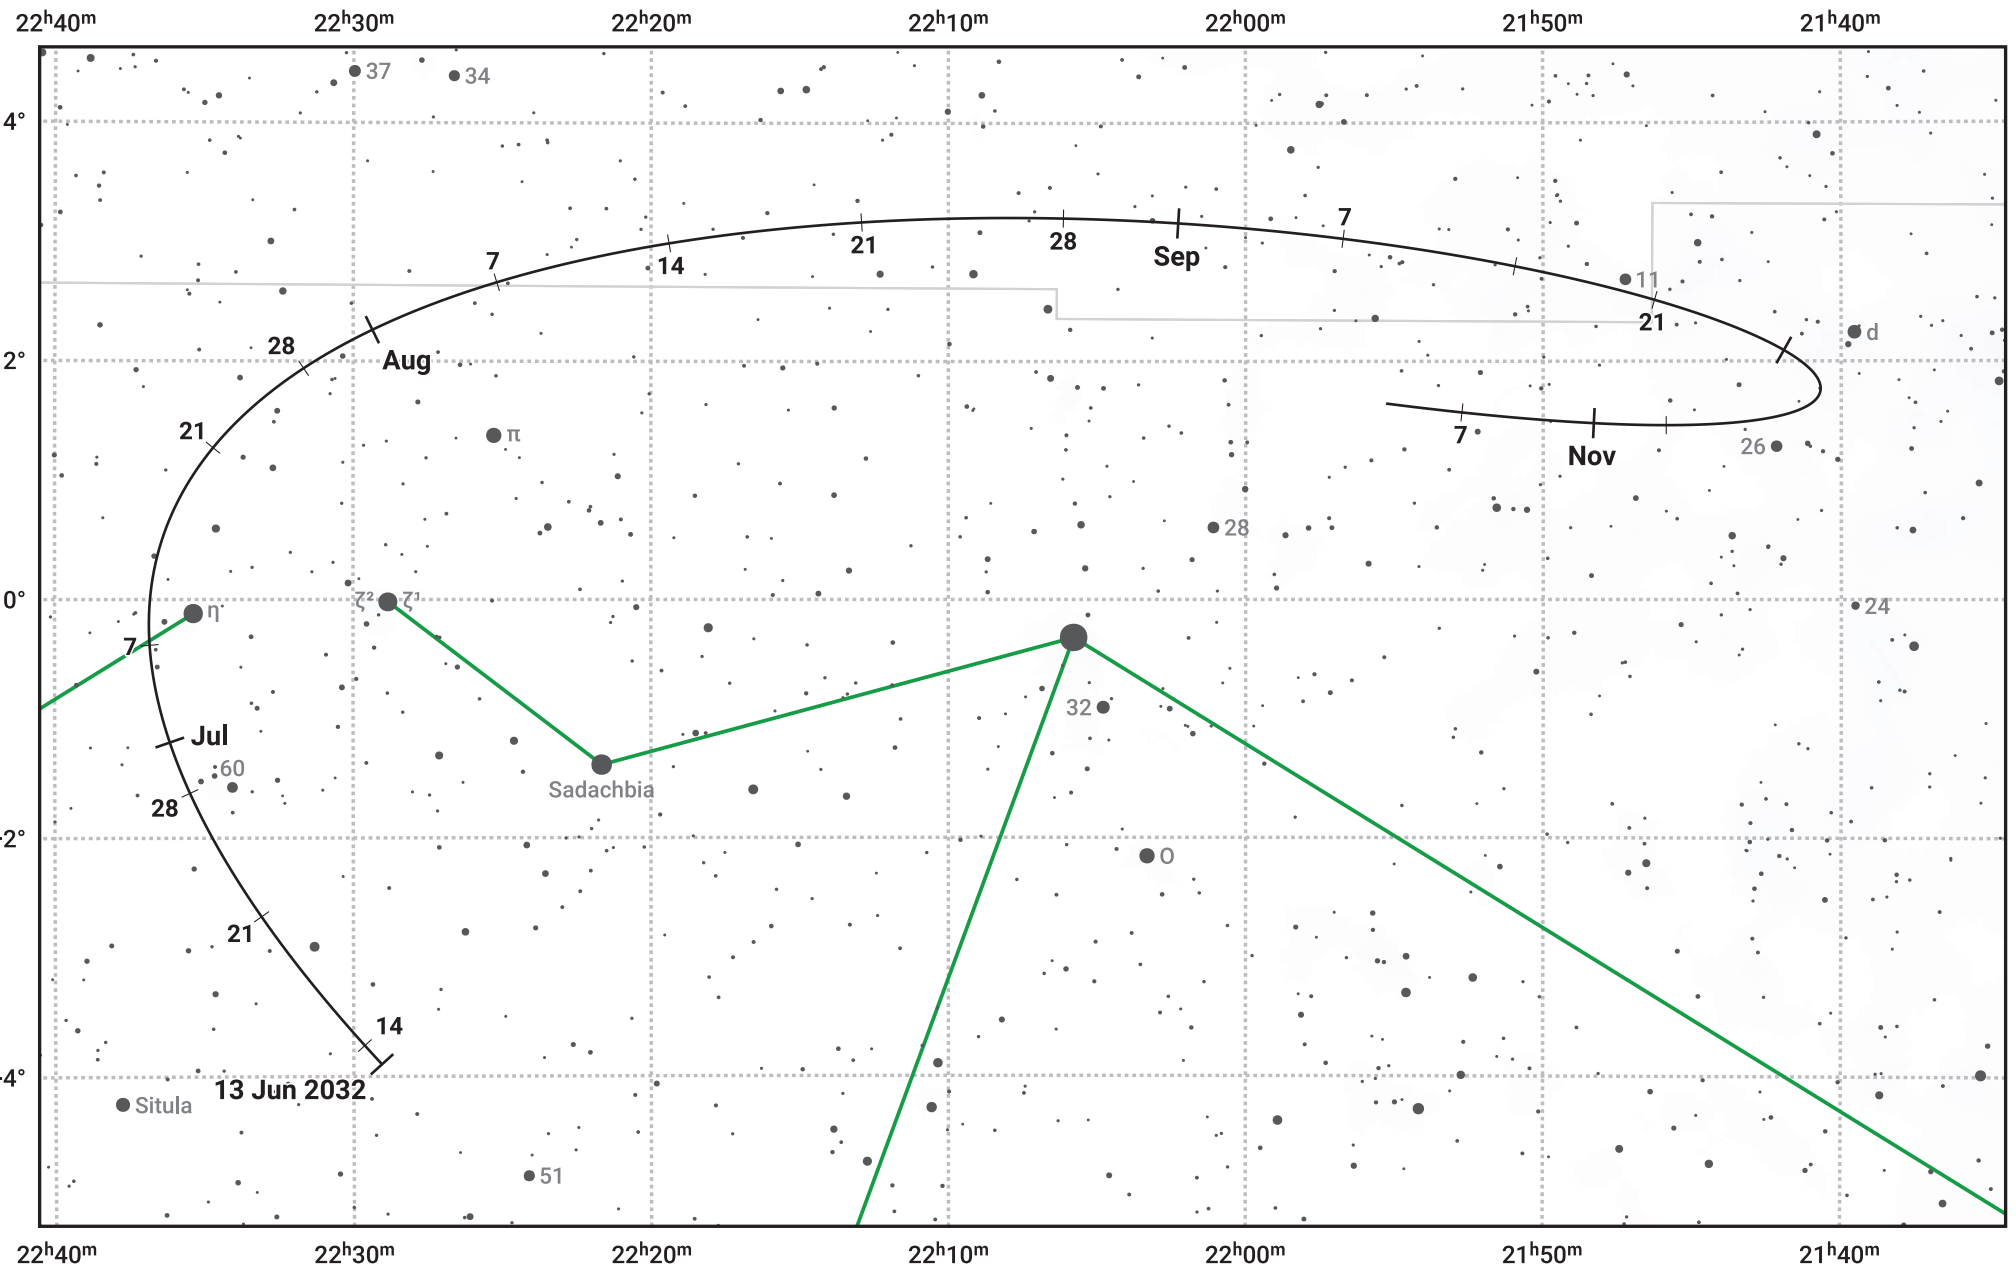

The path of Asteroid 15 Eunomia around opposition on 27 Aug 2032

© Dominic Ford 2011–2024. Date markers placed at midnight UTC. Downloaded from <https://in-the-sky.org>

Magnitude scale: 10.0 9.0 8.0 7.0 6.0 5.0 4.0 3.0 2.0

— Ecliptic Plane

- Galaxy
- Bright nebula
- Open cluster
- ⊕ Globular cluster

Date	Mag	Phase
2032 Jul 1	9.6	96%
2032 Jul 28	9.0	98%
2032 Aug 1	8.8	99%
2032 Sep 1	8.3	100%
2032 Oct 1	8.8	98%
2032 Nov 1	9.4	95%