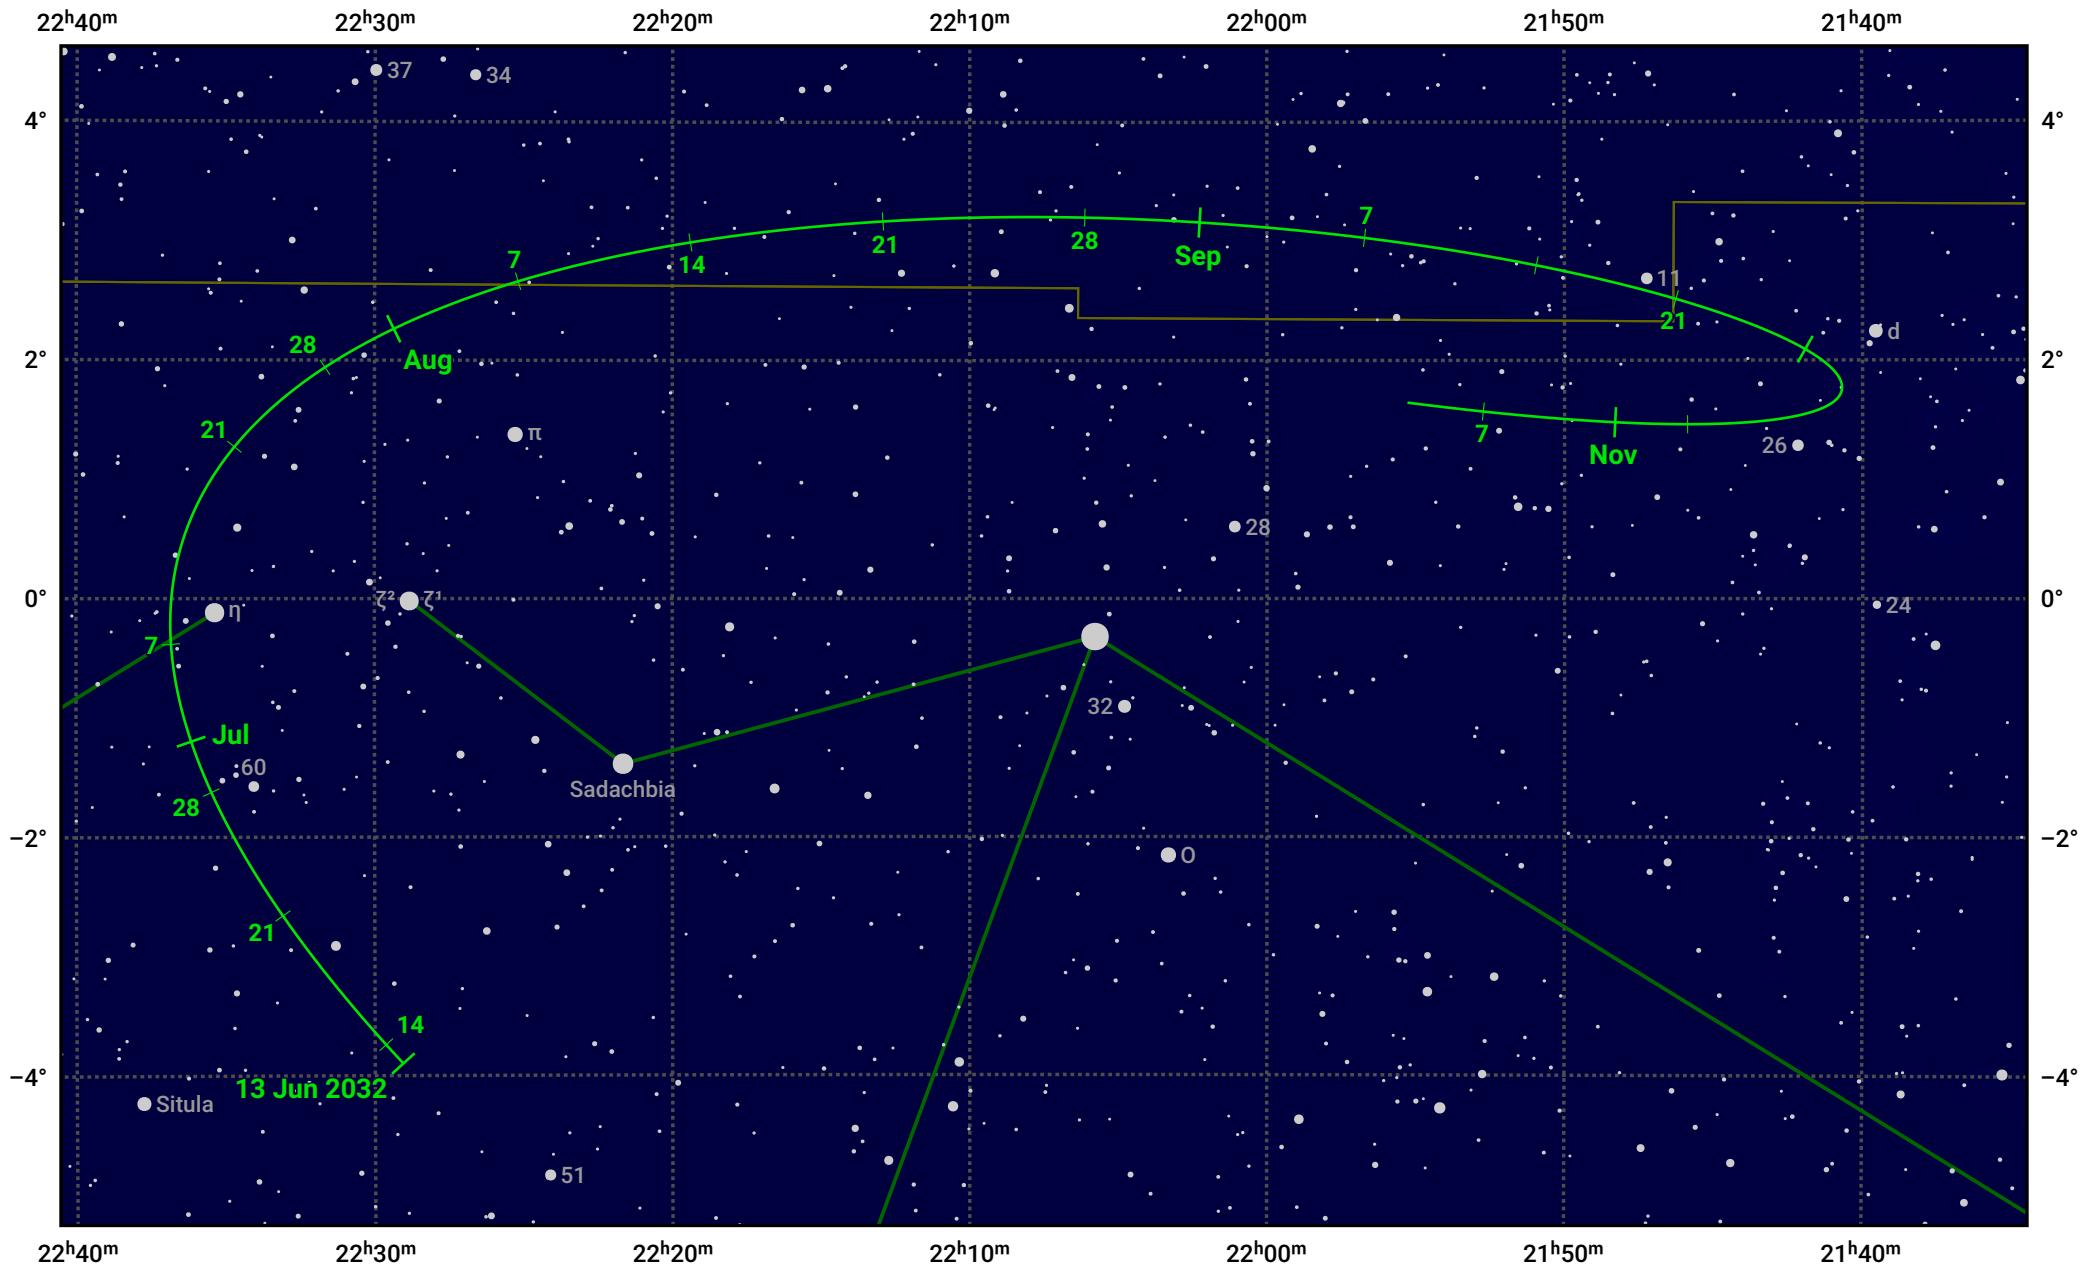

The path of Asteroid 15 Eunomia around opposition on 27 Aug 2032

© Dominic Ford 2011–2024. Date markers placed at midnight UTC. Downloaded from <https://in-the-sky.org>

Magnitude scale: 10.0 9.0 8.0 7.0 6.0 5.0 4.0 3.0 2.0

— Ecliptic Plane

-  Galaxy
-  Bright nebula
-  Open cluster
-  Globular cluster

Date	Mag	Phase
2032 Jul 1	9.6	96%
2032 Jul 28	9.0	98%
2032 Aug 1	8.8	99%
2032 Sep 1	8.3	100%
2032 Oct 1	8.8	98%
2032 Nov 1	9.4	95%