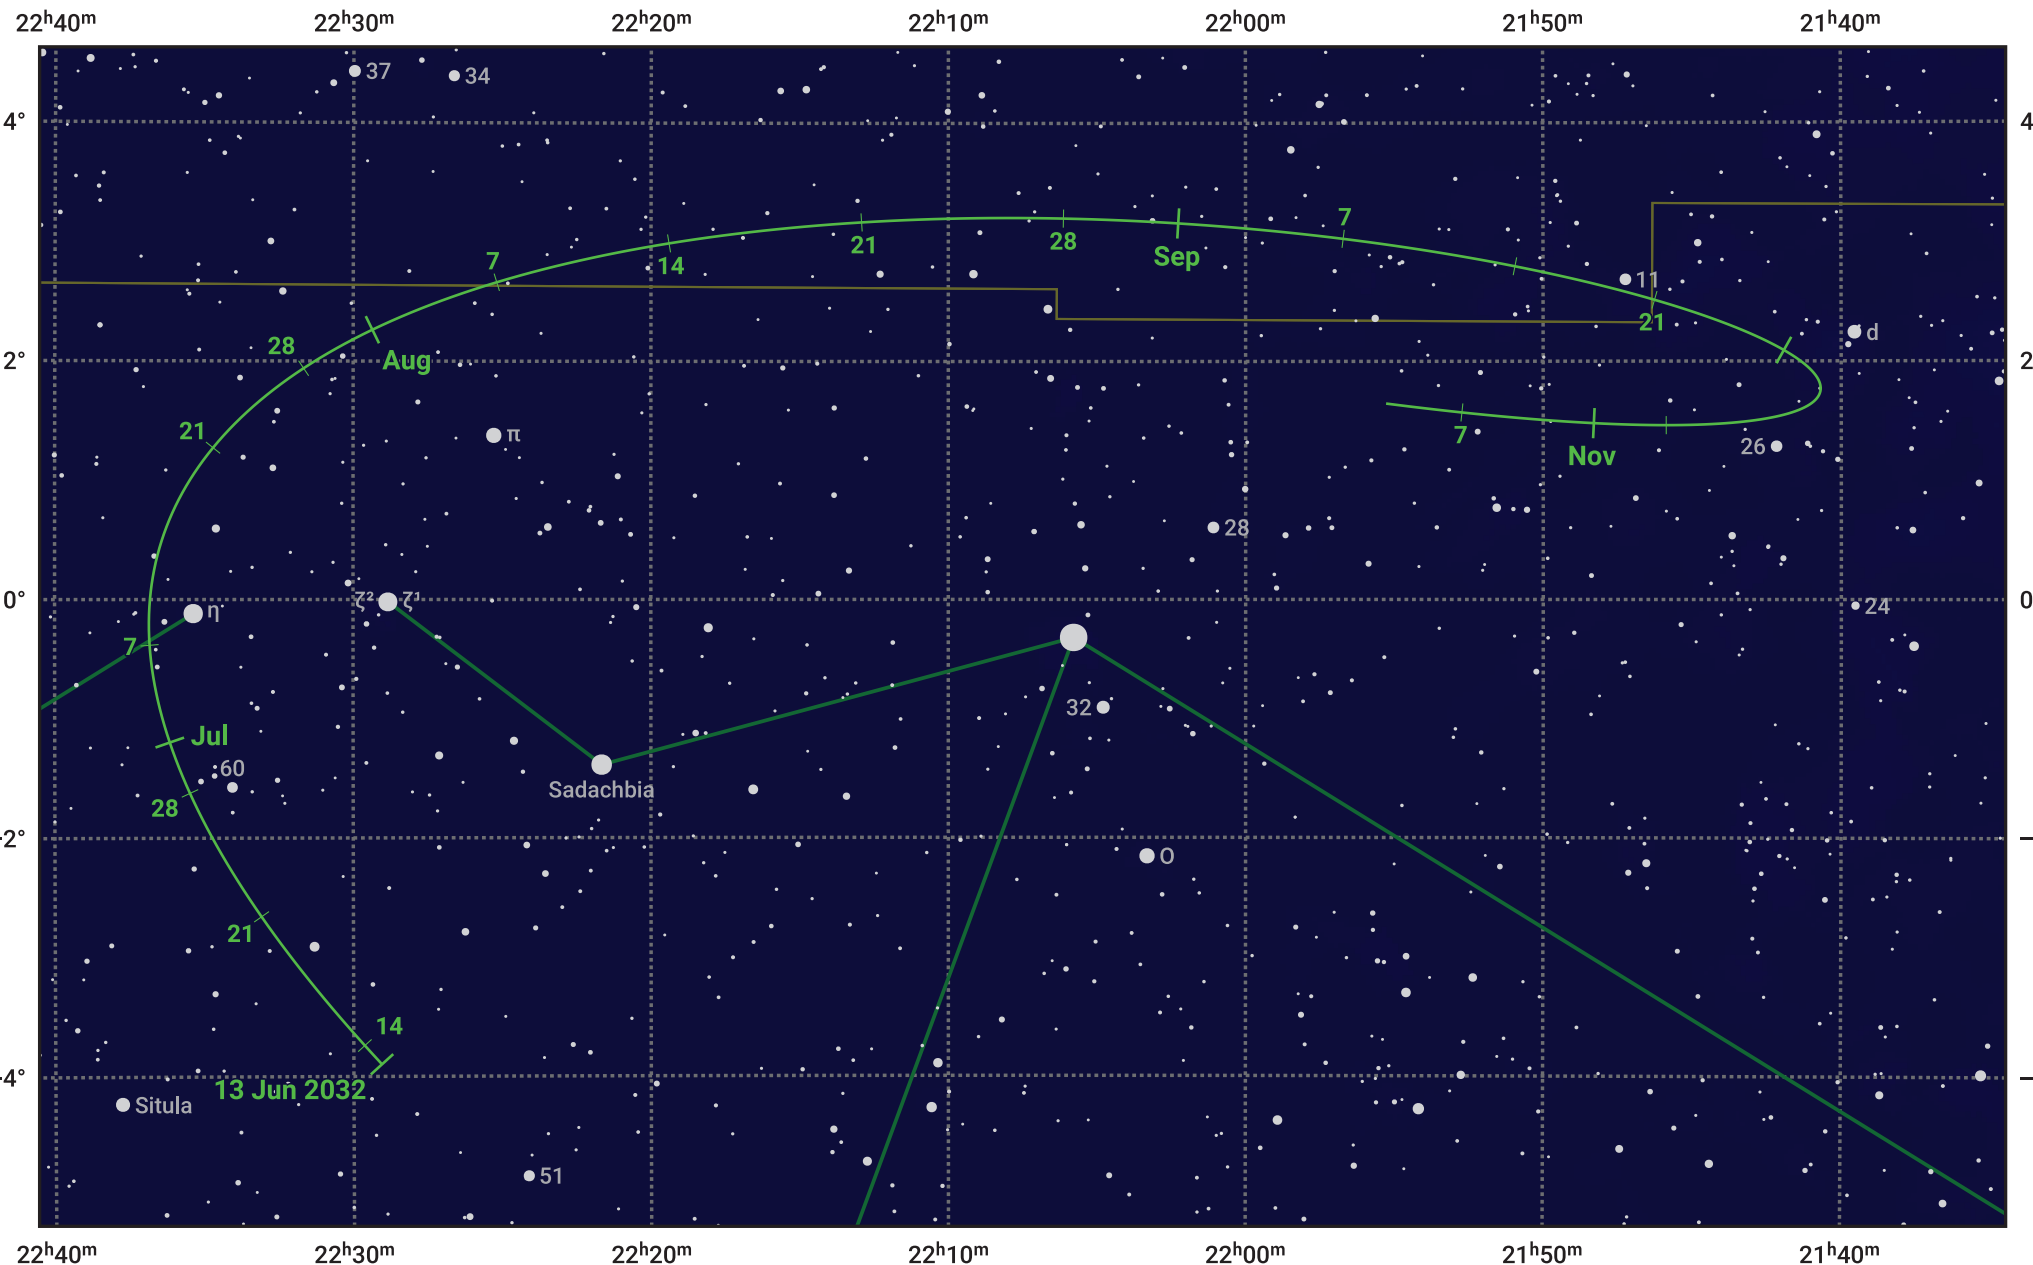

The path of Asteroid 15 Eunomia around opposition on 27 Aug 2032

© Dominic Ford 2011–2024. Date markers placed at midnight UTC. Downloaded from <https://in-the-sky.org>

Magnitude scale: 10.0 9.0 8.0 7.0 6.0 5.0 4.0 3.0 2.0

— Ecliptic Plane

- Galaxy
- Bright nebula
- Open cluster
- ⊕ Globular cluster

Date	Mag	Phase
2032 Jul 1	9.6	96%
2032 Jul 28	9.0	98%
2032 Aug 1	8.8	99%
2032 Sep 1	8.3	100%
2032 Oct 1	8.8	98%
2032 Nov 1	9.4	95%